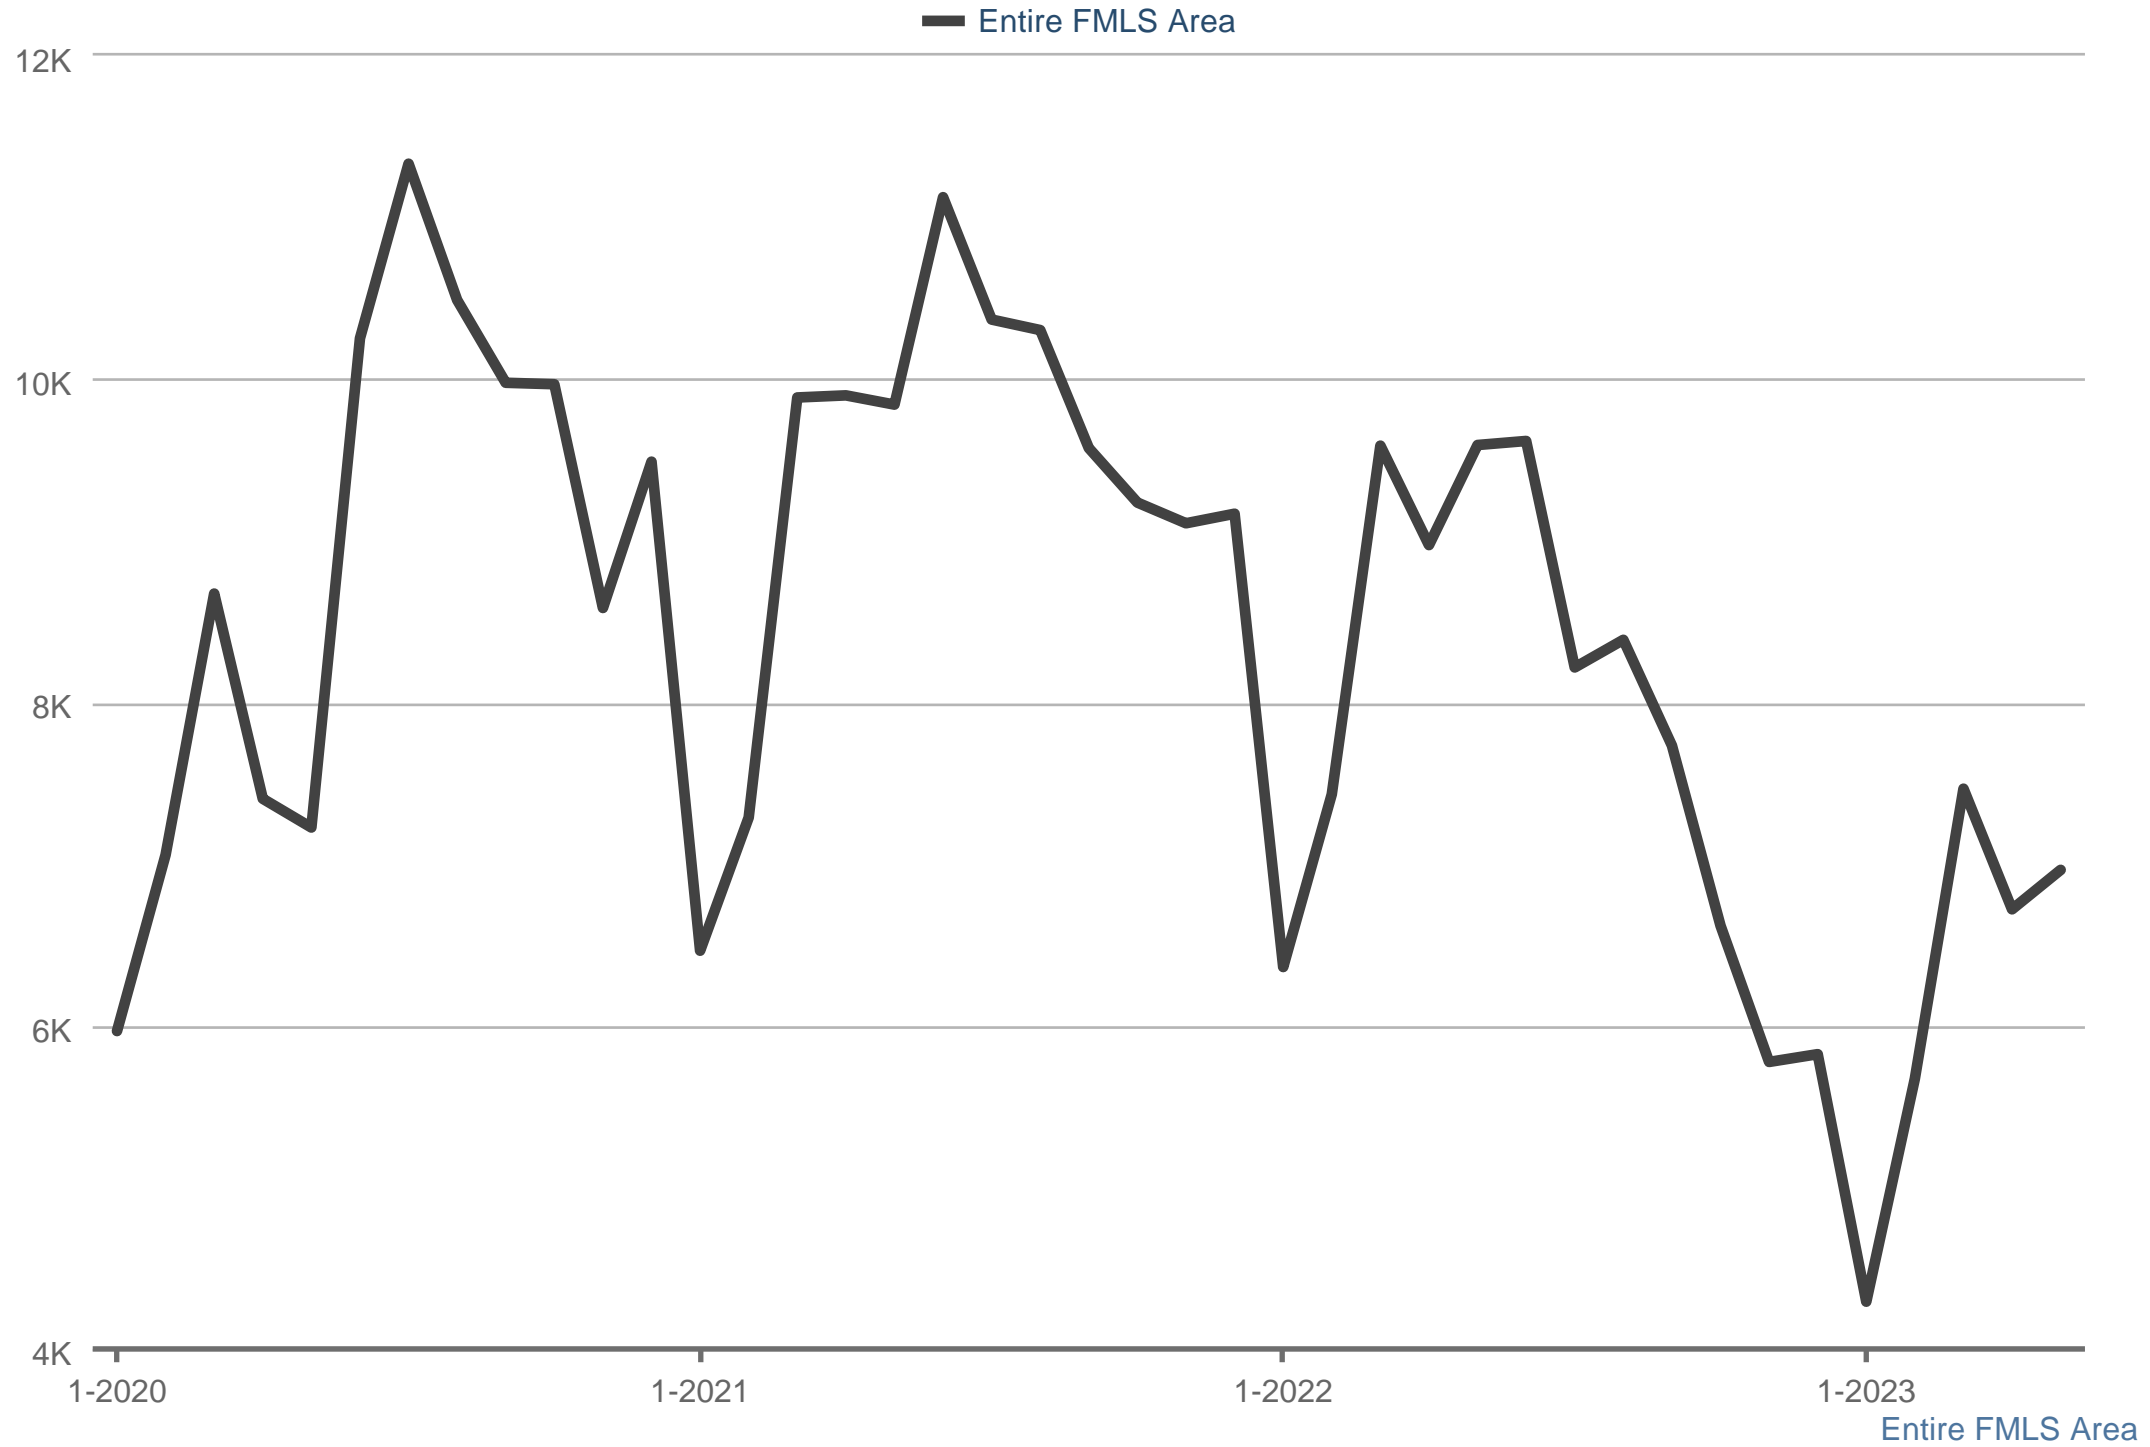

### Closed Sales

Each data point is one month of activity. Data is from June 7, 2023.