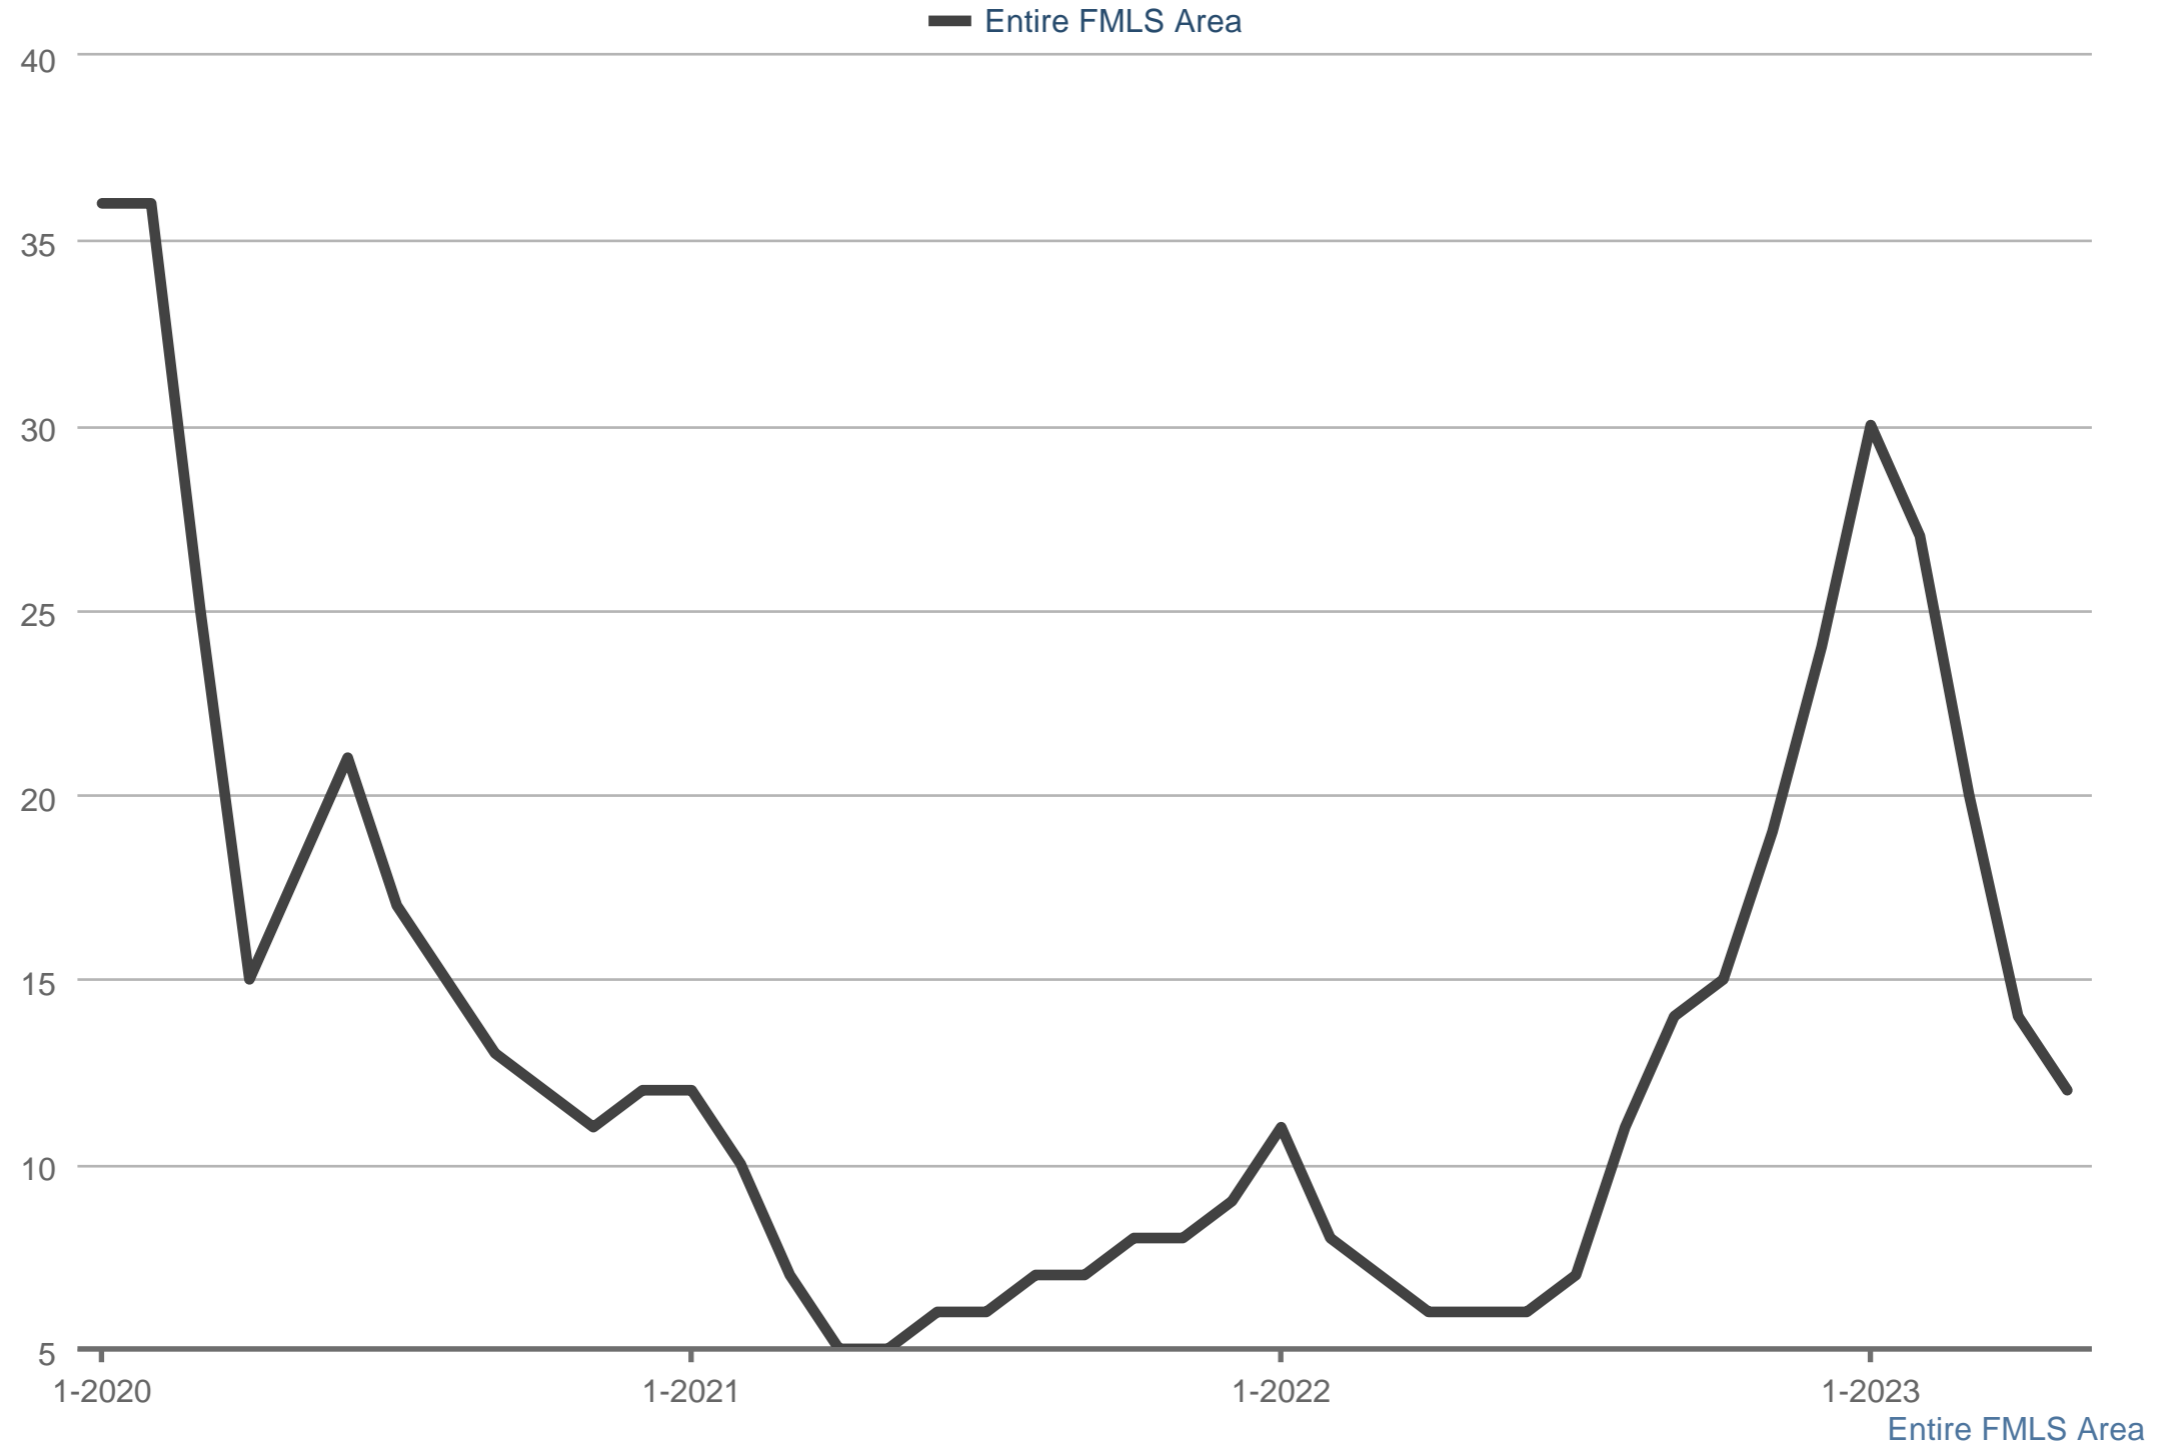

Median Days on Market

Each data point is one month of activity. Data is from June 7, 2023.