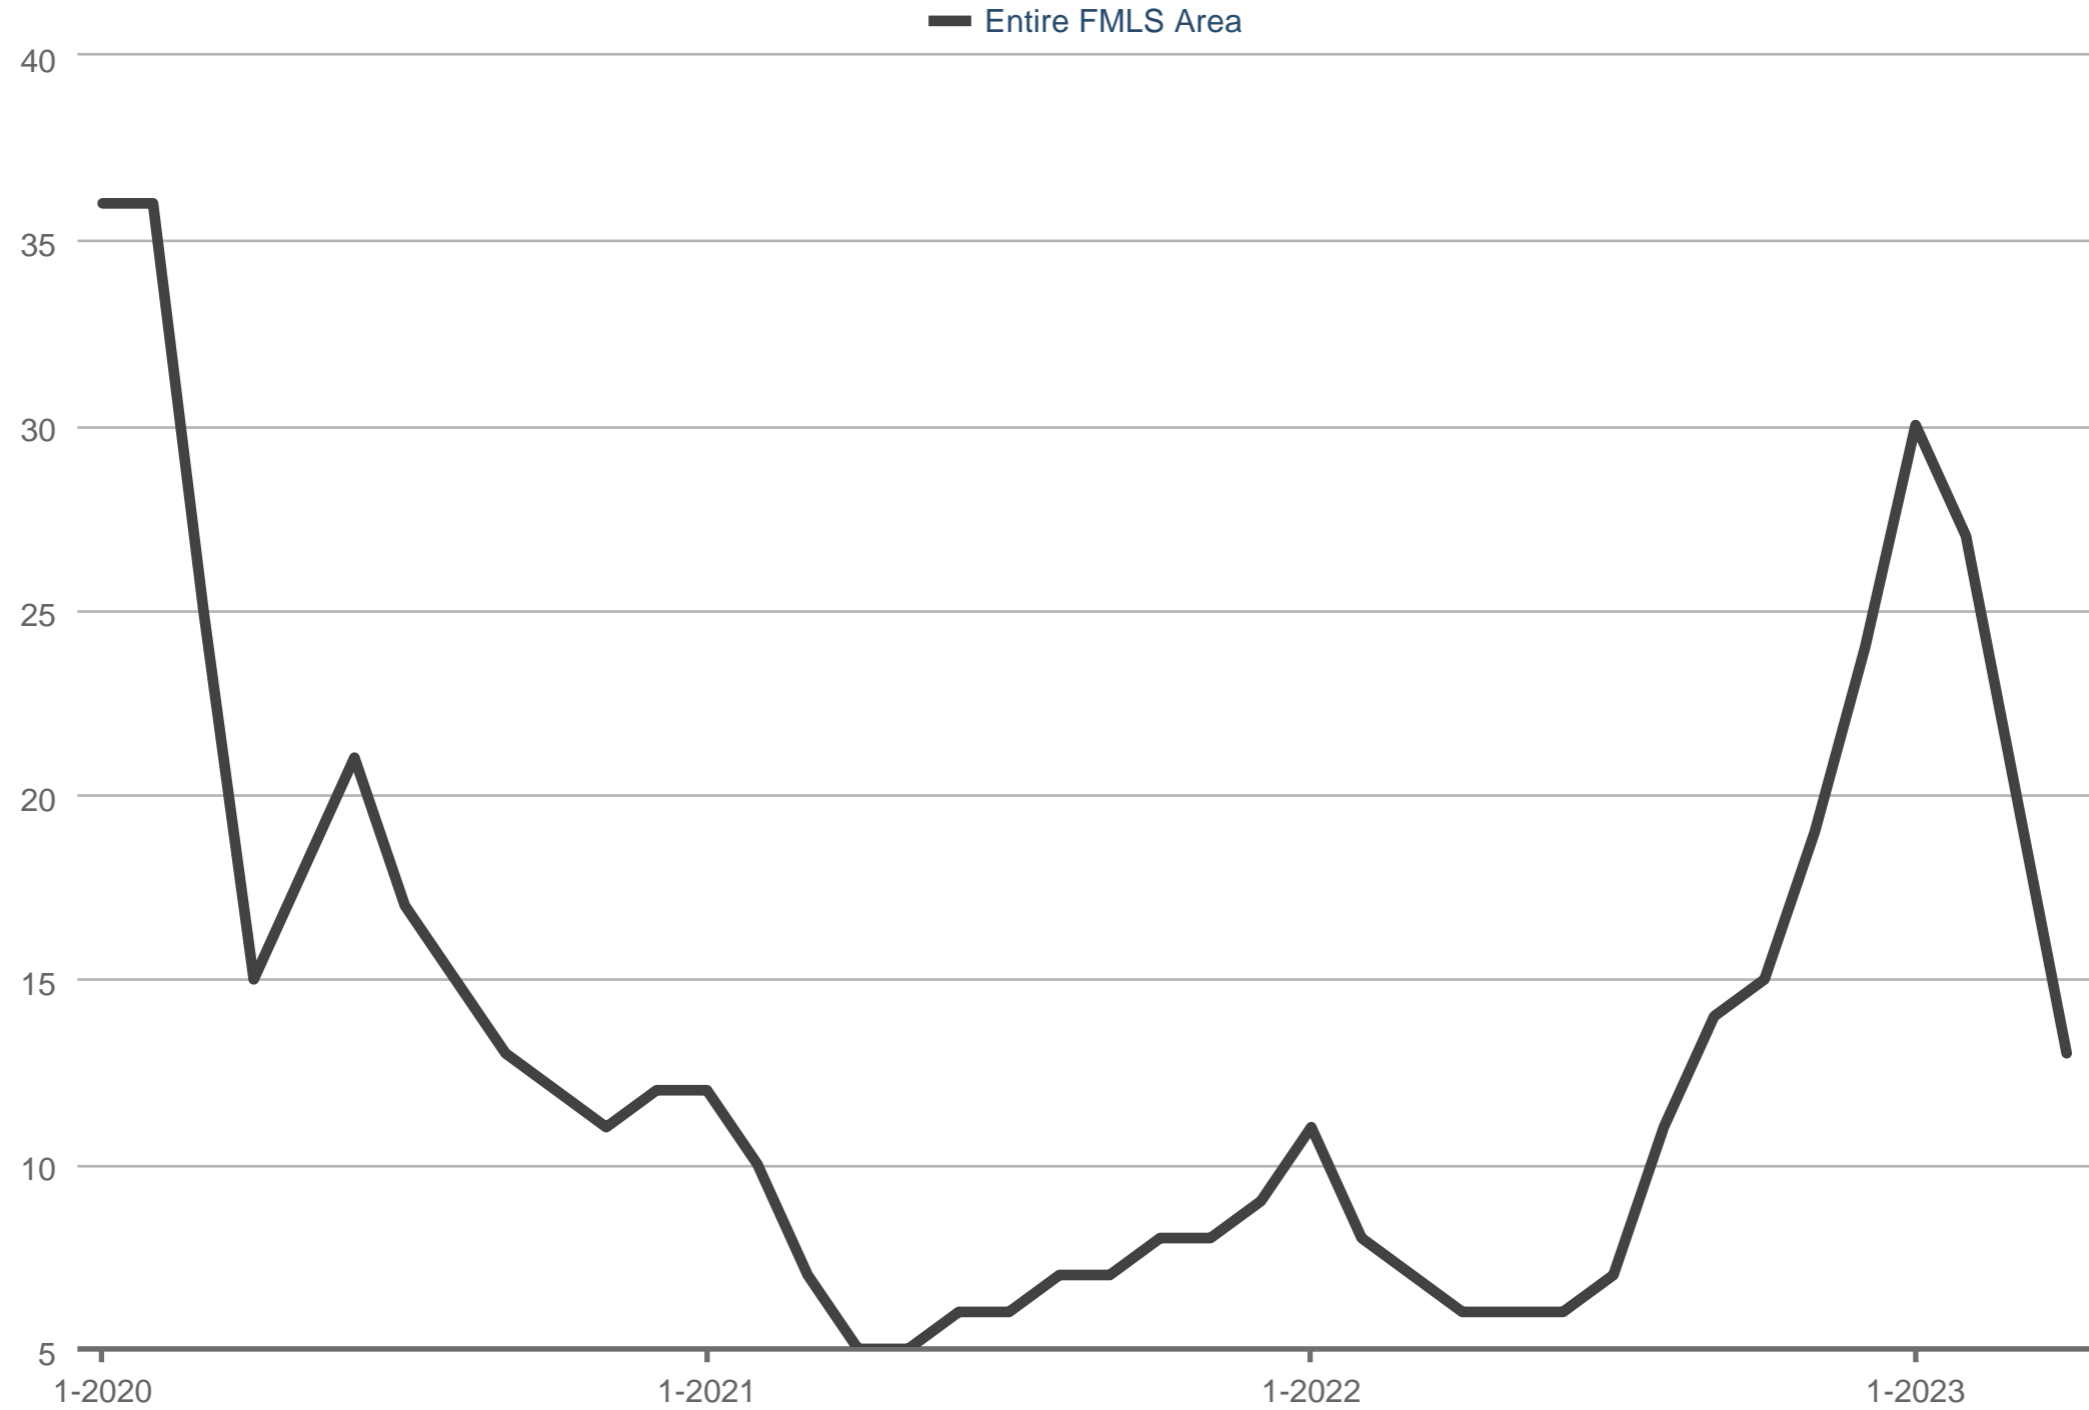

Median Days on Market

Each data point is one month of activity. Data is from May 2, 2023.