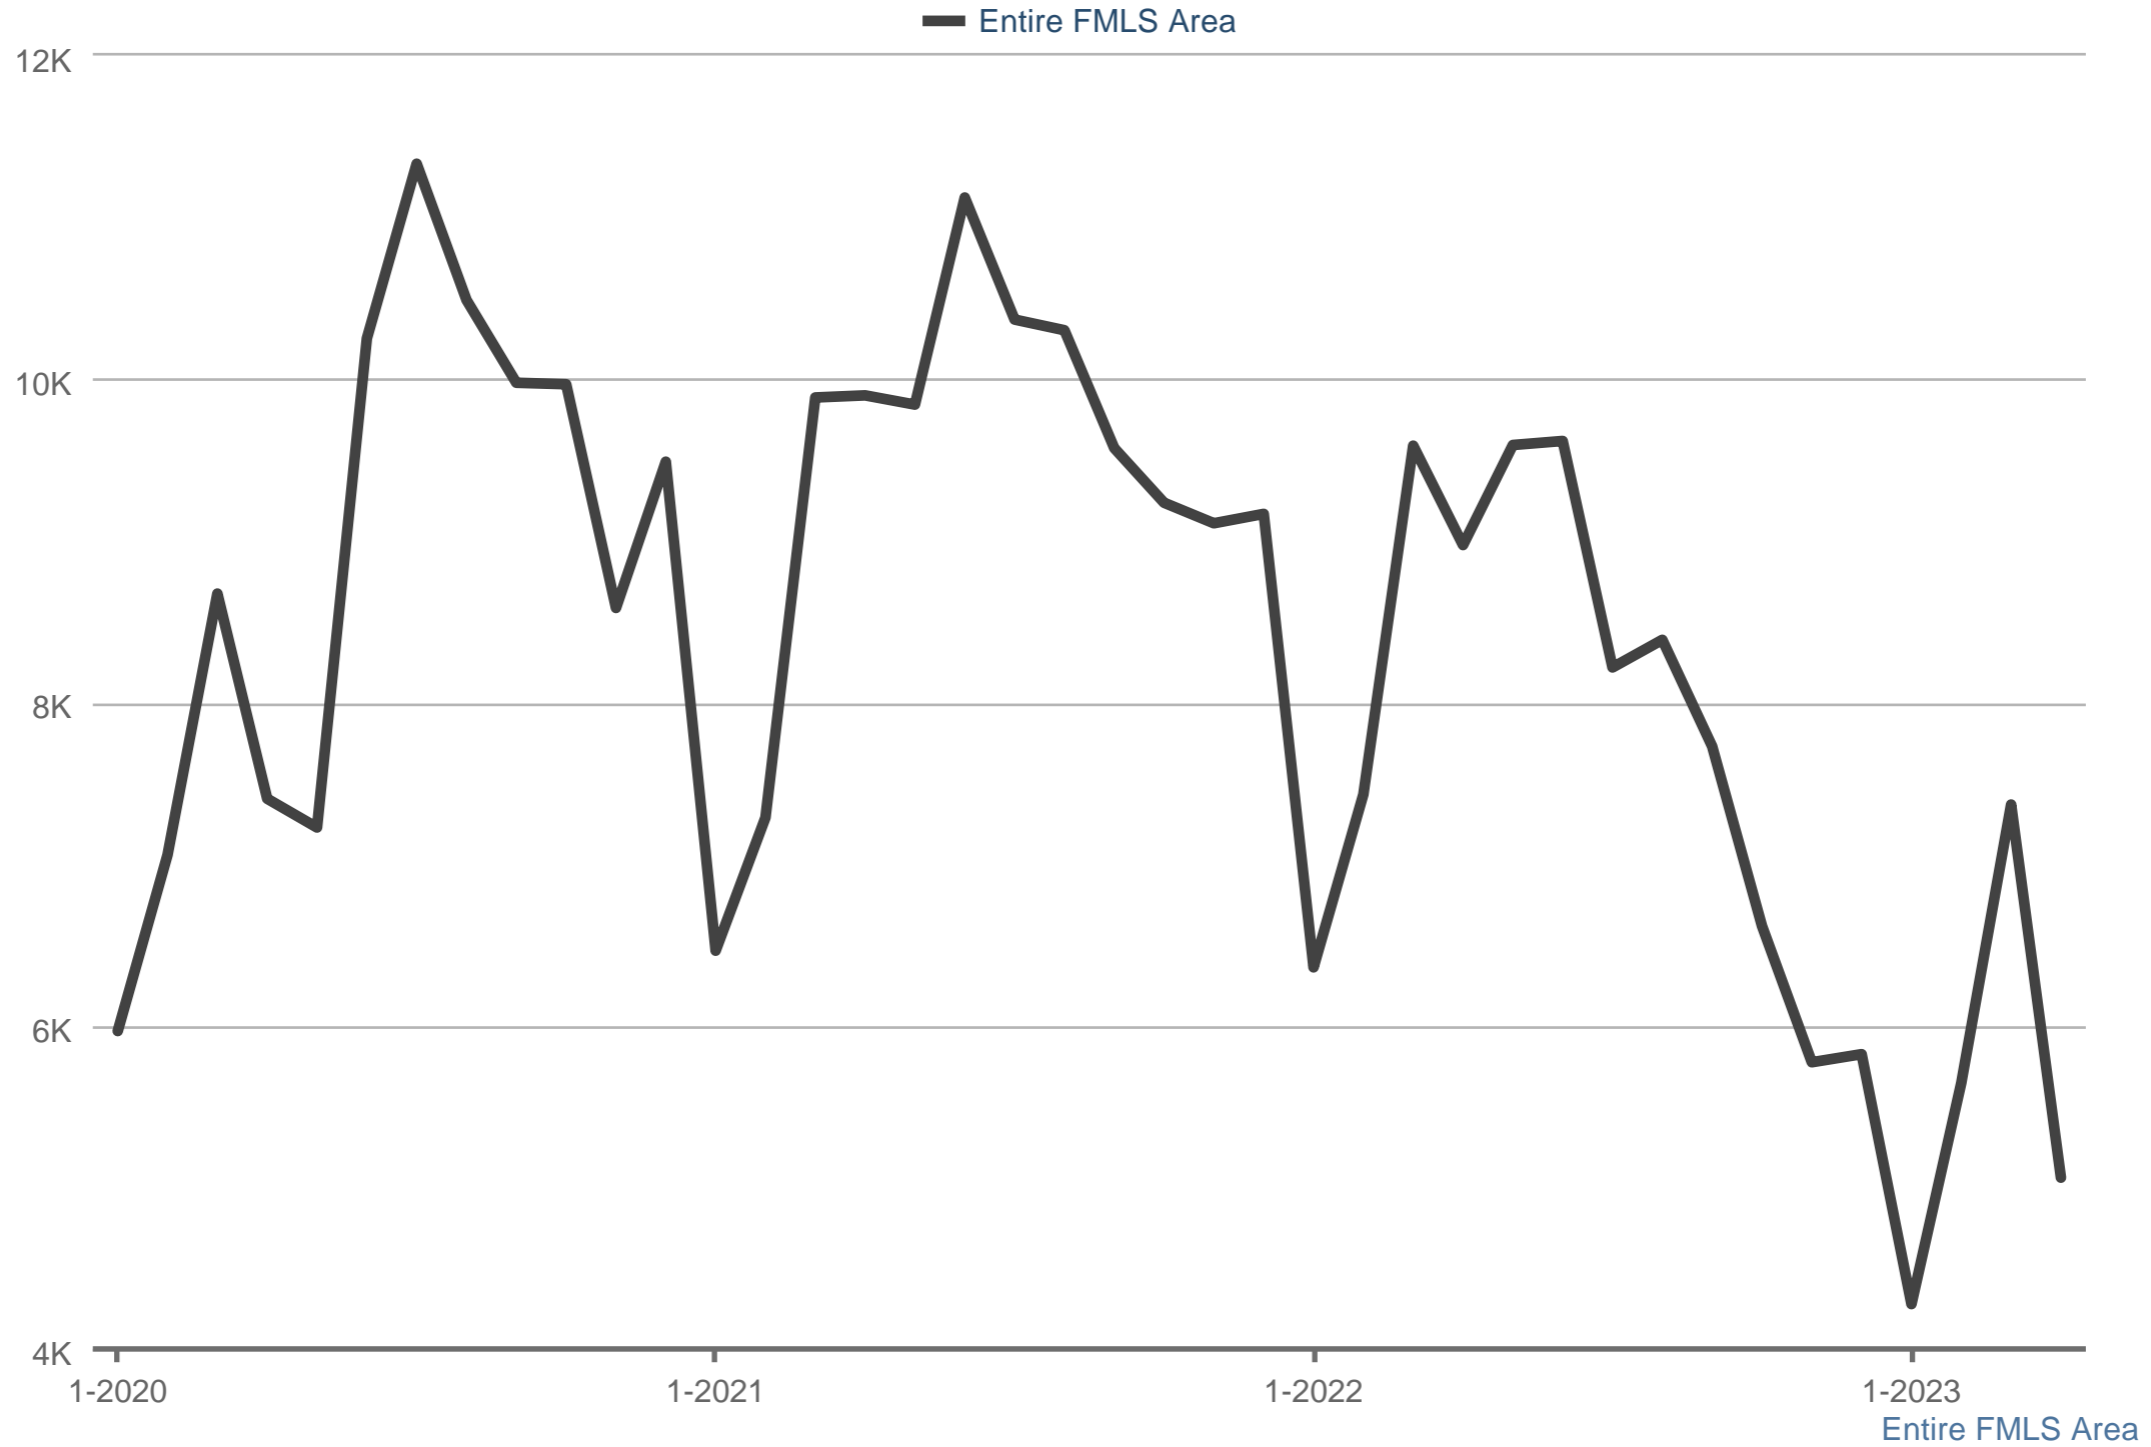

Closed Sales

Each data point is one month of activity. Data is from May 2, 2023.