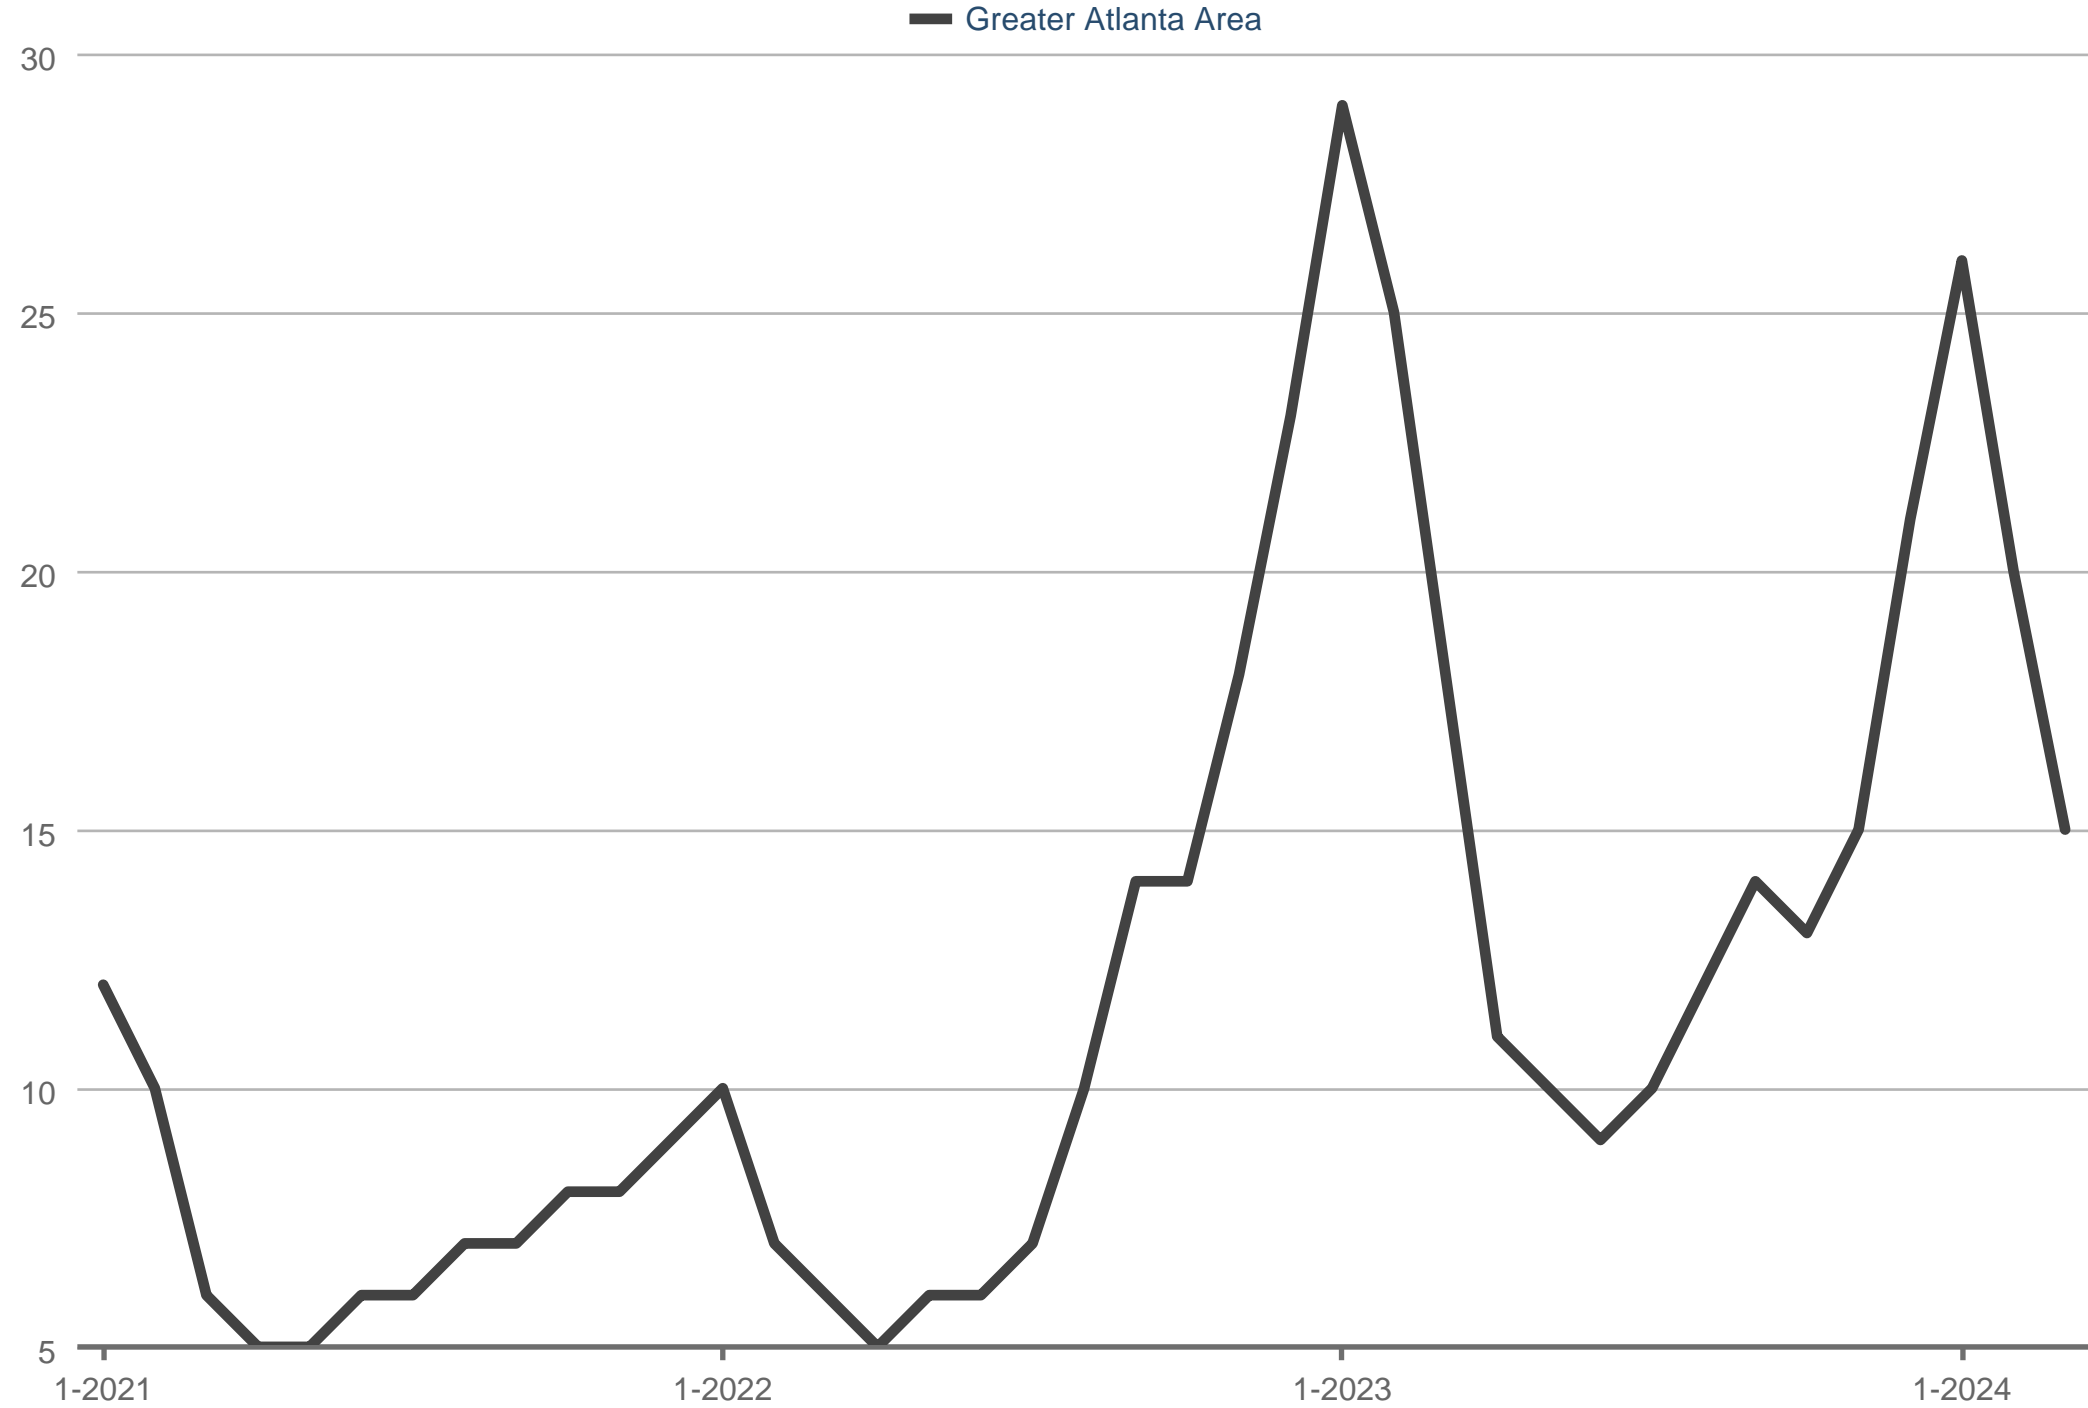

### Median Days on Market

Greater Atlanta Area

Each data point is one month of activity. Data is from April 11, 2024.