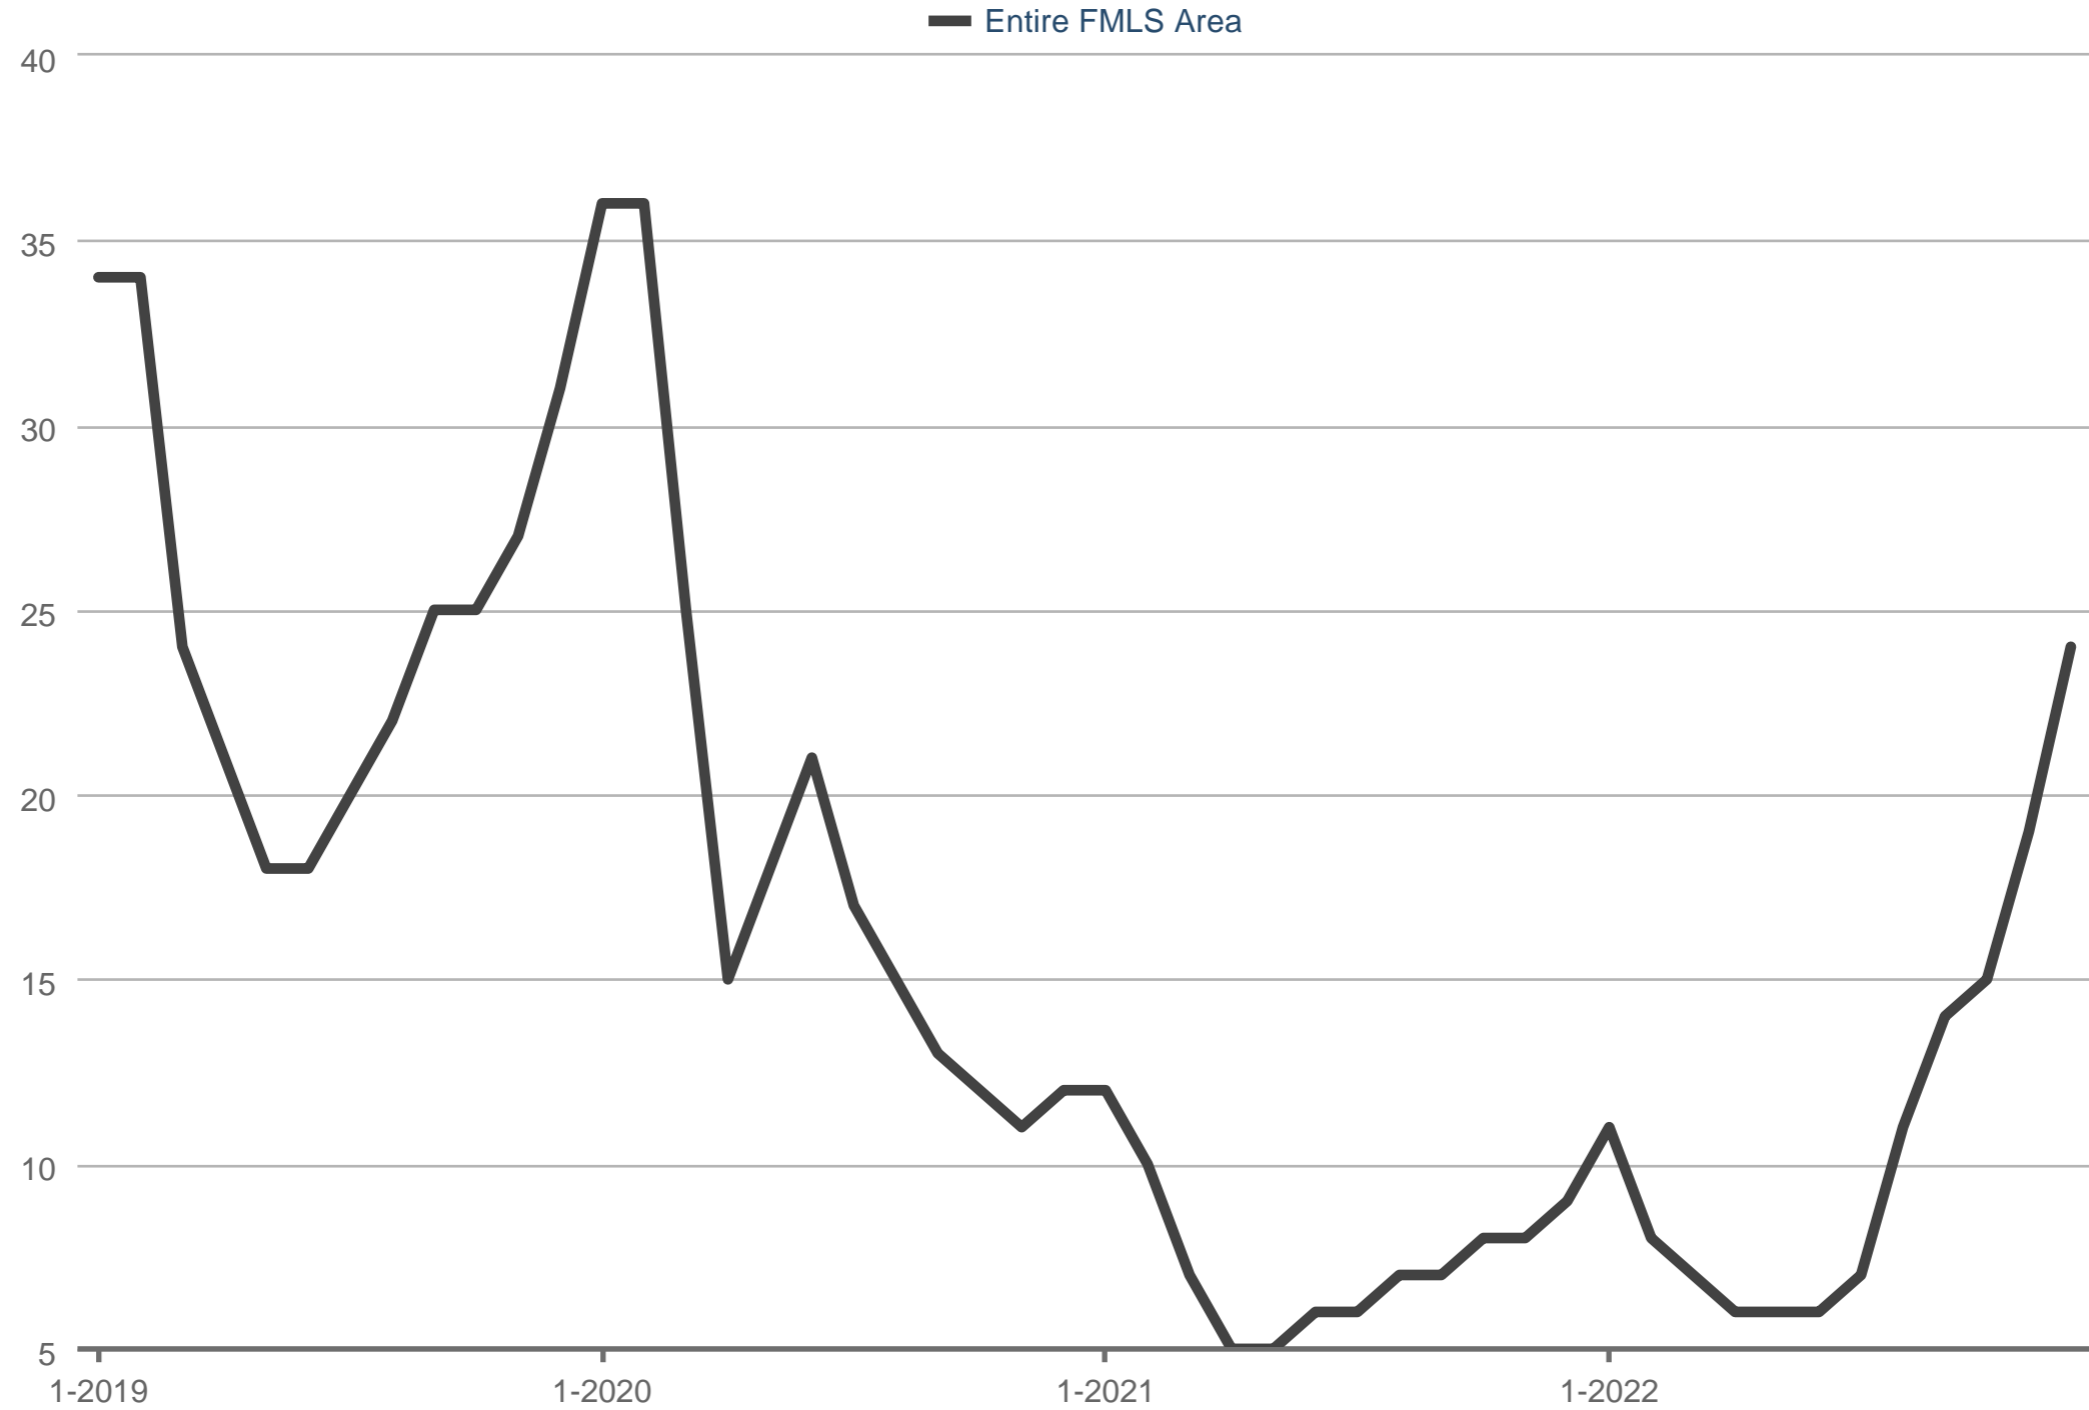

Median Days on Market

Entire FMLS Area

Each data point is one month of activity. Data is from January 9, 2023.