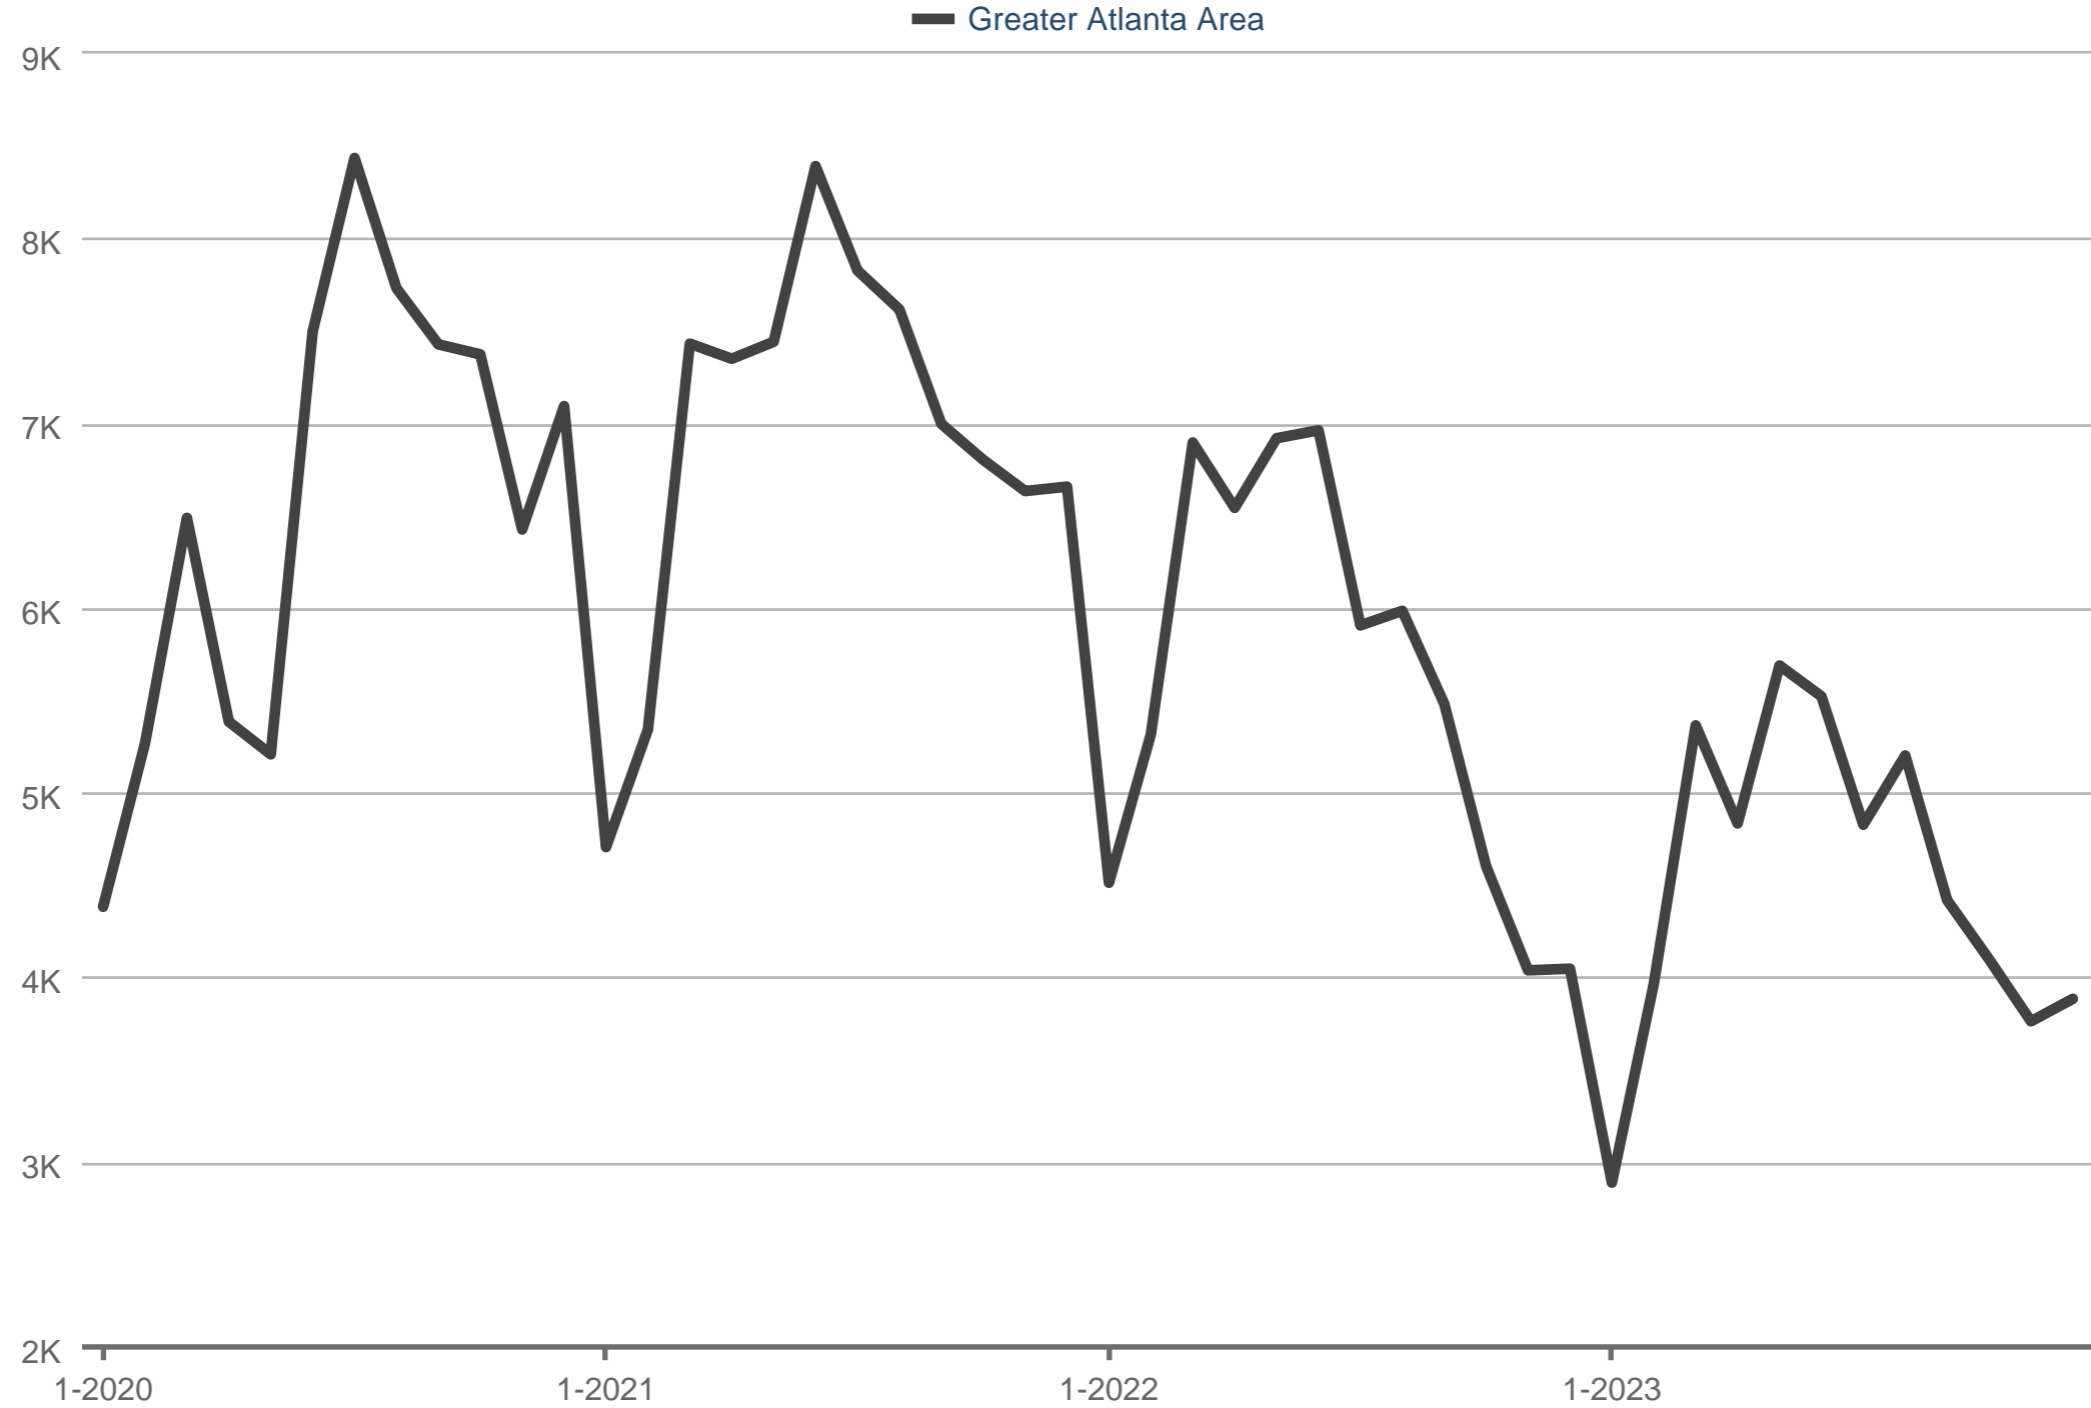

### Closed Sales

Greater Atlanta Area

Each data point is one month of activity. Data is from January 26, 2024.

All data from First Multiple Listing Service®. InfoSparks© 2024 ShowingTime.