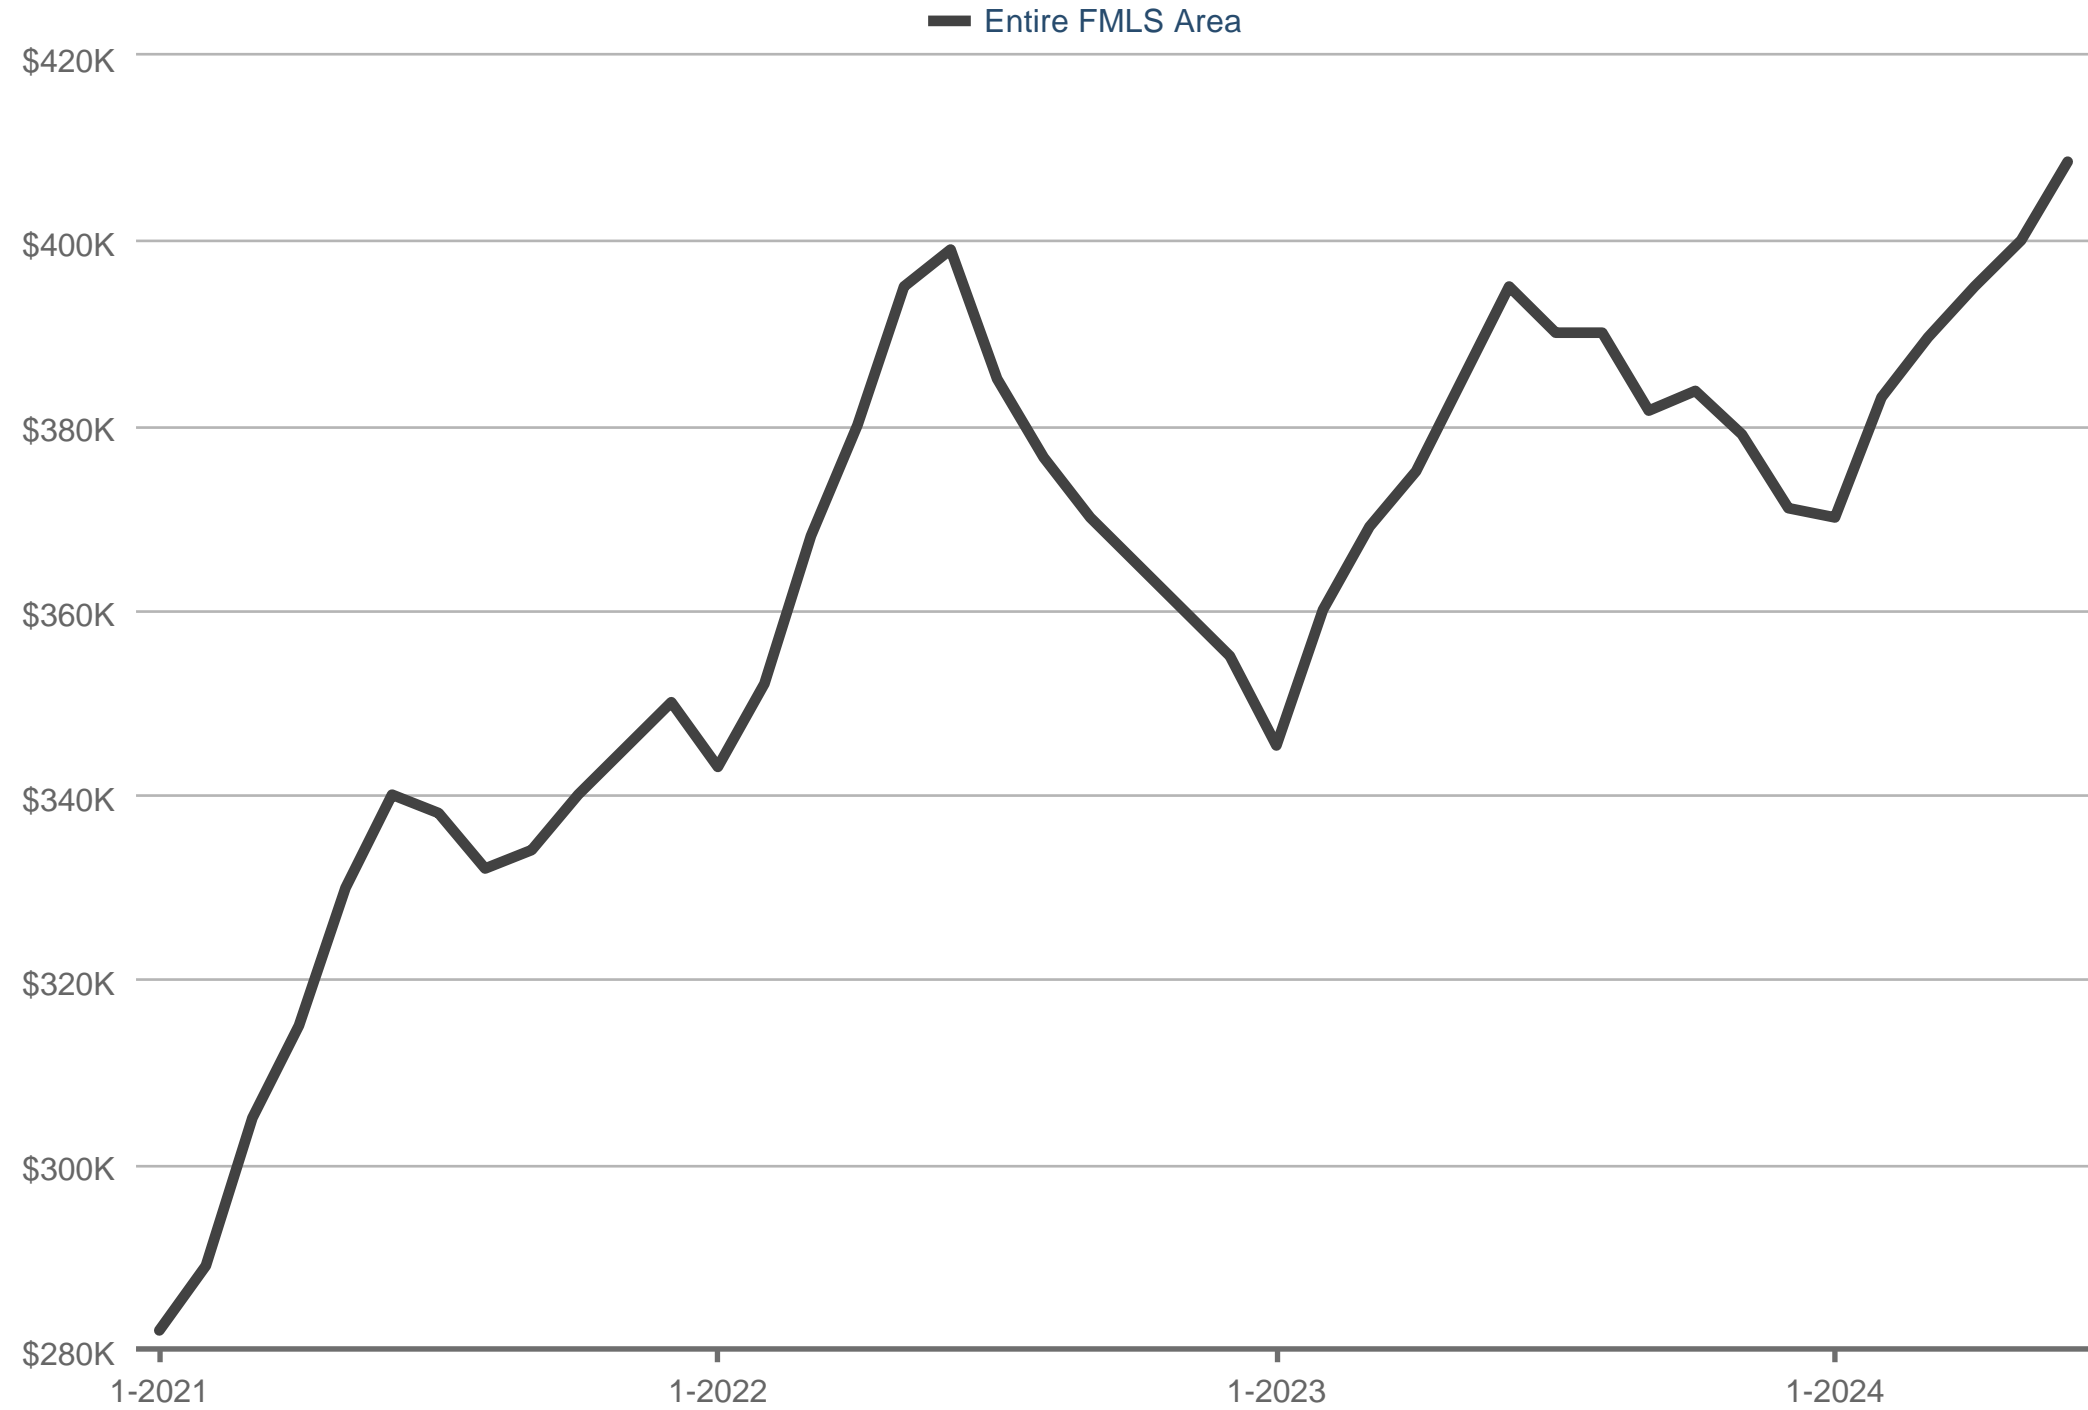

Median Sales Price

Entire FMLS Area

Each data point is one month of activity. Data is from July 24, 2024.