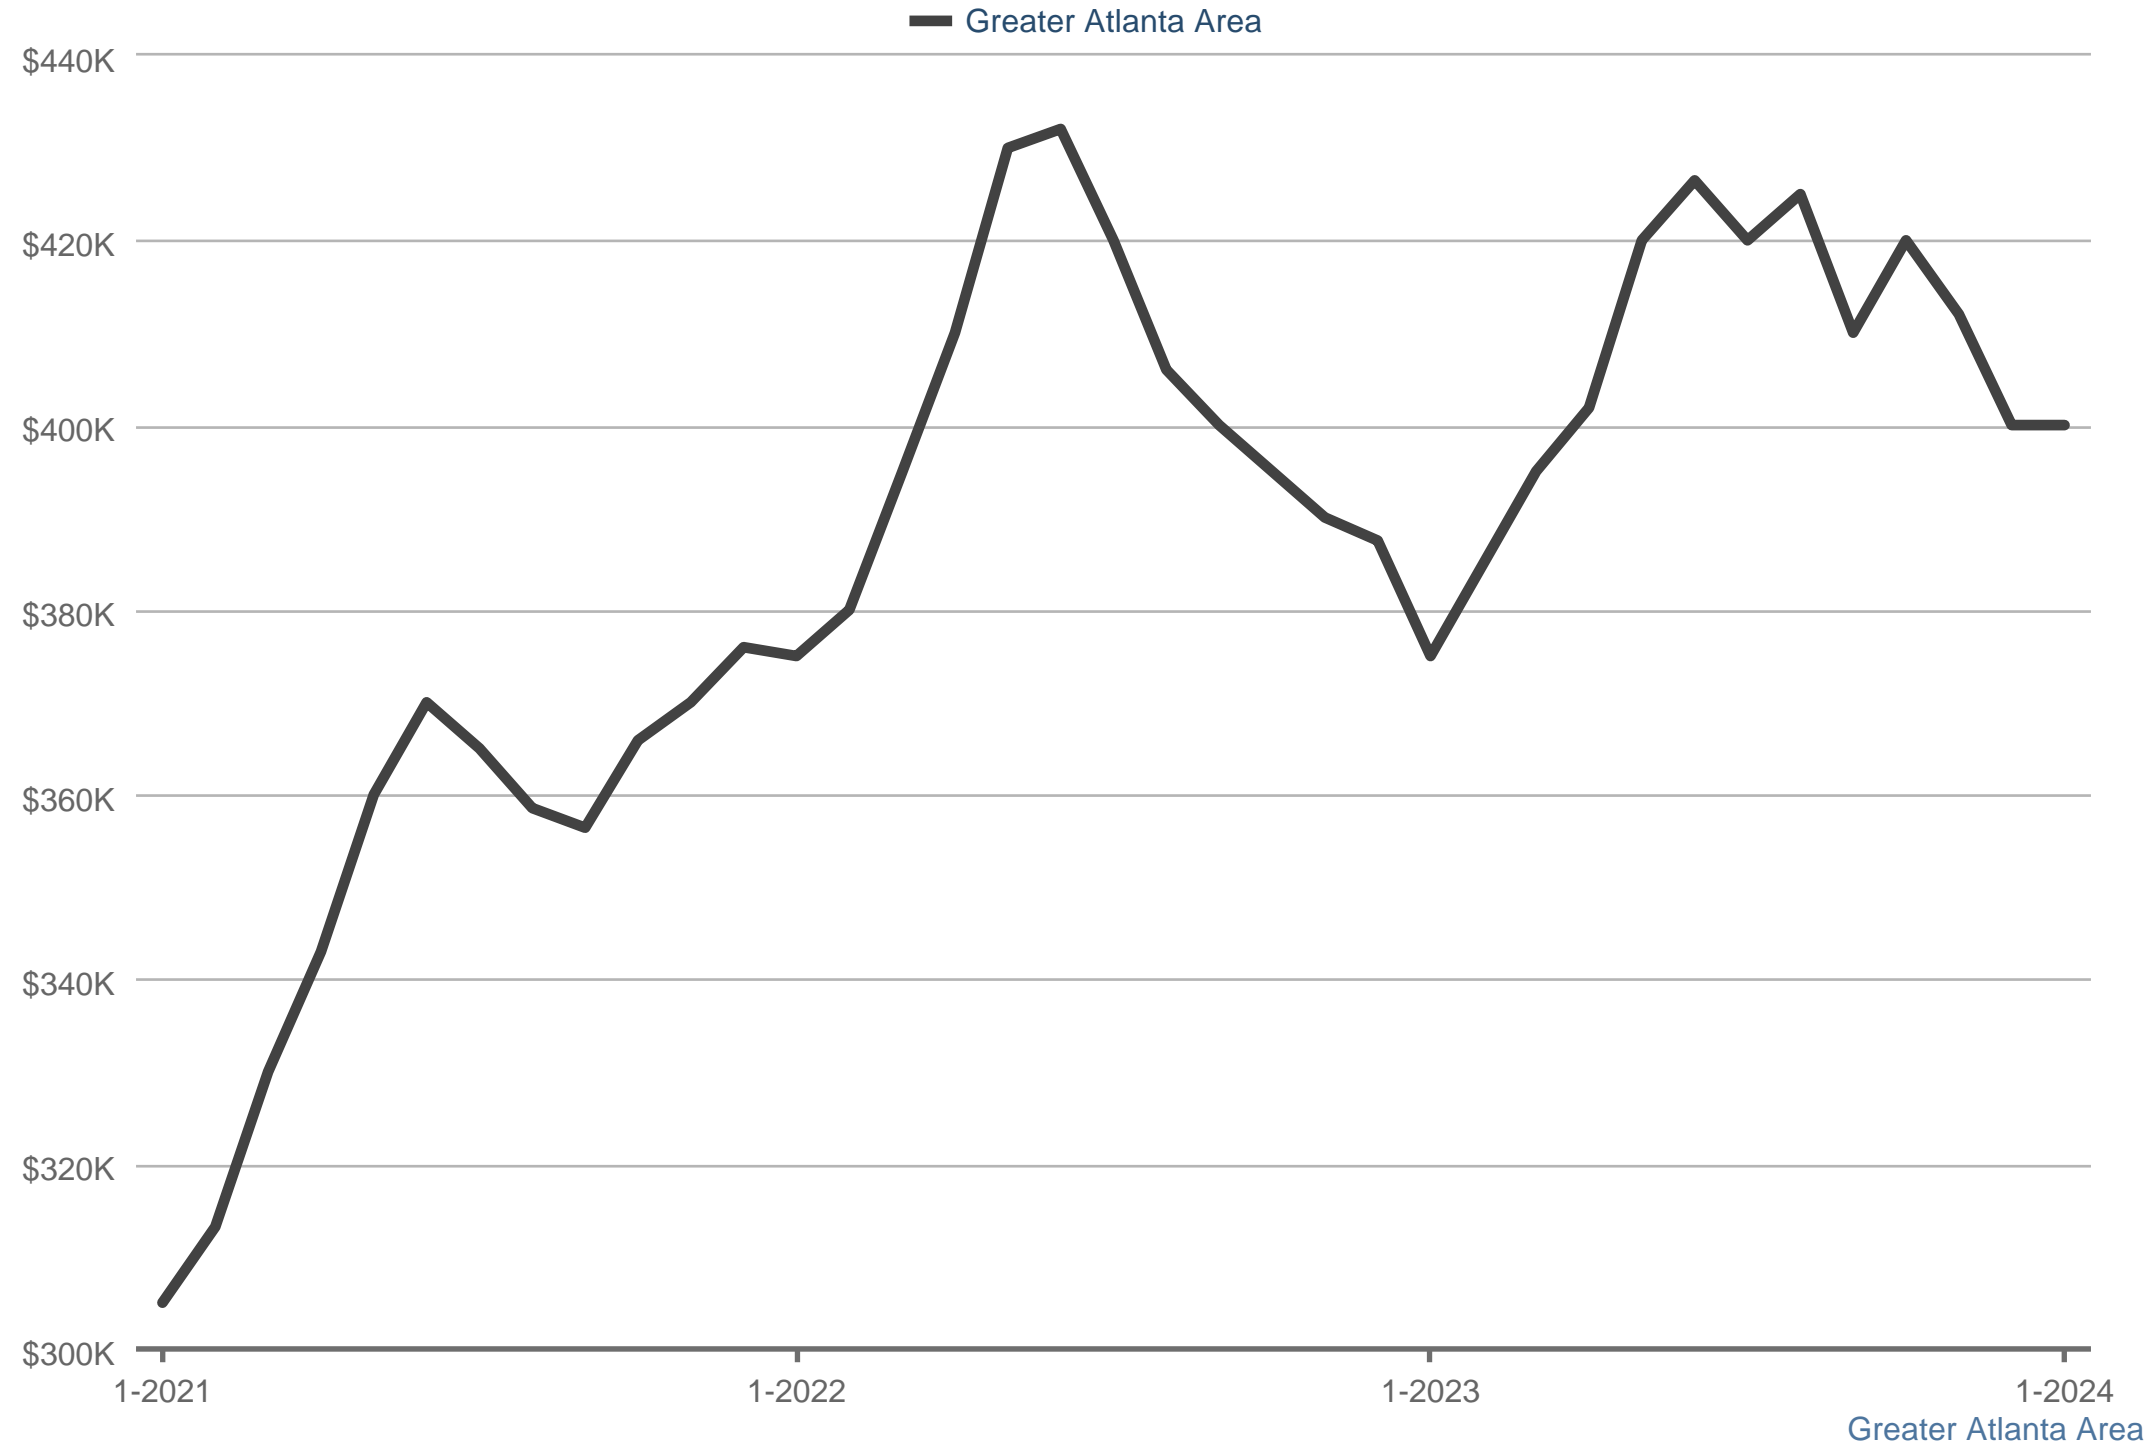

Median Sales Price

Each data point is one month of activity. Data is from February 21, 2024.

All data from First Multiple Listing Service®. InfoSparks© 2024 ShowingTime.