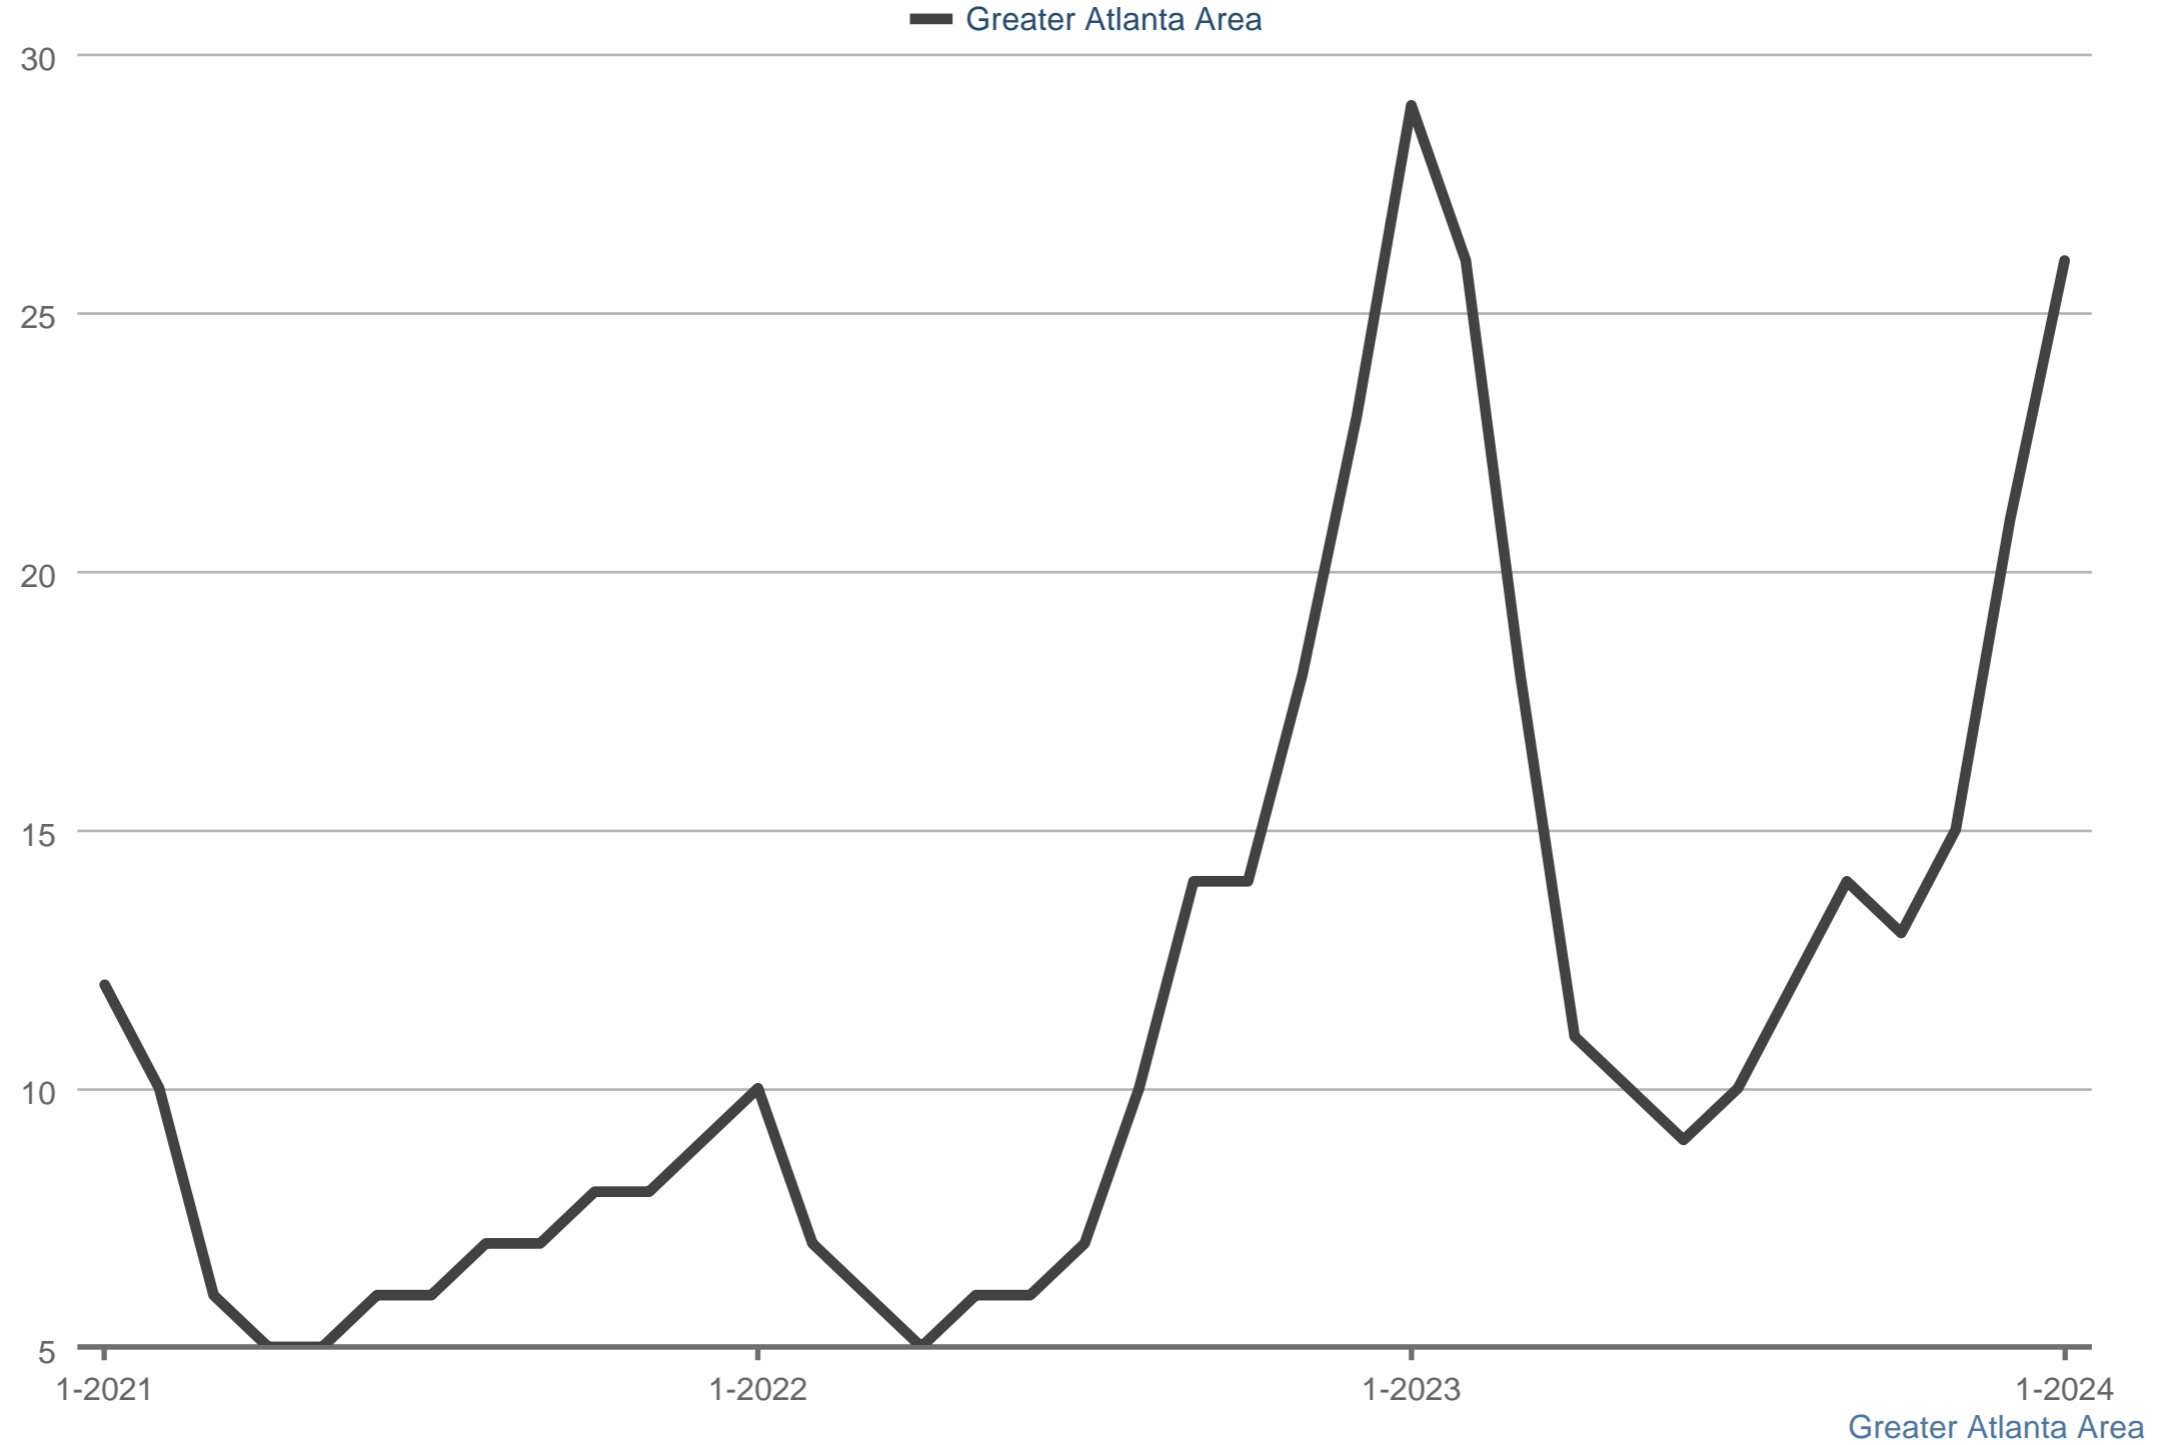

Median Days on Market

Each data point is one month of activity. Data is from February 21, 2024.

All data from First Multiple Listing Service®. InfoSparks© 2024 ShowingTime.