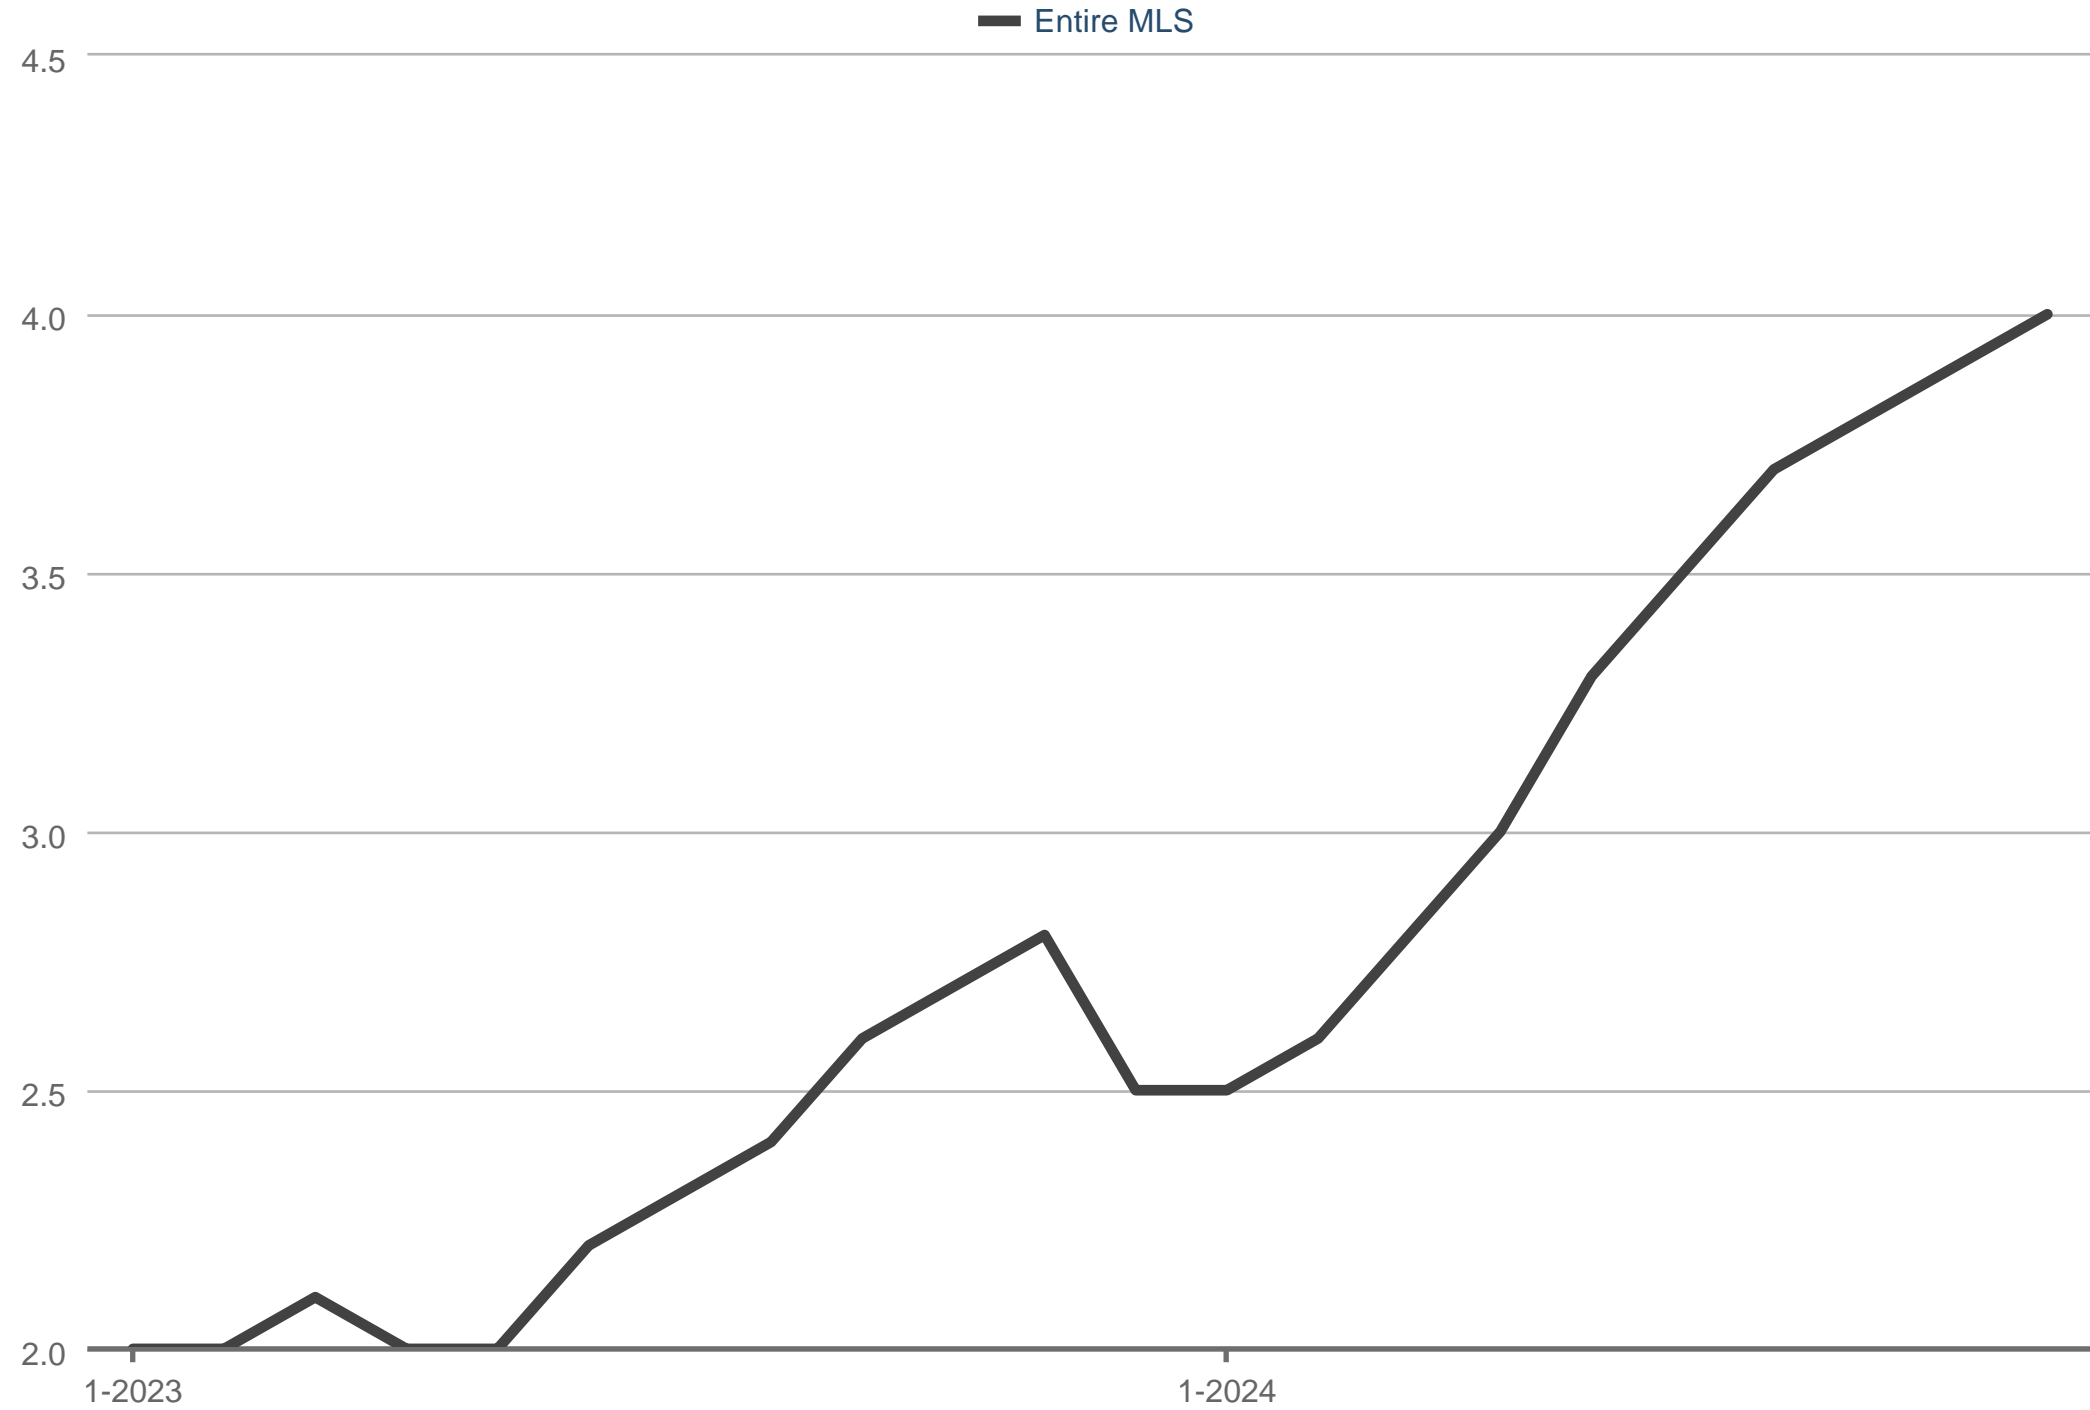

### Months Supply of Homes for Sale

Entire MLS

Each data point is one month of activity. Data is from November 6, 2024.

All data from First Multiple Listing Service®. InfoSparks© 2024 ShowingTime.