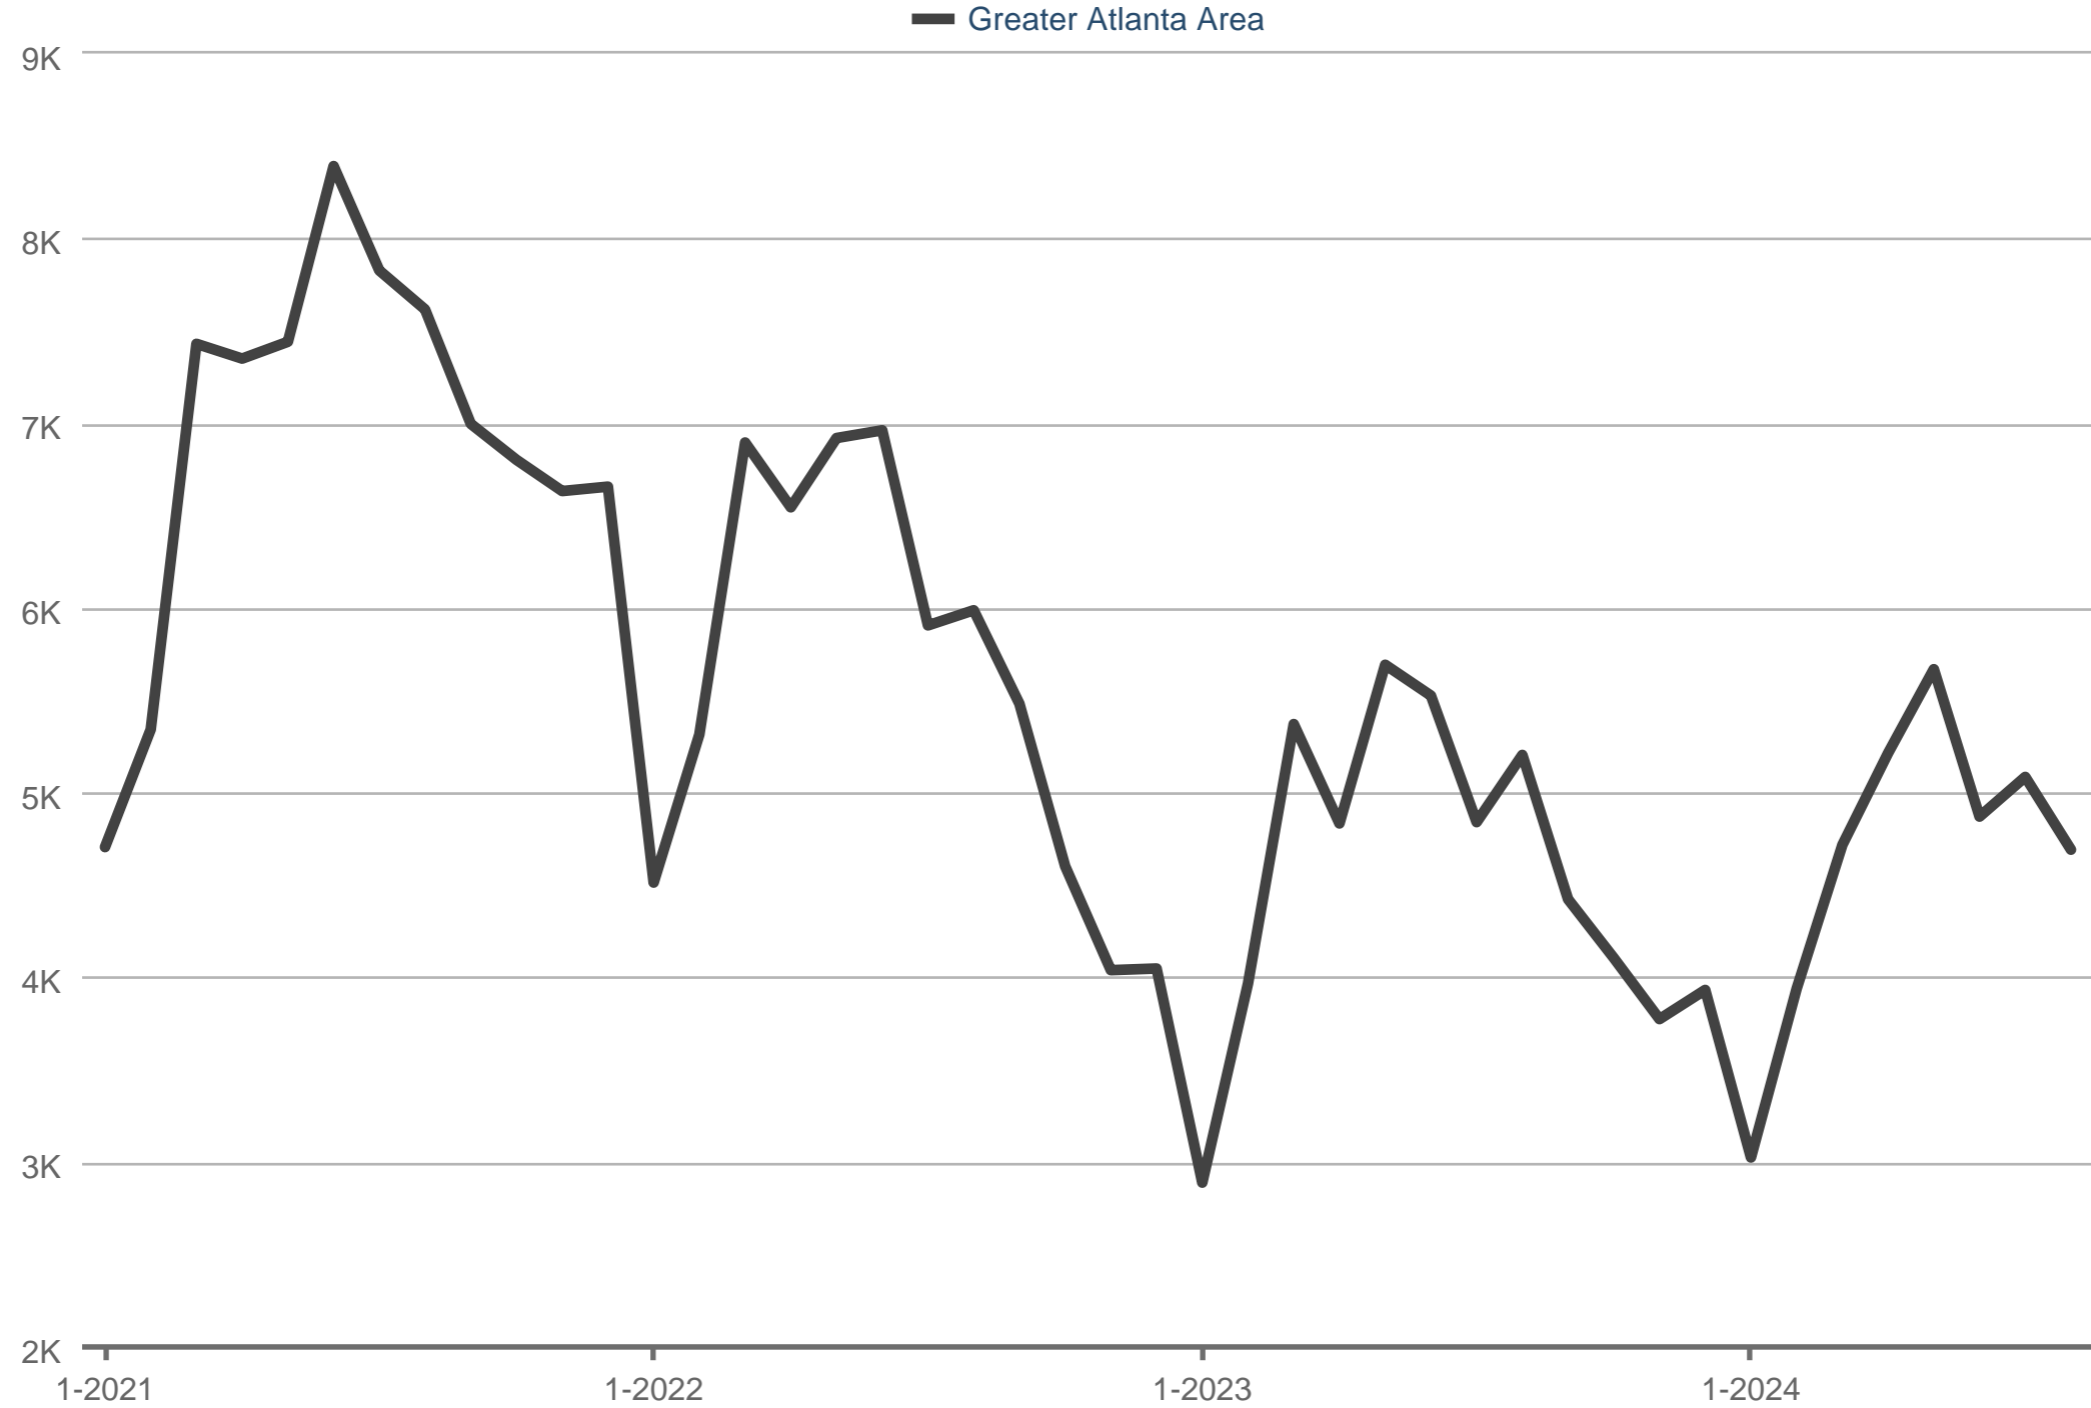

### Closed Sales

Greater Atlanta Area

Each data point is one month of activity. Data is from September 24, 2024.

All data from First Multiple Listing Service®. InfoSparks© 2024 ShowingTime.