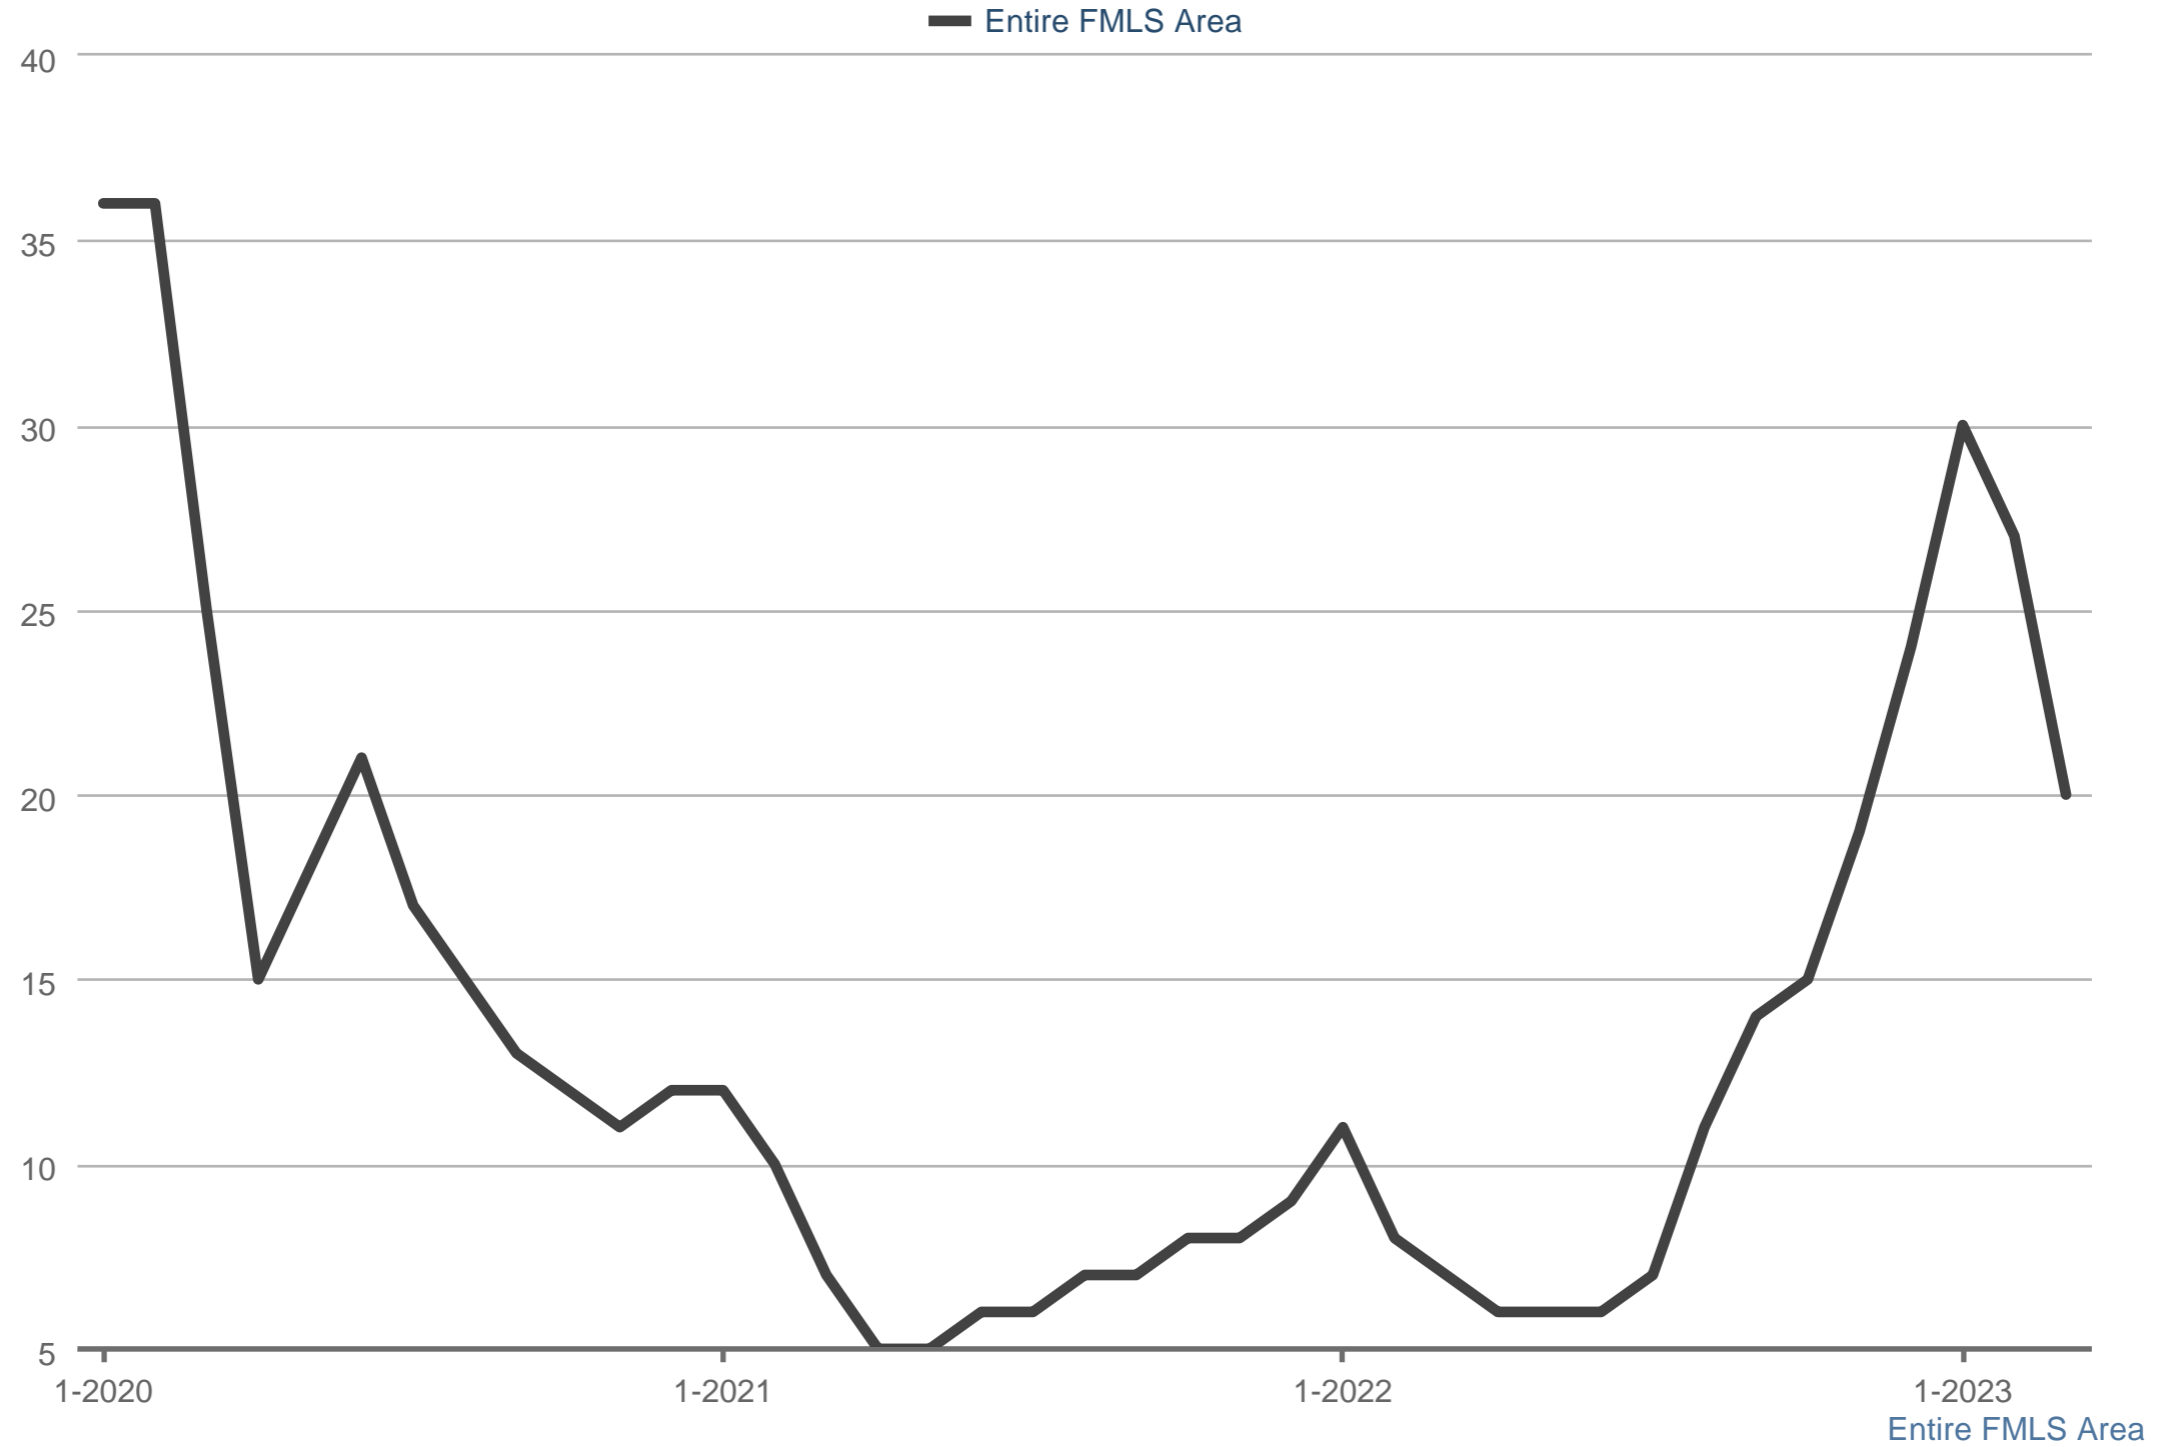

Median Days on Market

Each data point is one month of activity. Data is from April 13, 2023.