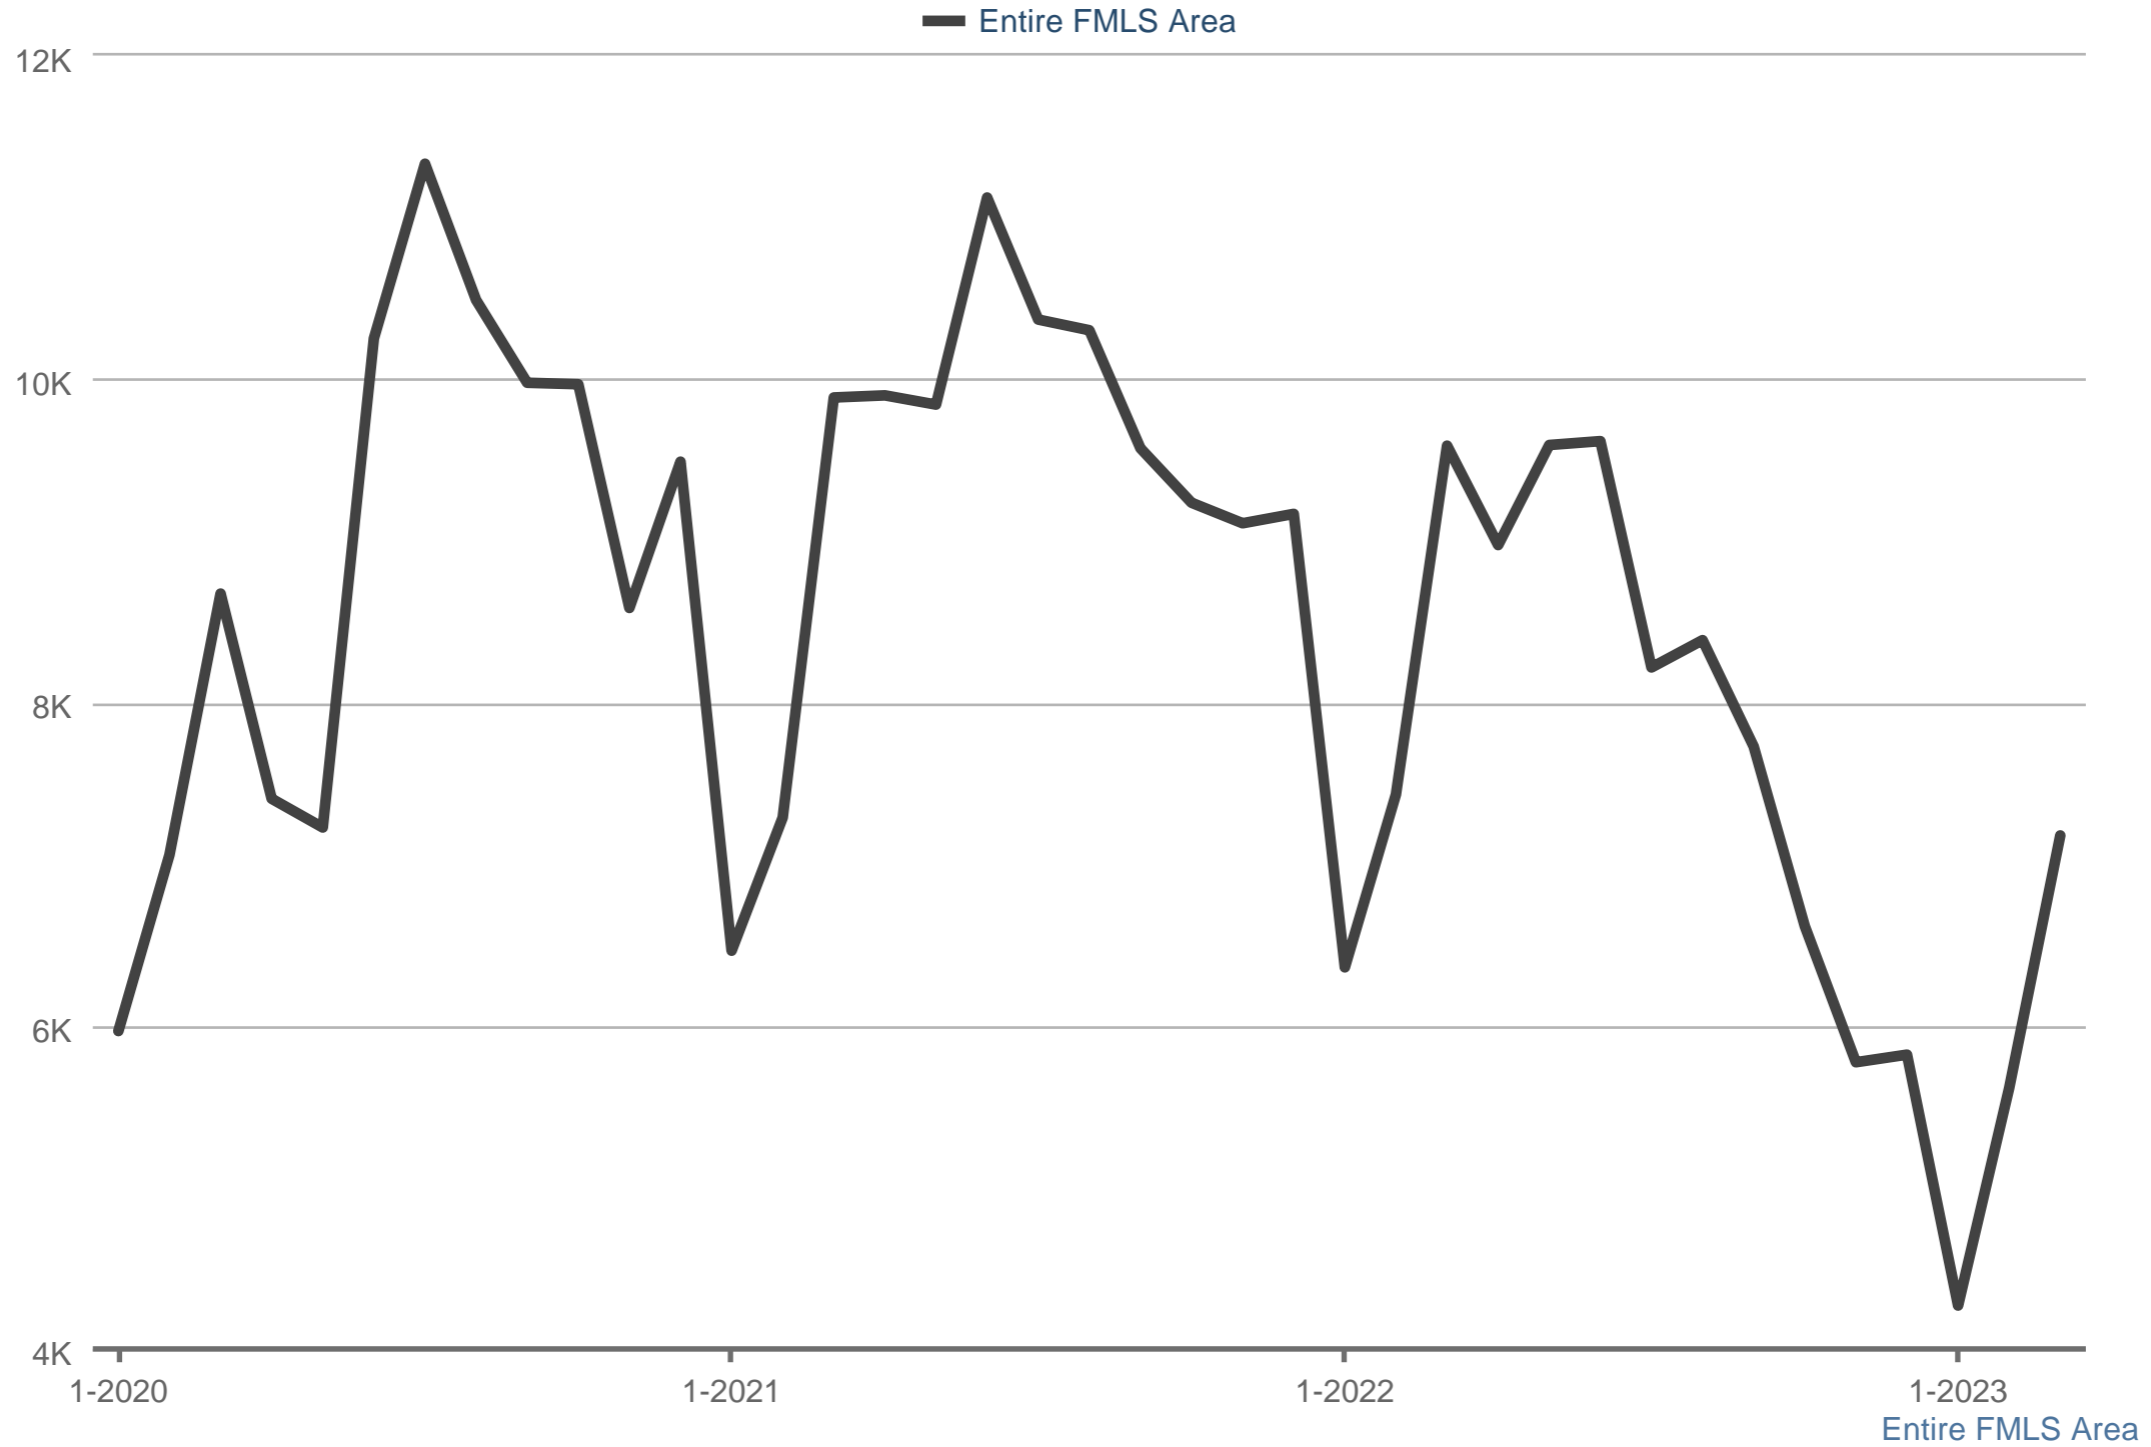

Closed Sales

Each data point is one month of activity. Data is from April 13, 2023.