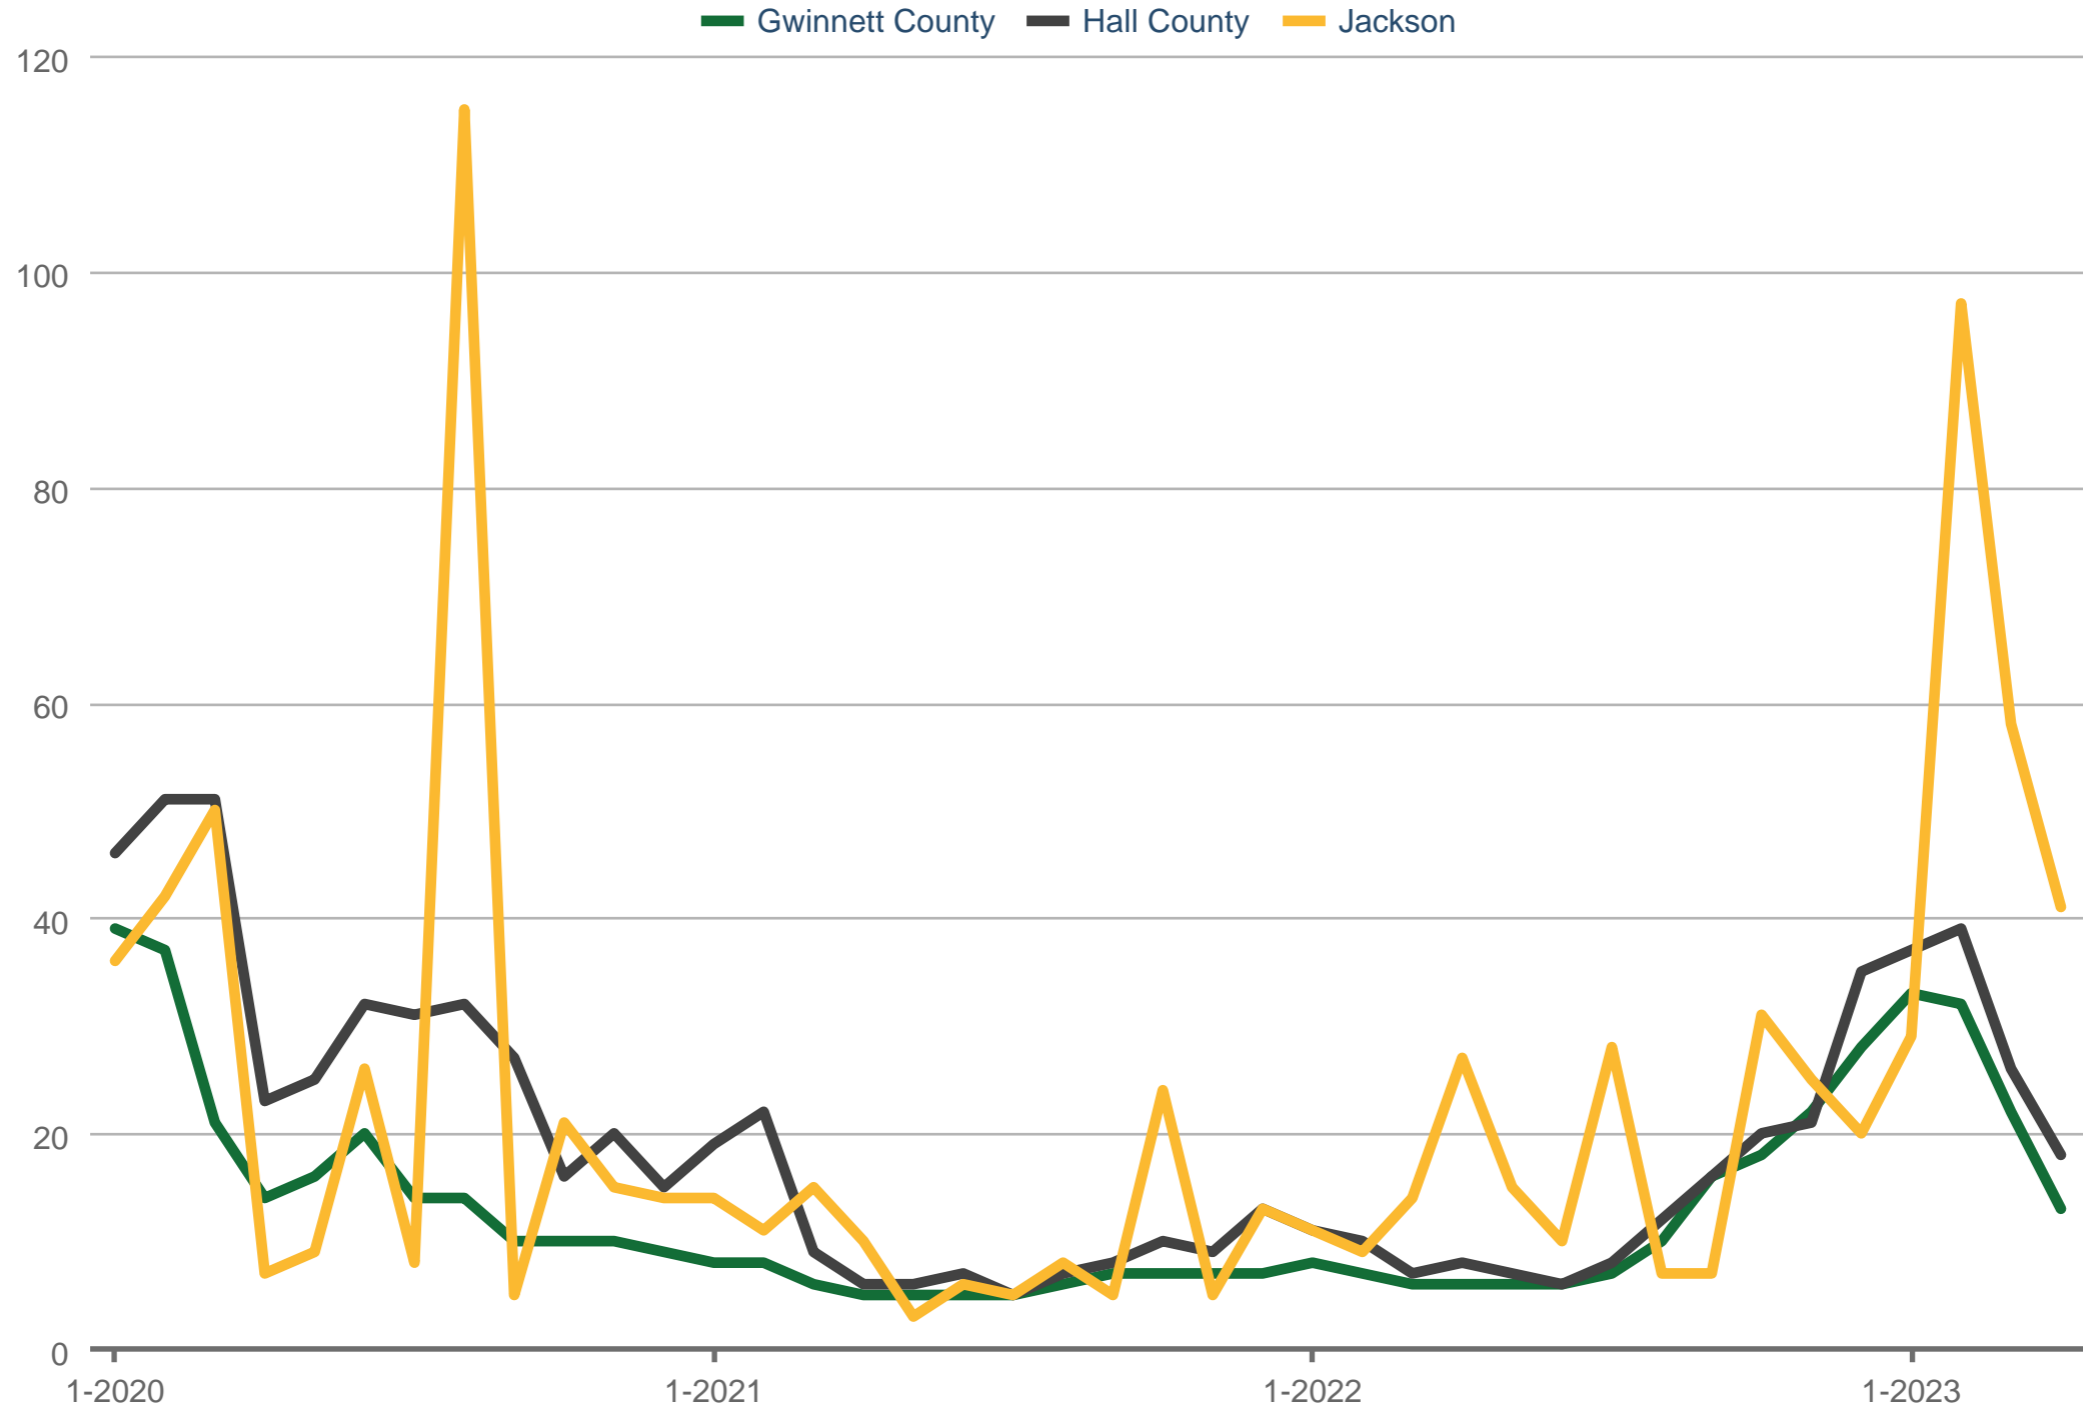

Median Days on Market

Gwinnett County & Hall County & Jackson

Each data point is one month of activity. Data is from May 3, 2023.