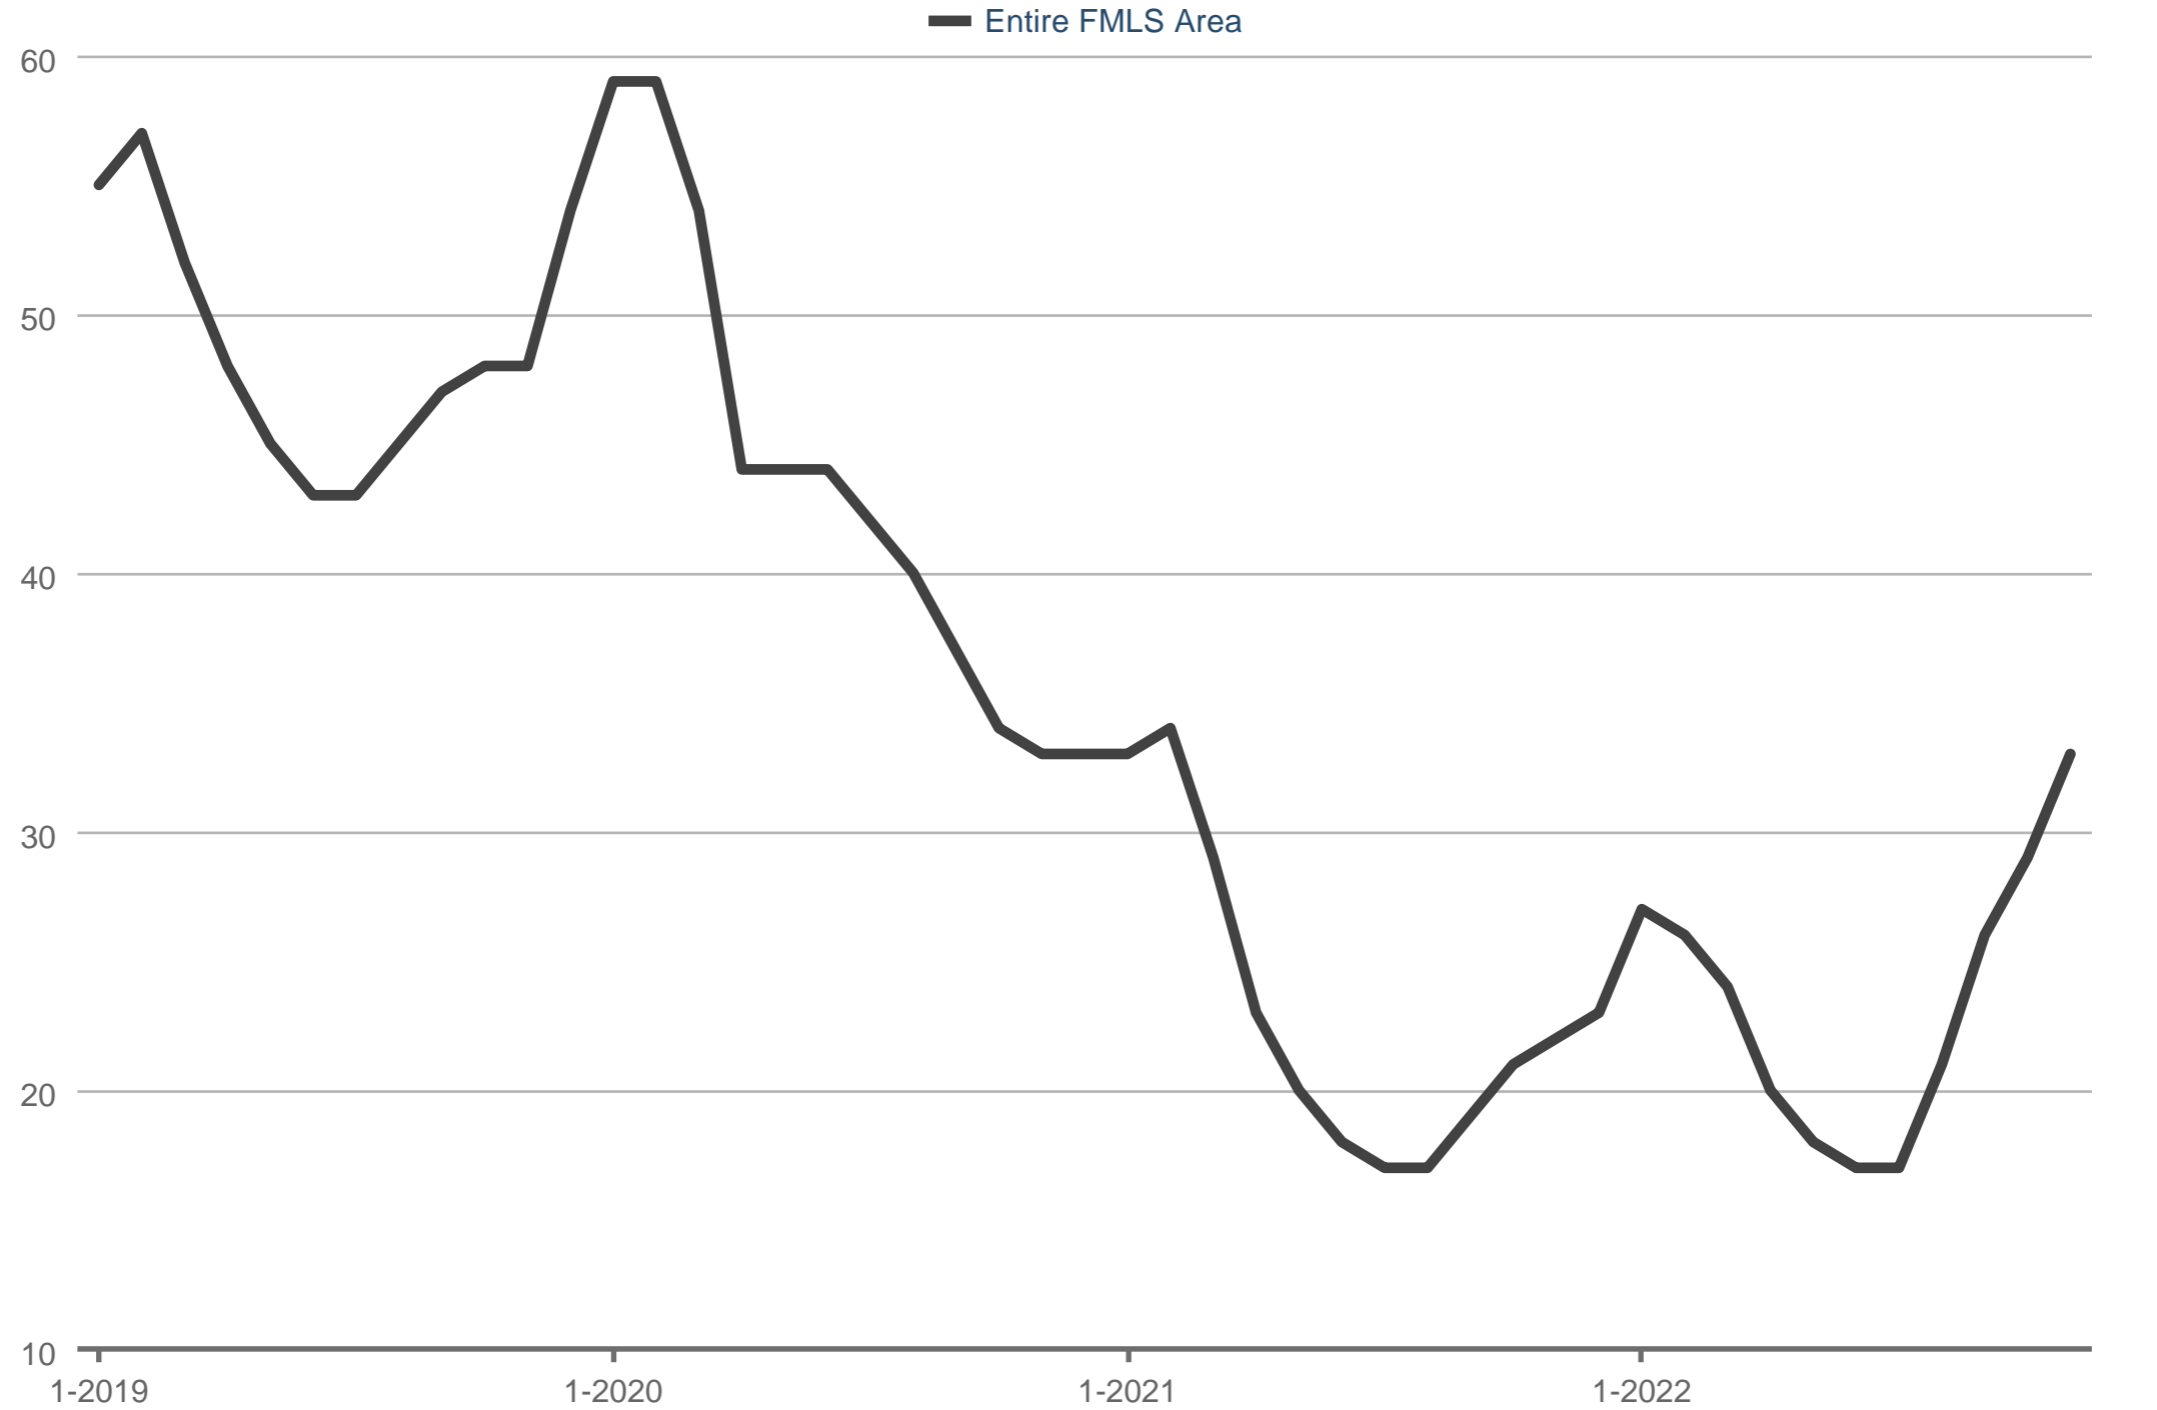

Average Days on Market

Each data point is one month of activity. Data is from December 2, 2022.

All data from First Multiple Listing Service®. InfoSparks© 2024 ShowingTime.