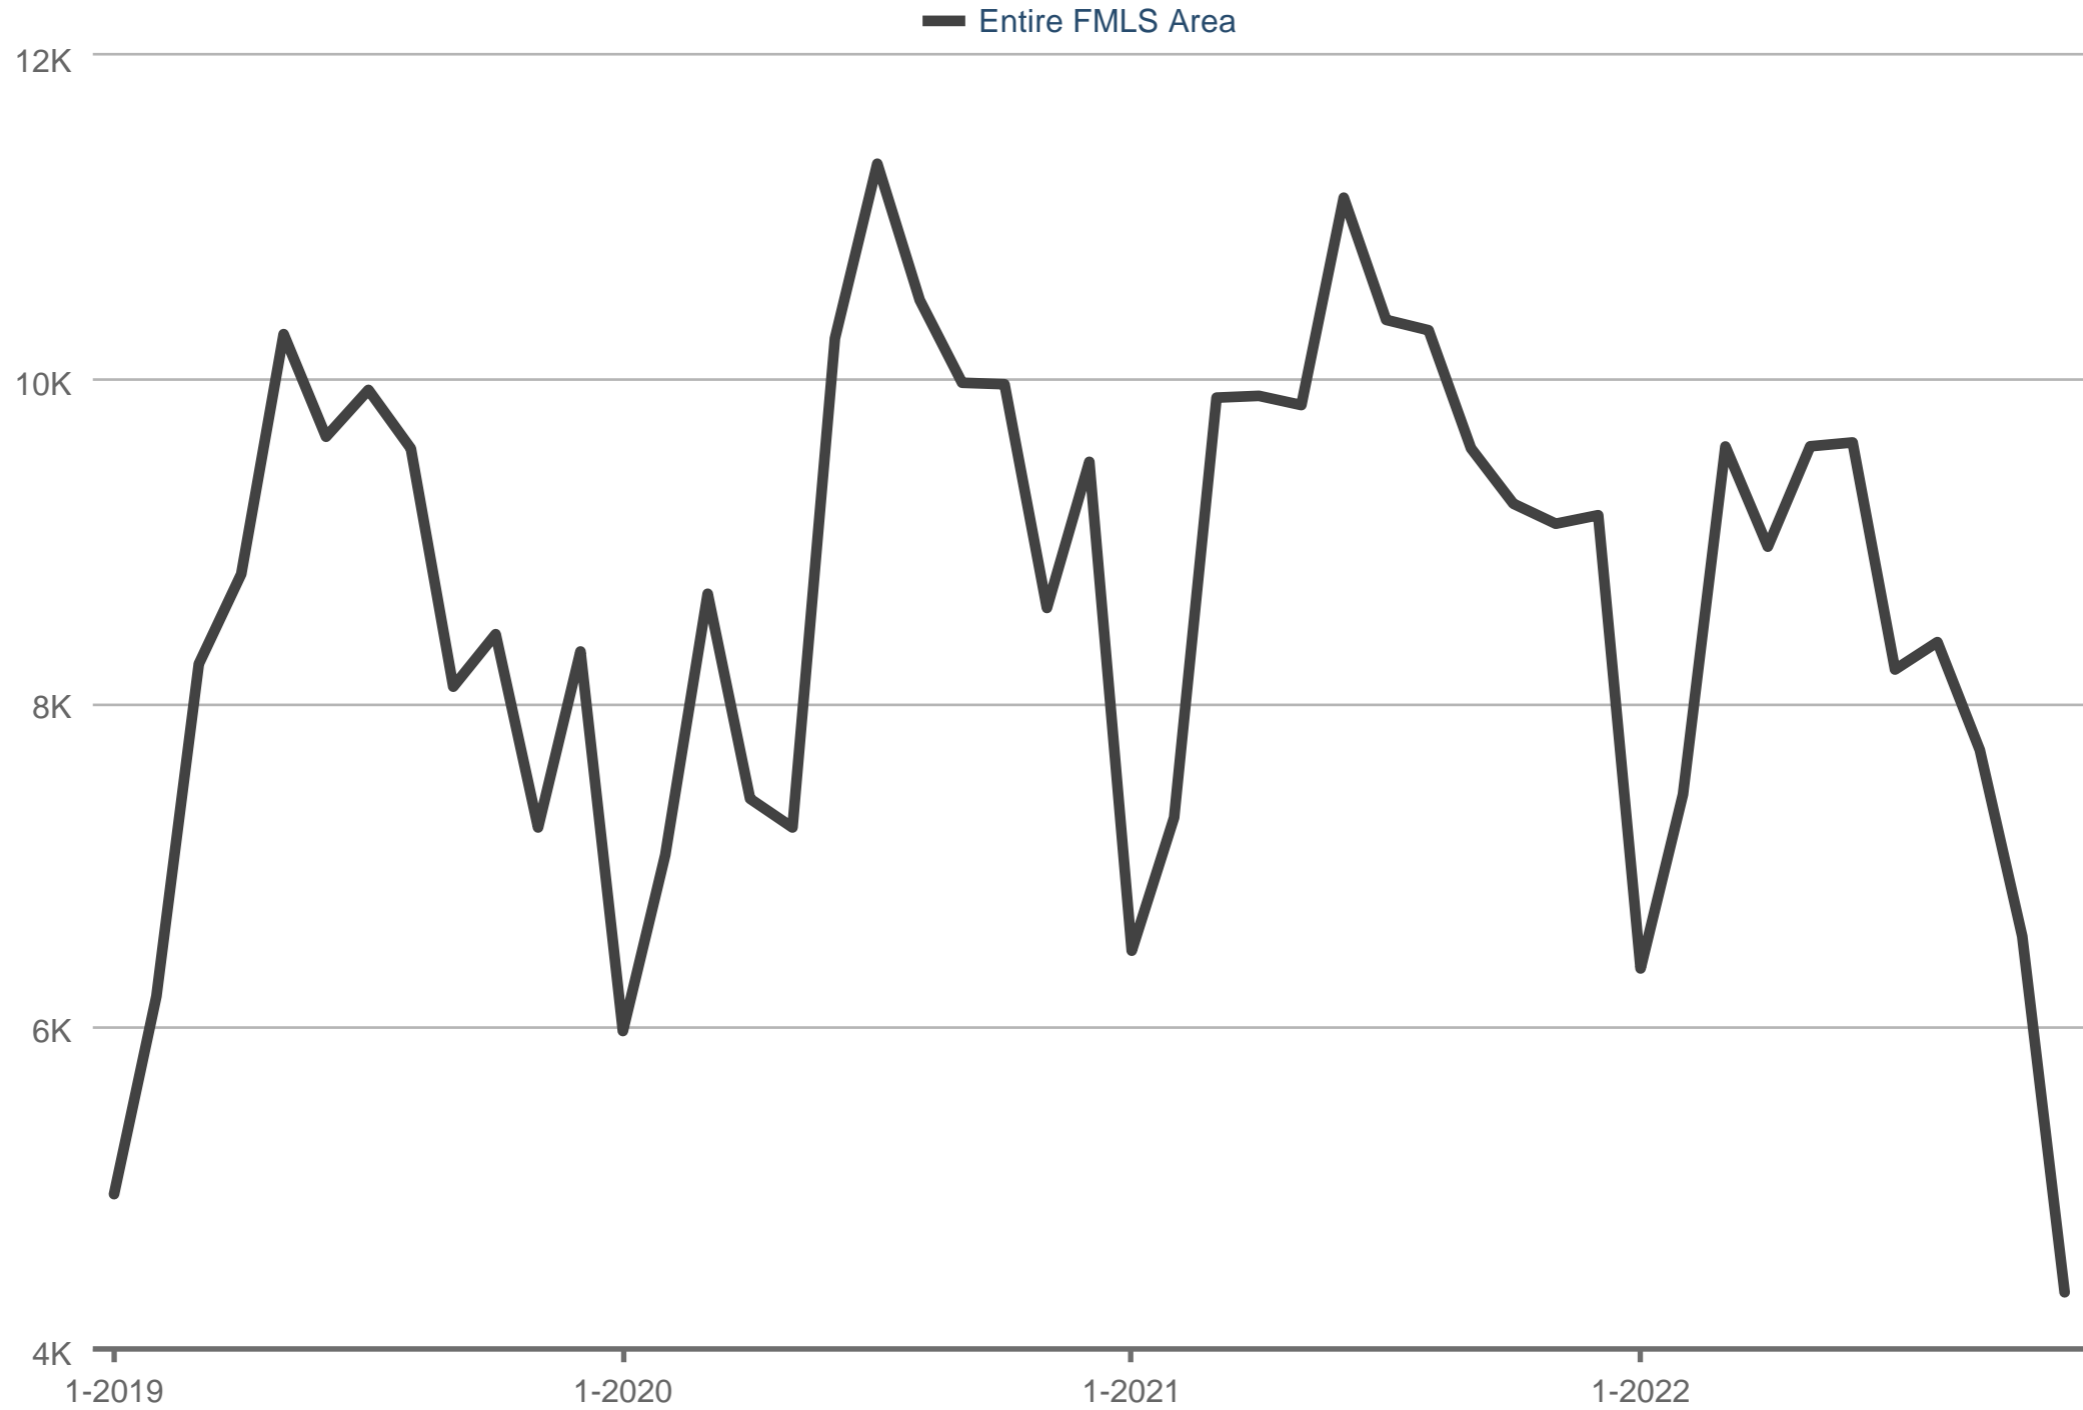

Closed Sales

Entire FMLS Area

Each data point is one month of activity. Data is from December 2, 2022.

All data from First Multiple Listing Service®. InfoSparks© 2024 ShowingTime.