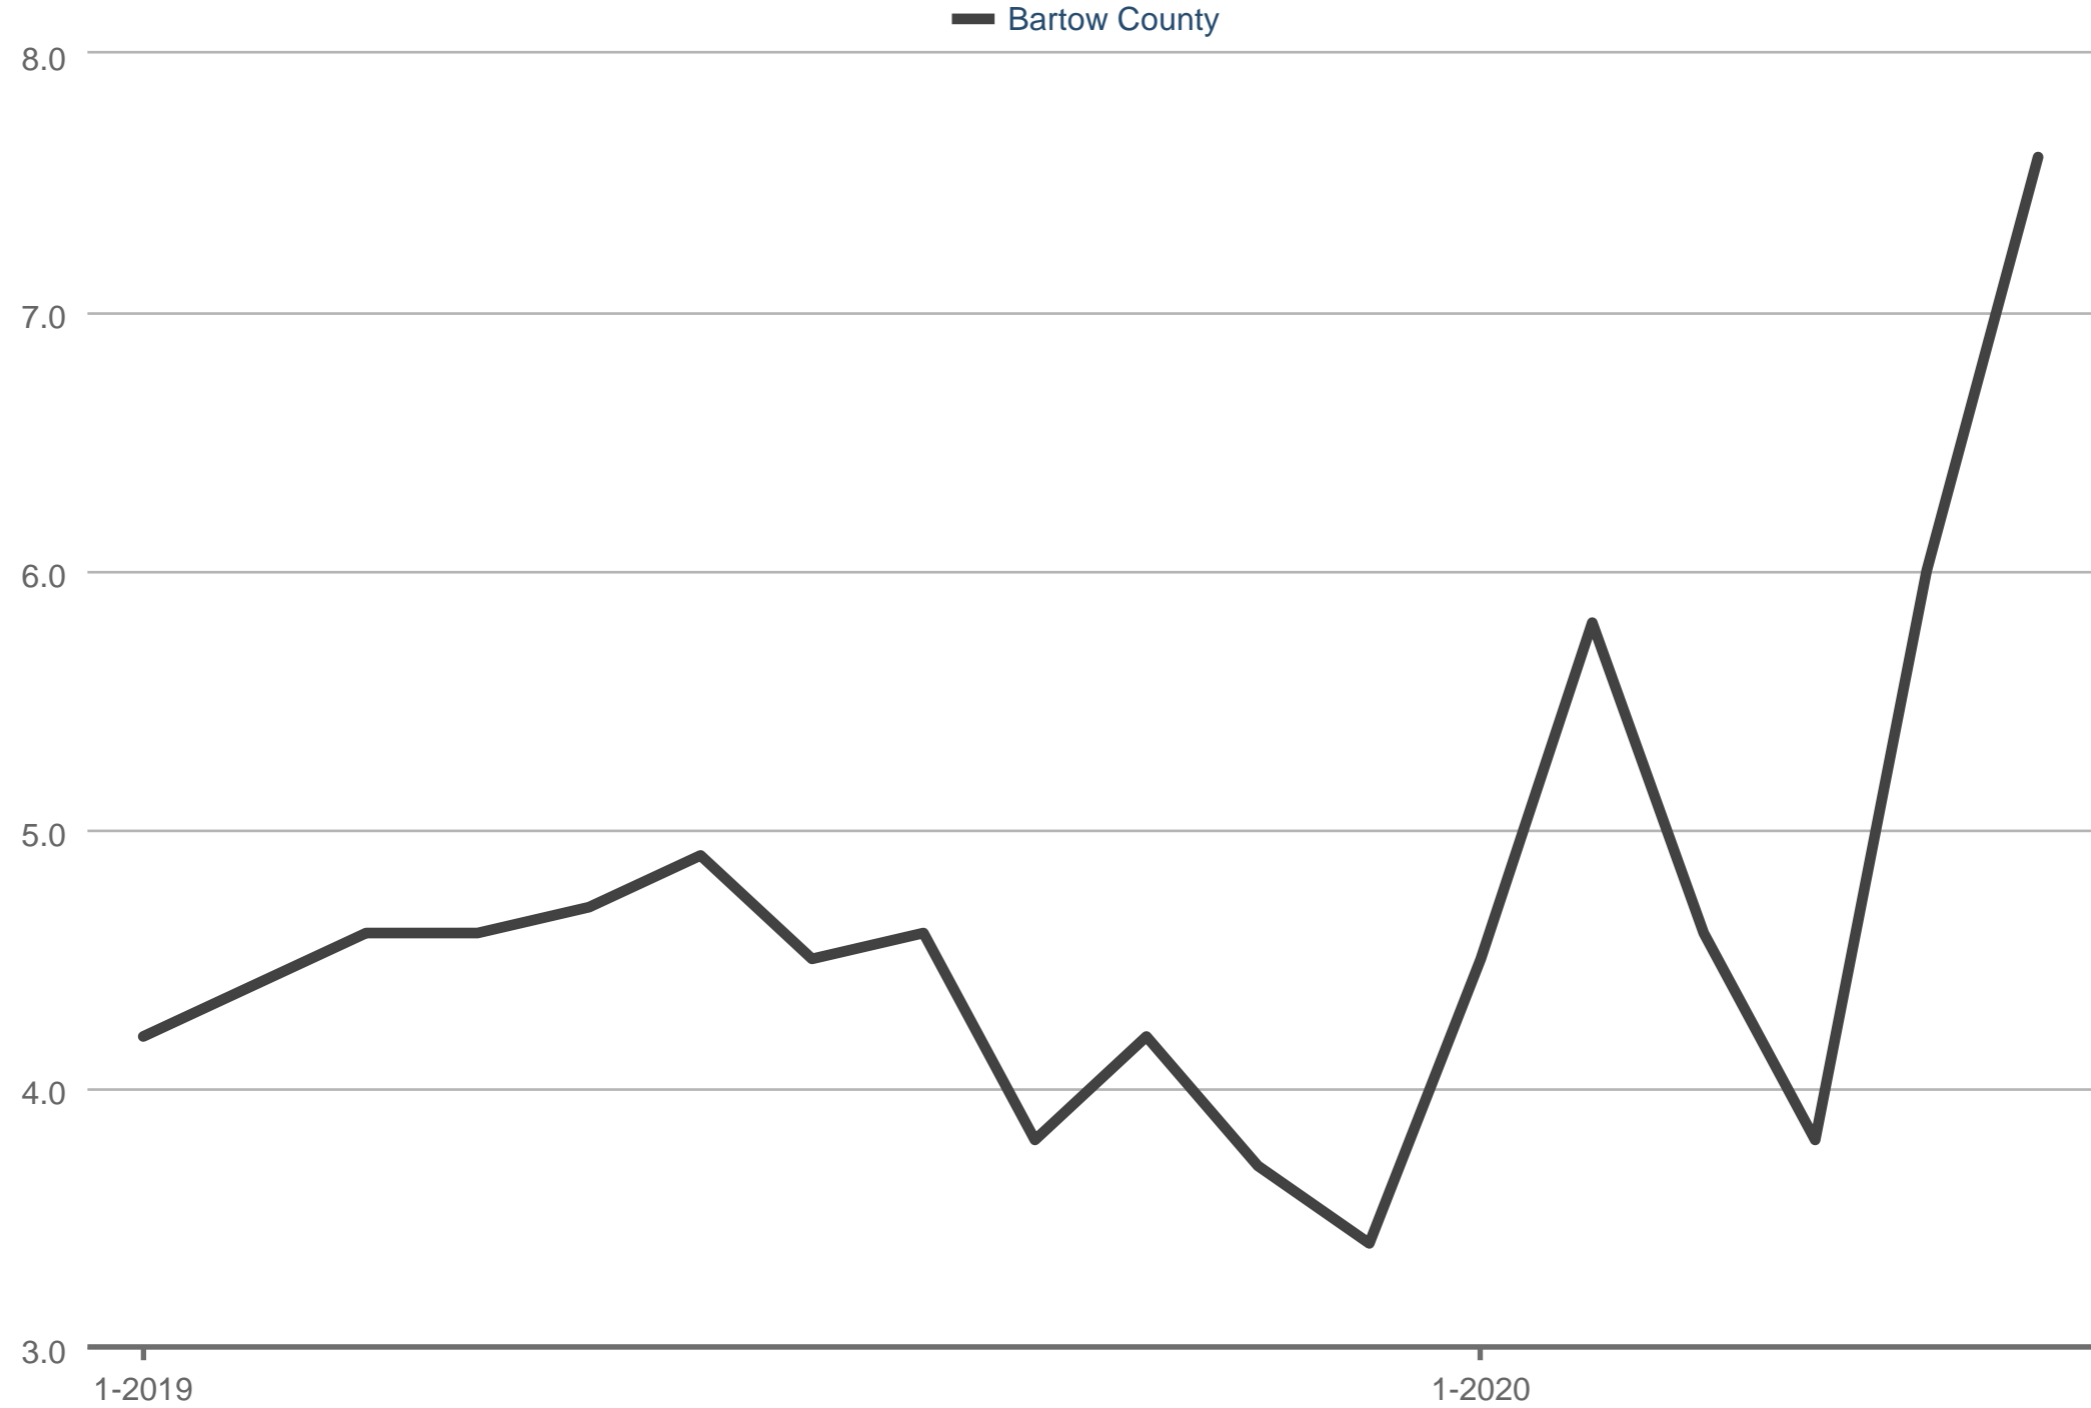

### Showings Per Listing

Bartow County

Each data point is one month of activity. Data is from July 16, 2020.