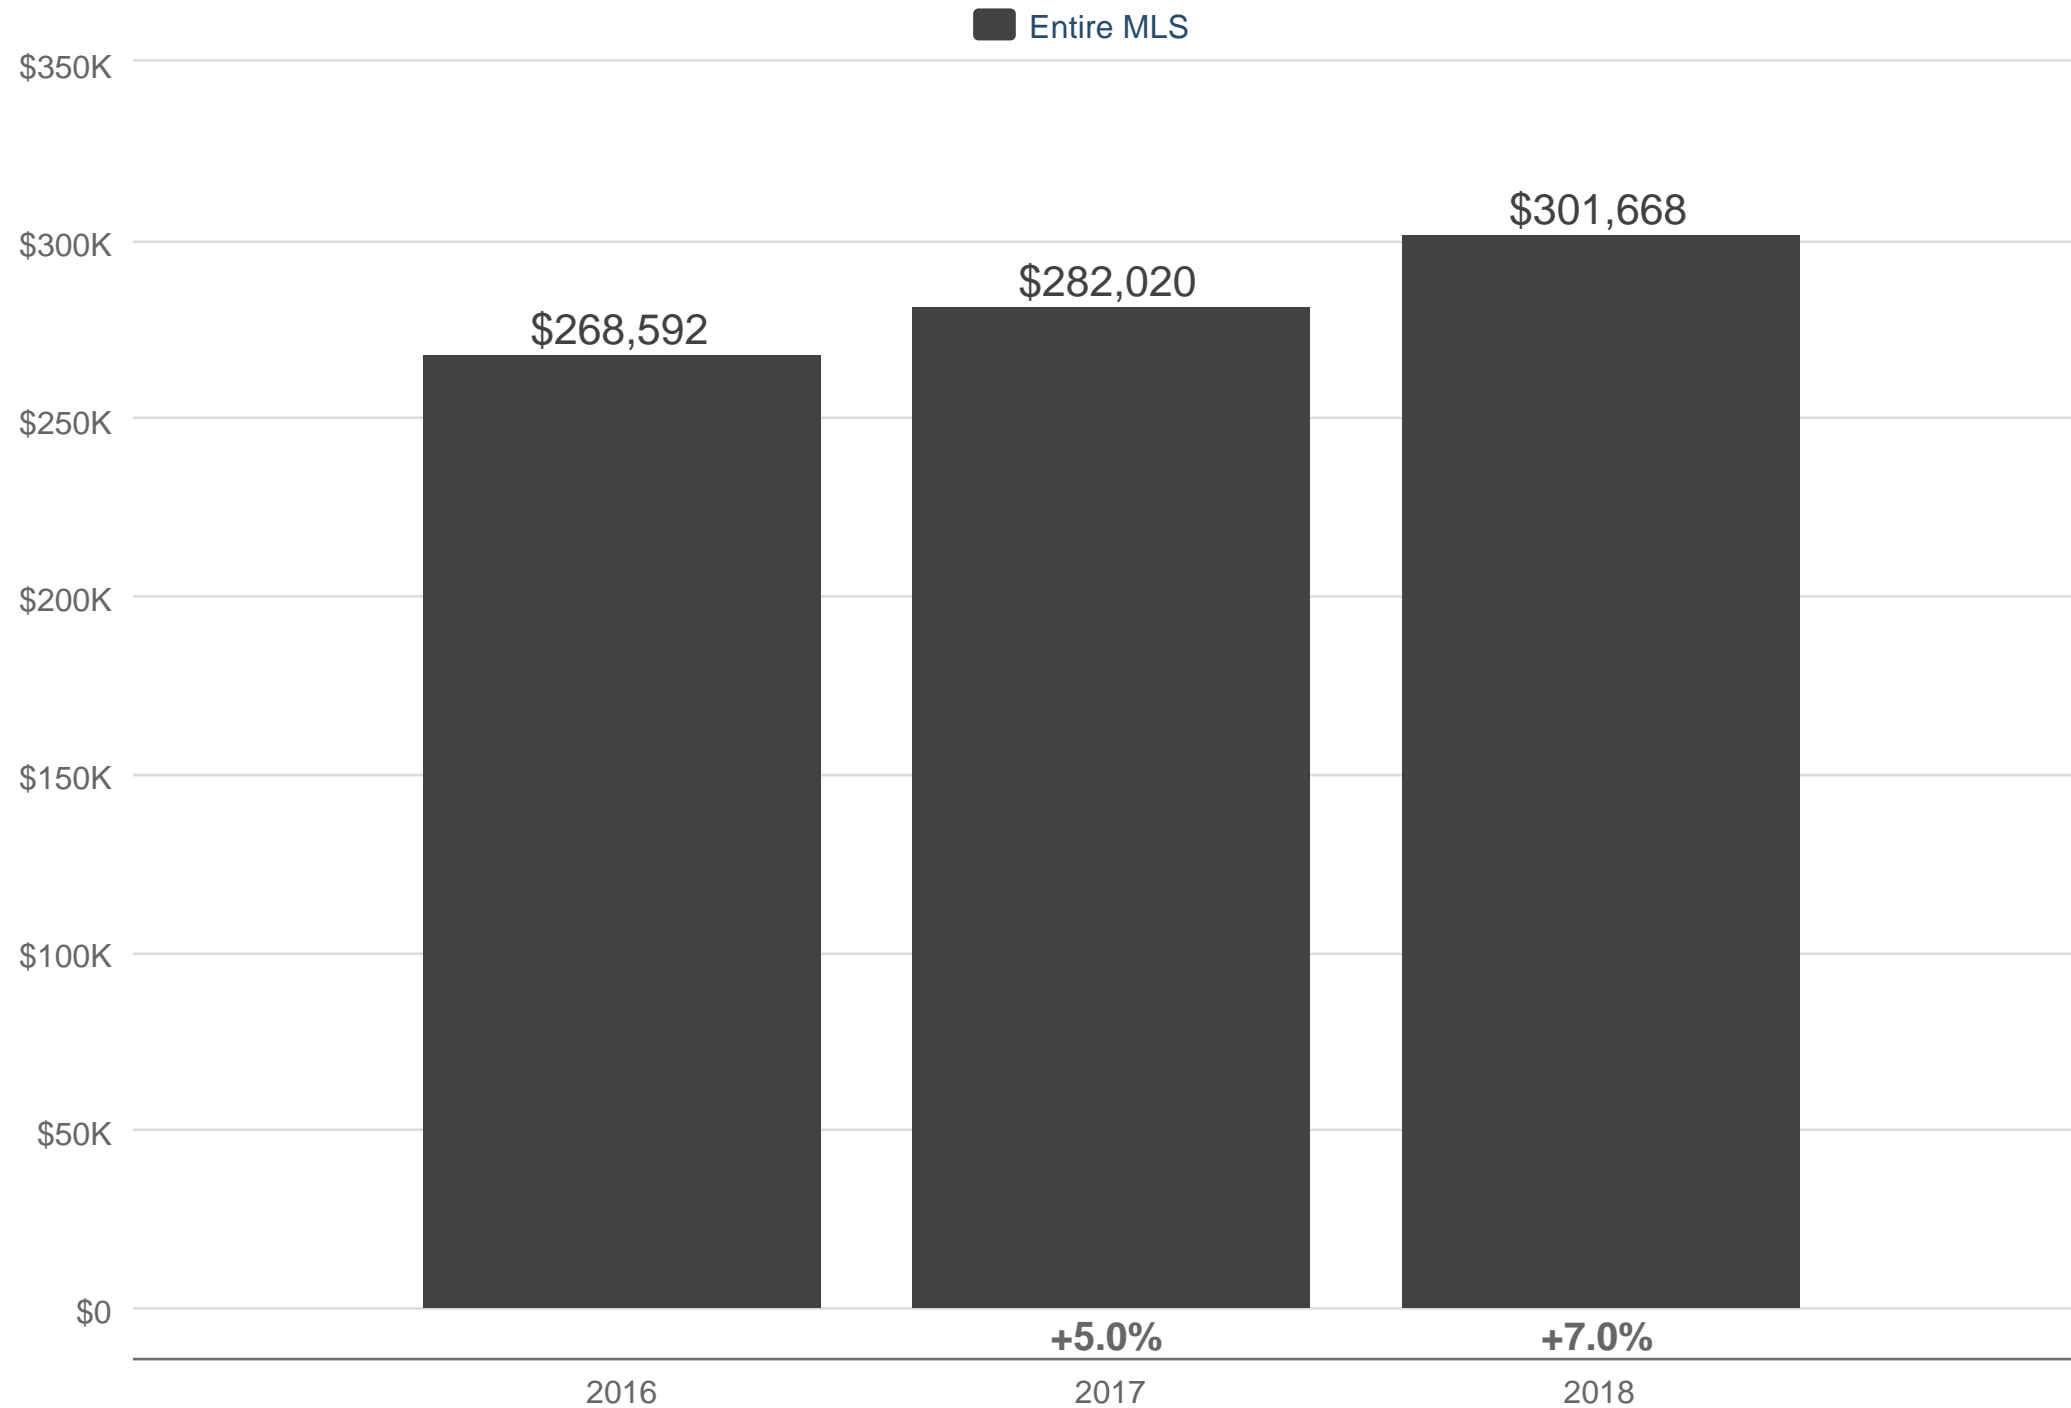

September Average Sales Price

Entire MLS

Each data point represents year-to-date activity. Data is from October 14, 2018.

All data from First Multiple Listing Service®. InfoSparks© 2024 ShowingTime.