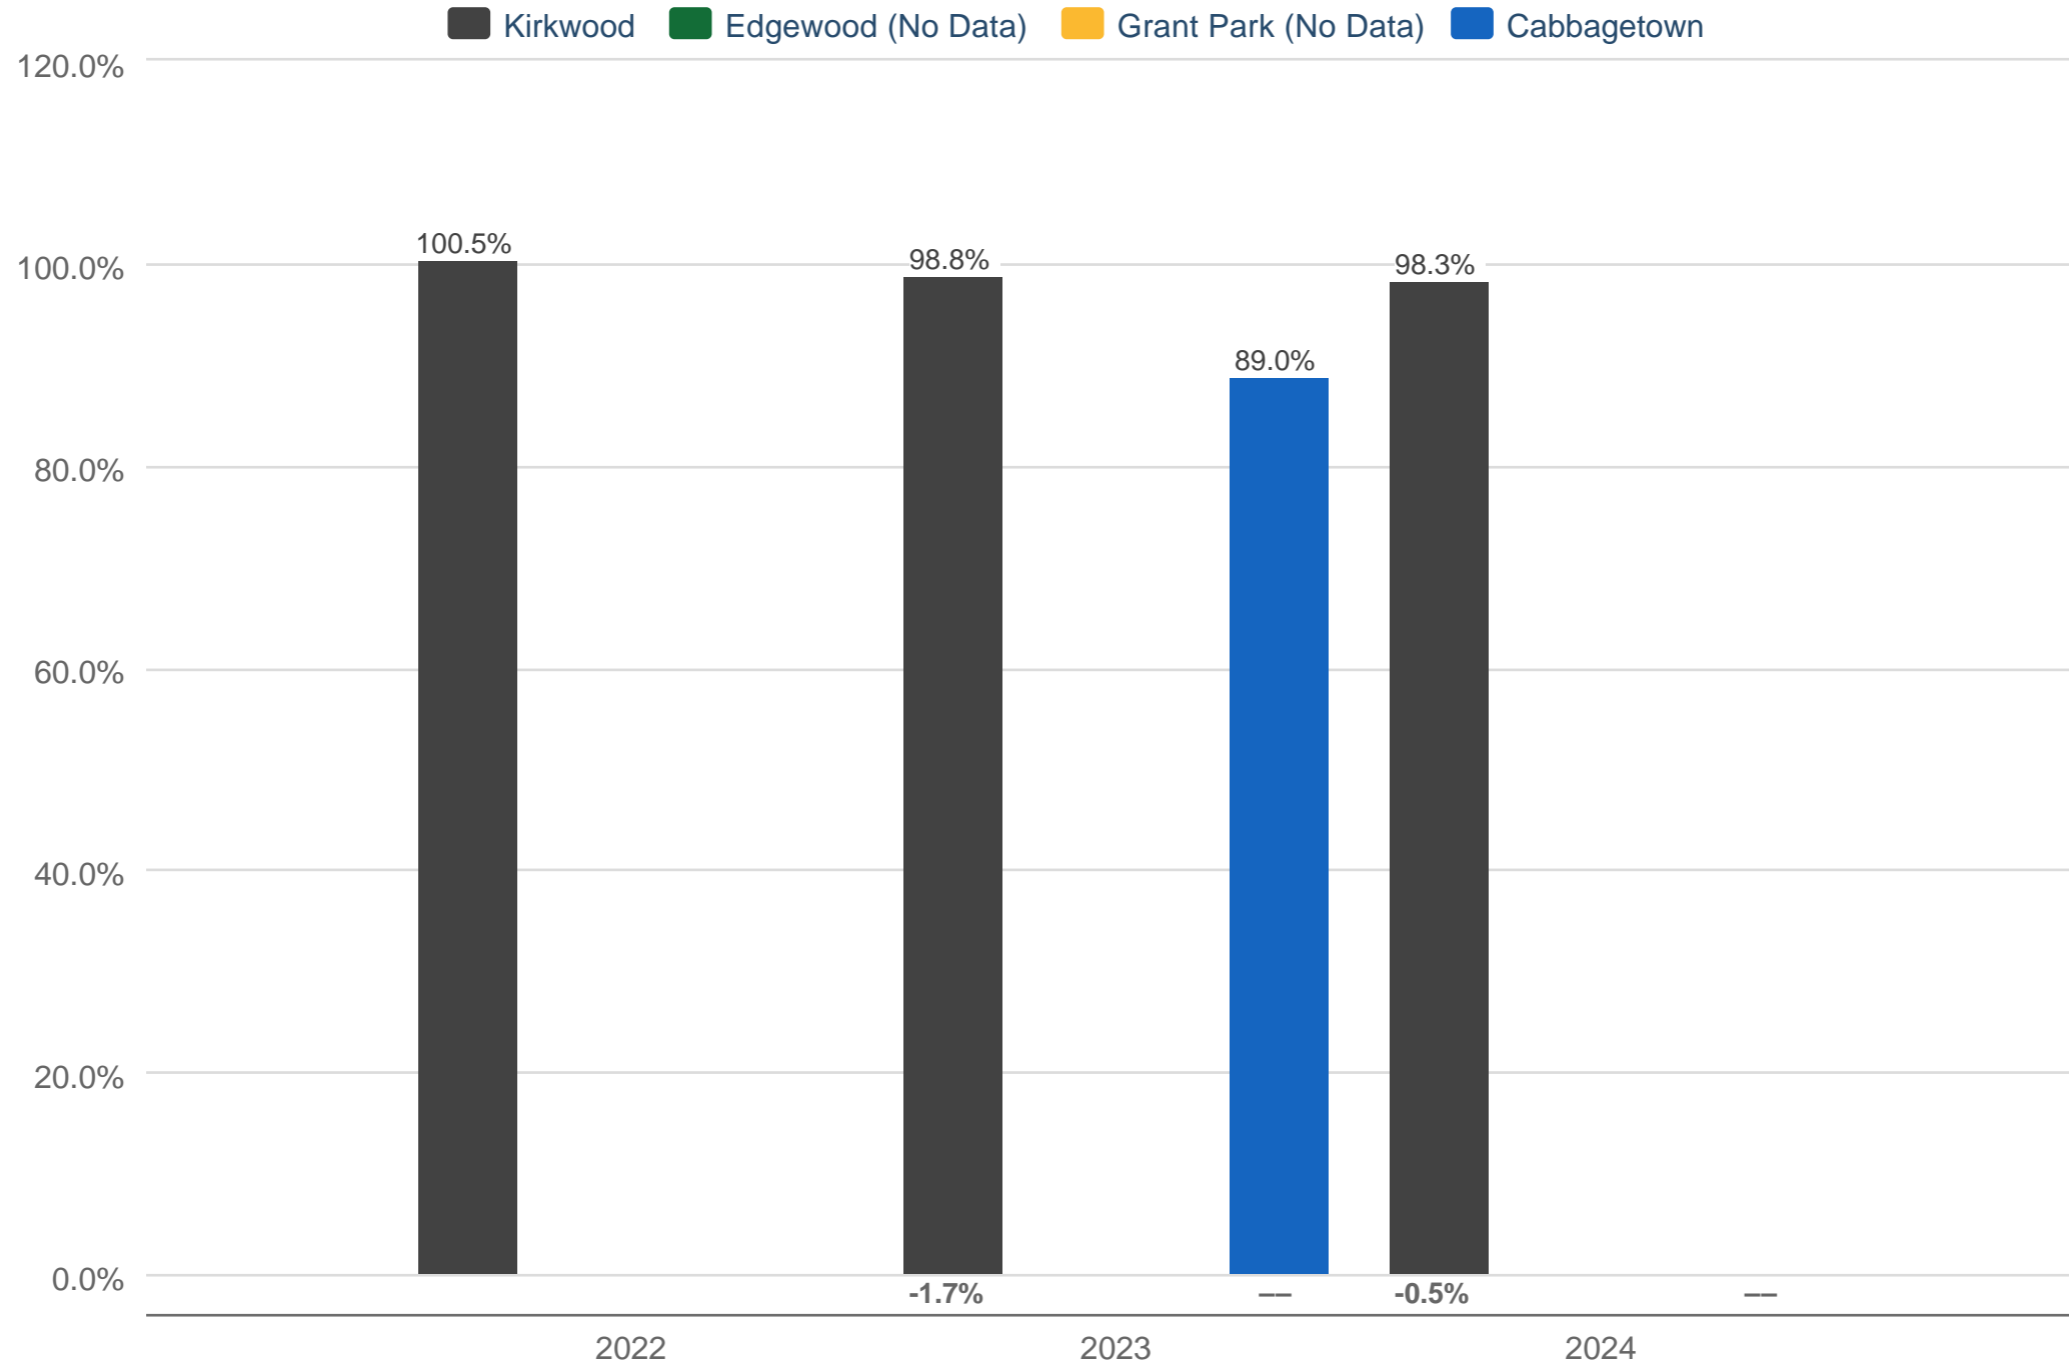

October Median Percent of Last Original Price

Kirkwood* & Edgewood* & Grant Park* & Cabbagetown*: 4 Bedrooms or More, 3 Bathrooms & 4 Bathrooms or More, Residential Detached, 2,501 sq ft or More

Each data point is 12 months of activity. Data is from November 7, 2024.

* User-defined area. All data from First Multiple Listing Service®. InfoSparks© 2024 ShowingTime.