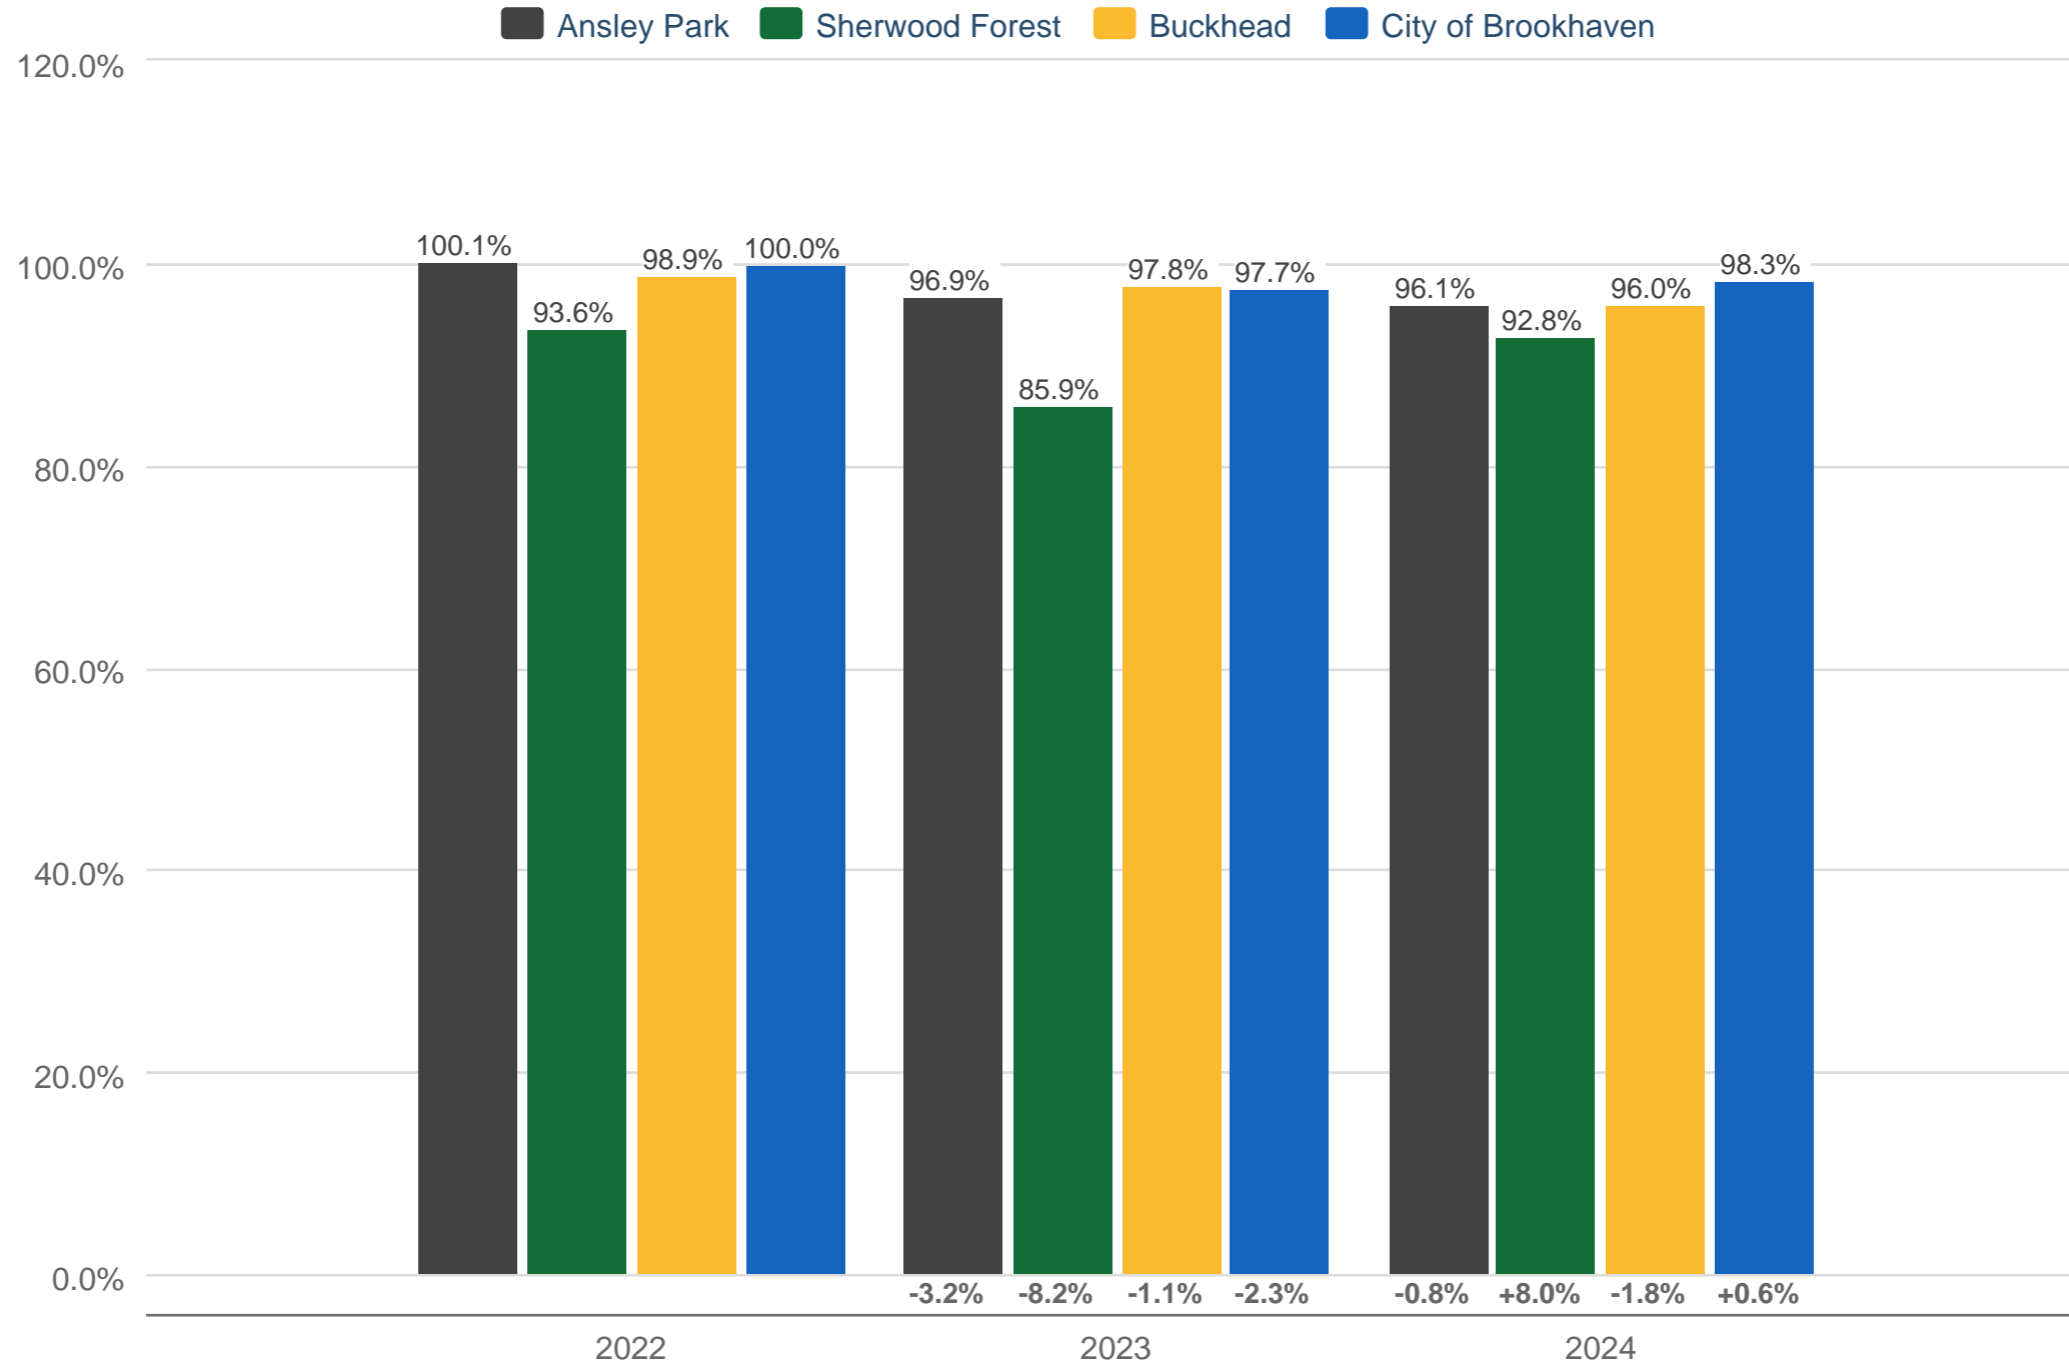

### October Median Percent of Last Original Price

Ansley Park\* & Sherwood Forest\* & Buckhead\* & City of Brookhaven\*: 4 Bedrooms or More, 4 Bathrooms or More, Residential Detached, 2,501 sq ft or More

Each data point is 12 months of activity. Data is from November 7, 2024.

\* User-defined area. All data from First Multiple Listing Service®. InfoSparks© 2024 ShowingTime.