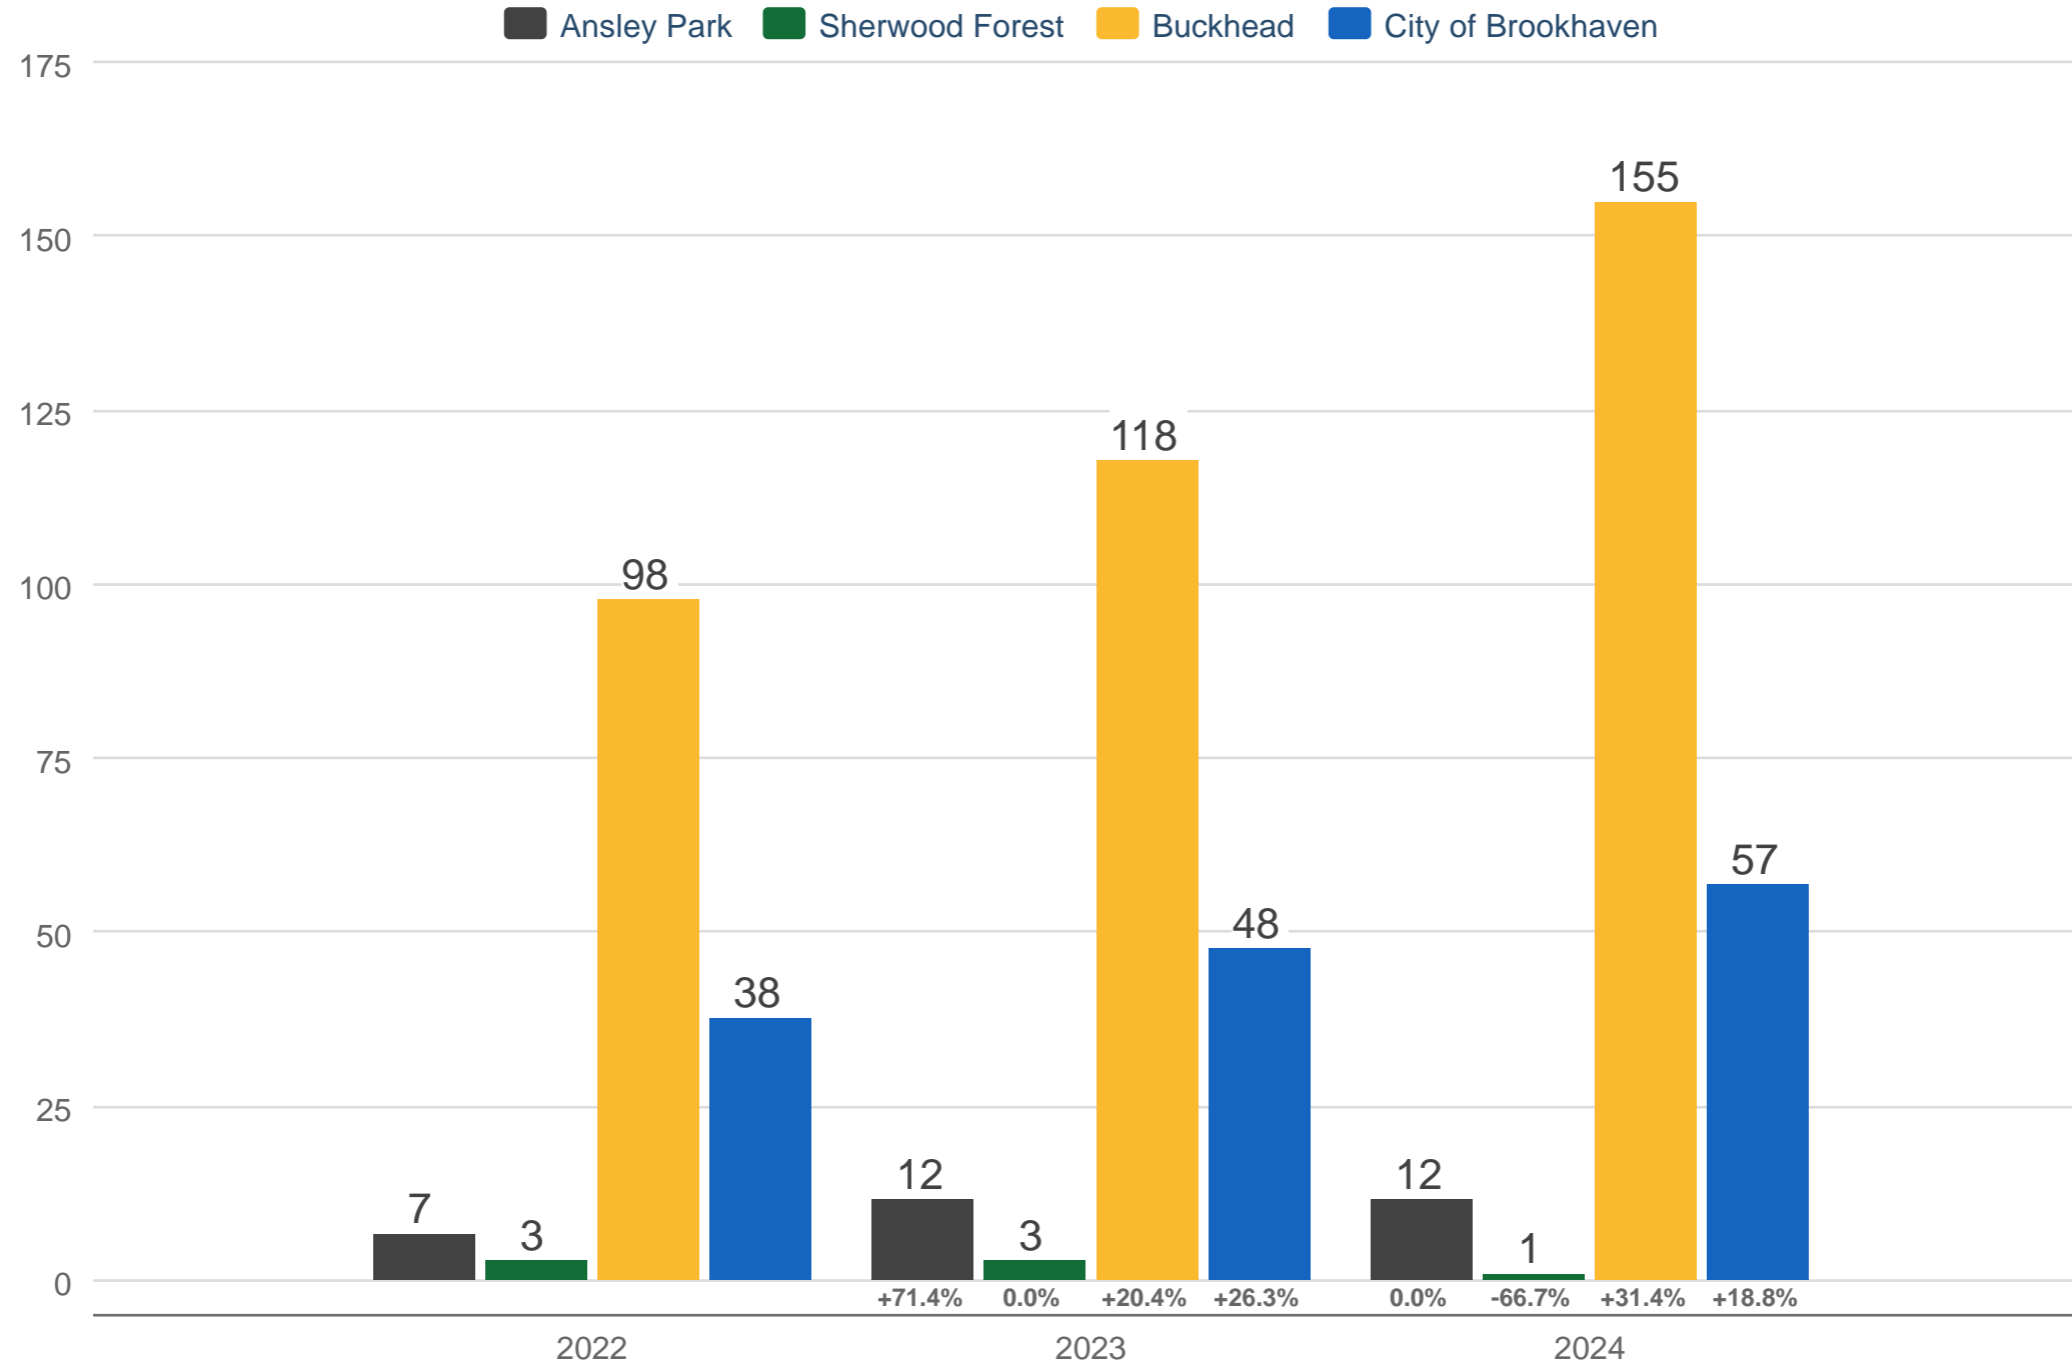

### October Homes for Sale

Ansley Park\* & Sherwood Forest\* & Buckhead\* & City of Brookhaven\*: 4 Bedrooms or More, 4 Bathrooms or More, Residential Detached, 2,501 sq ft or More

Each data point is 12 months of activity. Data is from November 7, 2024.

\* User-defined area. All data from First Multiple Listing Service®. InfoSparks© 2024 ShowingTime.