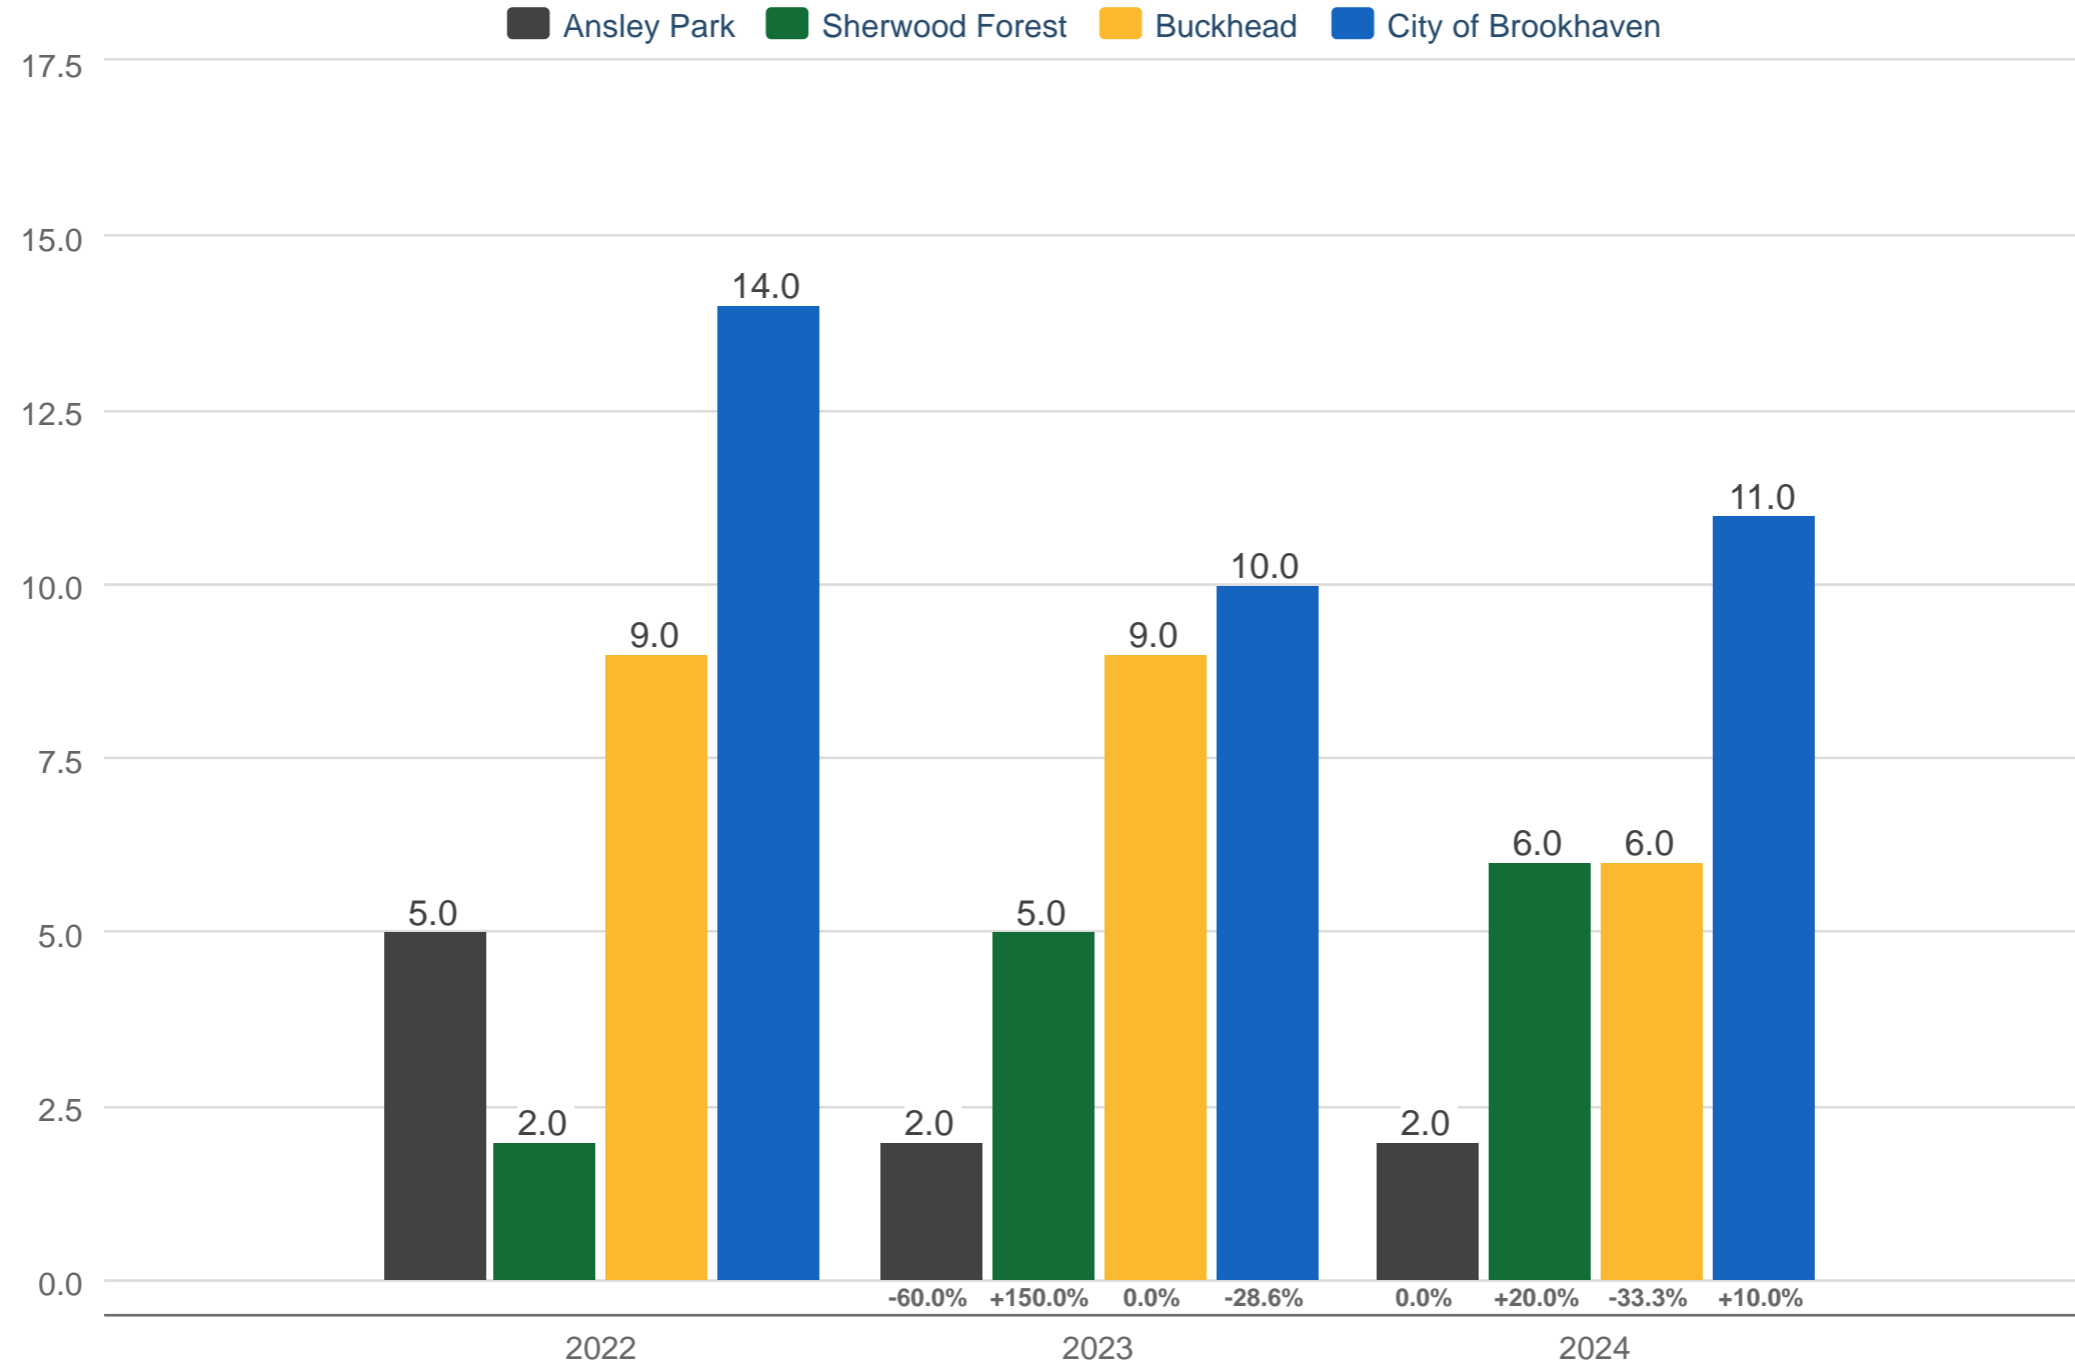

### October Median Showings to Pending

Ansley Park\* & Sherwood Forest\* & Buckhead\* & City of Brookhaven\*: 4 Bedrooms or More, 4 Bathrooms or More, Residential Detached, 2,501 sq ft or More

Each data point is 12 months of activity. Data is from November 7, 2024.

\* User-defined area. All data from First Multiple Listing Service®. InfoSparks© 2024 ShowingTime.