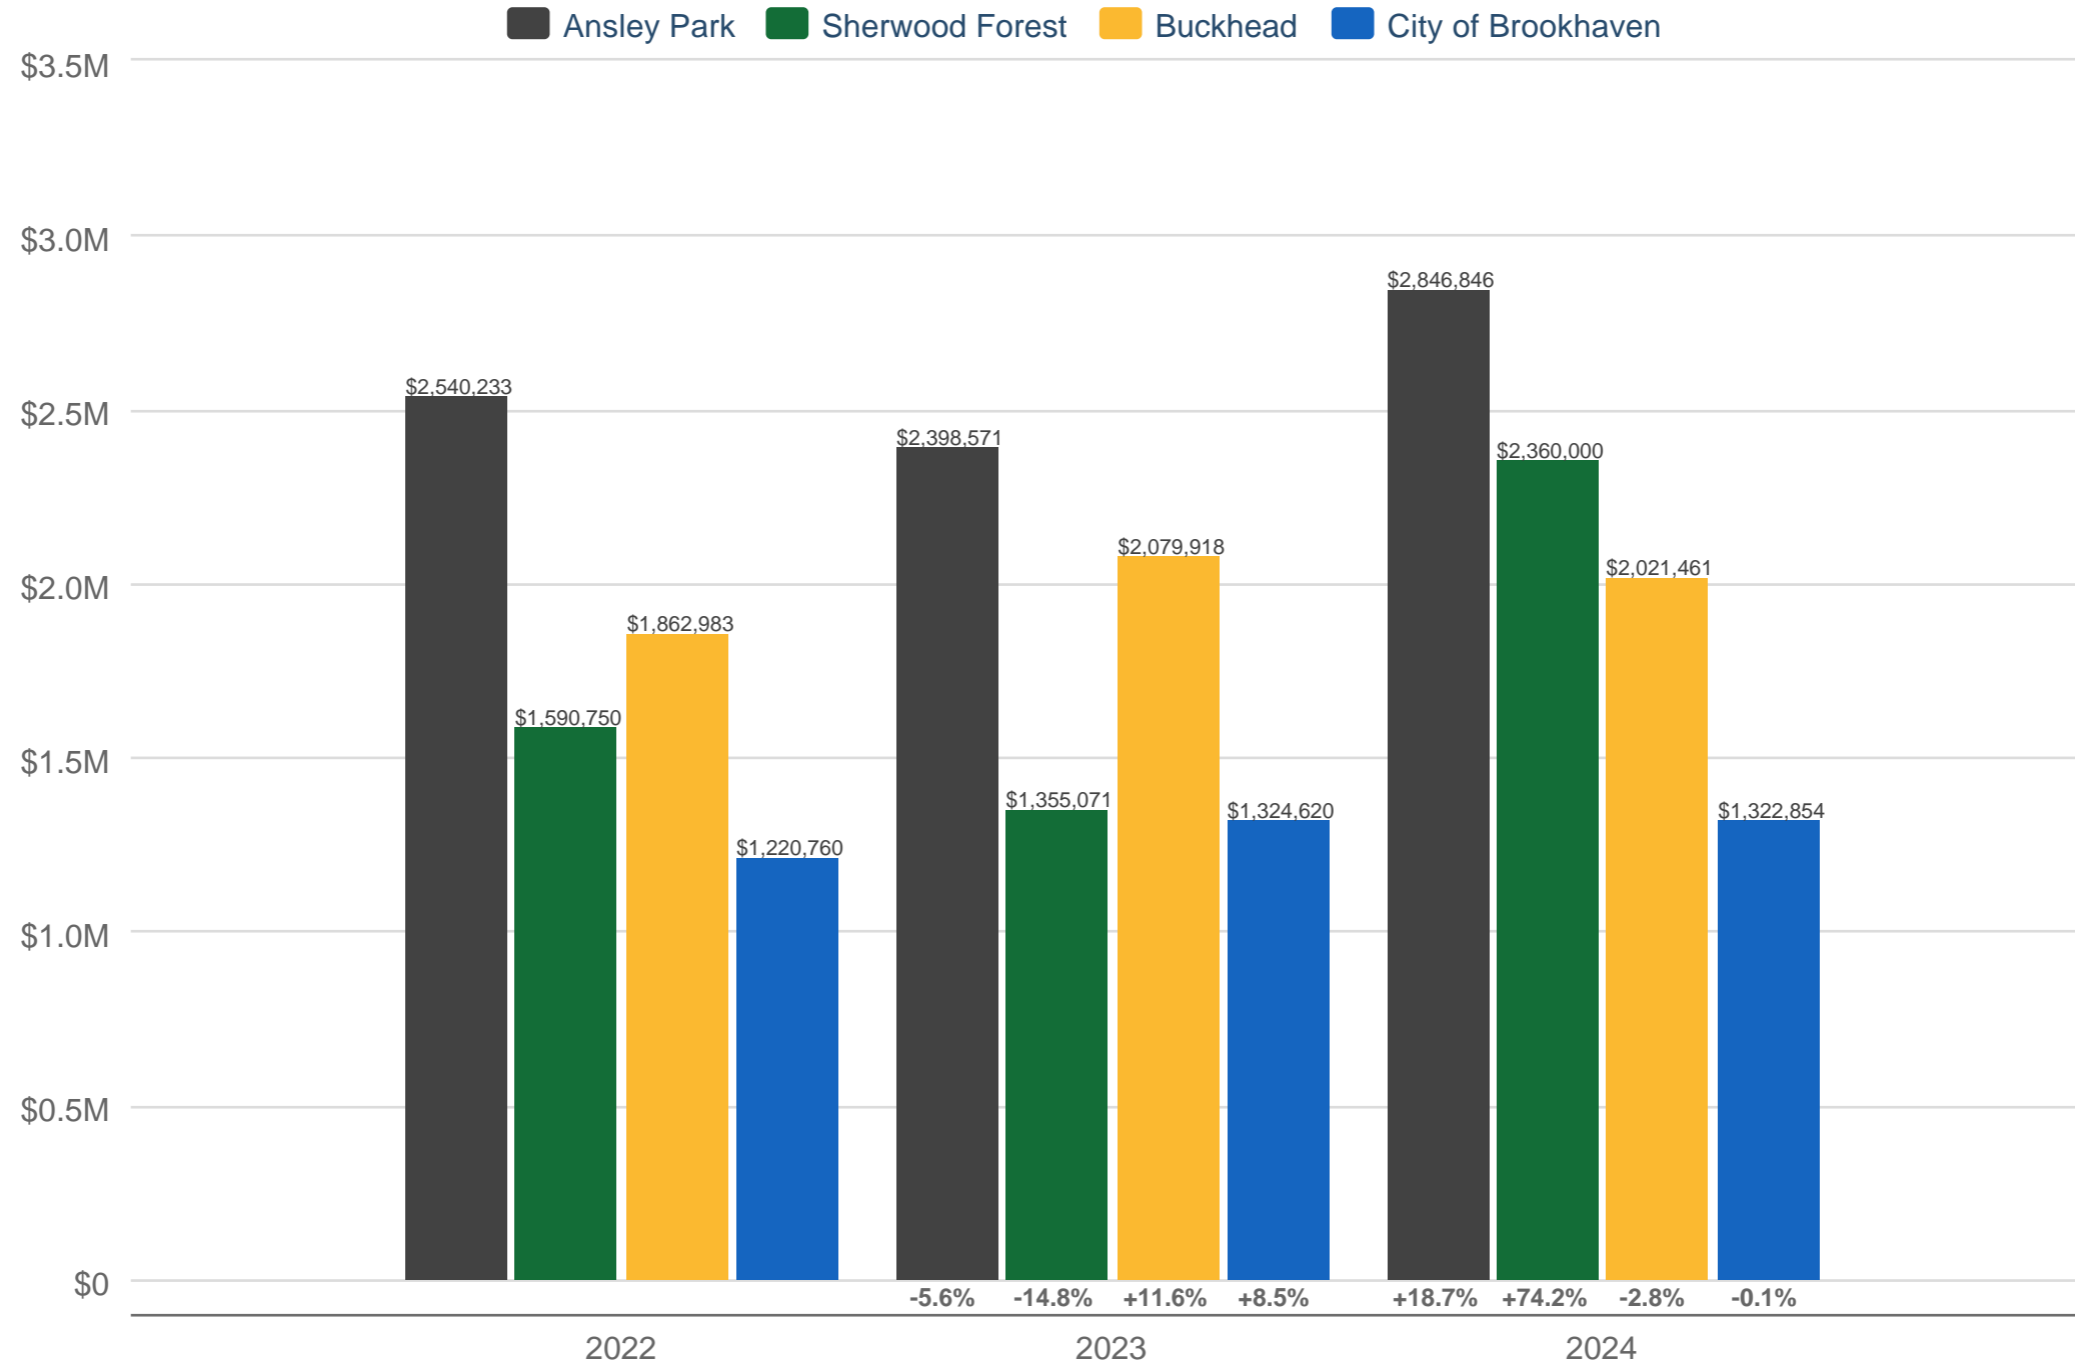

### October Average Sales Price

Ansley Park\* & Sherwood Forest\* & Buckhead\* & City of Brookhaven\*: 4 Bedrooms or More, 4 Bathrooms or More, Residential Detached, 2,501 sq ft or More

Each data point is 12 months of activity. Data is from November 7, 2024.

\* User-defined area. All data from First Multiple Listing Service®. InfoSparks© 2024 ShowingTime.