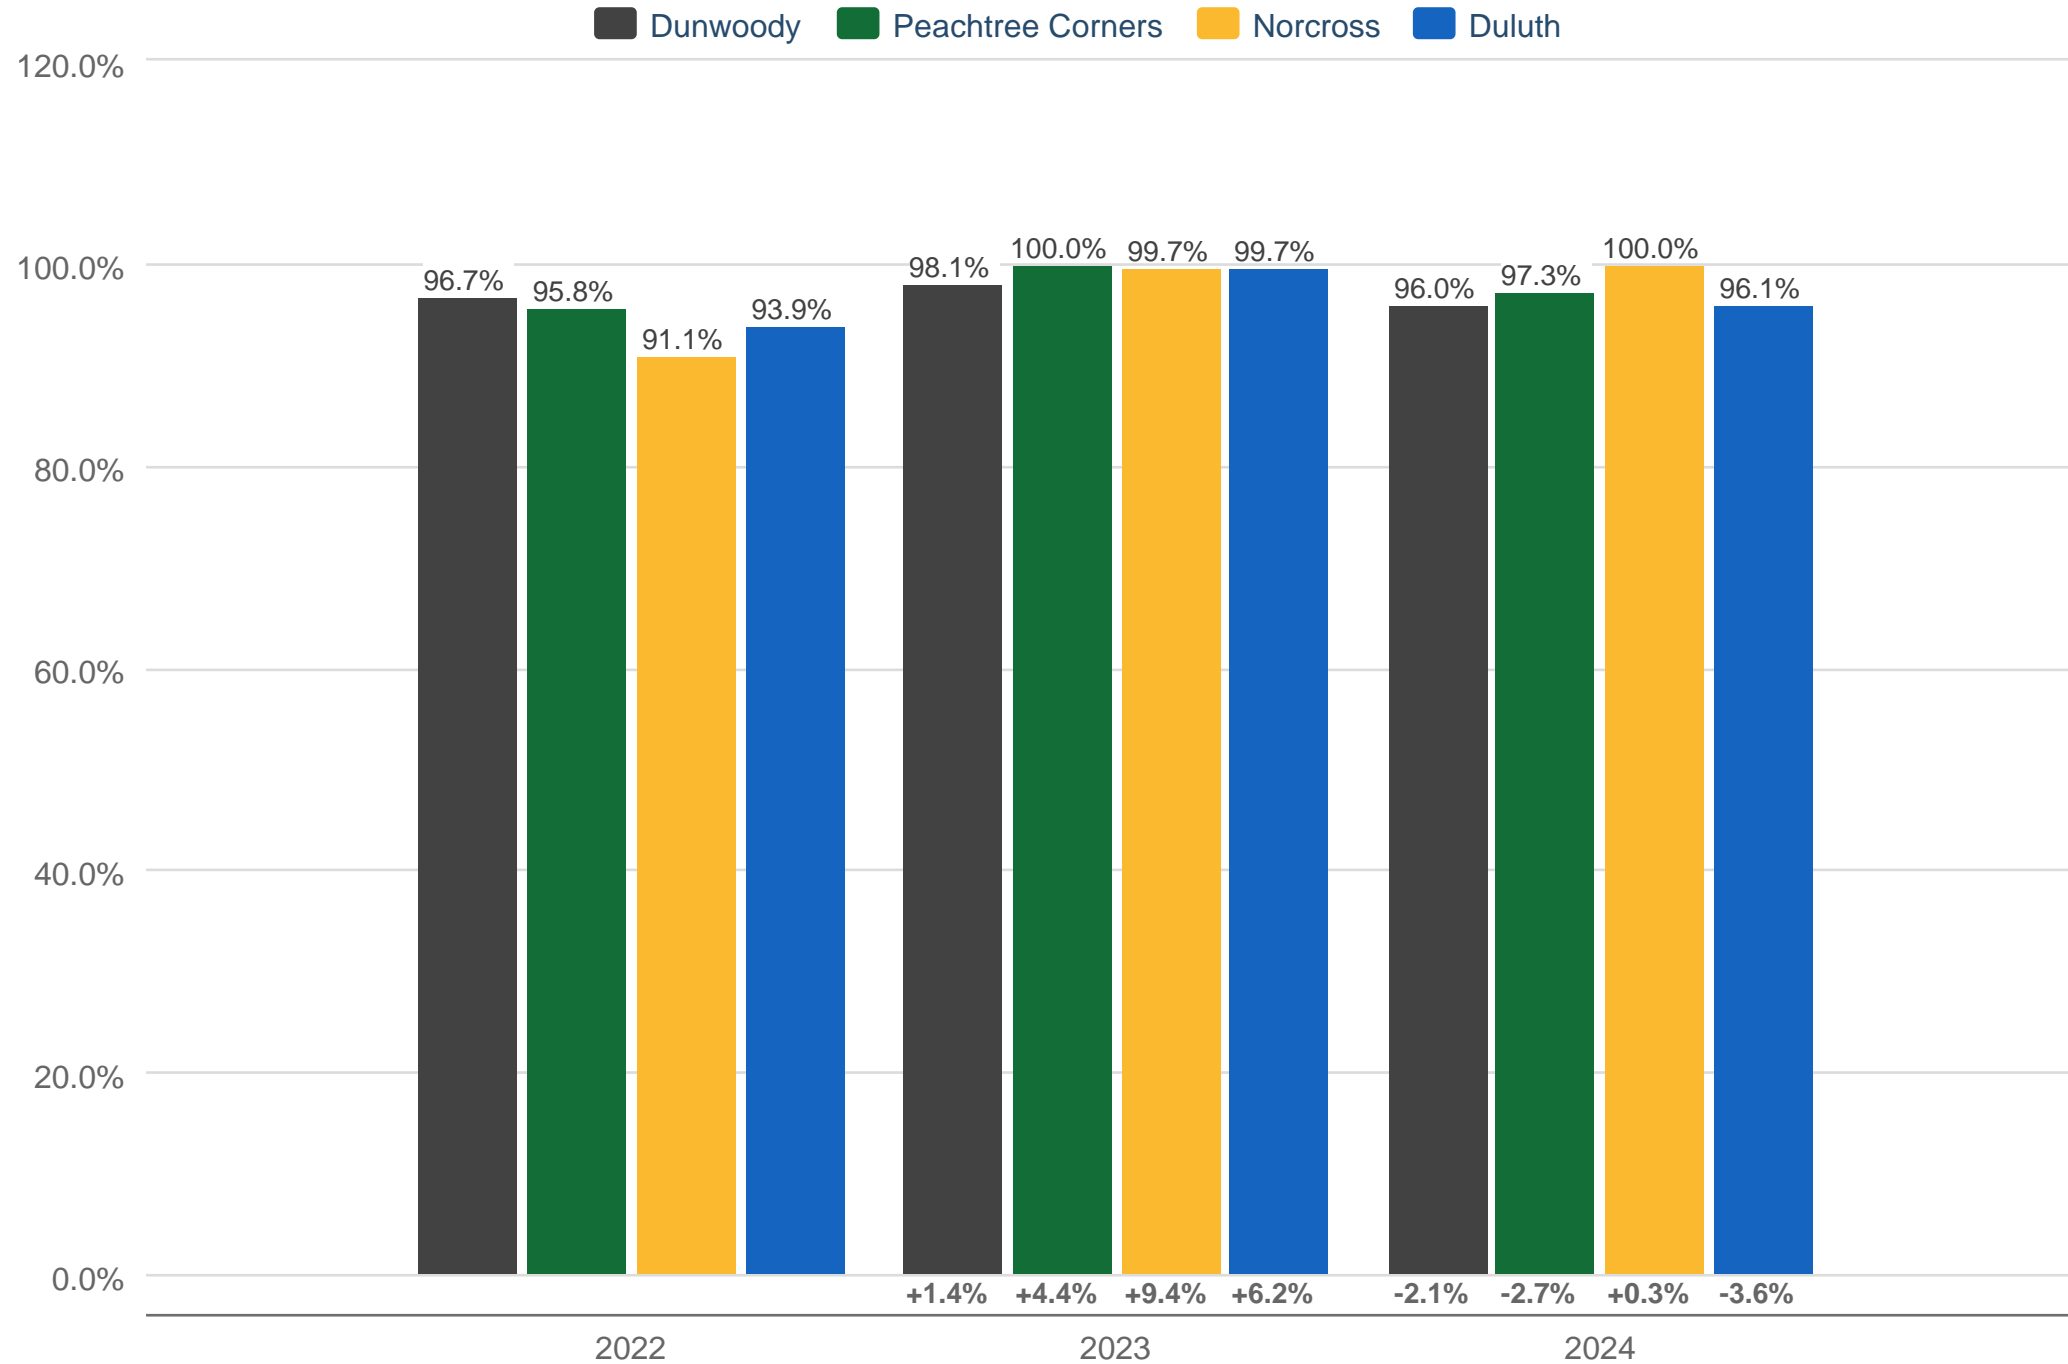

October Median Percent of Last Original Price

Dunwoody & Peachtree Corners & Norcross & Duluth: 4 Bedrooms or More, 3 Bathrooms & 4 Bathrooms or More, Residential Detached, 2,501 sq ft or More

Each data point is one month of activity. Data is from November 7, 2024.

All data from First Multiple Listing Service®. InfoSparks© 2024 ShowingTime.