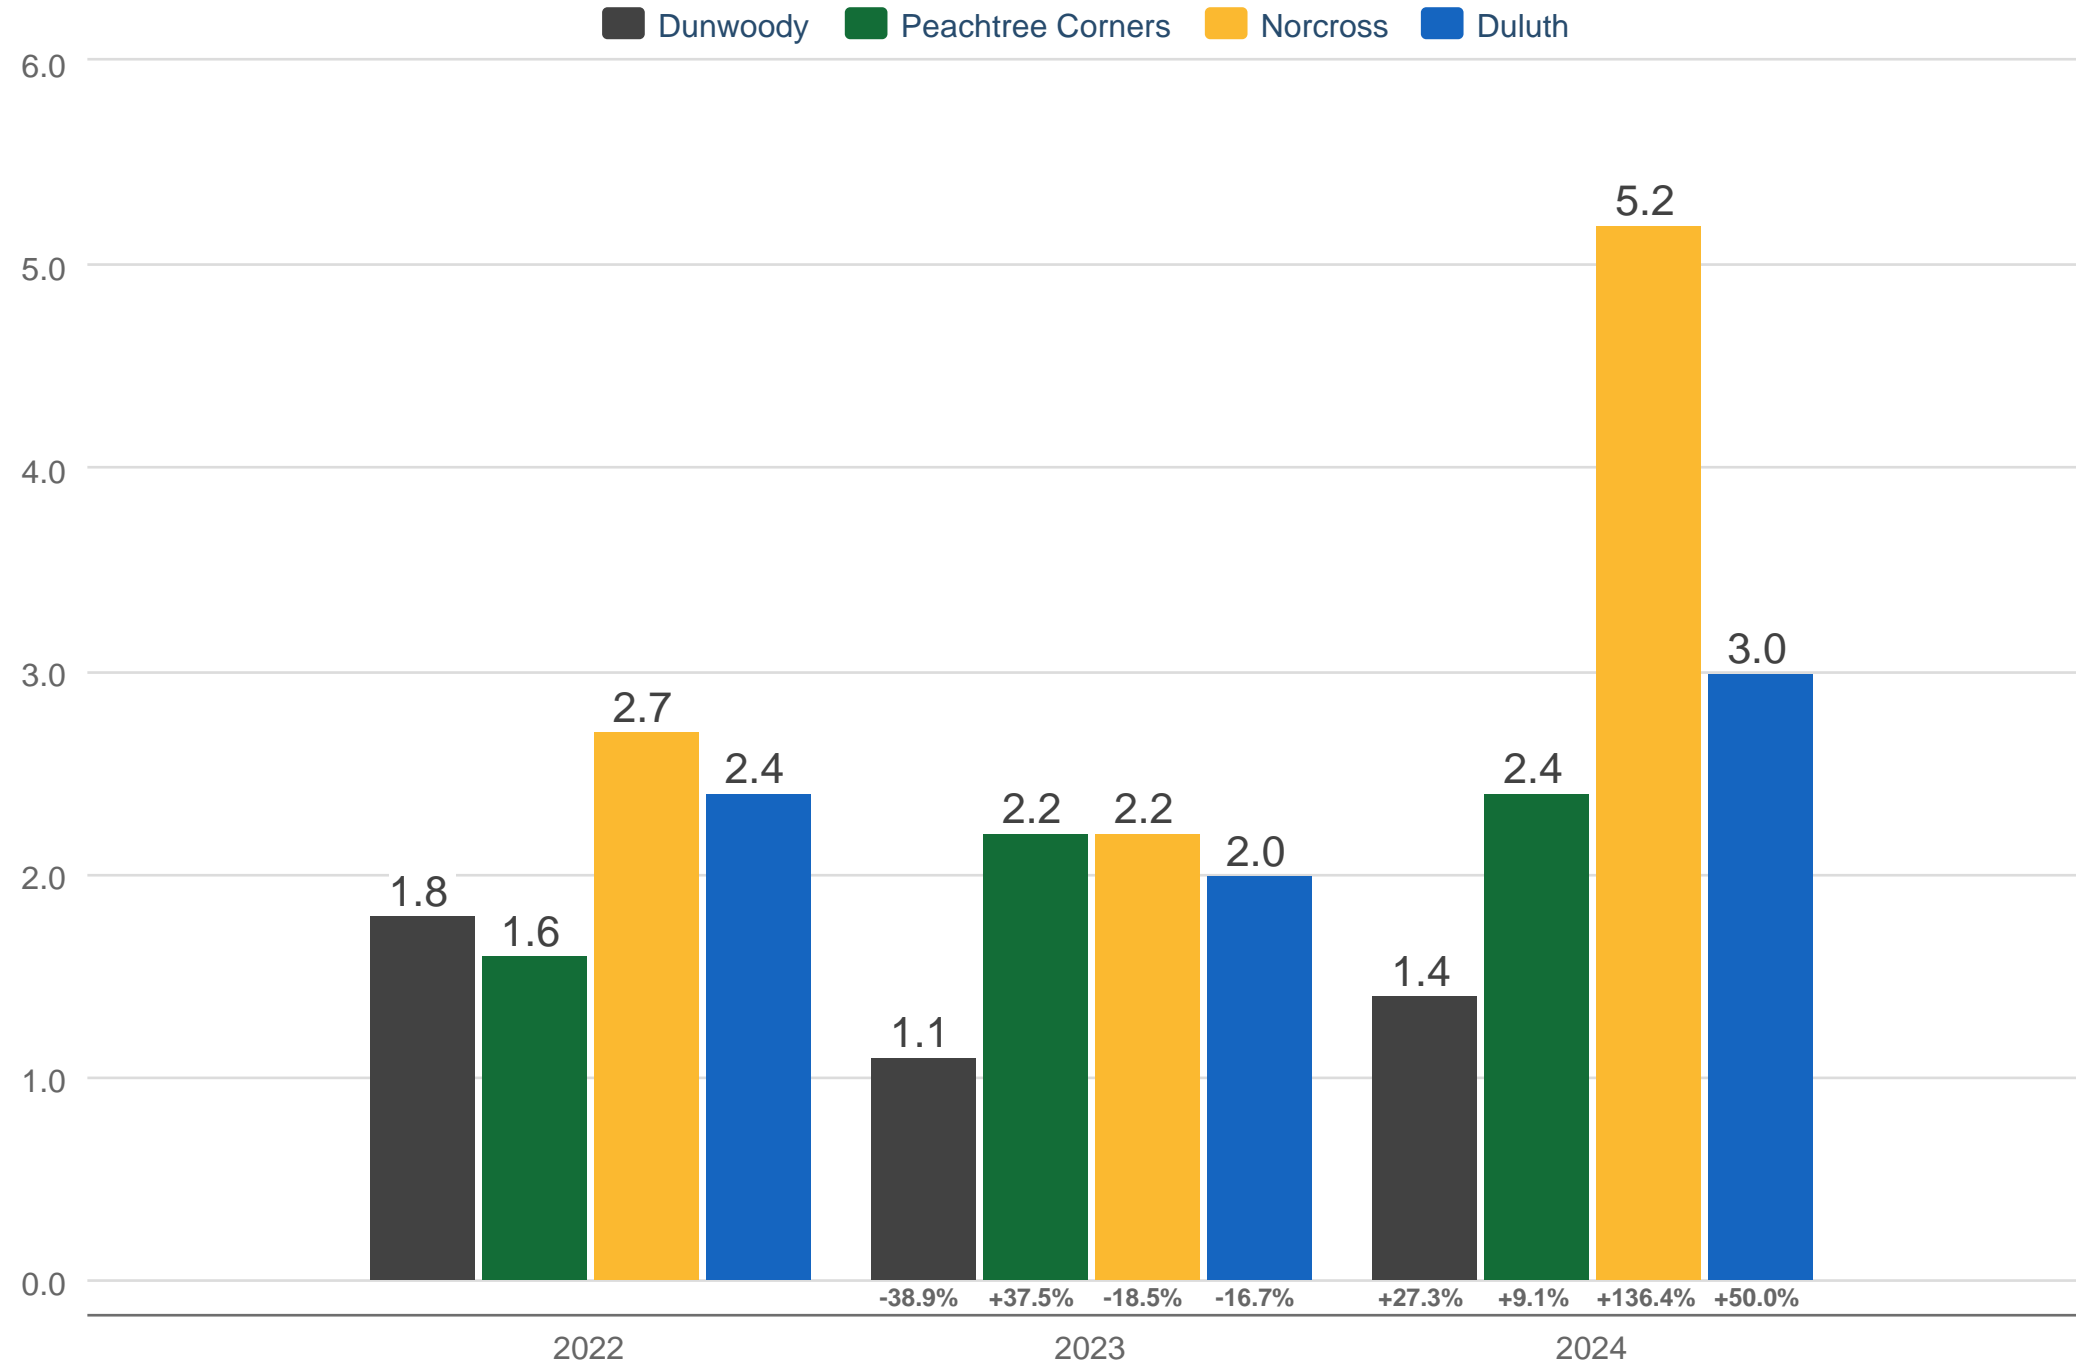

October Months Supply of Homes for Sale

Dunwoody & Peachtree Corners & Norcross & Duluth: 4 Bedrooms or More, 3 Bathrooms & 4 Bathrooms or More, Residential Detached, 2,501 sq ft or More

Each data point is one month of activity. Data is from November 7, 2024.

All data from First Multiple Listing Service®. InfoSparks© 2024 ShowingTime.