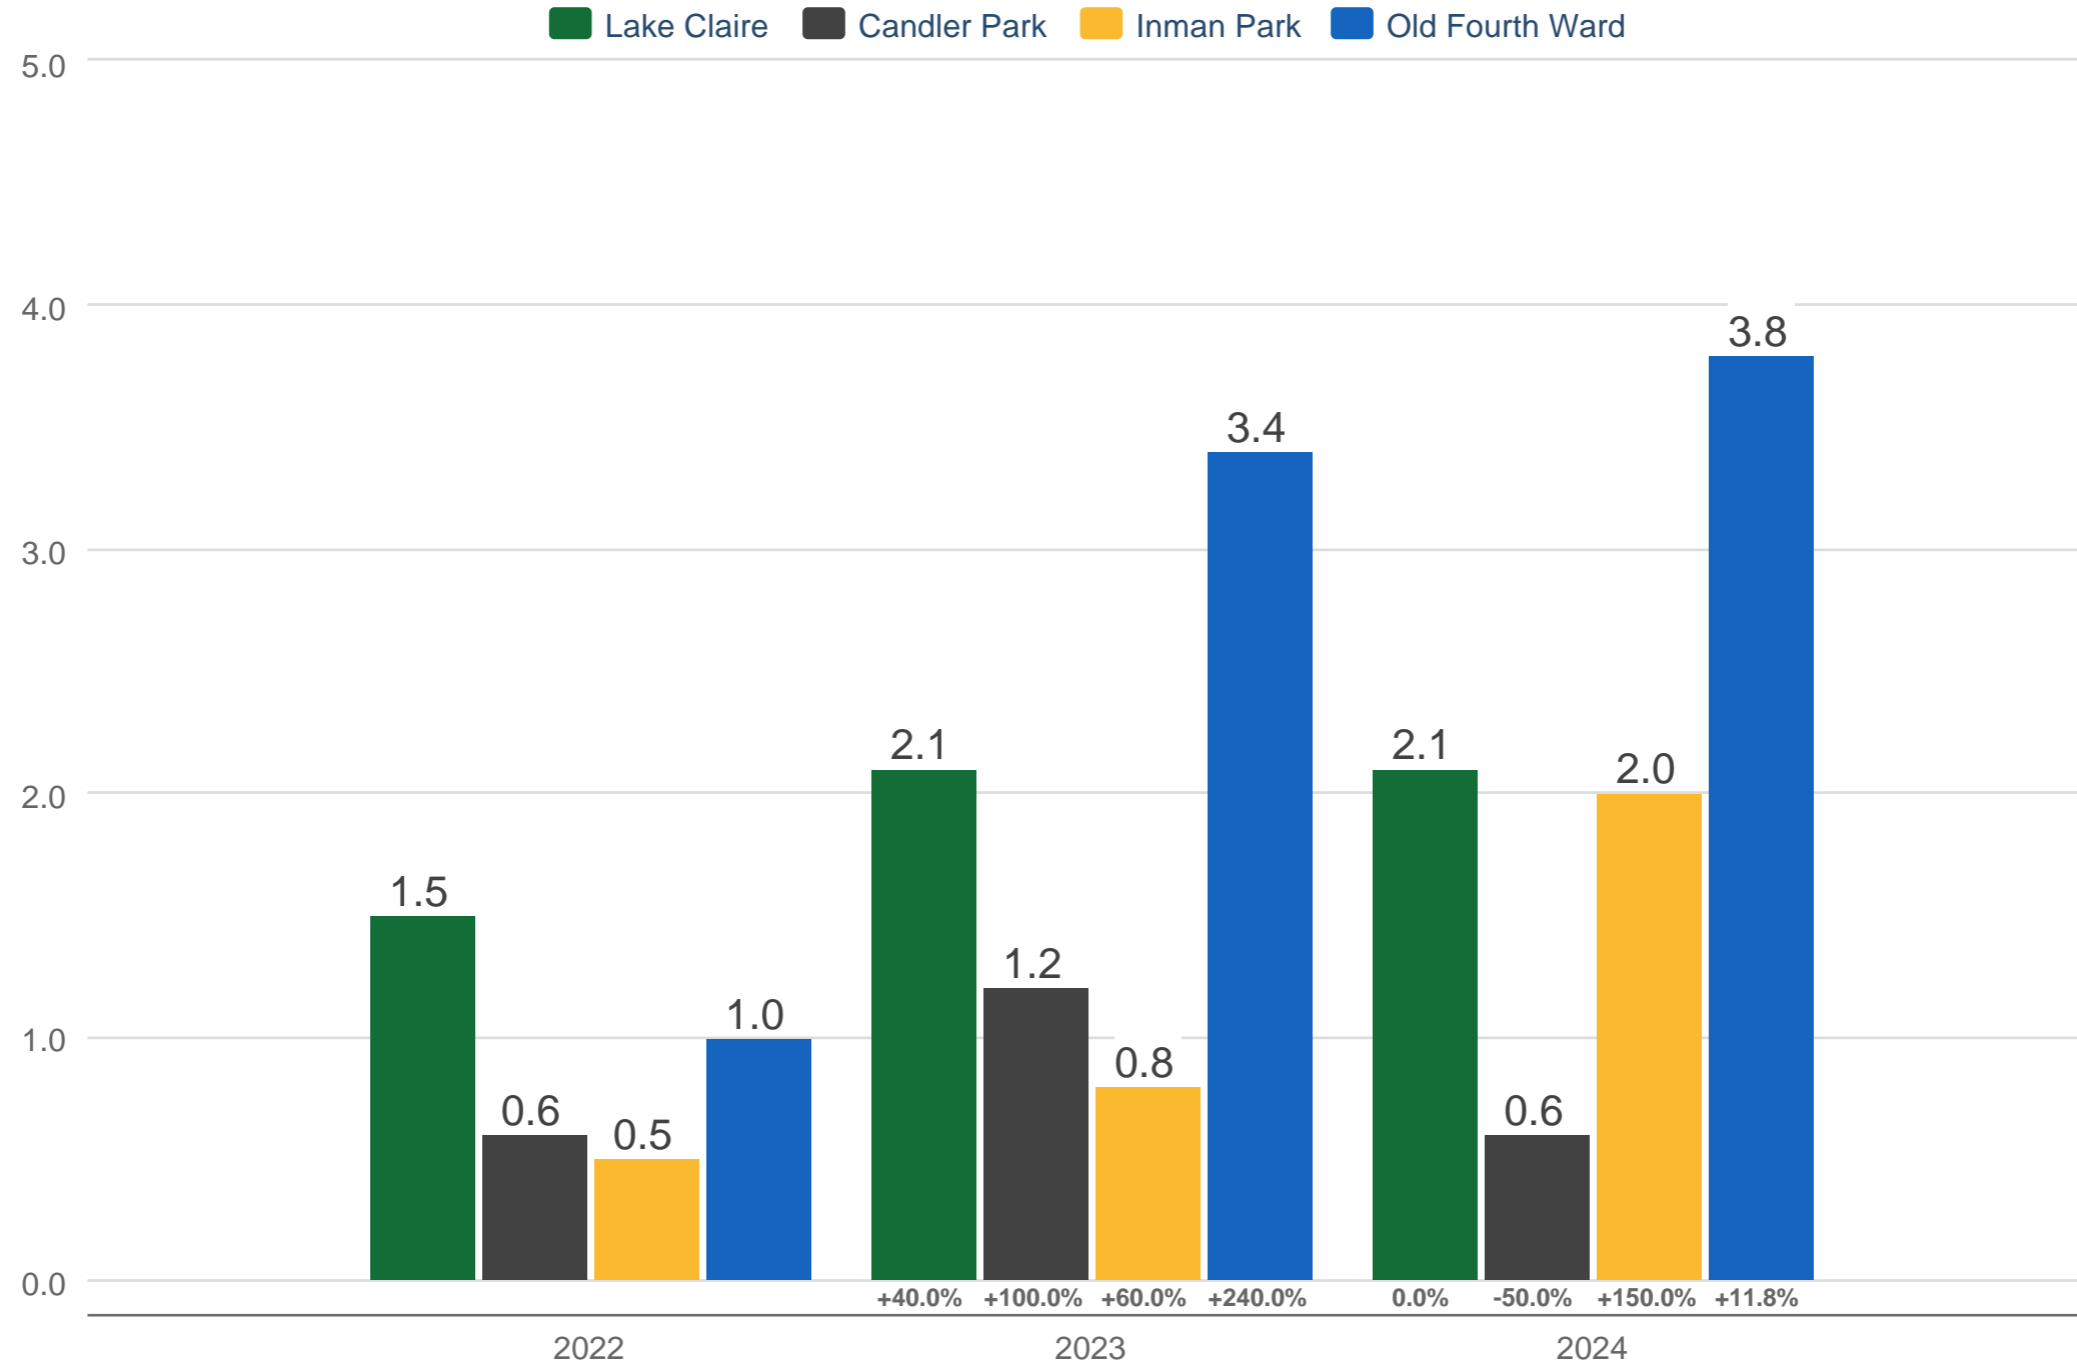

### October Months Supply of Homes for Sale

Lake Claire\* & Candler Park\* & Inman Park\* & Old Fourth Ward\*: 4 Bedrooms or More, 3 Bathrooms & 4 Bathrooms or More, Residential Detached, 2,501 sq ft or More

Each data point is 12 months of activity. Data is from November 7, 2024.

\* User-defined area. All data from First Multiple Listing Service®. InfoSparks© 2024 ShowingTime.