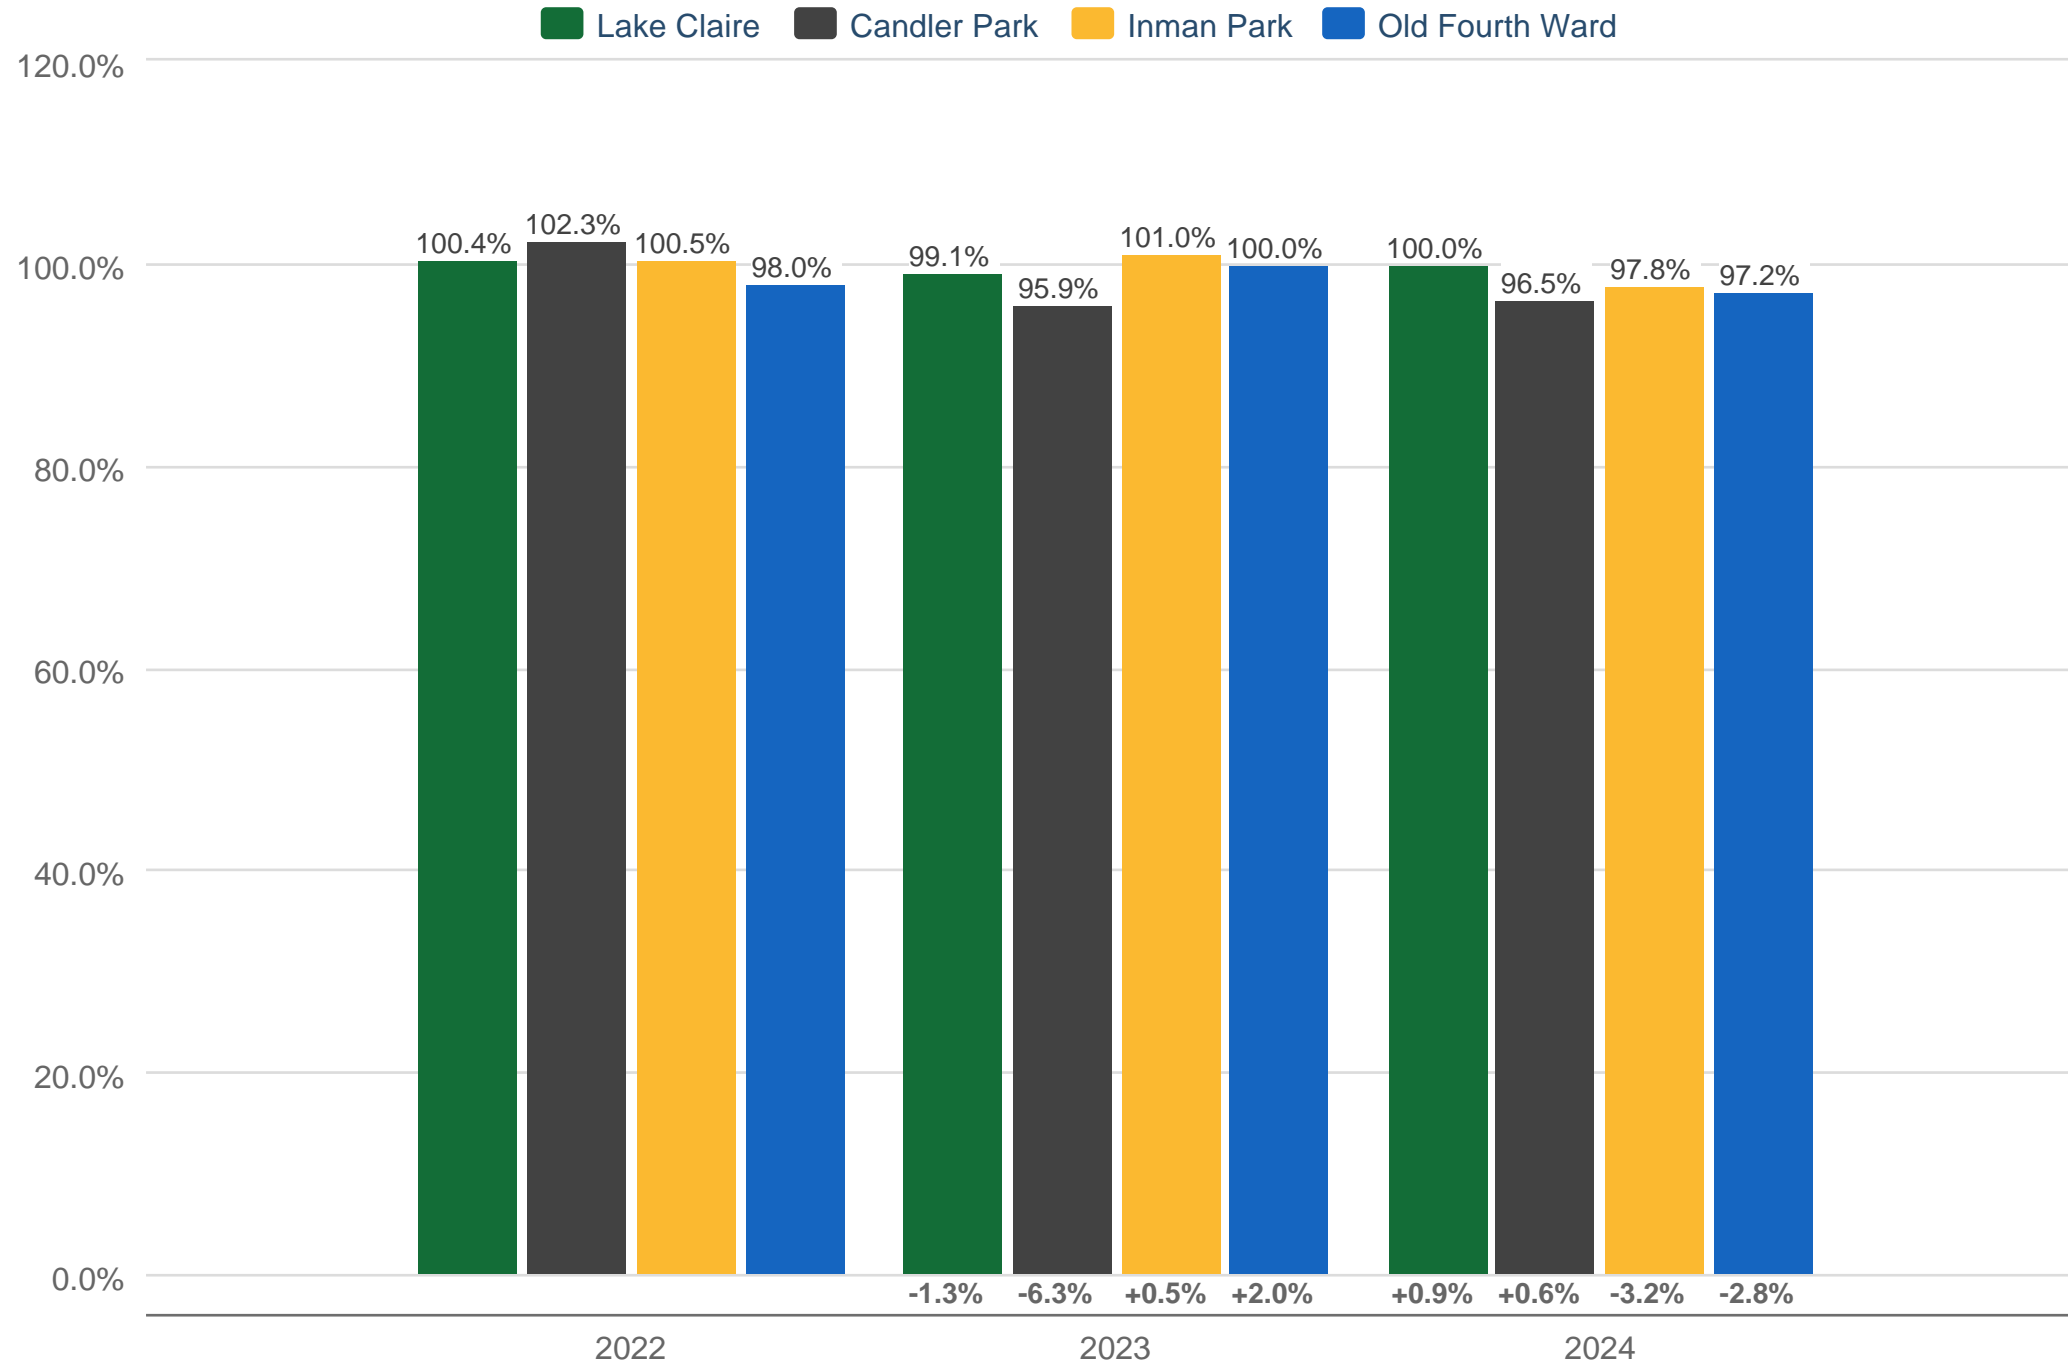

October Median Percent of Last Original Price

Lake Claire* & Candler Park* & Inman Park* & Old Fourth Ward*: 4 Bedrooms or More, 3 Bathrooms & 4 Bathrooms or More, Residential Detached, 2,501 sq ft or More

Each data point is 12 months of activity. Data is from November 7, 2024.

* User-defined area. All data from First Multiple Listing Service®. InfoSparks© 2024 ShowingTime.