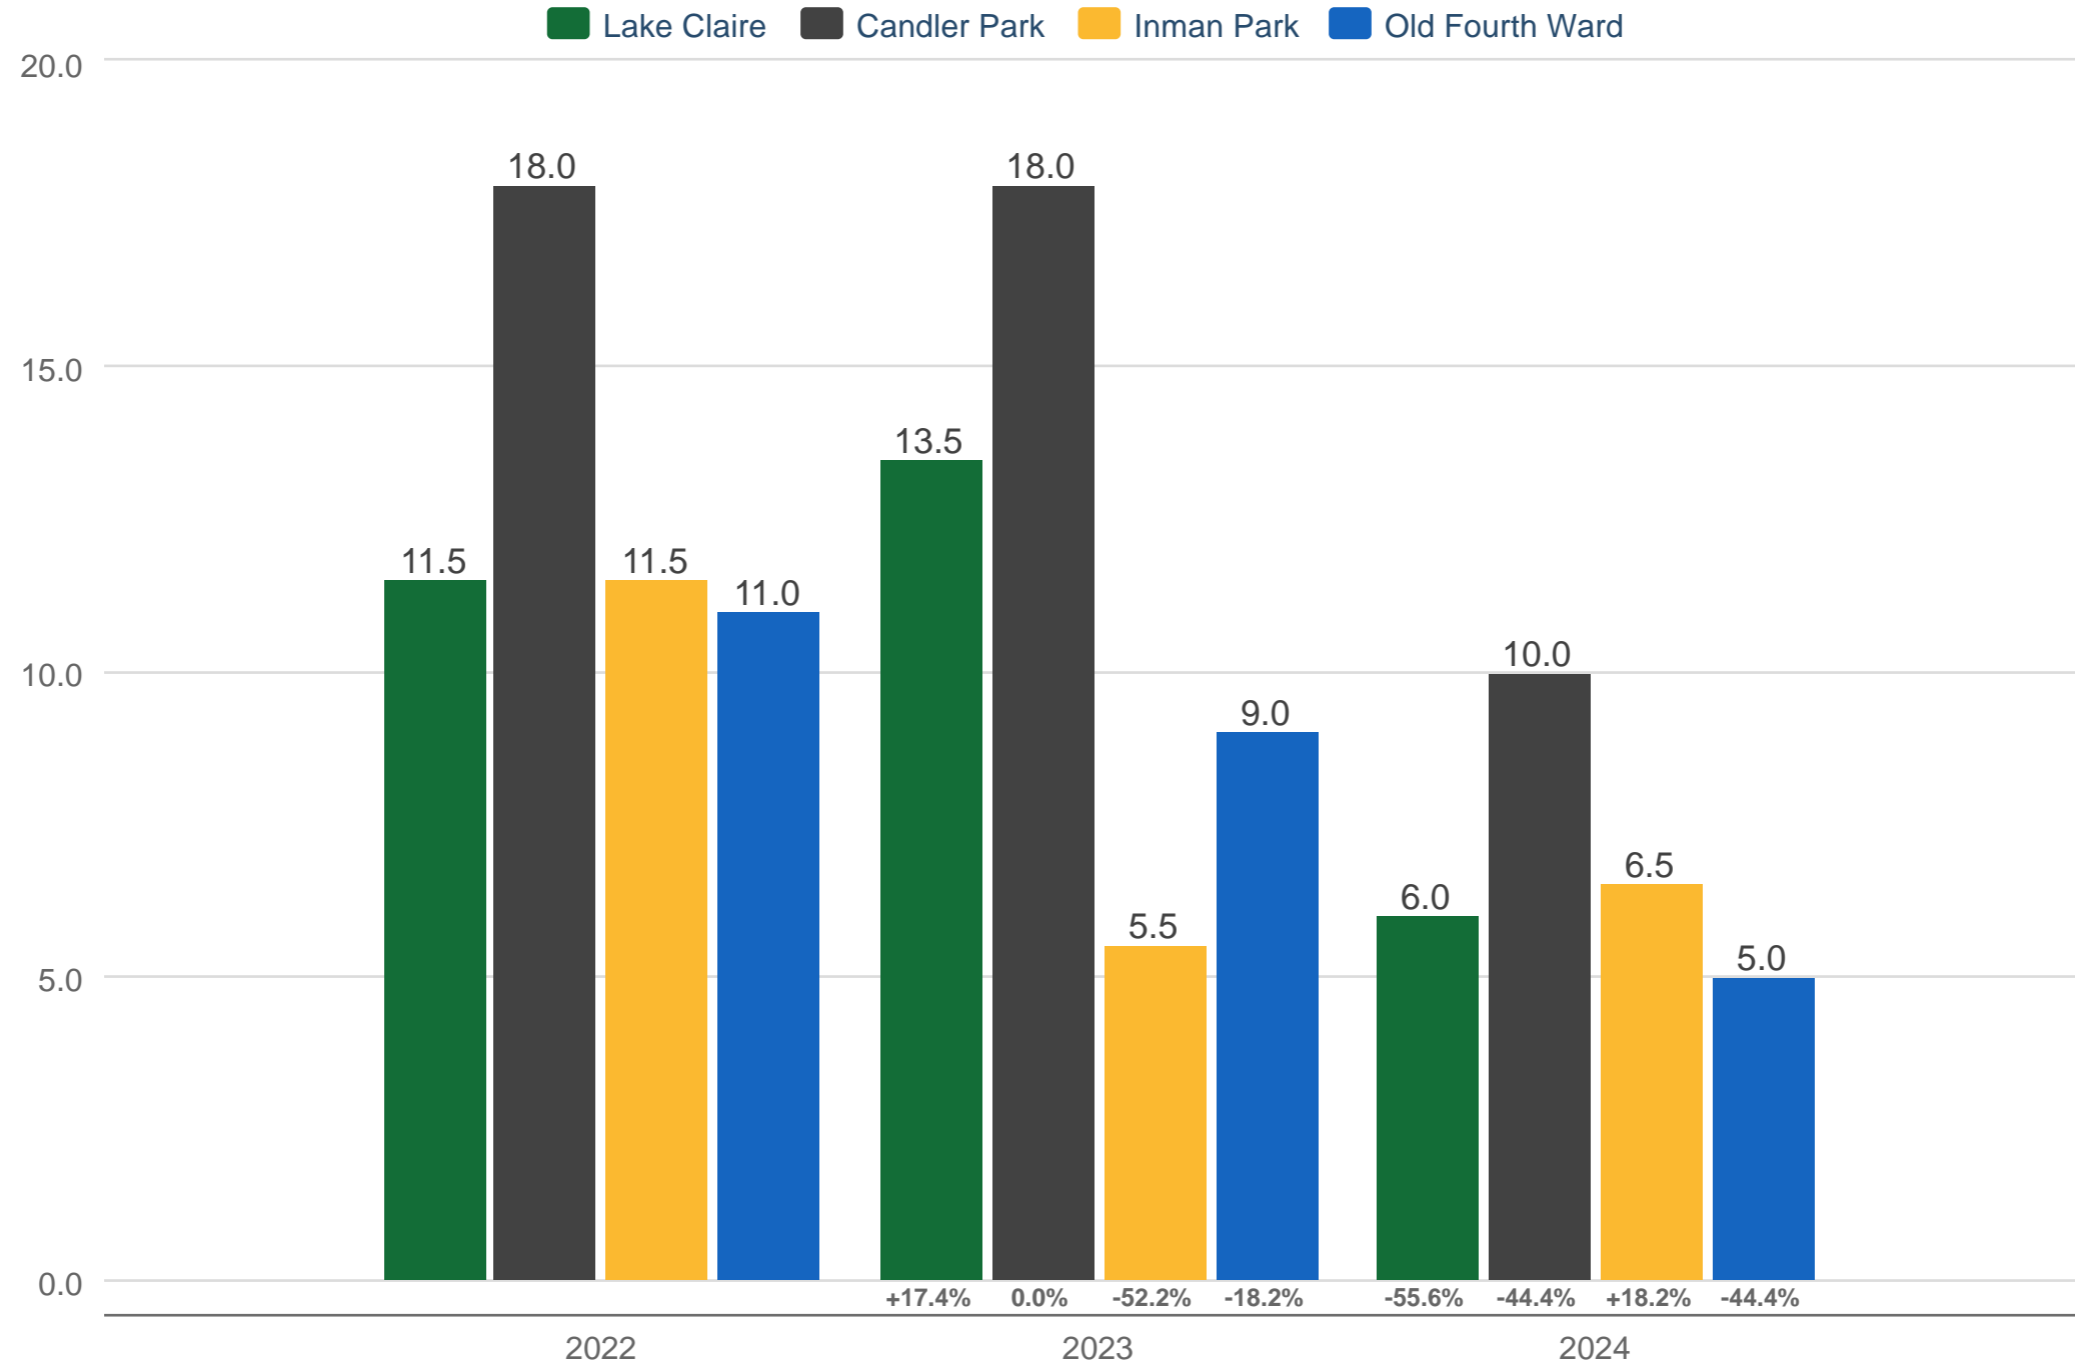

### October Median Showings to Pending

Lake Claire\* & Candler Park\* & Inman Park\* & Old Fourth Ward\*: 4 Bedrooms or More, 3 Bathrooms & 4 Bathrooms or More, Residential Detached, 2,501 sq ft or More

Each data point is 12 months of activity. Data is from November 7, 2024.

\* User-defined area. All data from First Multiple Listing Service®. InfoSparks© 2024 ShowingTime.