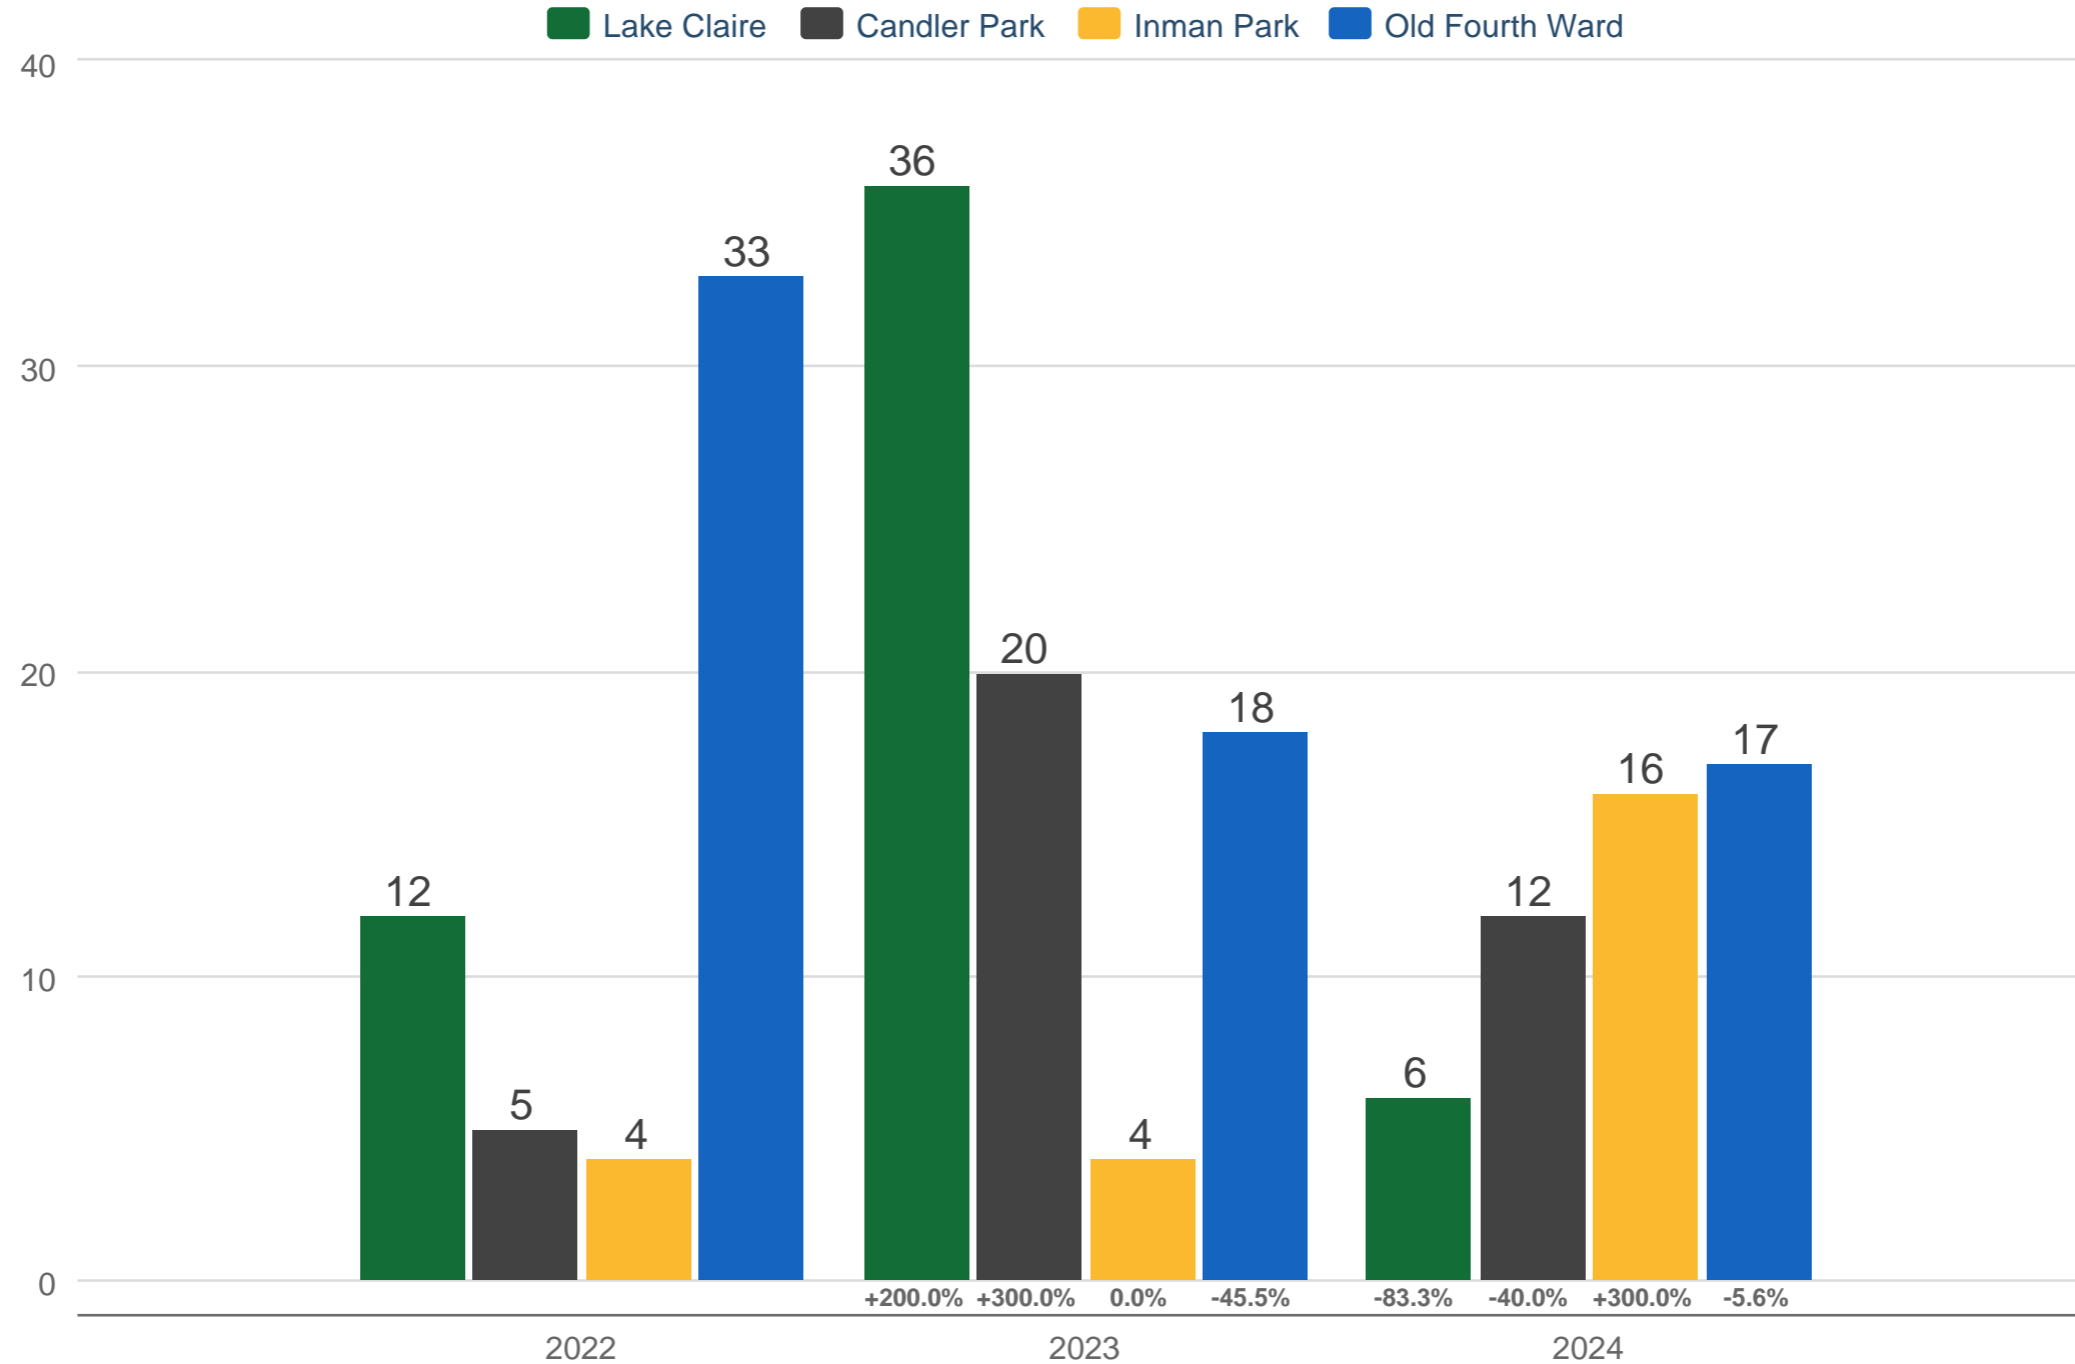

October Median Days on Market

Lake Claire* & Candler Park* & Inman Park* & Old Fourth Ward*: 4 Bedrooms or More, 3 Bathrooms & 4 Bathrooms or More, Residential Detached, 2,501 sq ft or More

Each data point is 12 months of activity. Data is from November 7, 2024.

* User-defined area. All data from First Multiple Listing Service®. InfoSparks© 2024 ShowingTime.