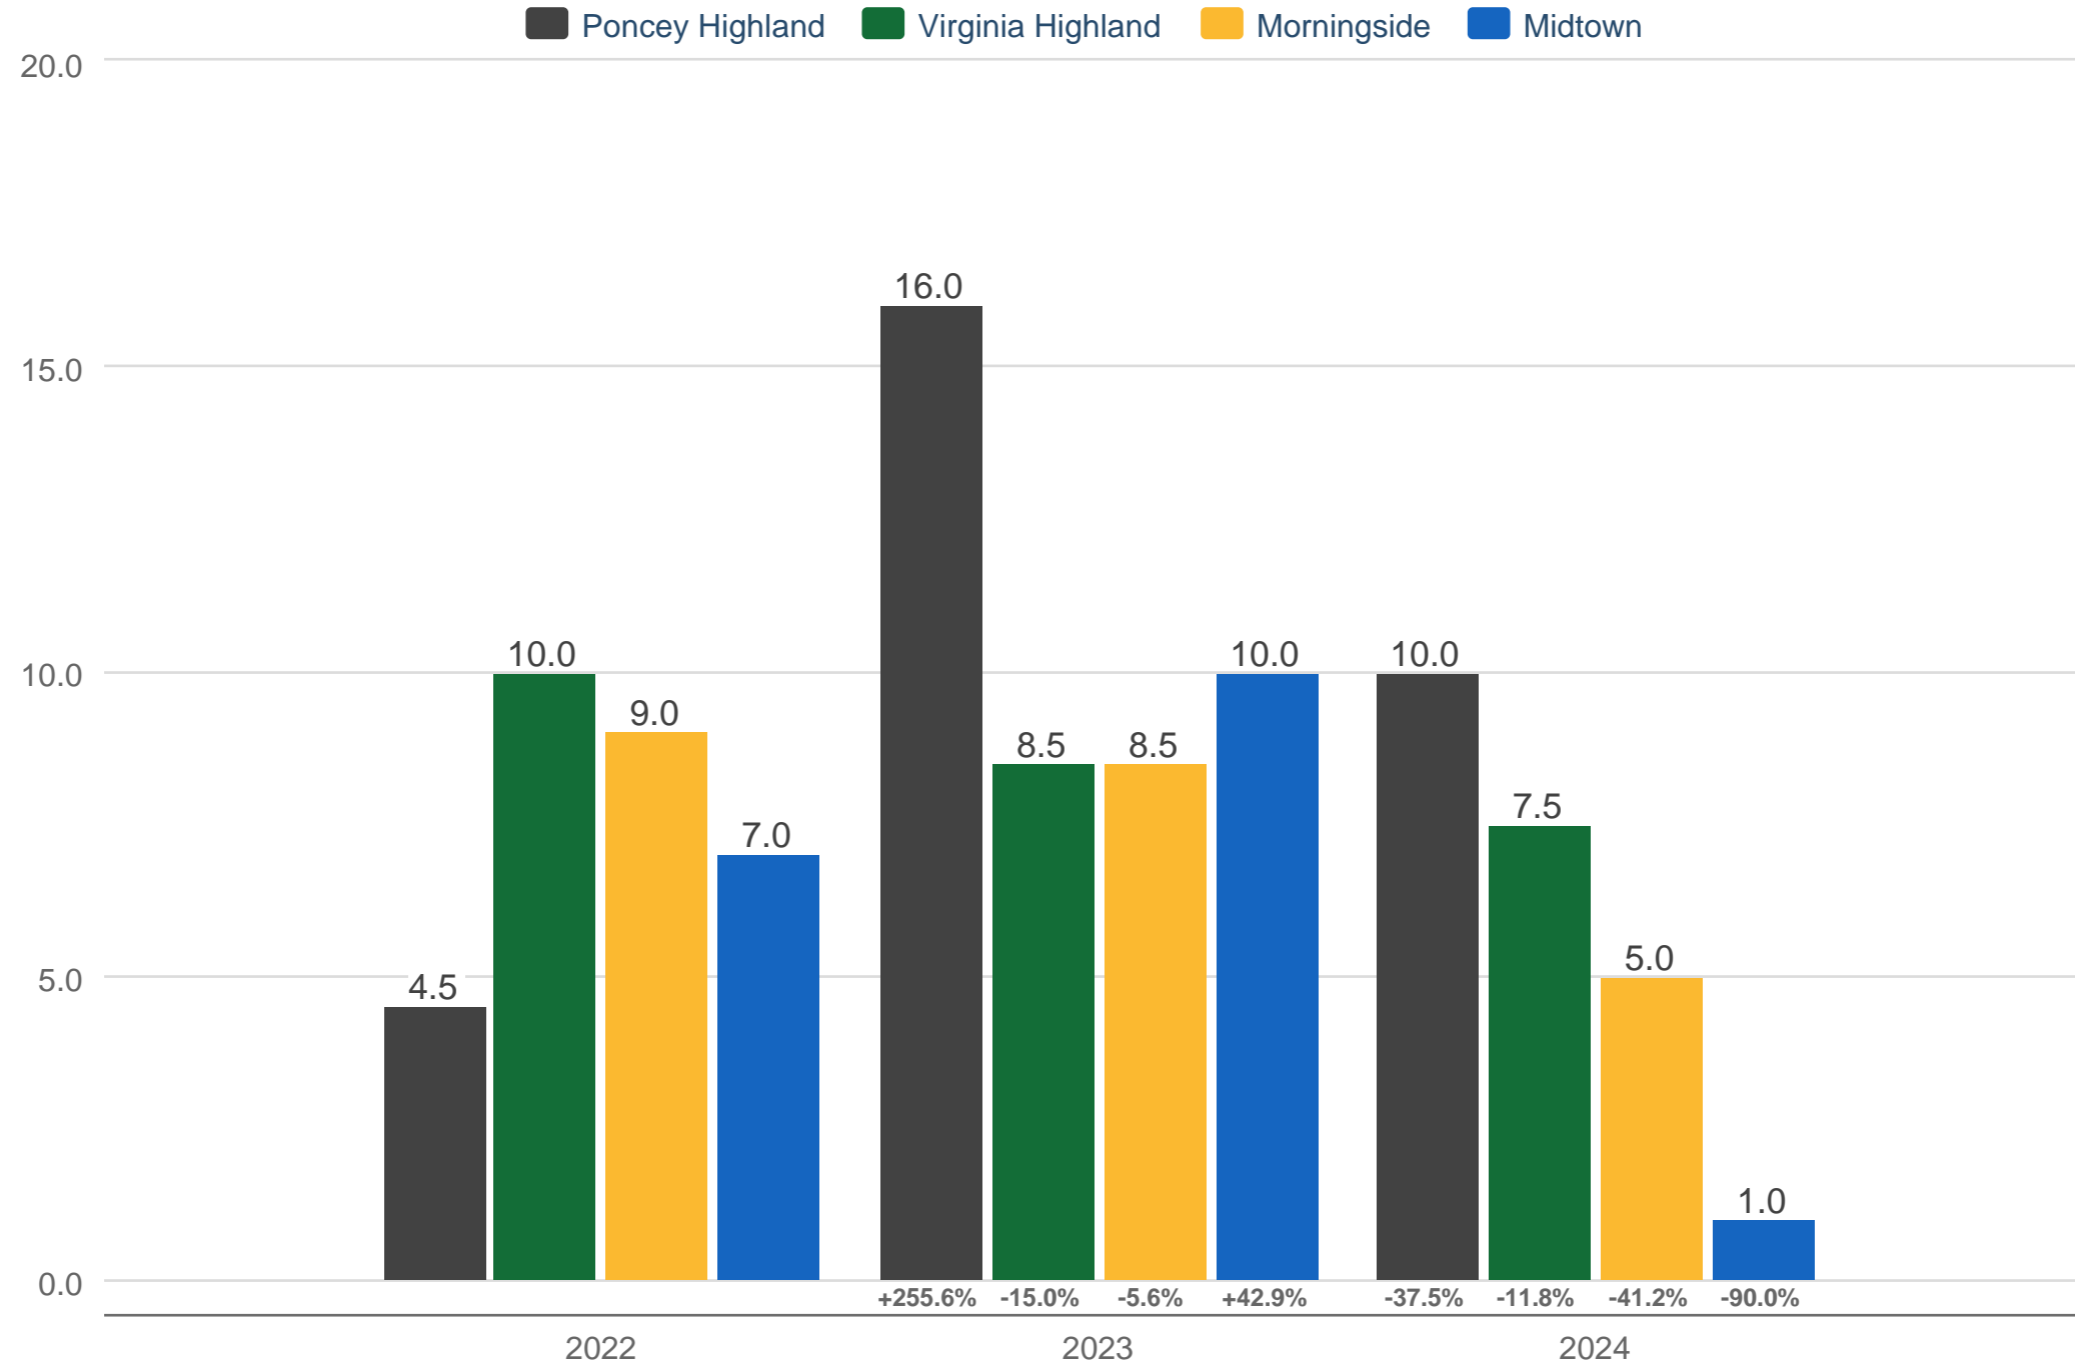

October Median Showings to Pending

Poncey Highland* & Virginia Highland* & Morningside* & Midtown*: 4 Bedrooms or More, 3 Bathrooms & 4 Bathrooms or More, Residential Detached, 2,501 sq ft or More

Each data point is 12 months of activity. Data is from November 7, 2024.

* User-defined area. All data from First Multiple Listing Service®. InfoSparks© 2024 ShowingTime.