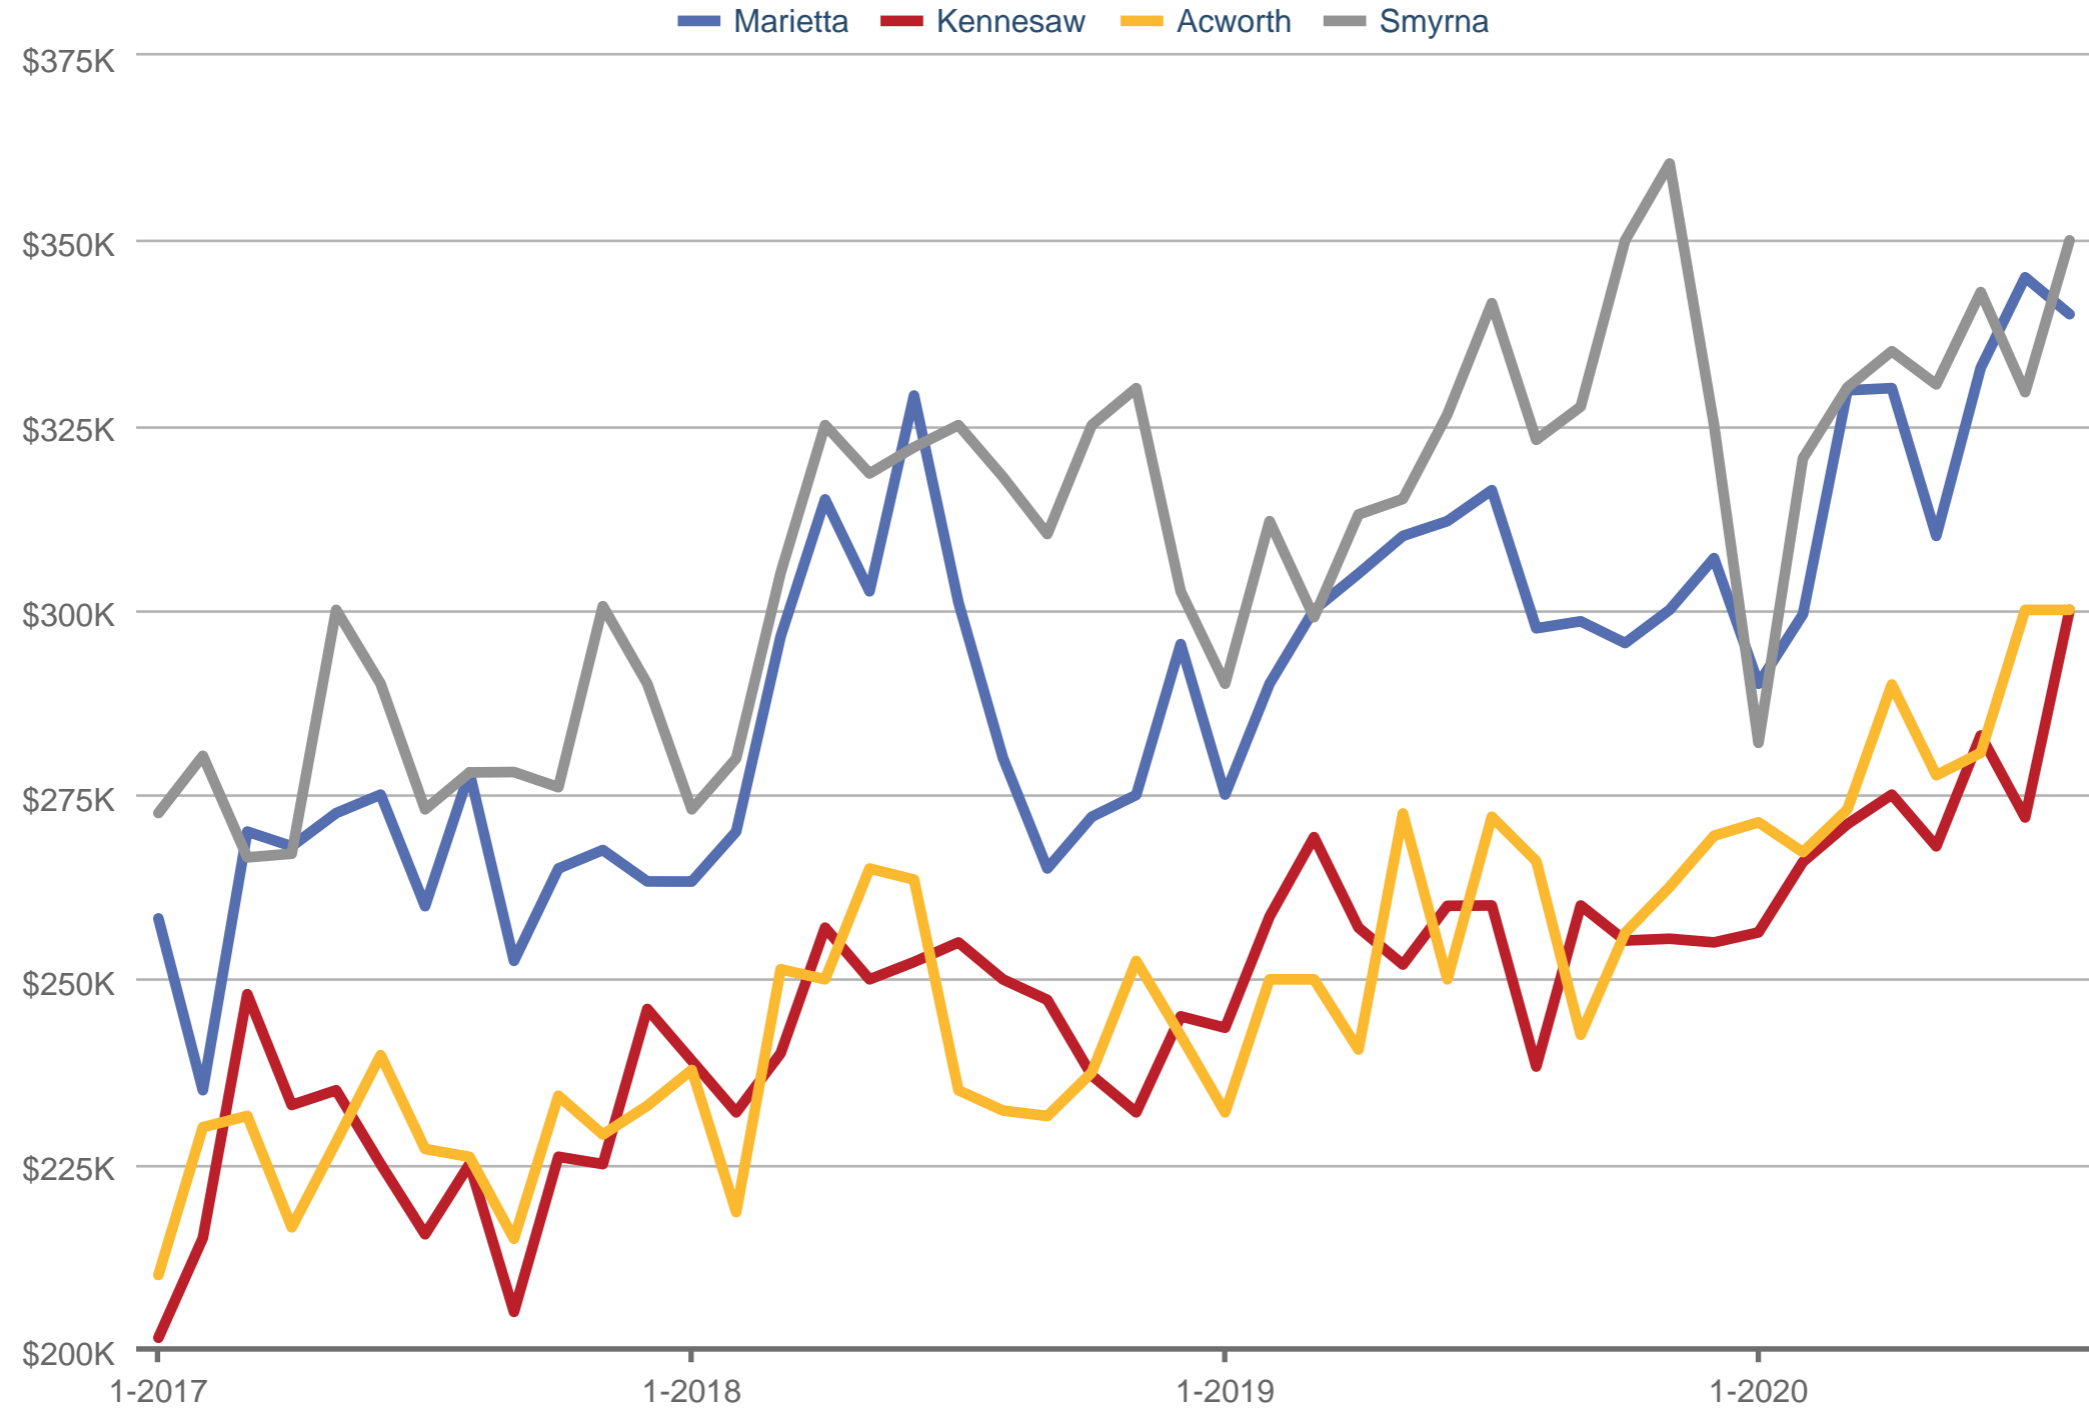

Median Sales Price

Marietta & Kennesaw & Acworth & Smyrna

Each data point is one month of activity. Data is from September 29, 2020.