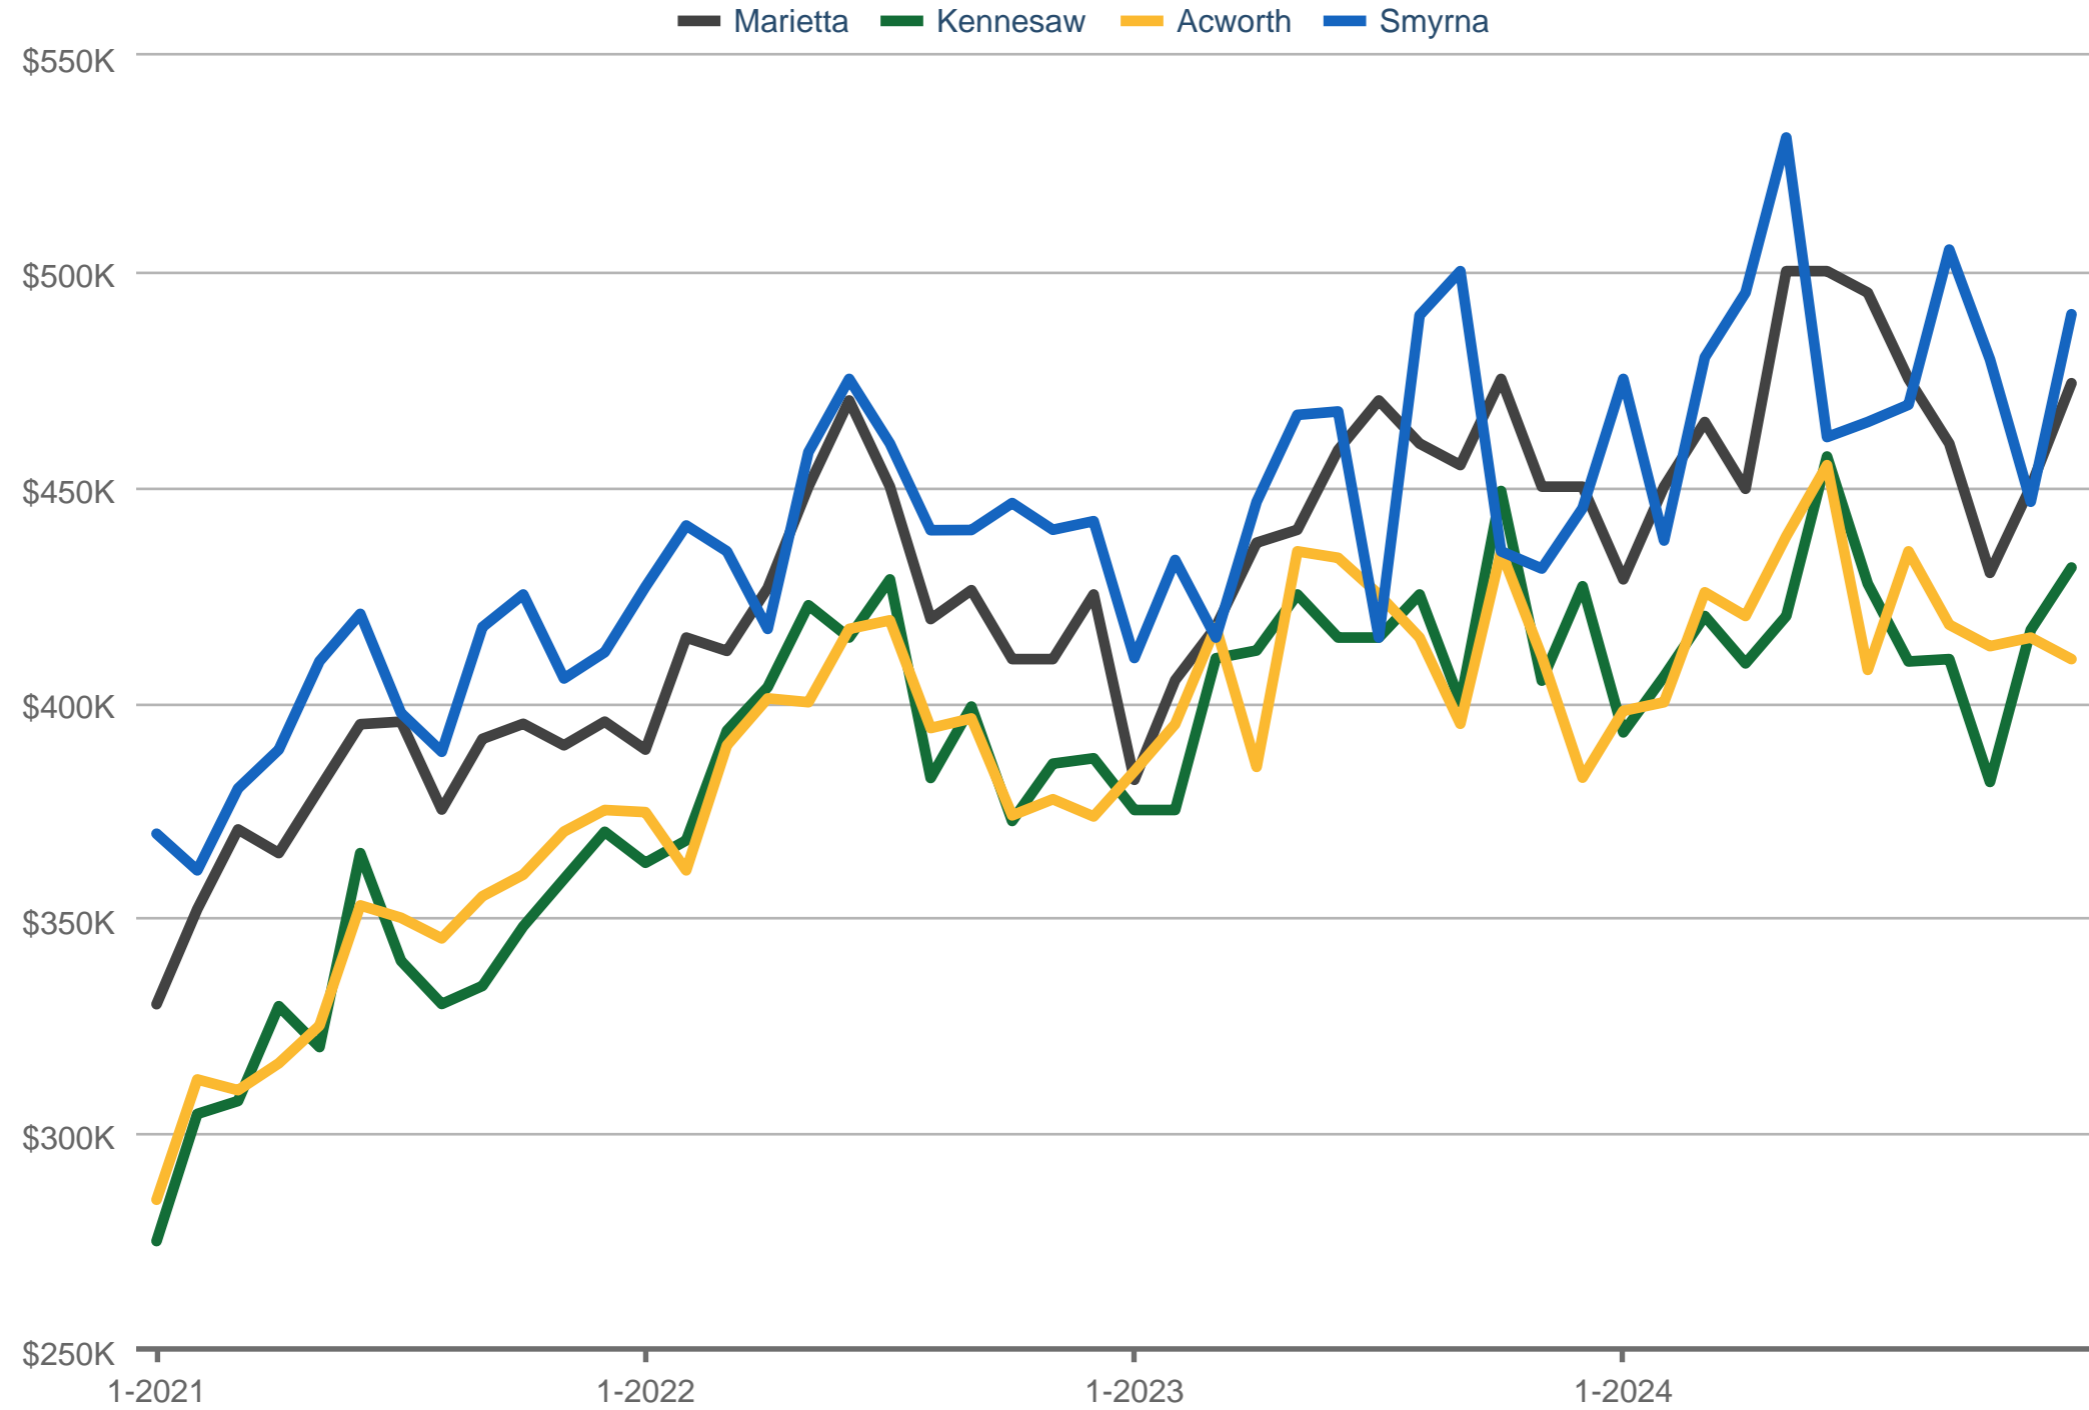

Median Sales Price

Marietta & Kennesaw & Acworth & Smyrna

Each data point is one month of activity. Data is from January 18, 2025.