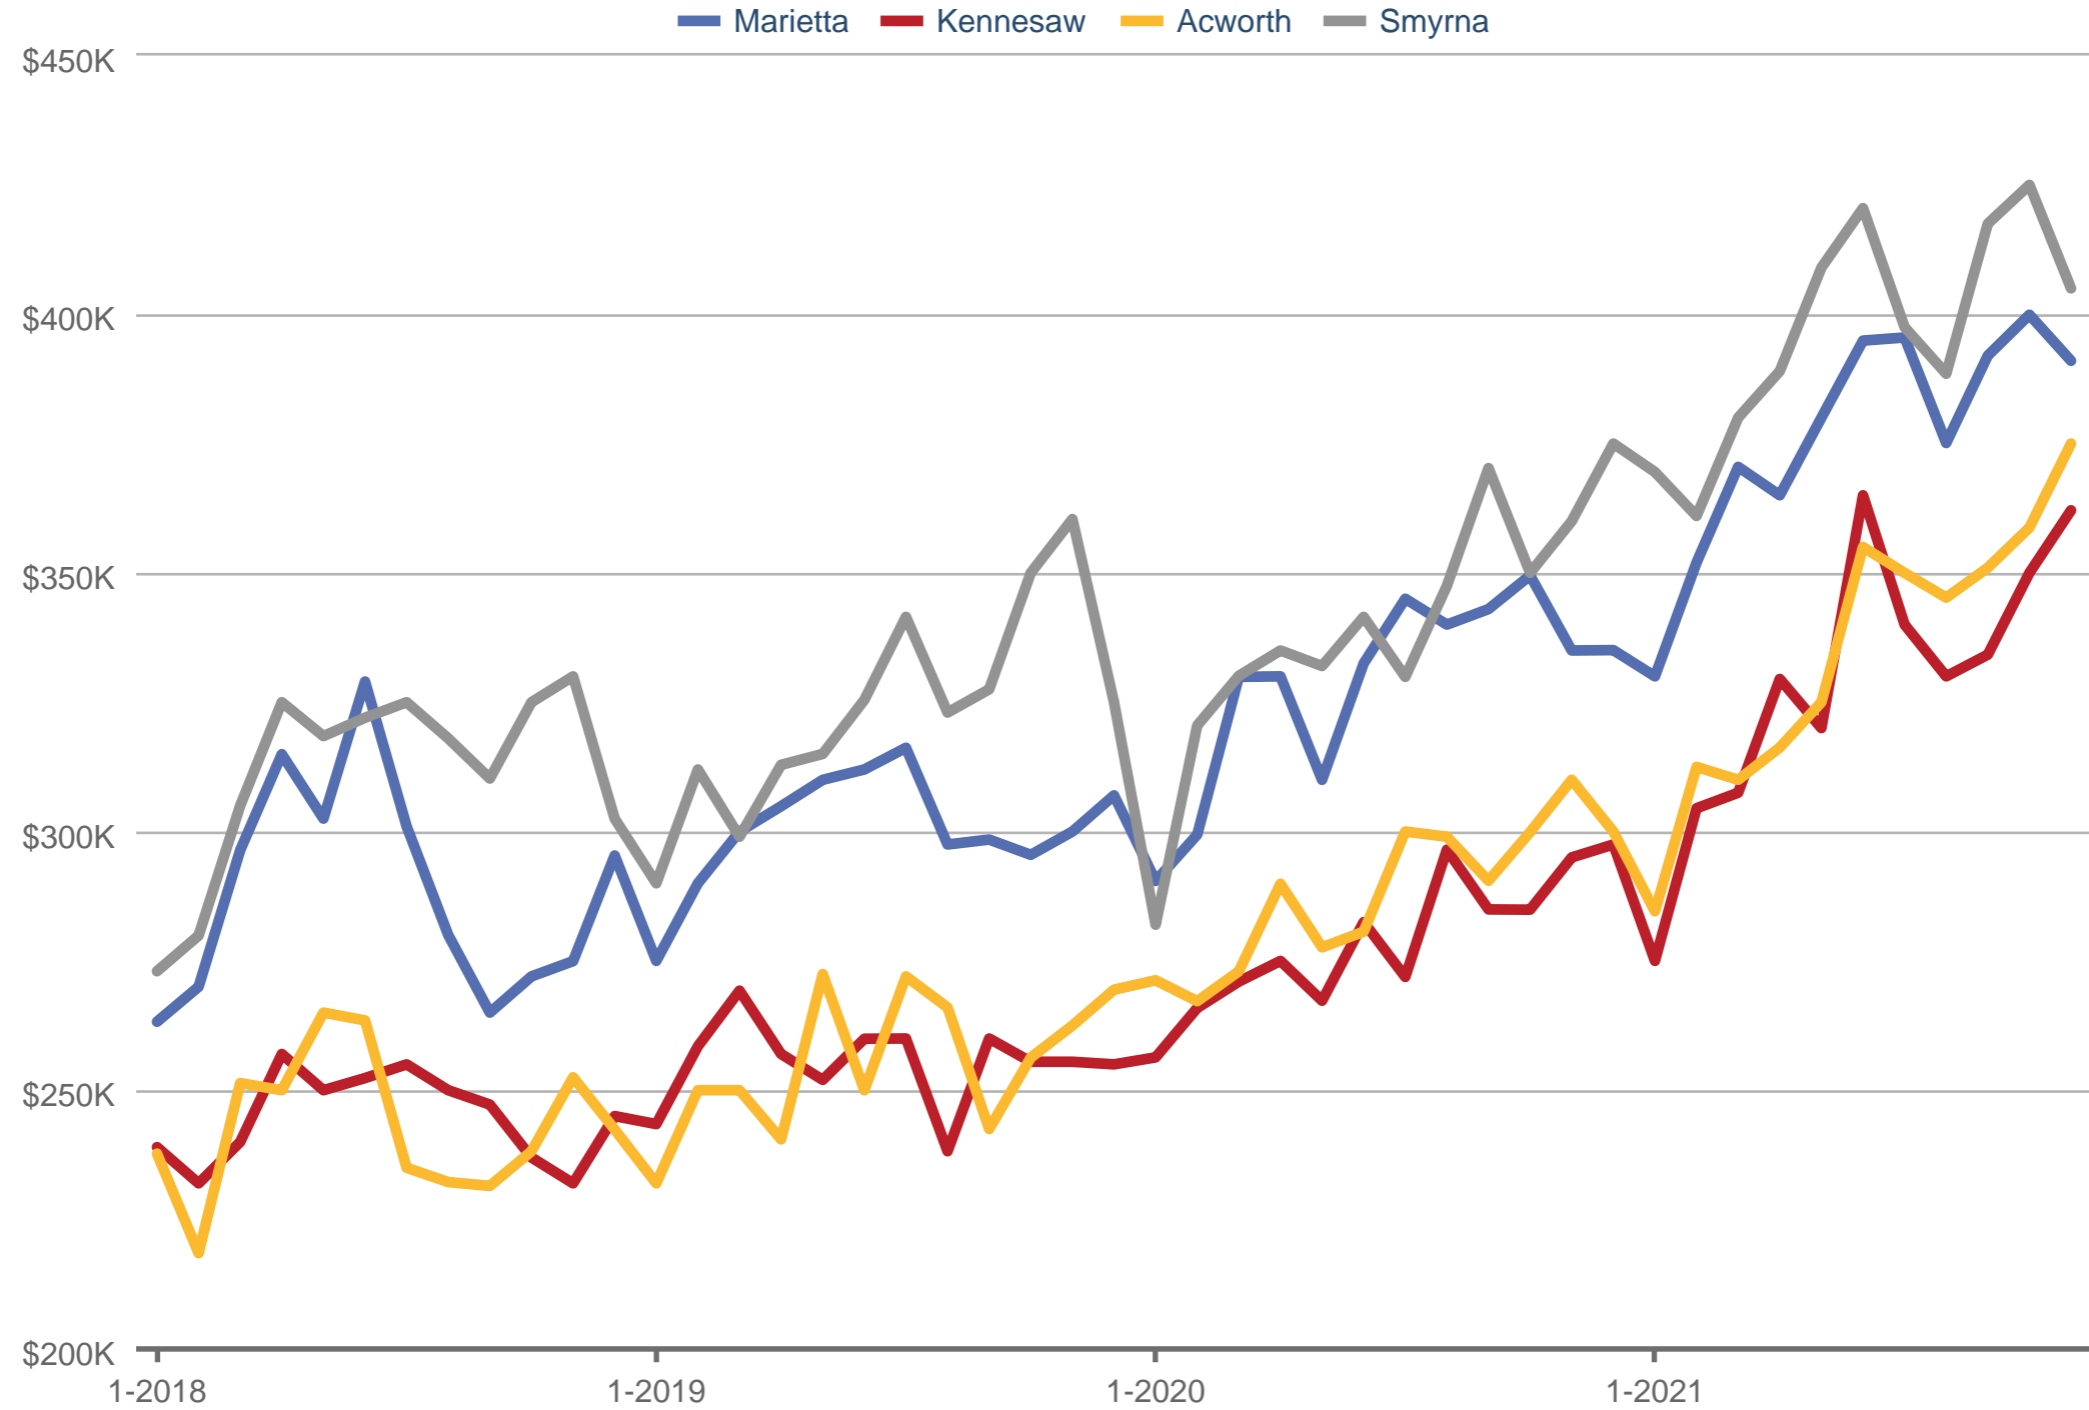

Median Sales Price

Marietta & Kennesaw & Acworth & Smyrna

Each data point is one month of activity. Data is from December 9, 2021.