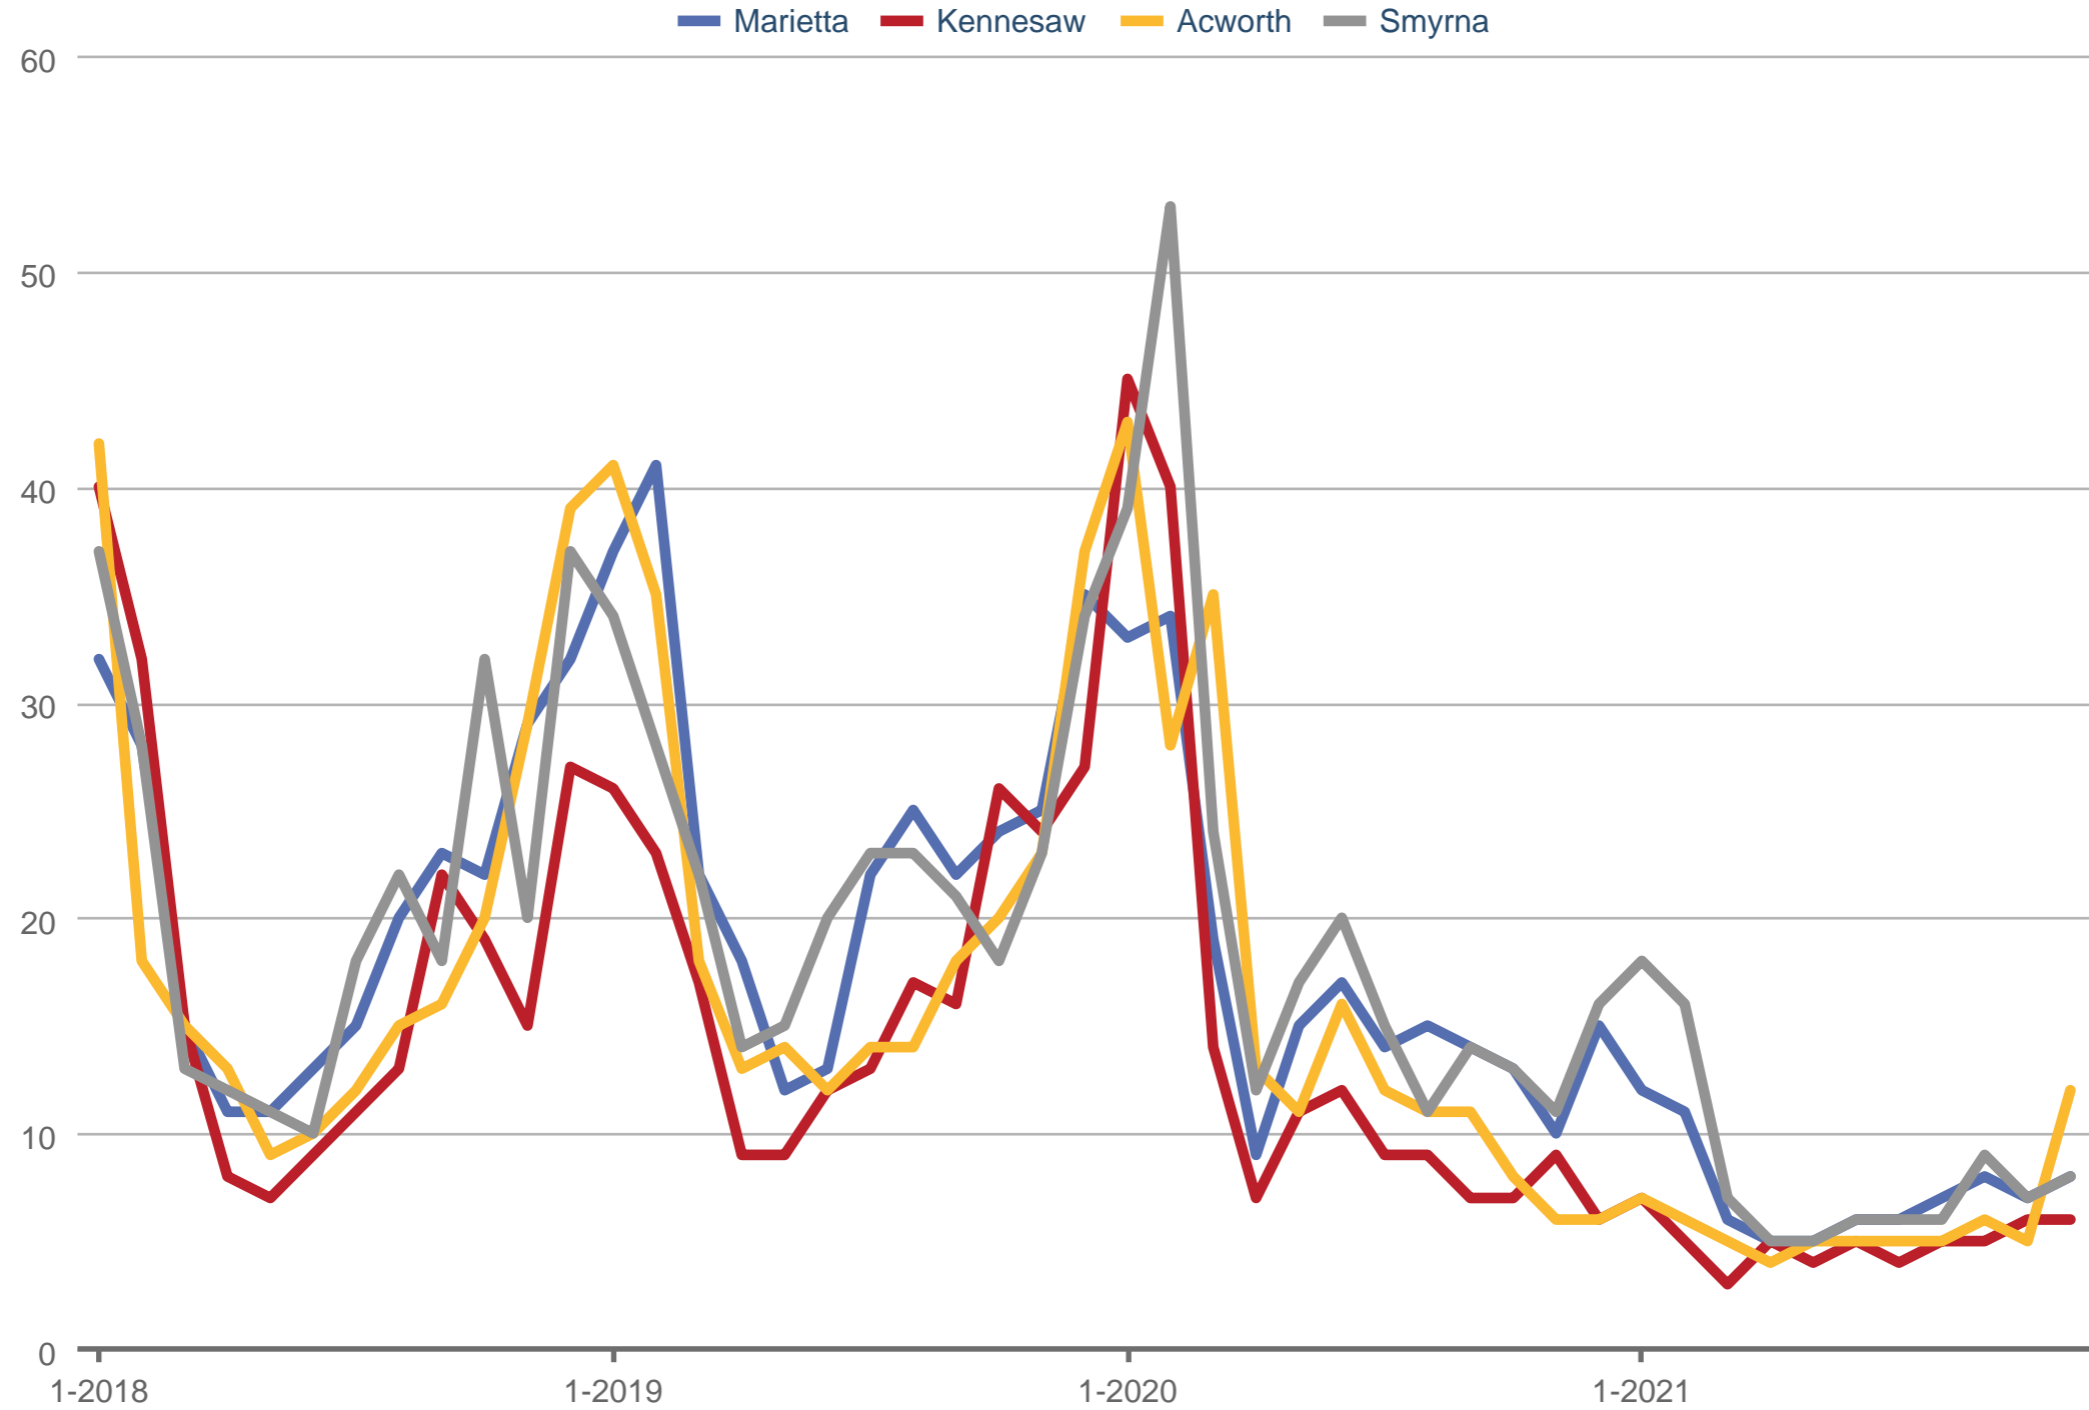

Median Cumulative Days on Market

Marietta & Kennesaw & Acworth & Smyrna

Each data point is one month of activity. Data is from December 9, 2021.

All data from First Multiple Listing Service. InfoSparks © 2021 ShowingTime.