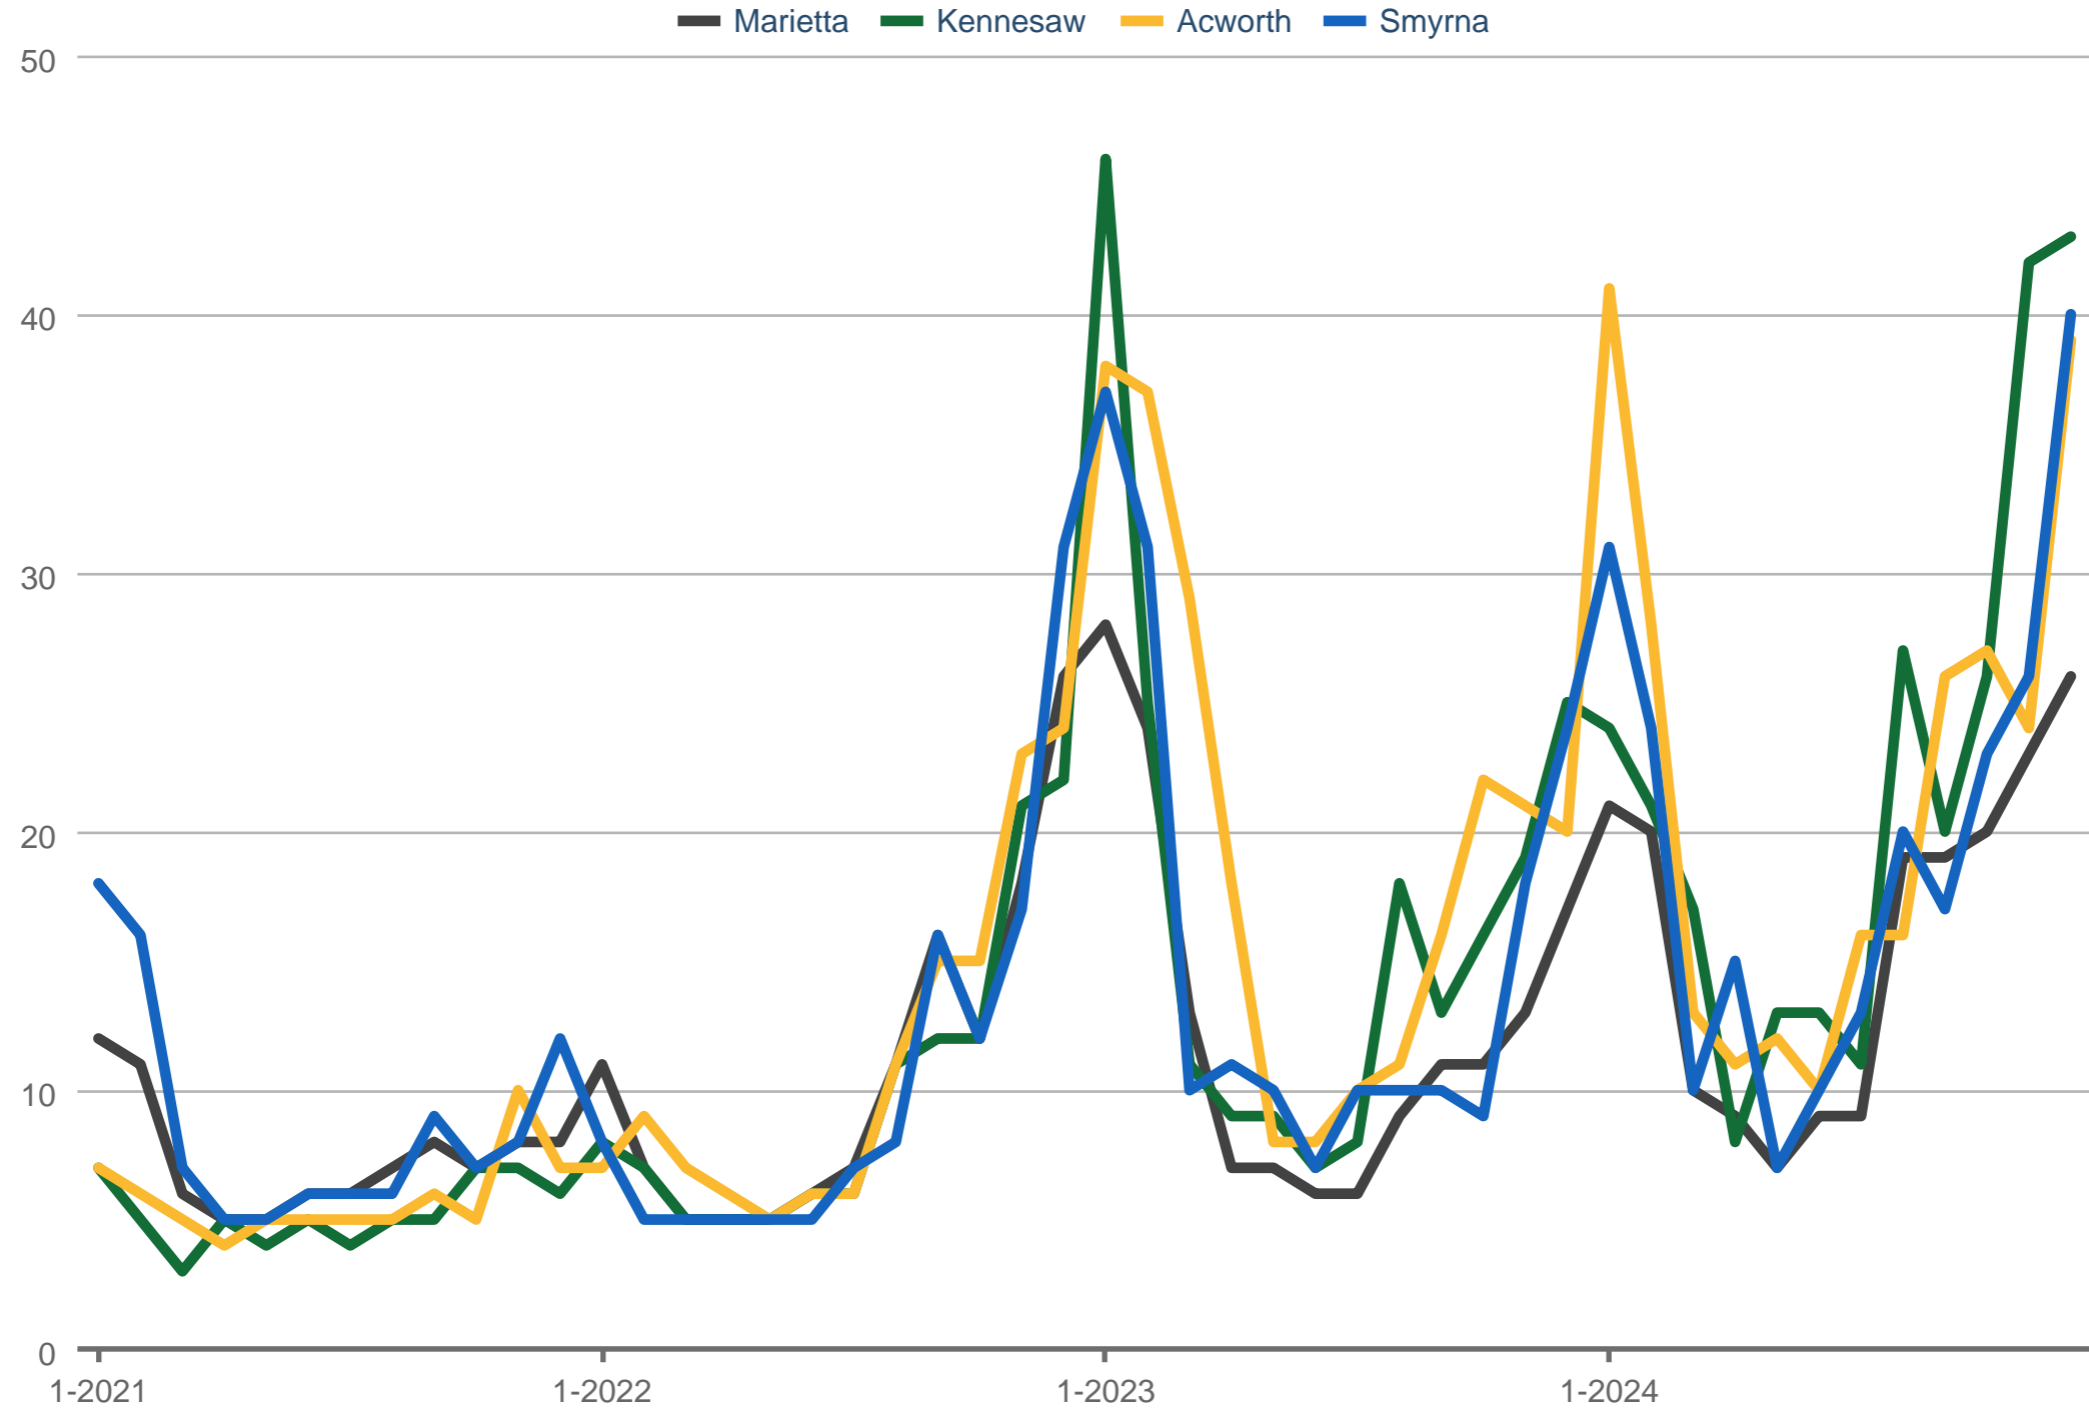

Median Cumulative Days on Market

Marietta & Kennesaw & Acworth & Smyrna

Each data point is one month of activity. Data is from January 18, 2025.