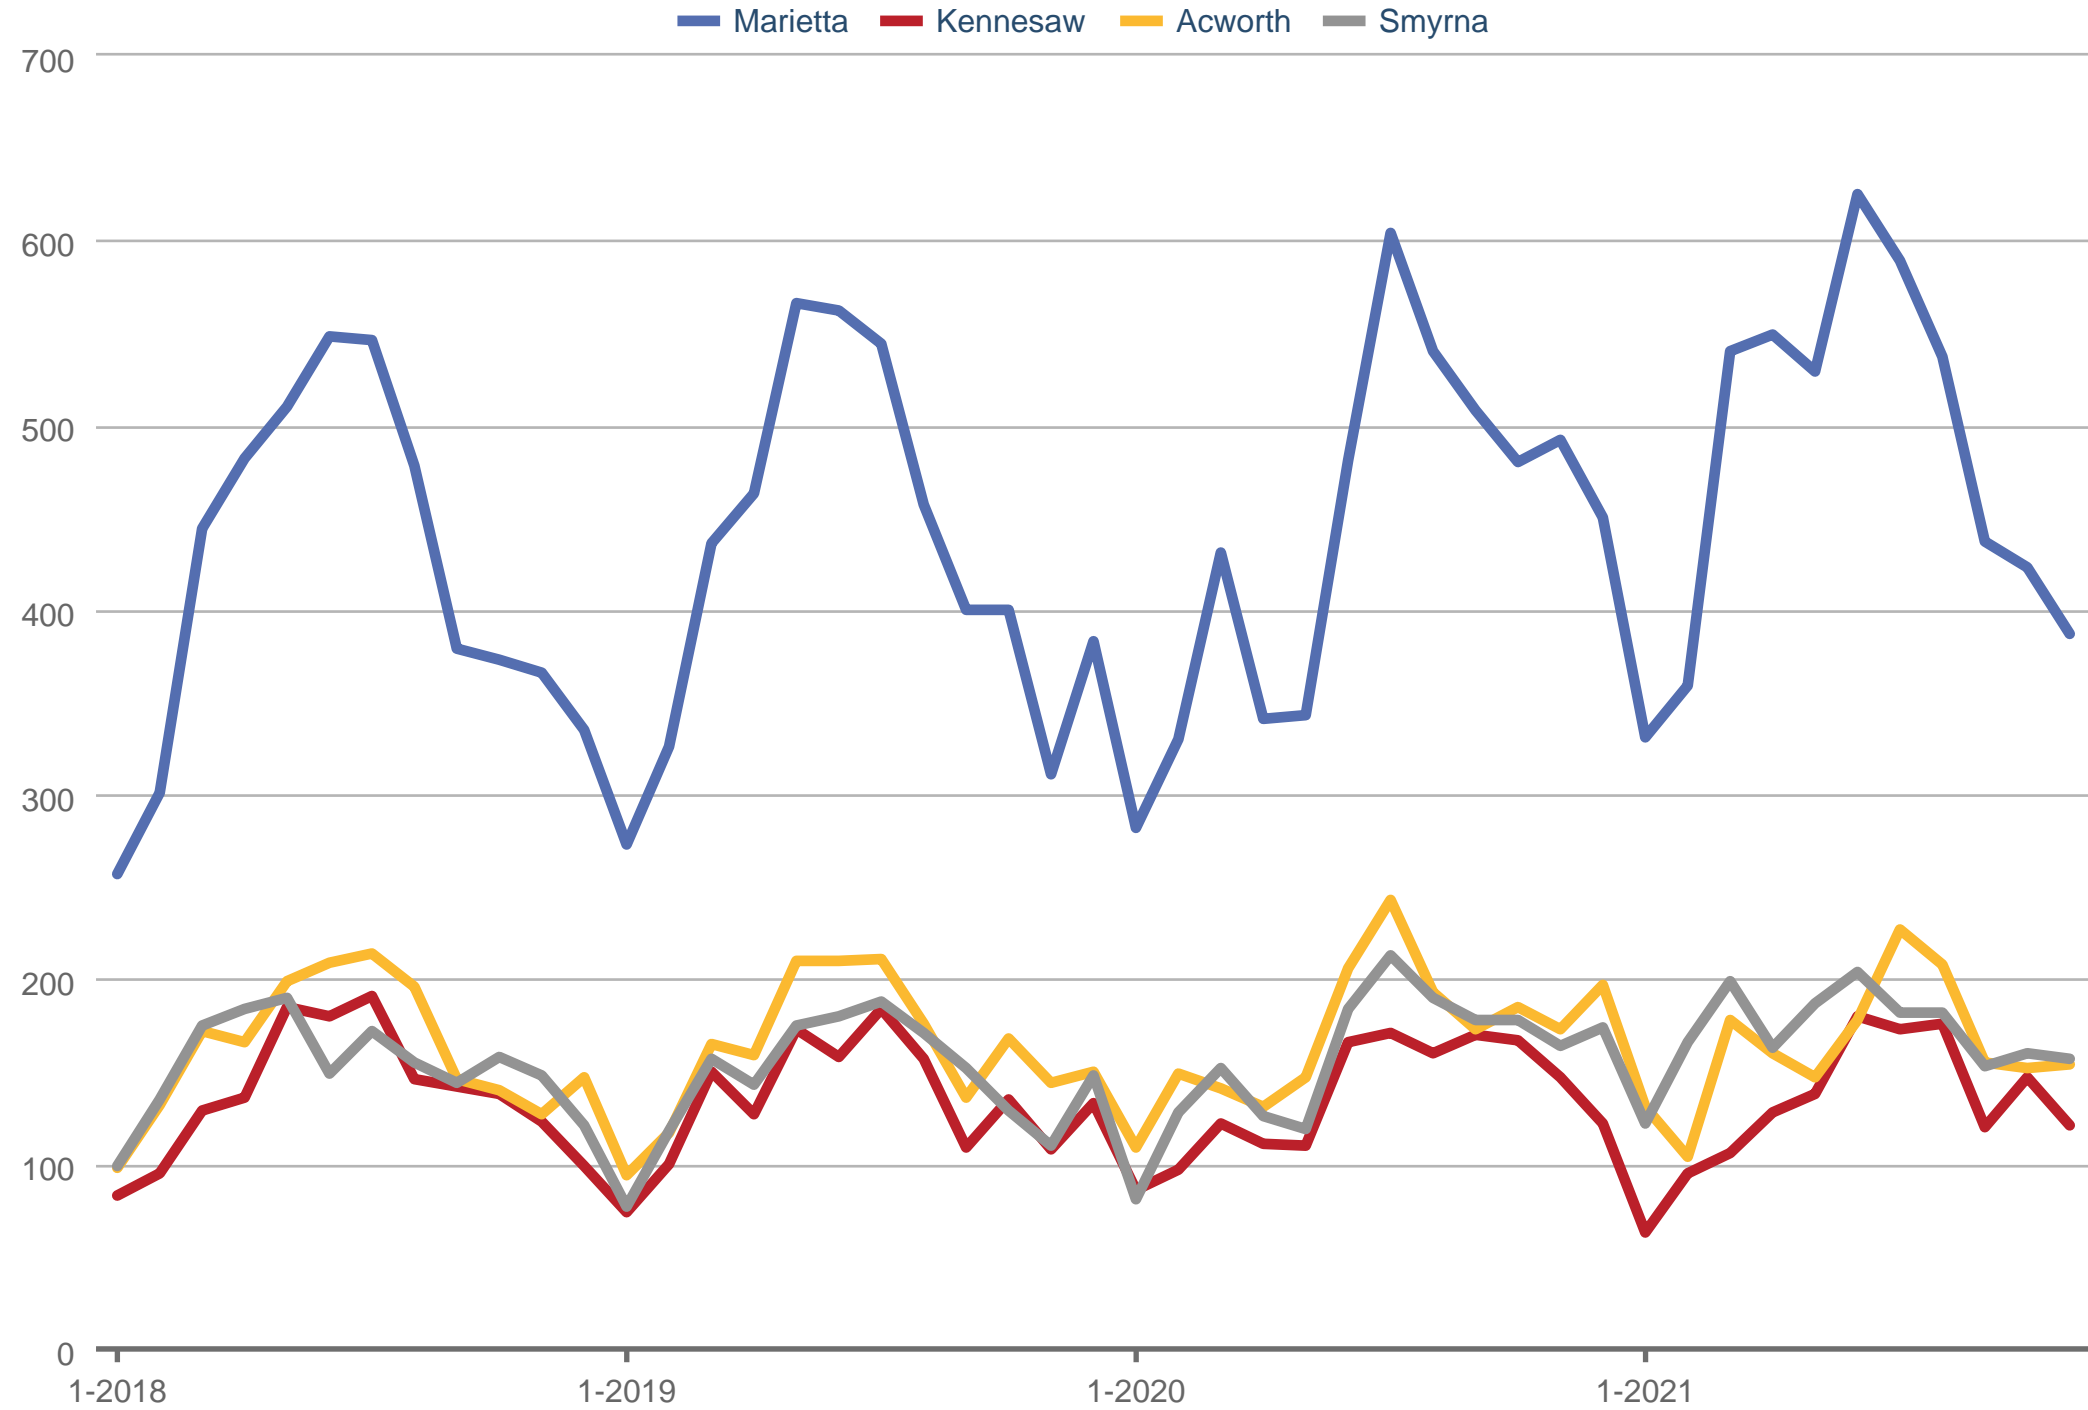

Closed Sales

Marietta & Kennesaw & Acworth & Smyrna

Each data point is one month of activity. Data is from December 9, 2021.