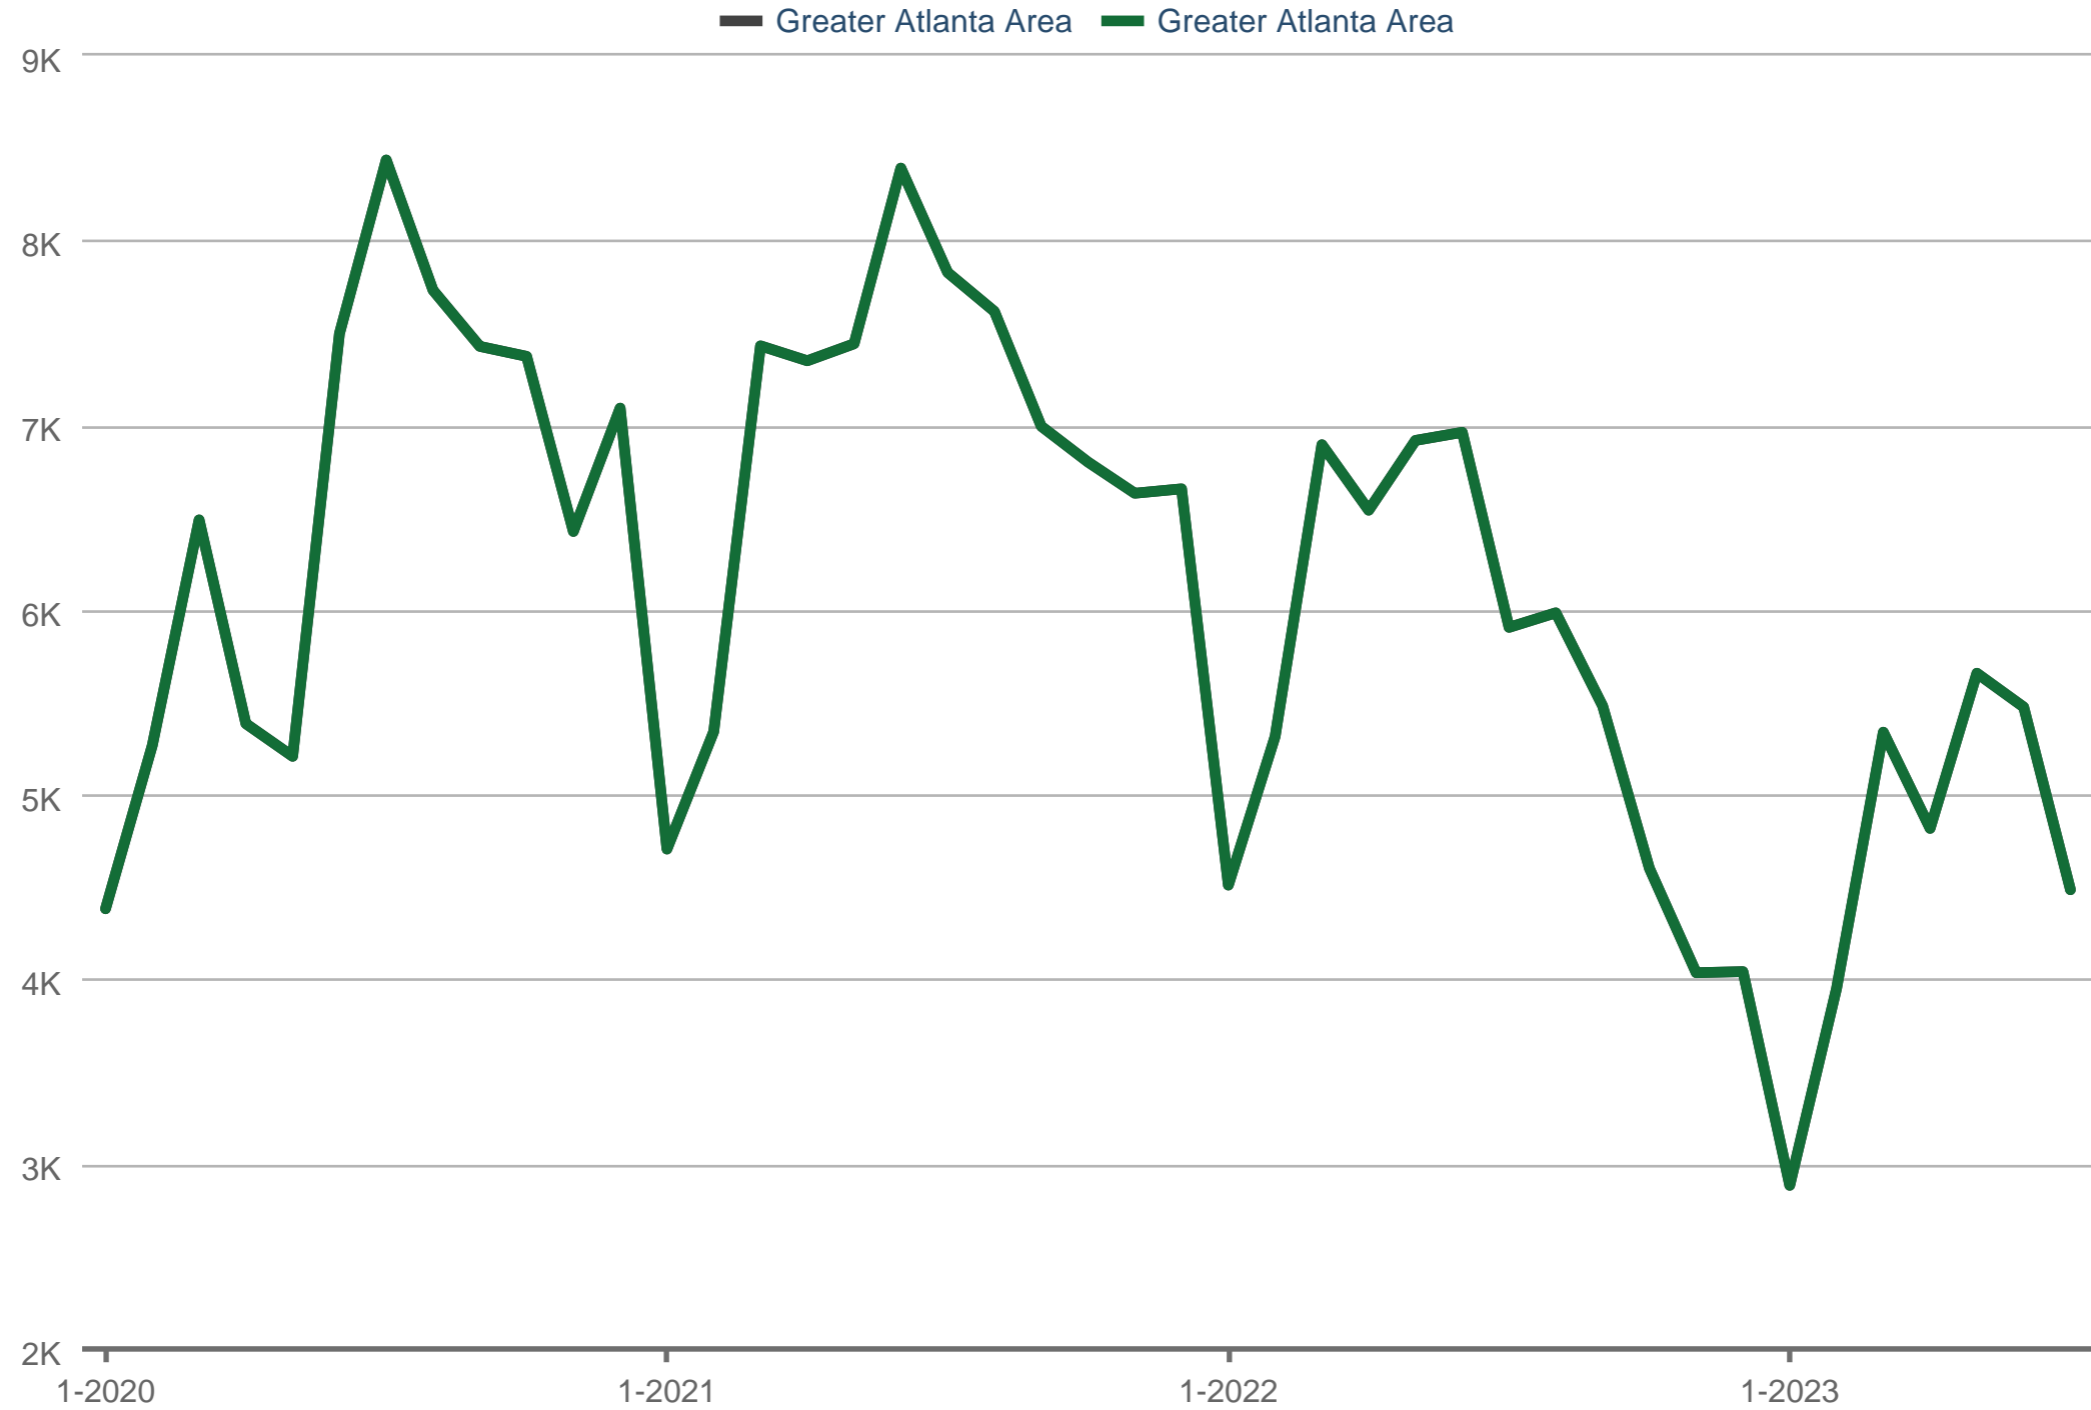

### Closed Sales

Greater Atlanta Area & Greater Atlanta Area

Each data point is one month of activity. Data is from August 7, 2023.