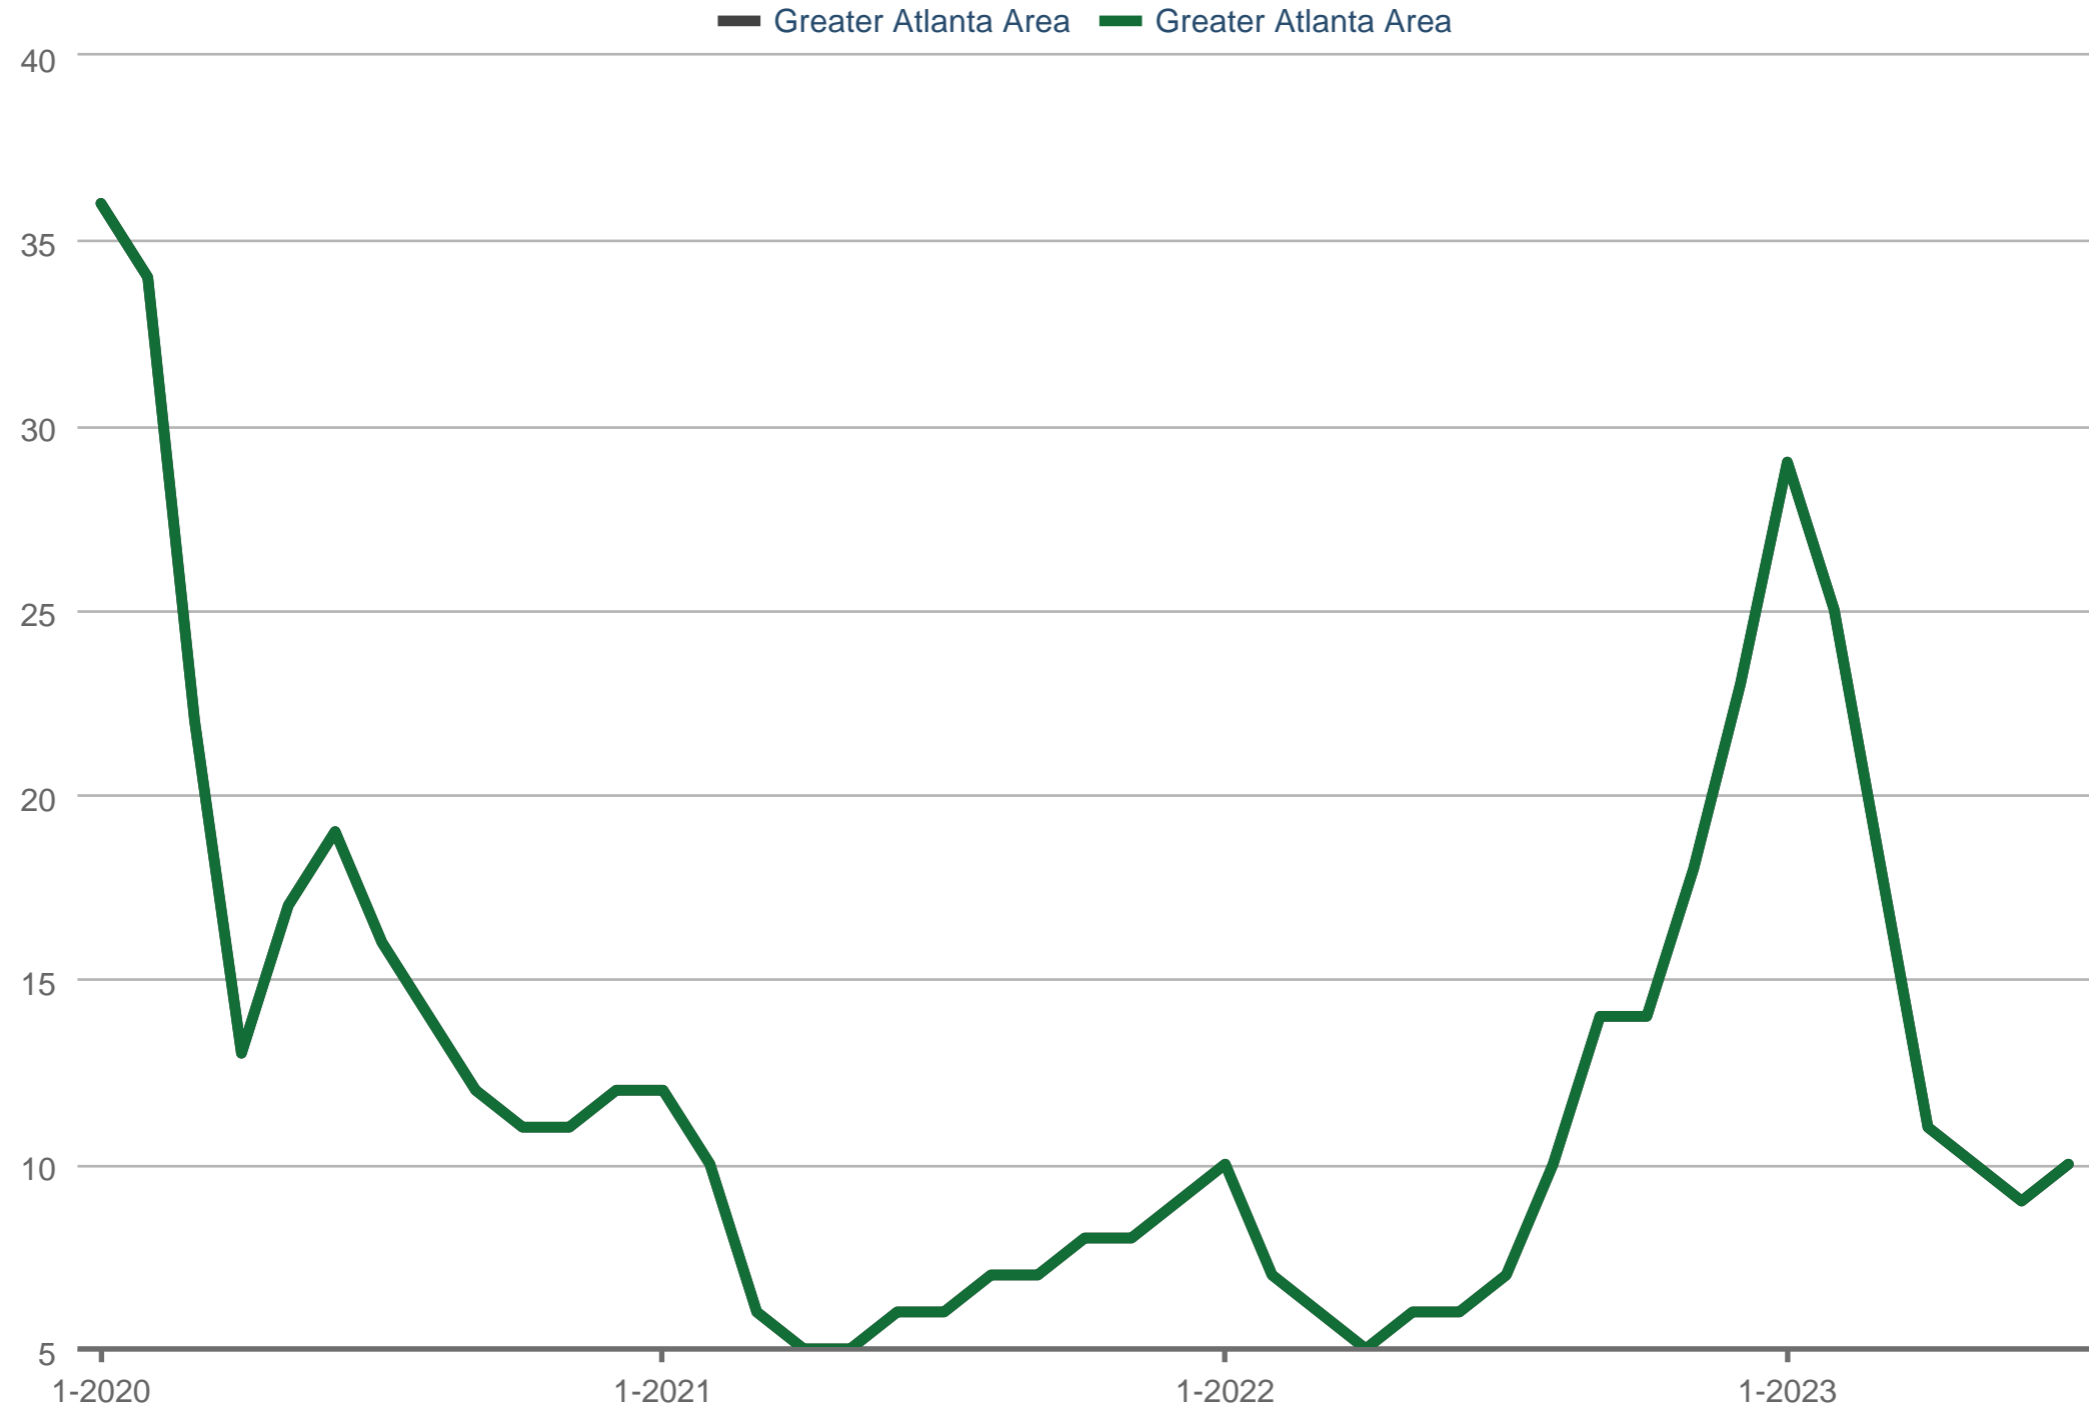

### Median Days on Market

Greater Atlanta Area & Greater Atlanta Area

Each data point is one month of activity. Data is from August 7, 2023.