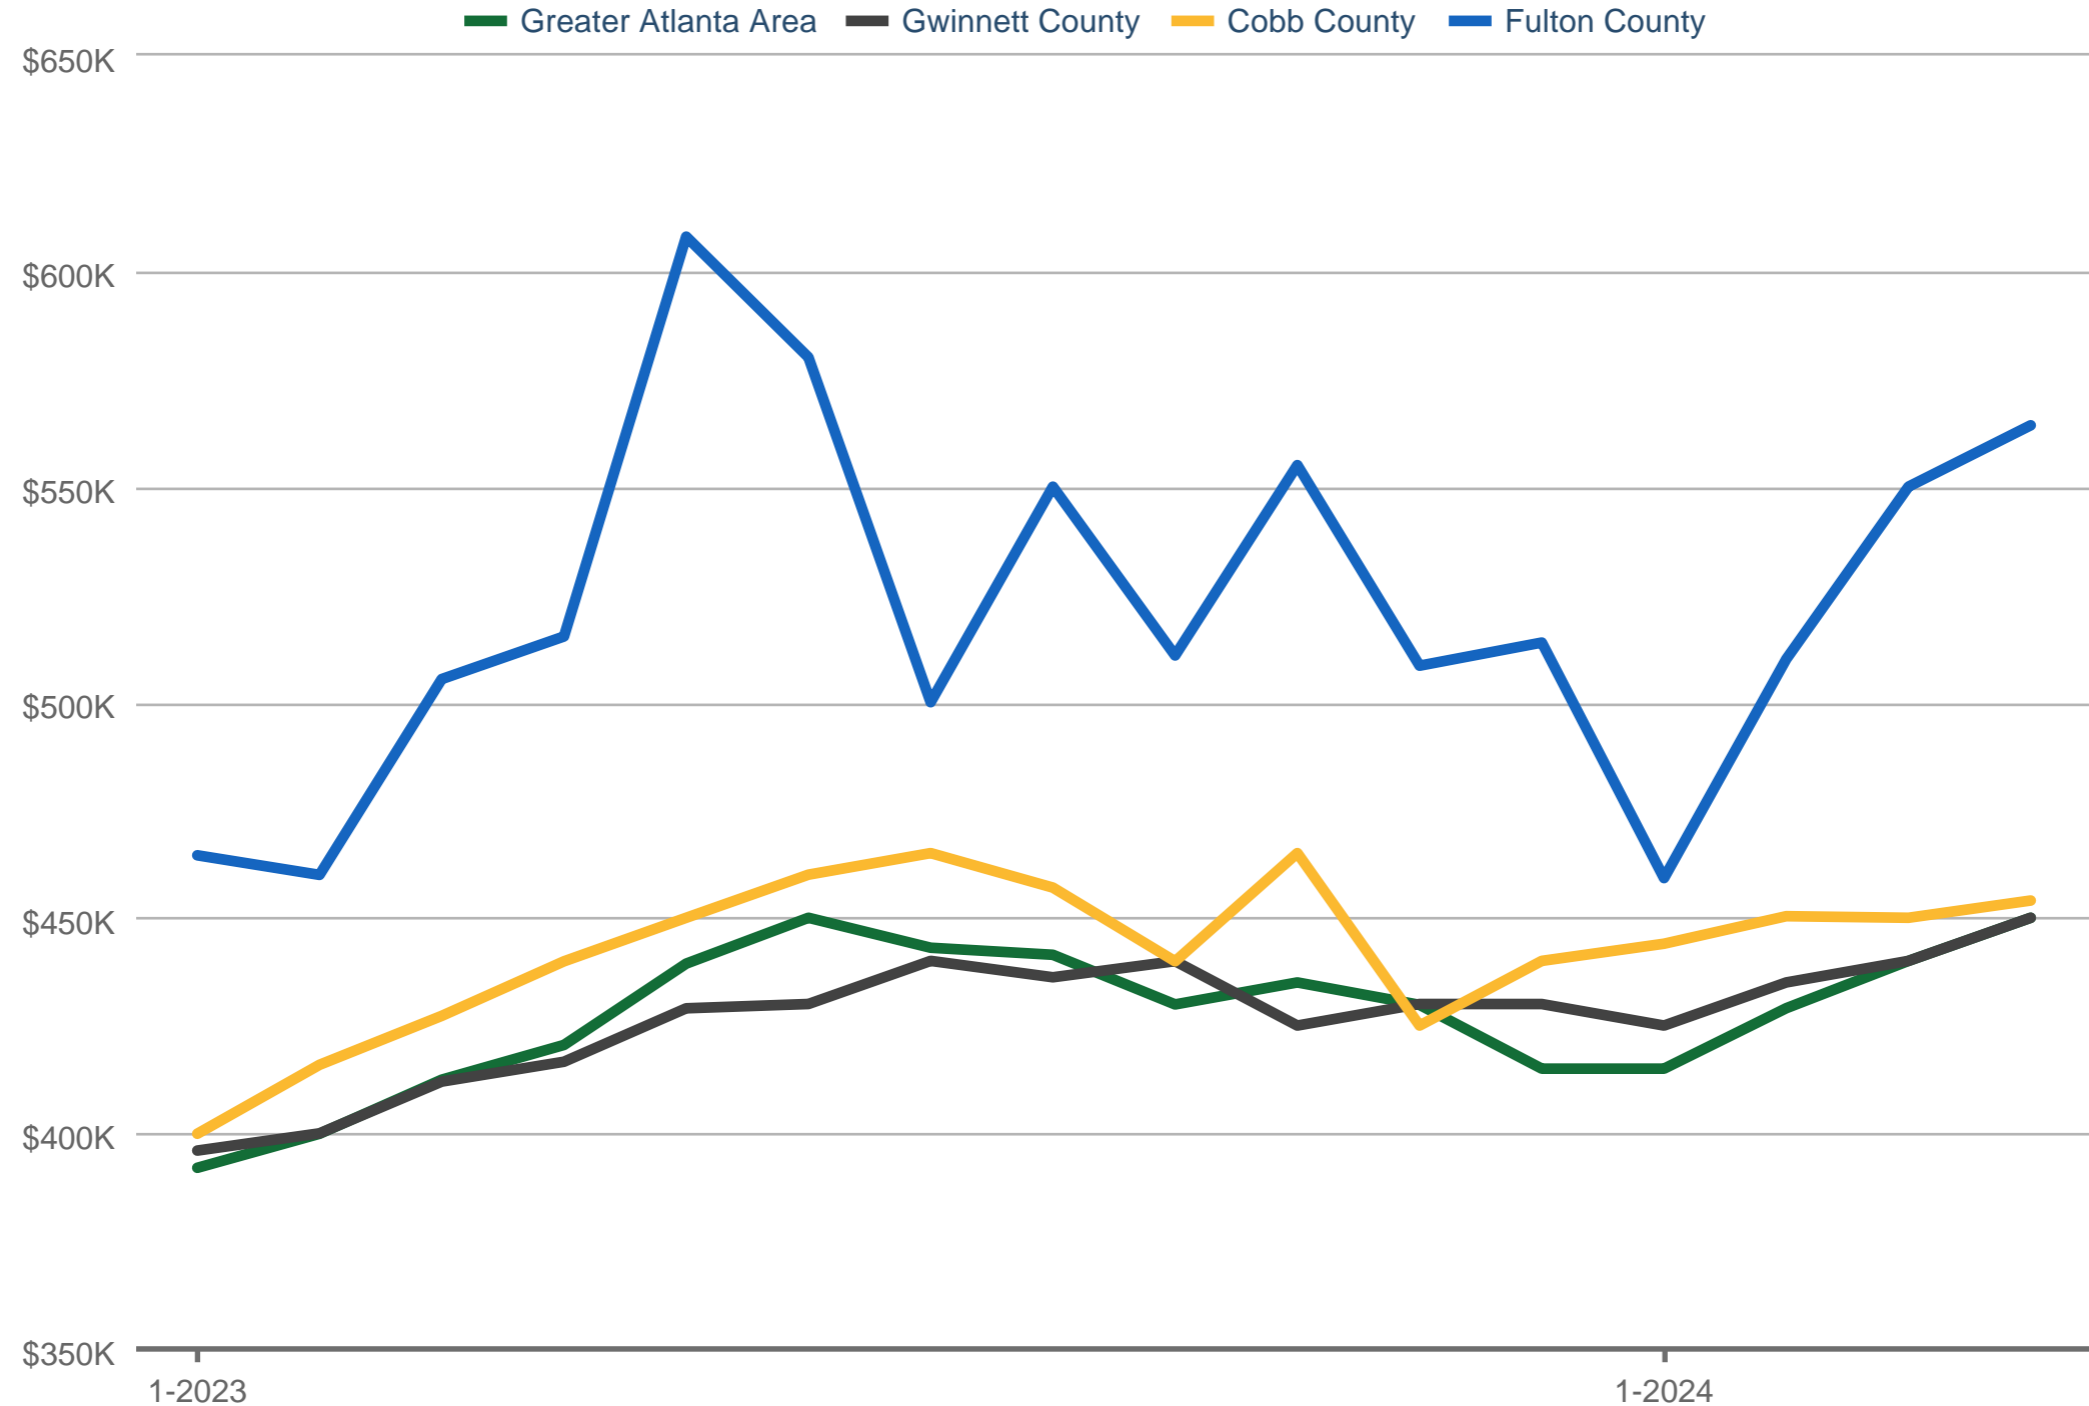

Median Sales Price

Greater Atlanta Area & Gwinnett County & Cobb County & Fulton County: Residential Detached

Each data point is one month of activity. Data is from May 19, 2024.

All data from First Multiple Listing Service®. InfoSparks© 2024 ShowingTime.