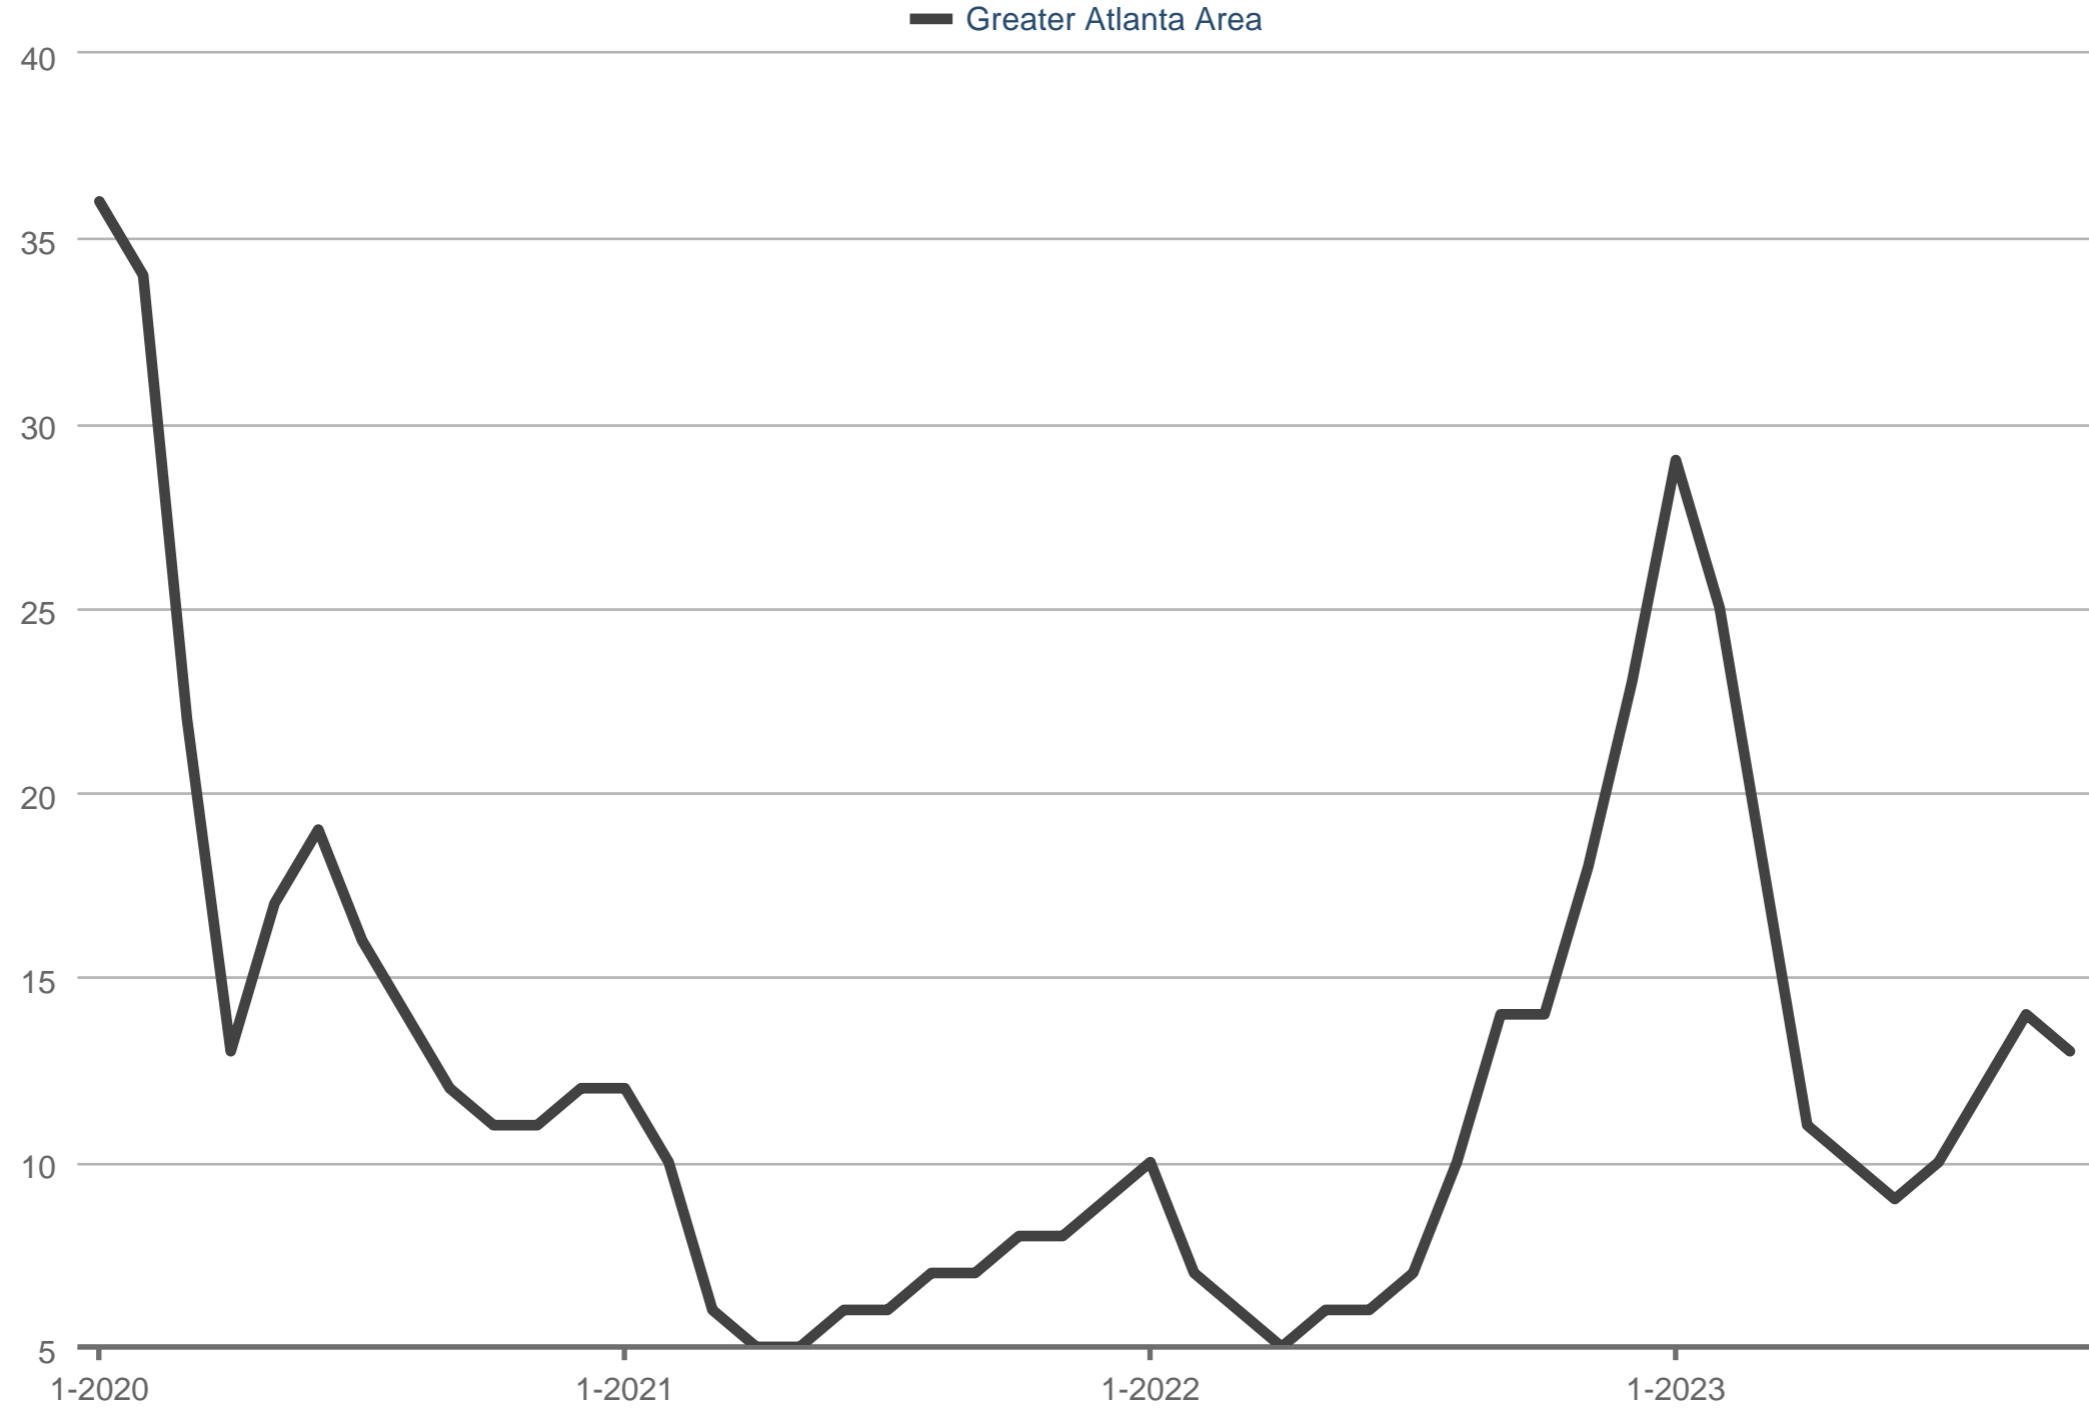

Median Days on Market

Greater Atlanta Area

Each data point is one month of activity. Data is from November 6, 2023.

All data from First Multiple Listing Service®. InfoSparks© 2024 ShowingTime.