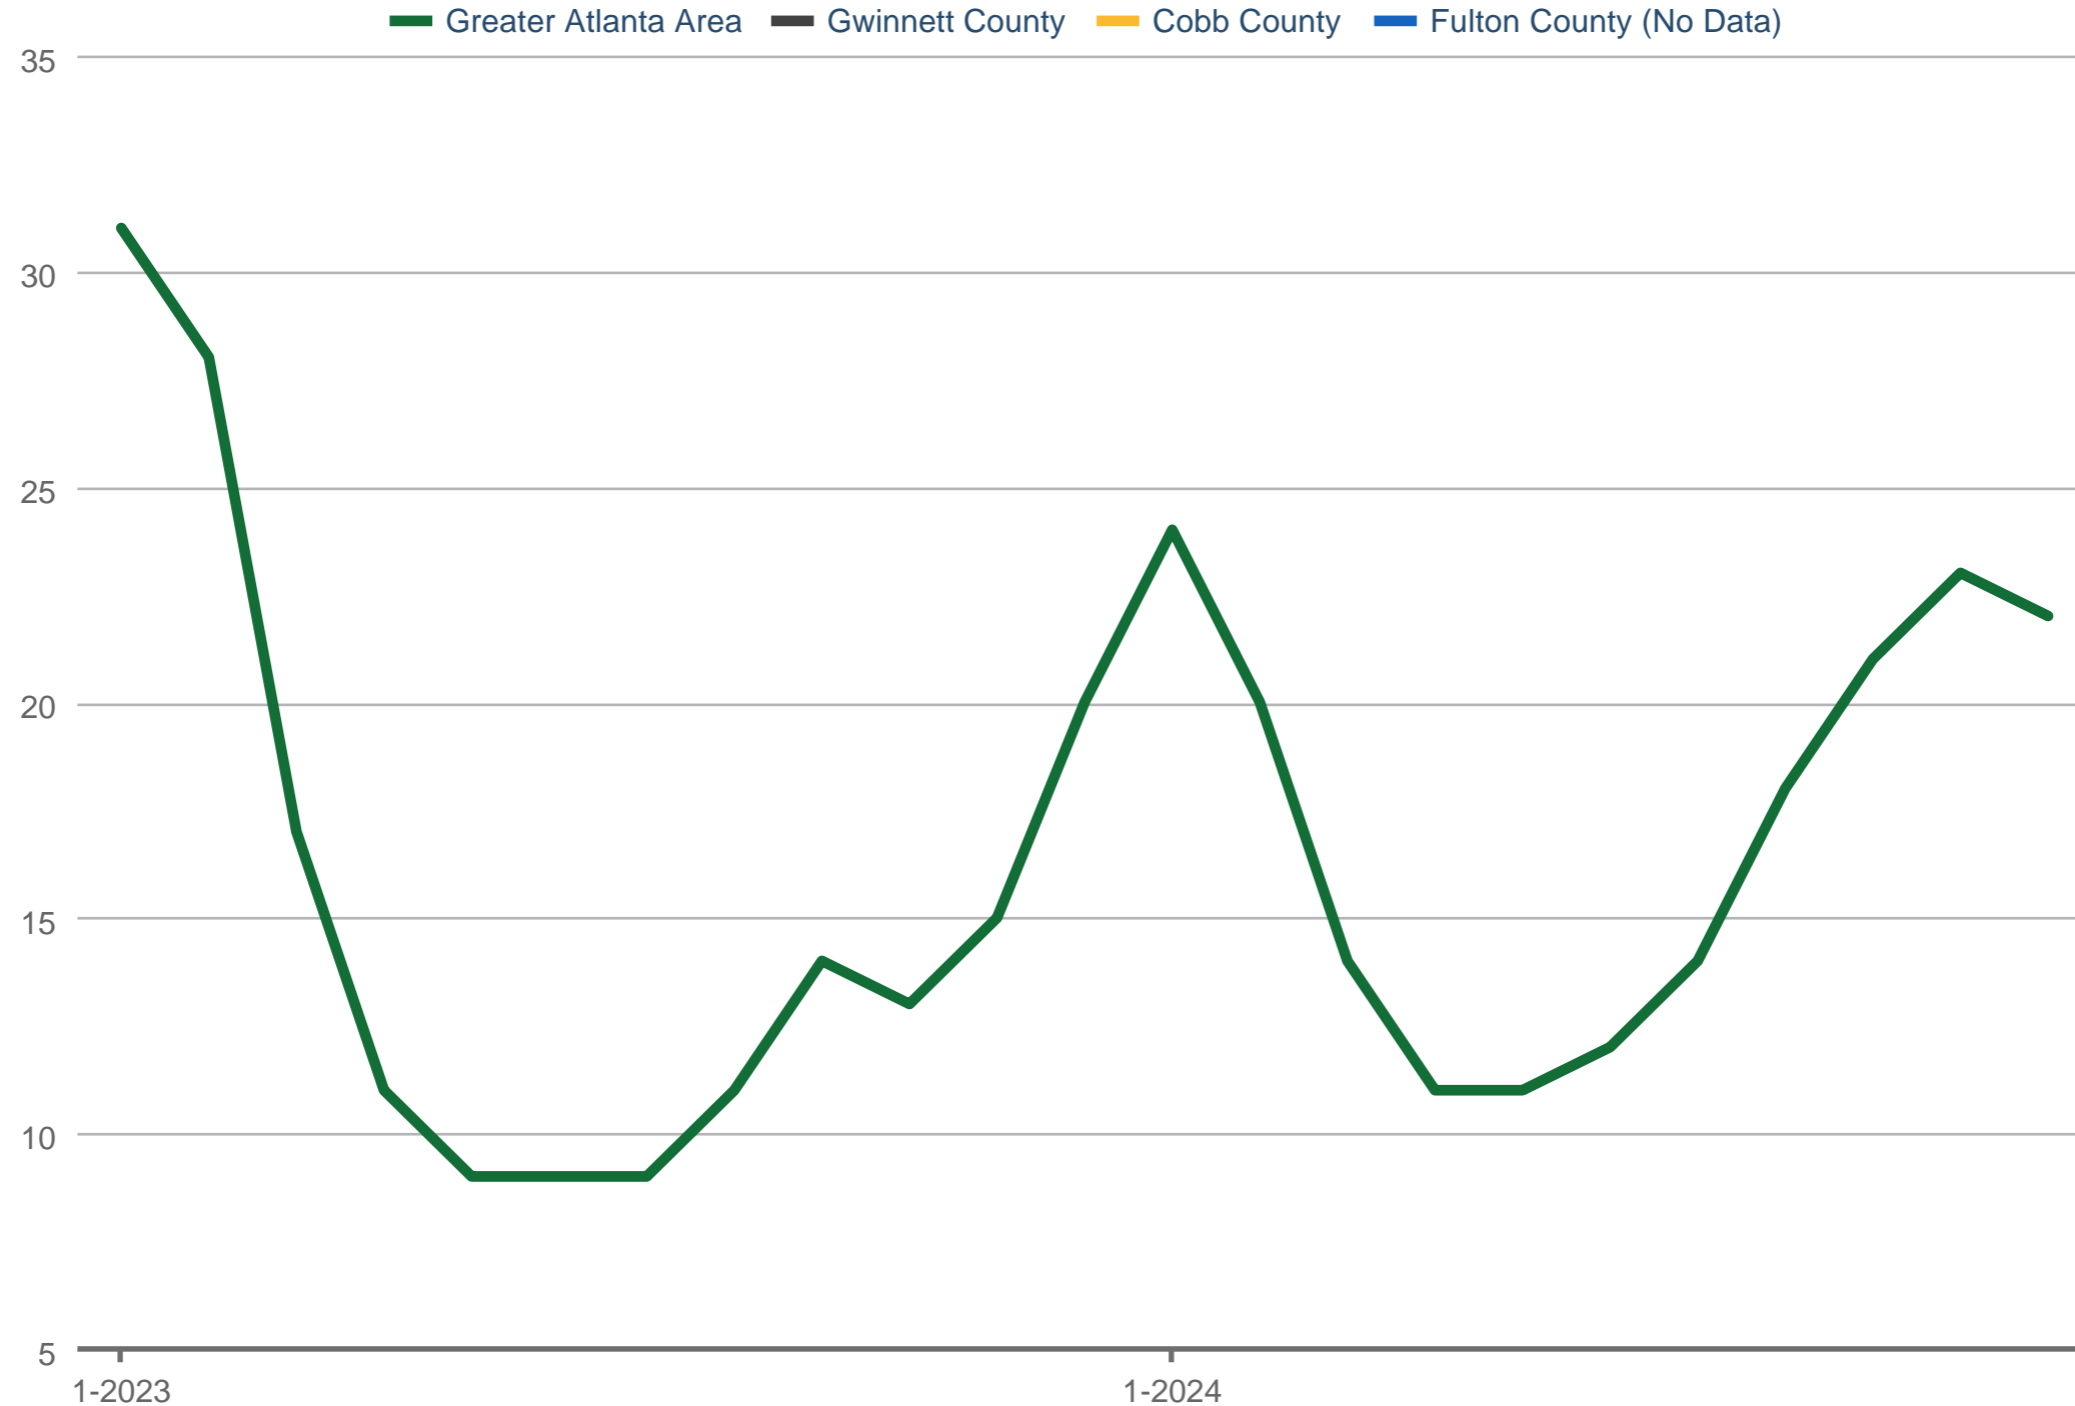

### Median Days on Market

Greater Atlanta Area & Gwinnett County & Cobb County & Fulton County: Residential Detached

Each data point is one month of activity. Data is from December 9, 2024.