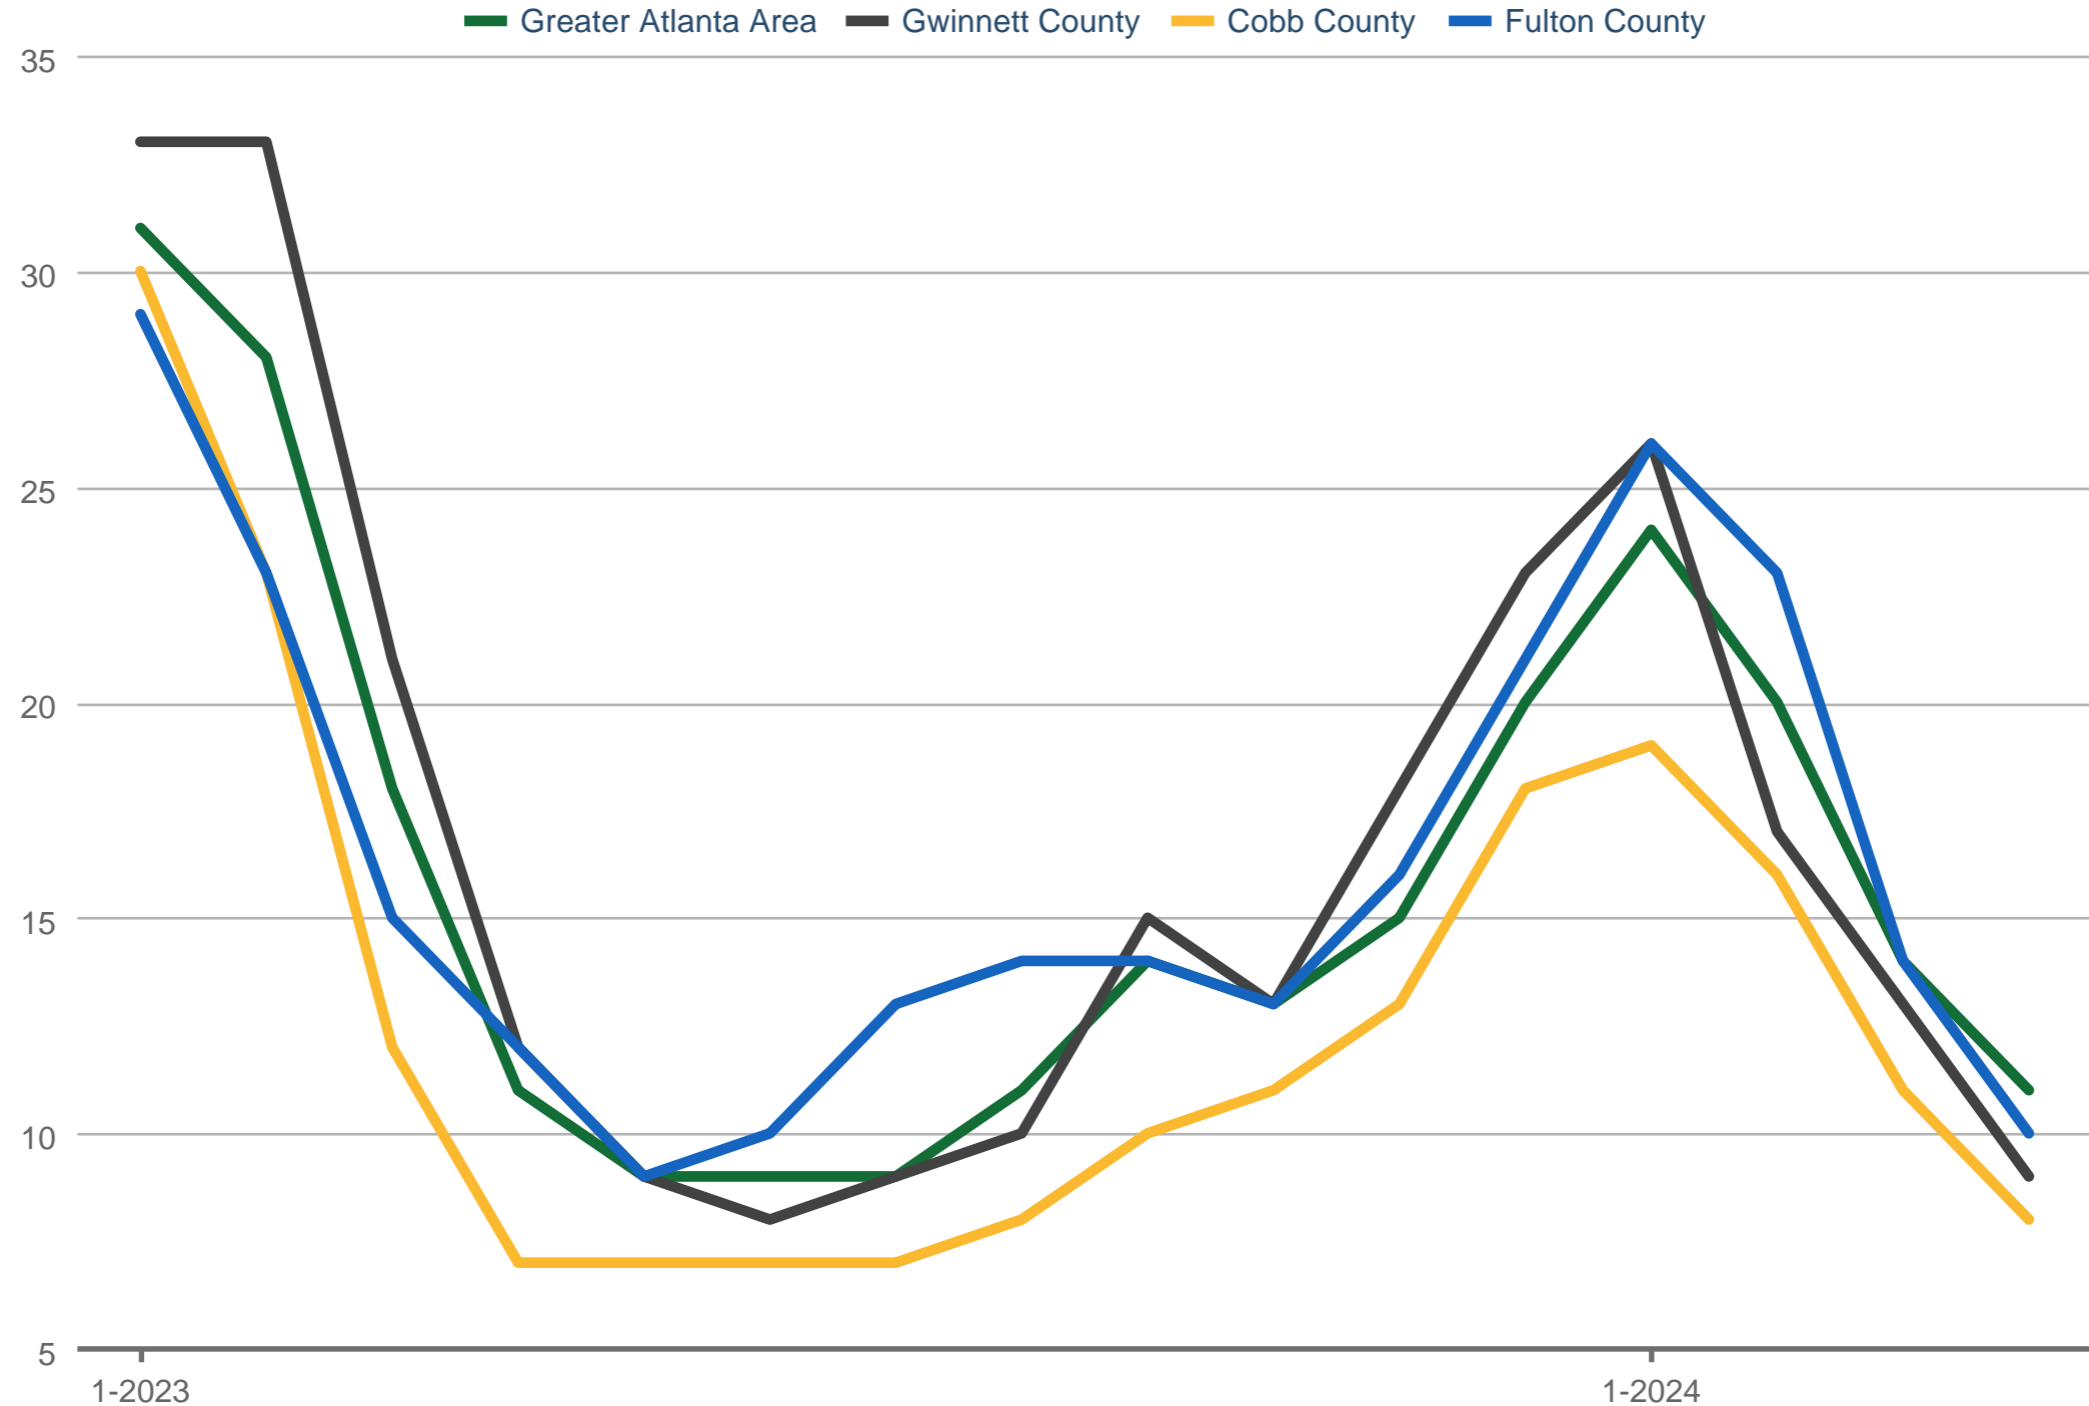

Median Days on Market

Greater Atlanta Area & Gwinnett County & Cobb County & Fulton County: Residential Detached

Each data point is one month of activity. Data is from May 19, 2024.