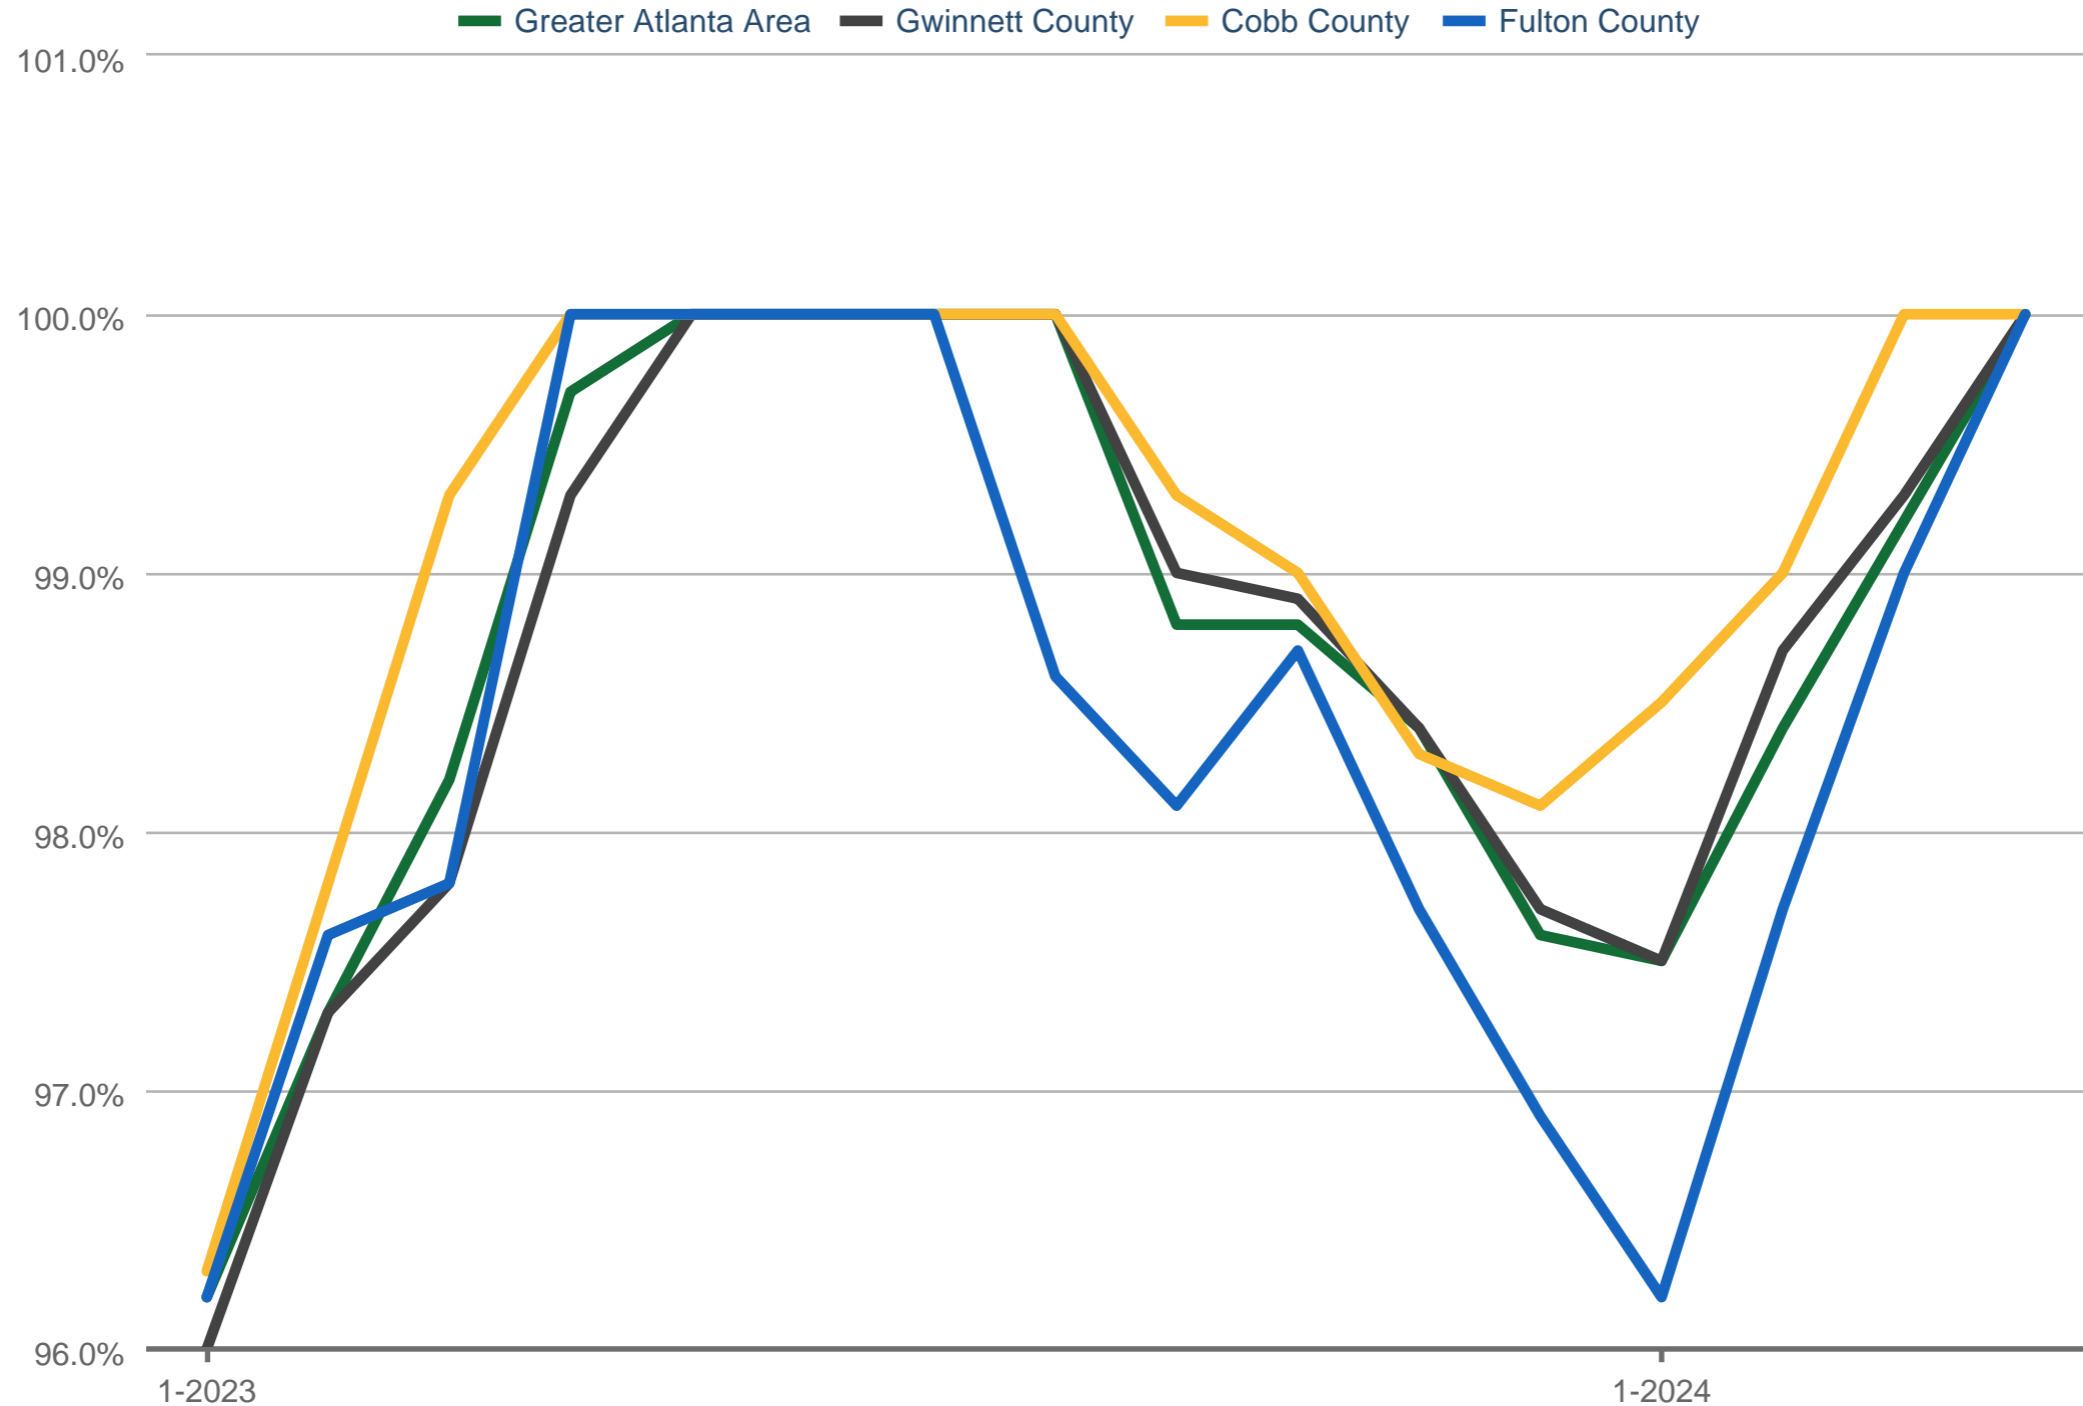

### Median Percent of Last Original Price

Greater Atlanta Area & Gwinnett County & Cobb County & Fulton County: Residential Detached

Each data point is one month of activity. Data is from May 19, 2024.

All data from First Multiple Listing Service®. InfoSparks© 2024 ShowingTime.