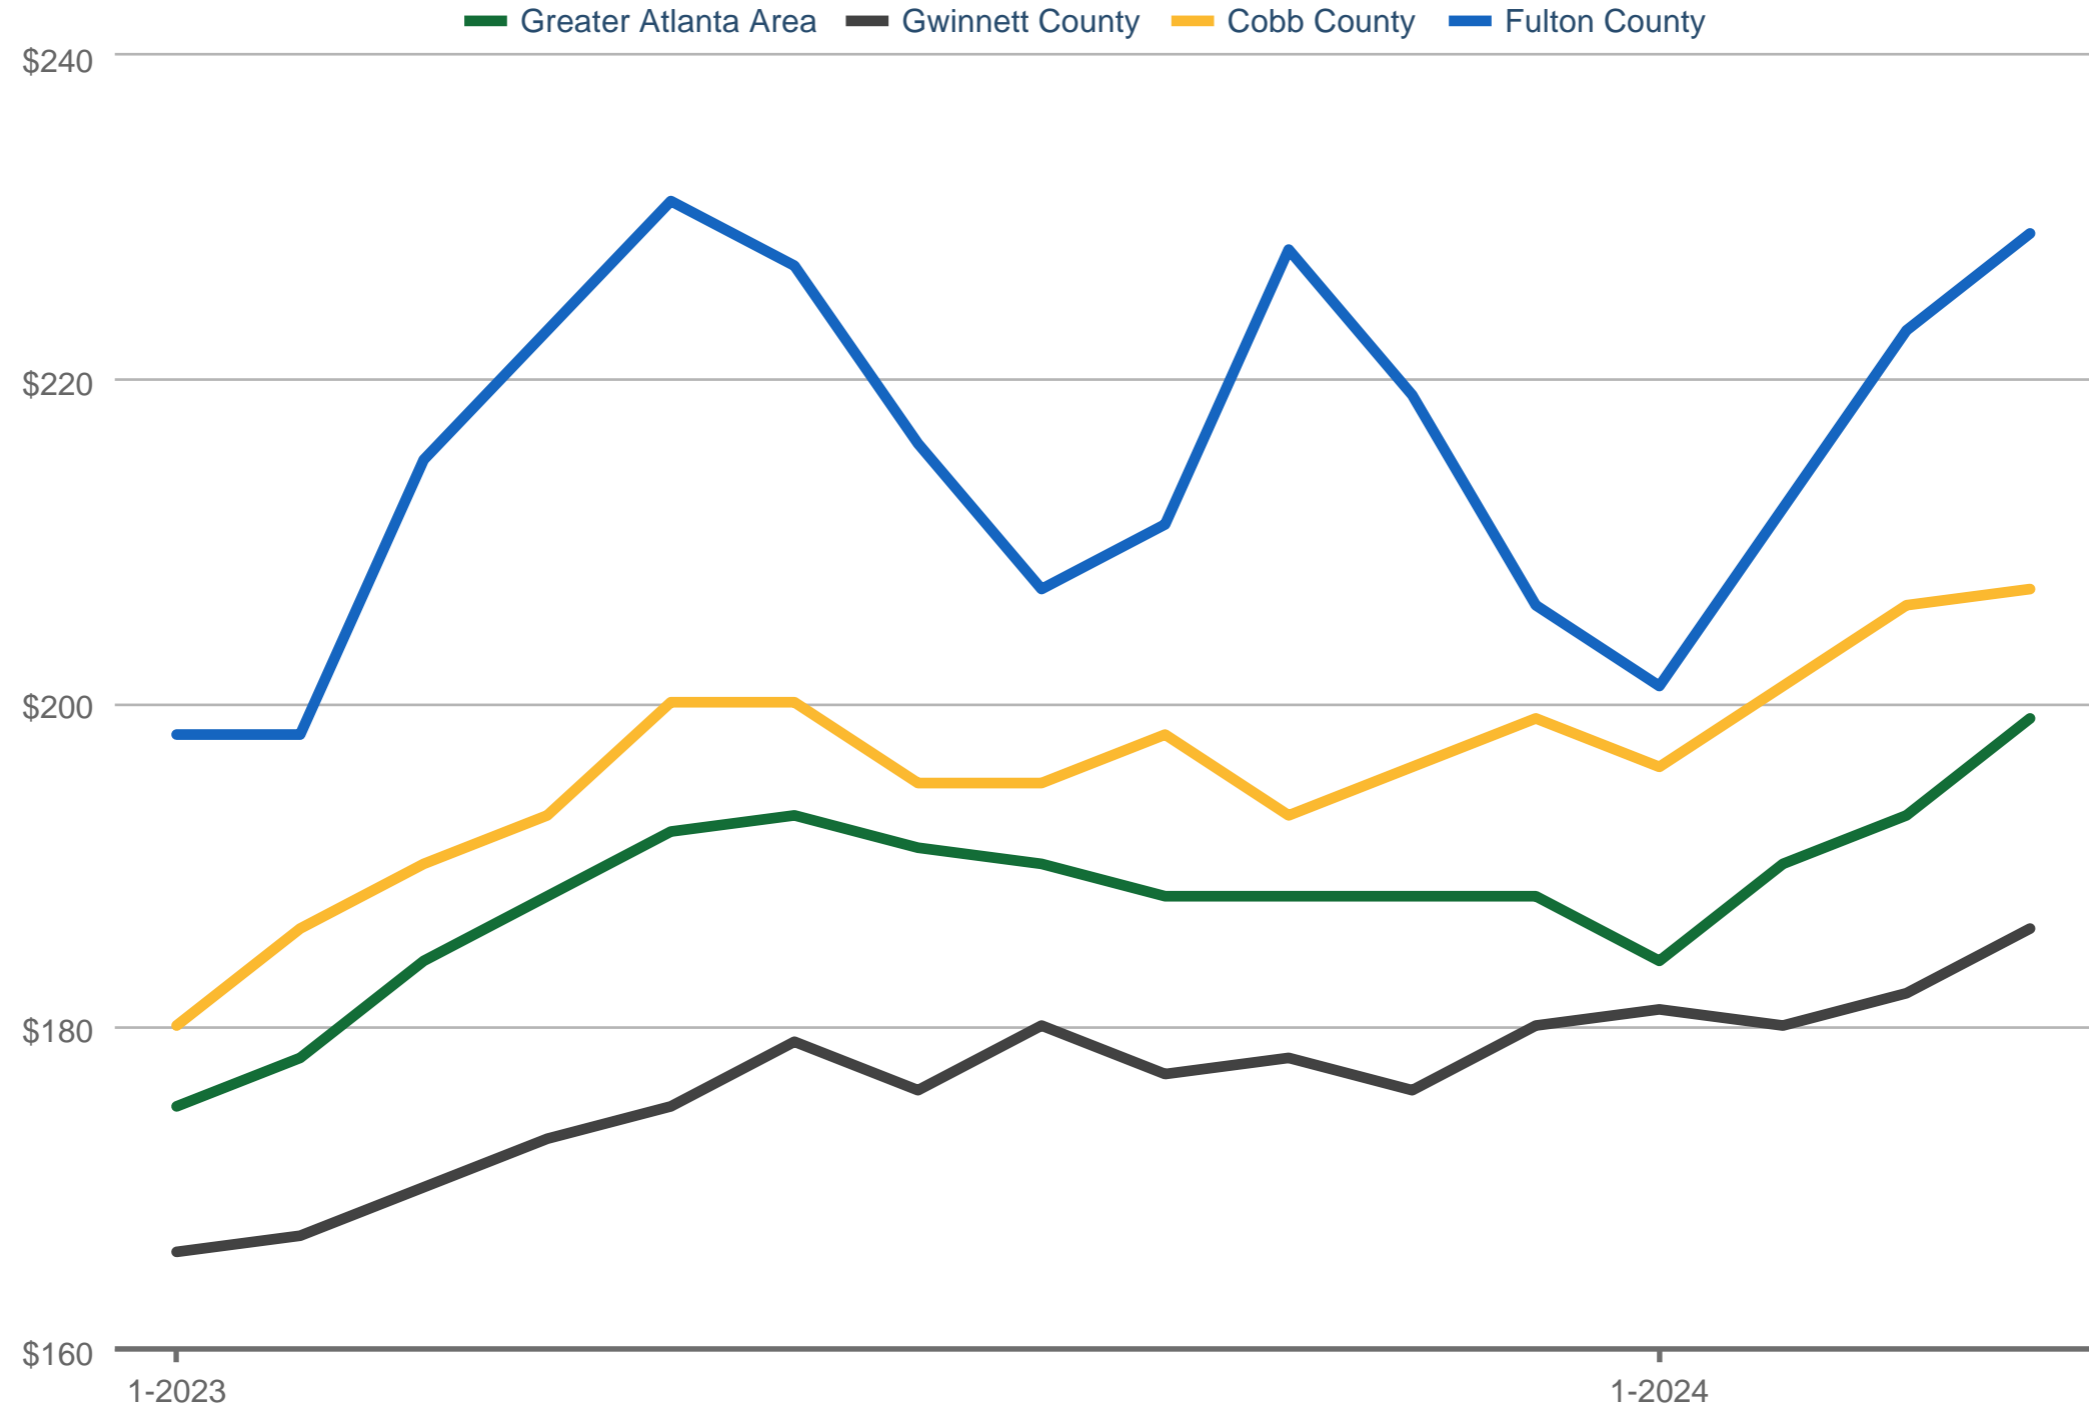

### Median Price Per Square Foot

Greater Atlanta Area & Gwinnett County & Cobb County & Fulton County: Residential Detached

Each data point is one month of activity. Data is from May 19, 2024.

All data from First Multiple Listing Service®. InfoSparks© 2024 ShowingTime.