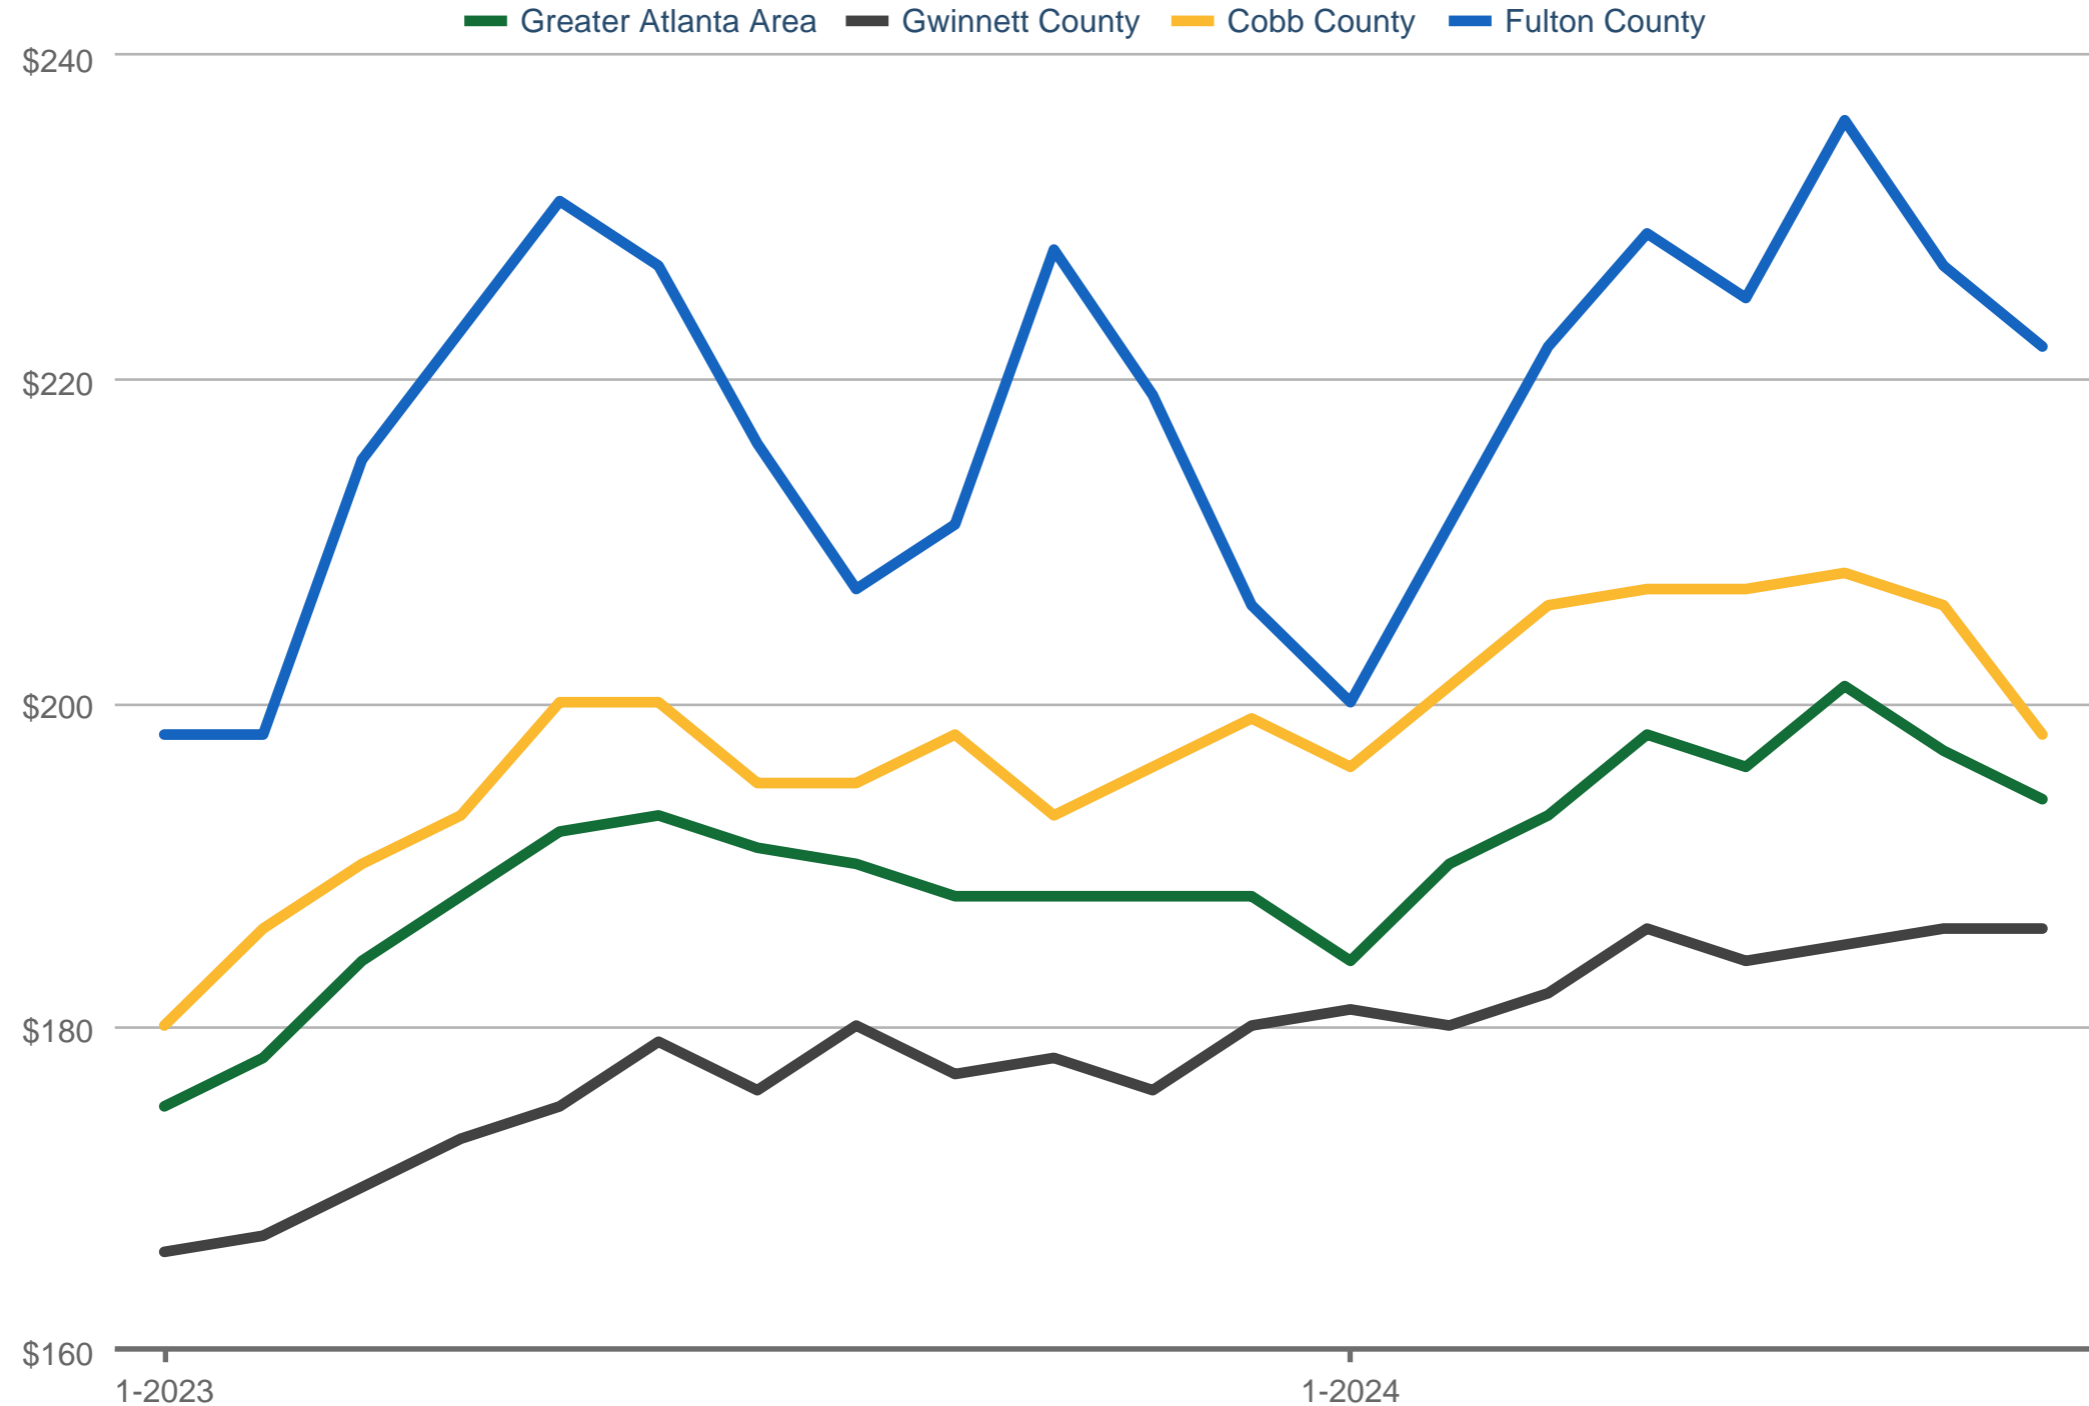

### Median Price Per Square Foot

Greater Atlanta Area & Gwinnett County & Cobb County & Fulton County: Residential Detached

Each data point is one month of activity. Data is from September 10, 2024.

All data from First Multiple Listing Service®. InfoSparks© 2024 ShowingTime.