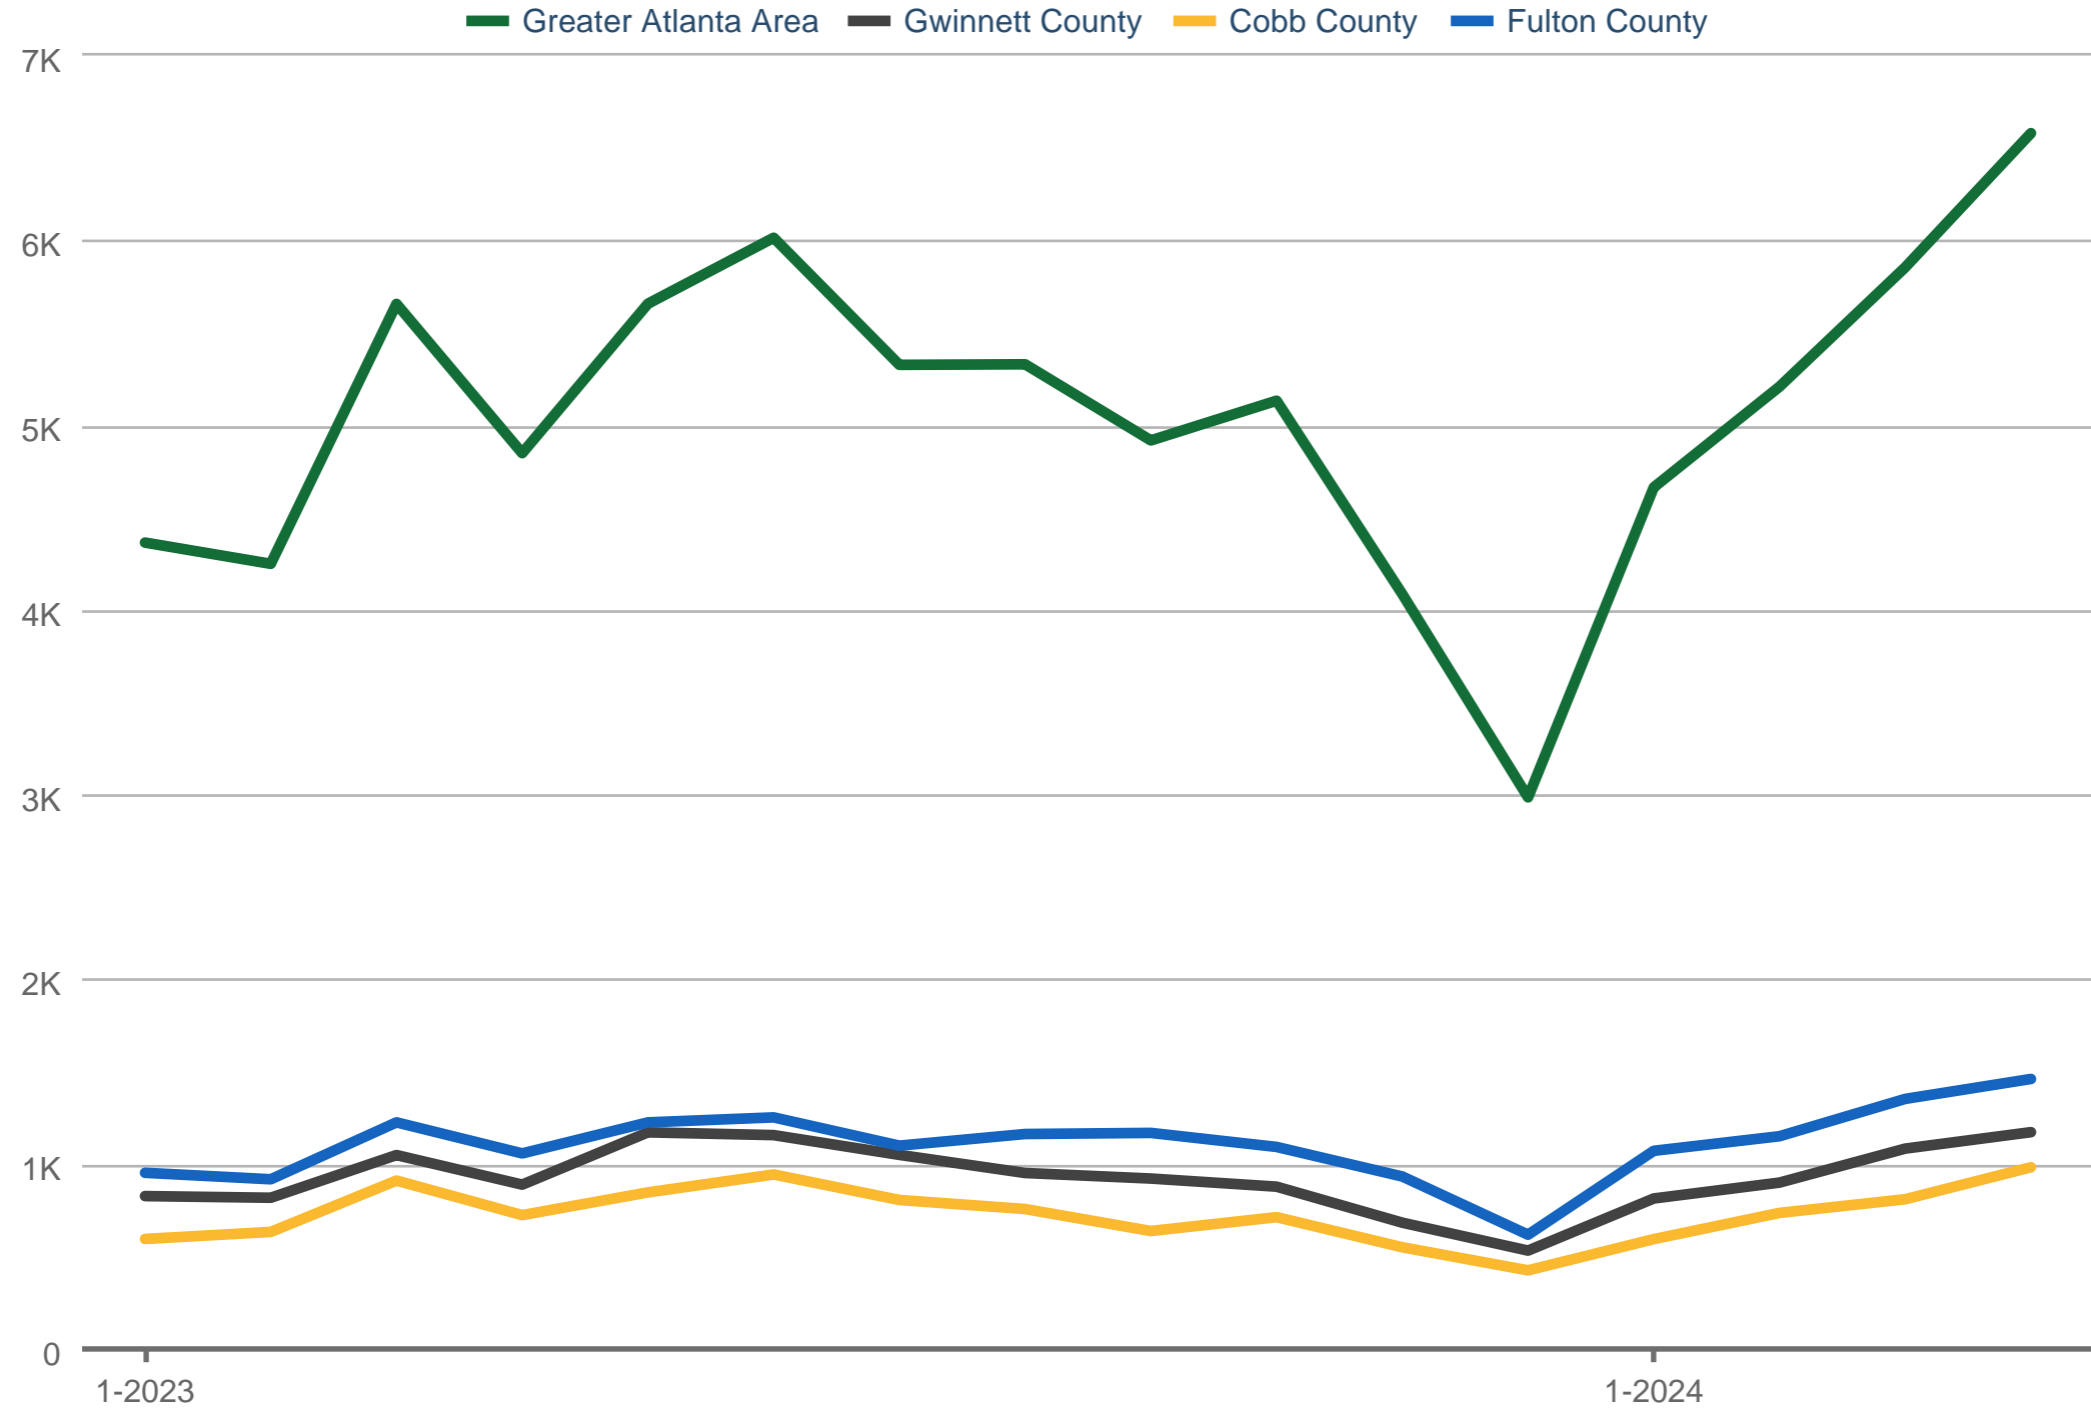

New Listings

Greater Atlanta Area & Gwinnett County & Cobb County & Fulton County: Residential Detached

Each data point is one month of activity. Data is from May 19, 2024.