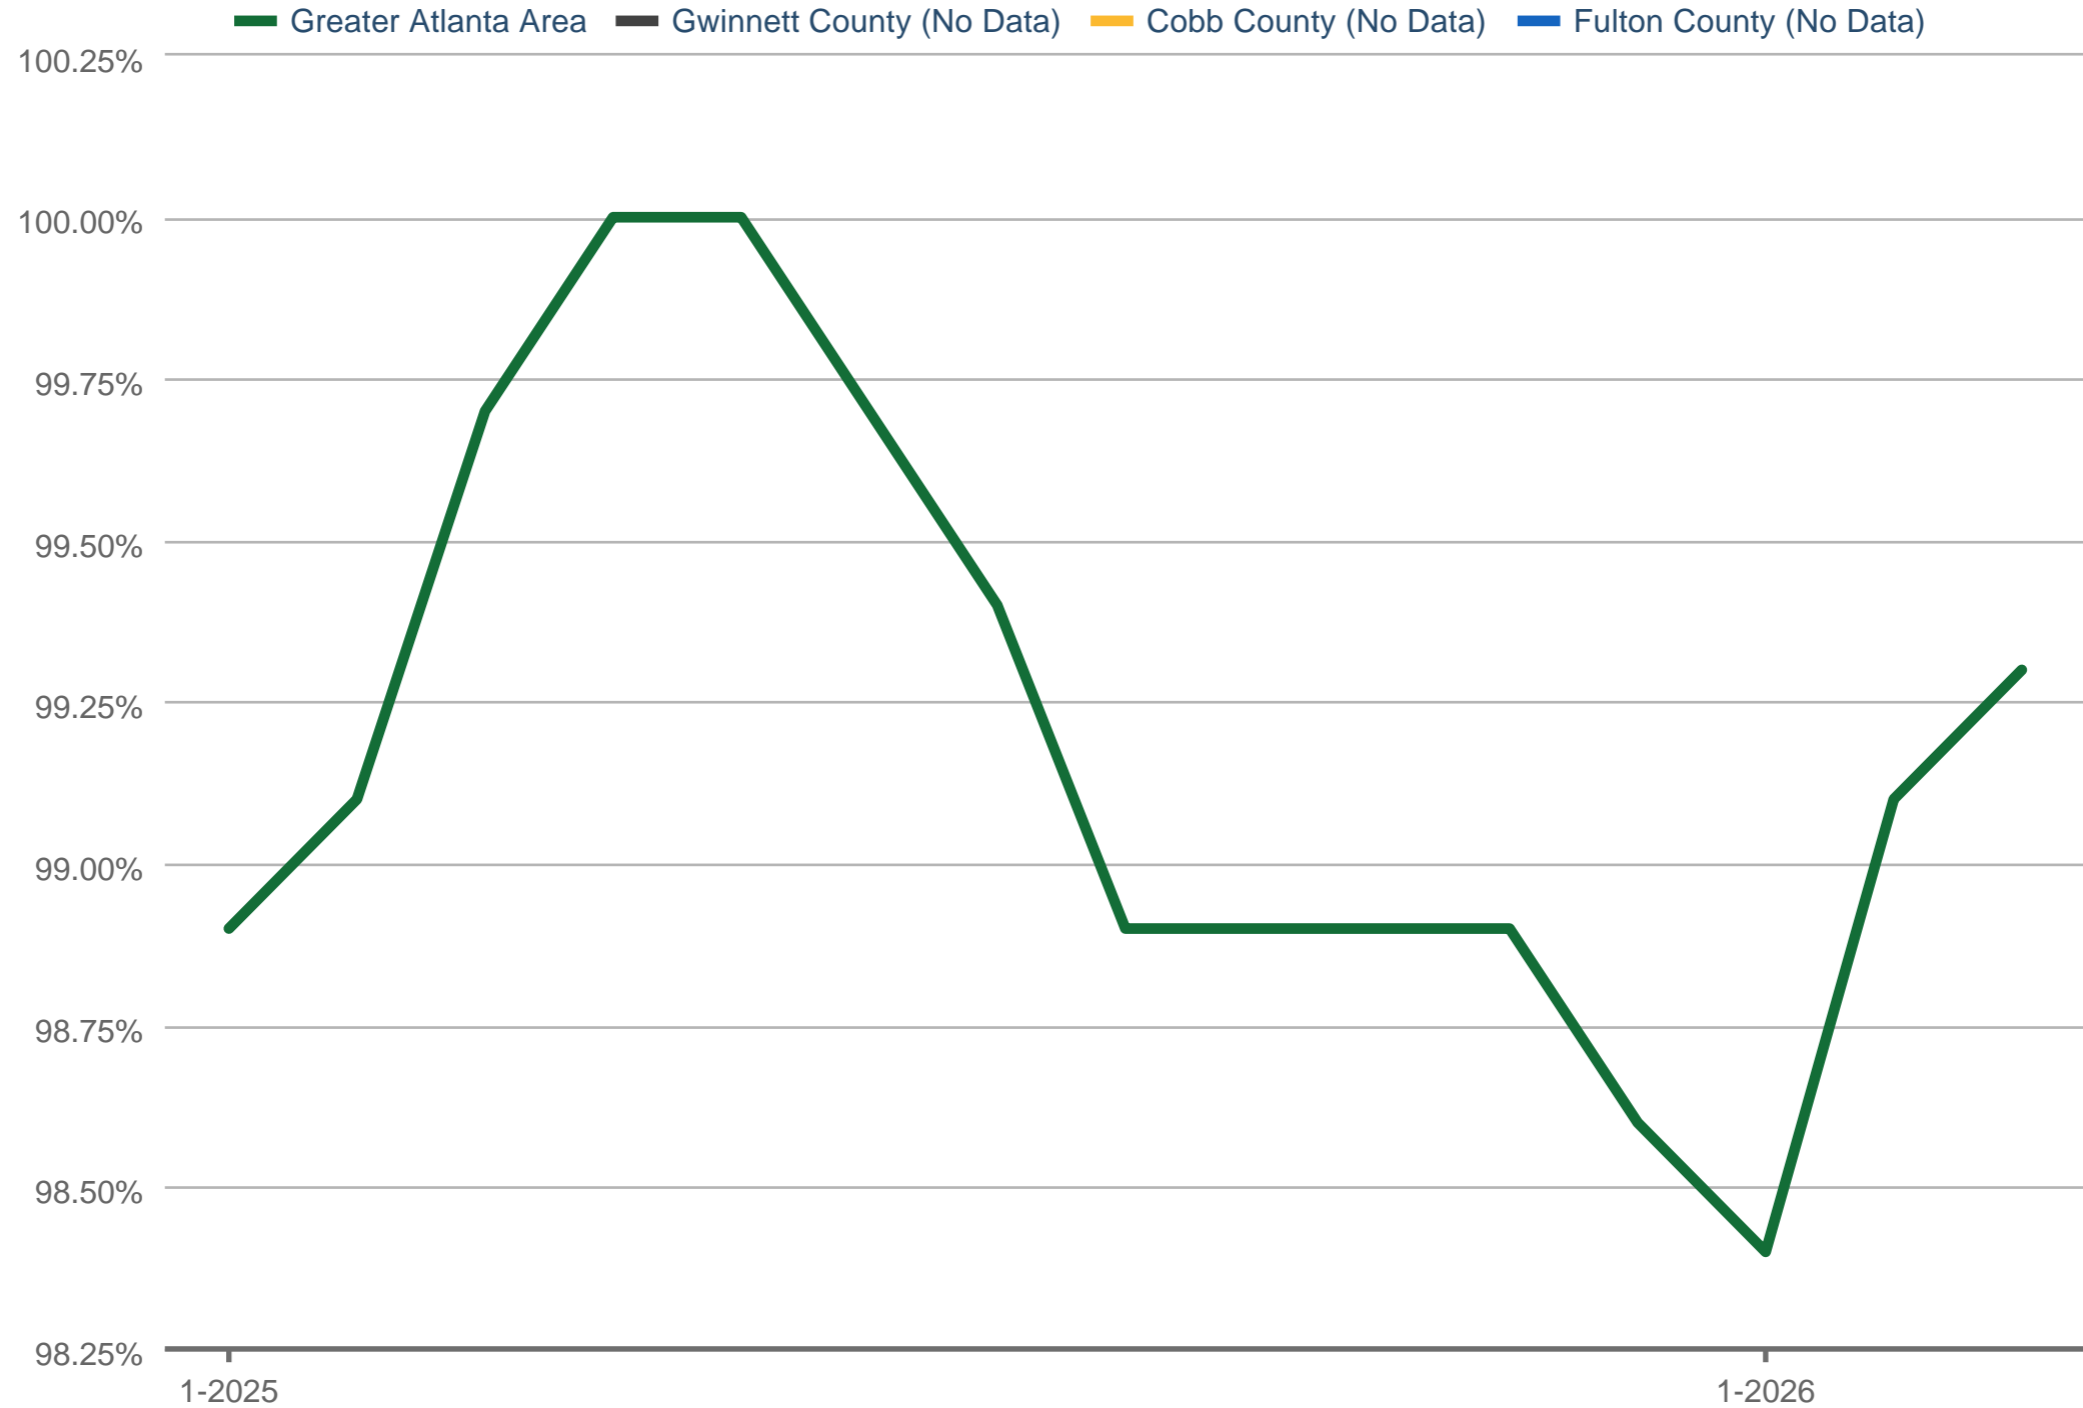

Hattie Best

Keller Williams Realty Peachtree Rd.

Office: 770-873-6725

Cell: 770-873-6725

hattiebest@kw.com

Median Percent of Last List Price

Greater Atlanta Area & Gwinnett County & Cobb County & Fulton County: Residential Detached

Each data point is one month of activity. Data is from April 19, 2026.

All data from First Multiple Listing Service®. InfoSparks© 2026 ShowingTime Plus, LLC.