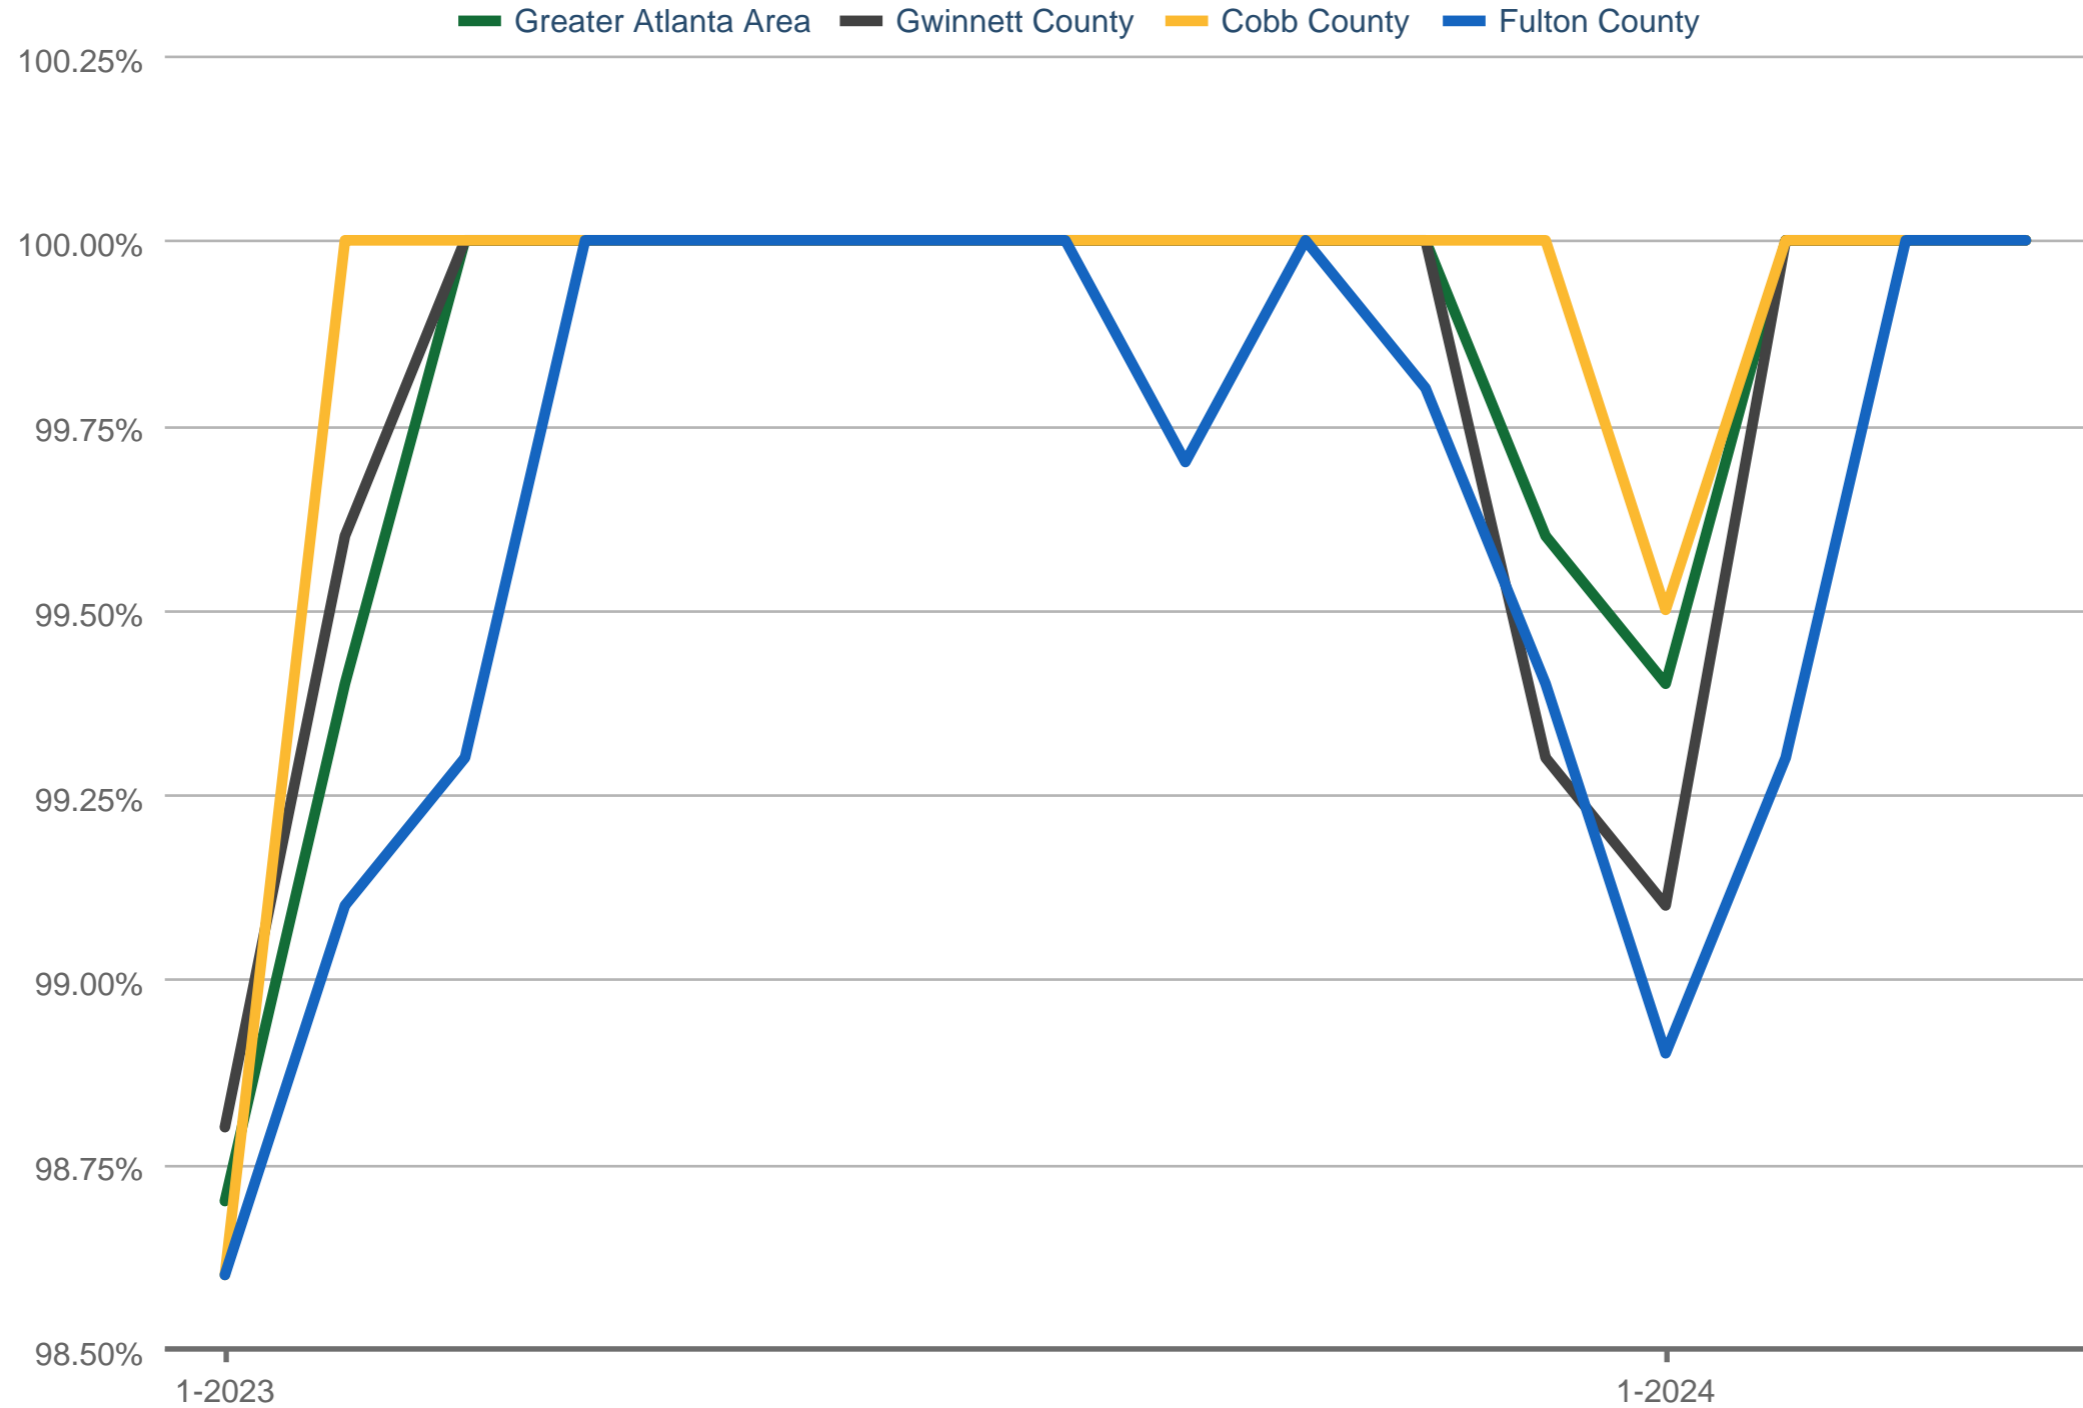

Median Percent of Last List Price

Greater Atlanta Area & Gwinnett County & Cobb County & Fulton County: Residential Detached

Each data point is one month of activity. Data is from May 19, 2024.

All data from First Multiple Listing Service®. InfoSparks© 2024 ShowingTime.