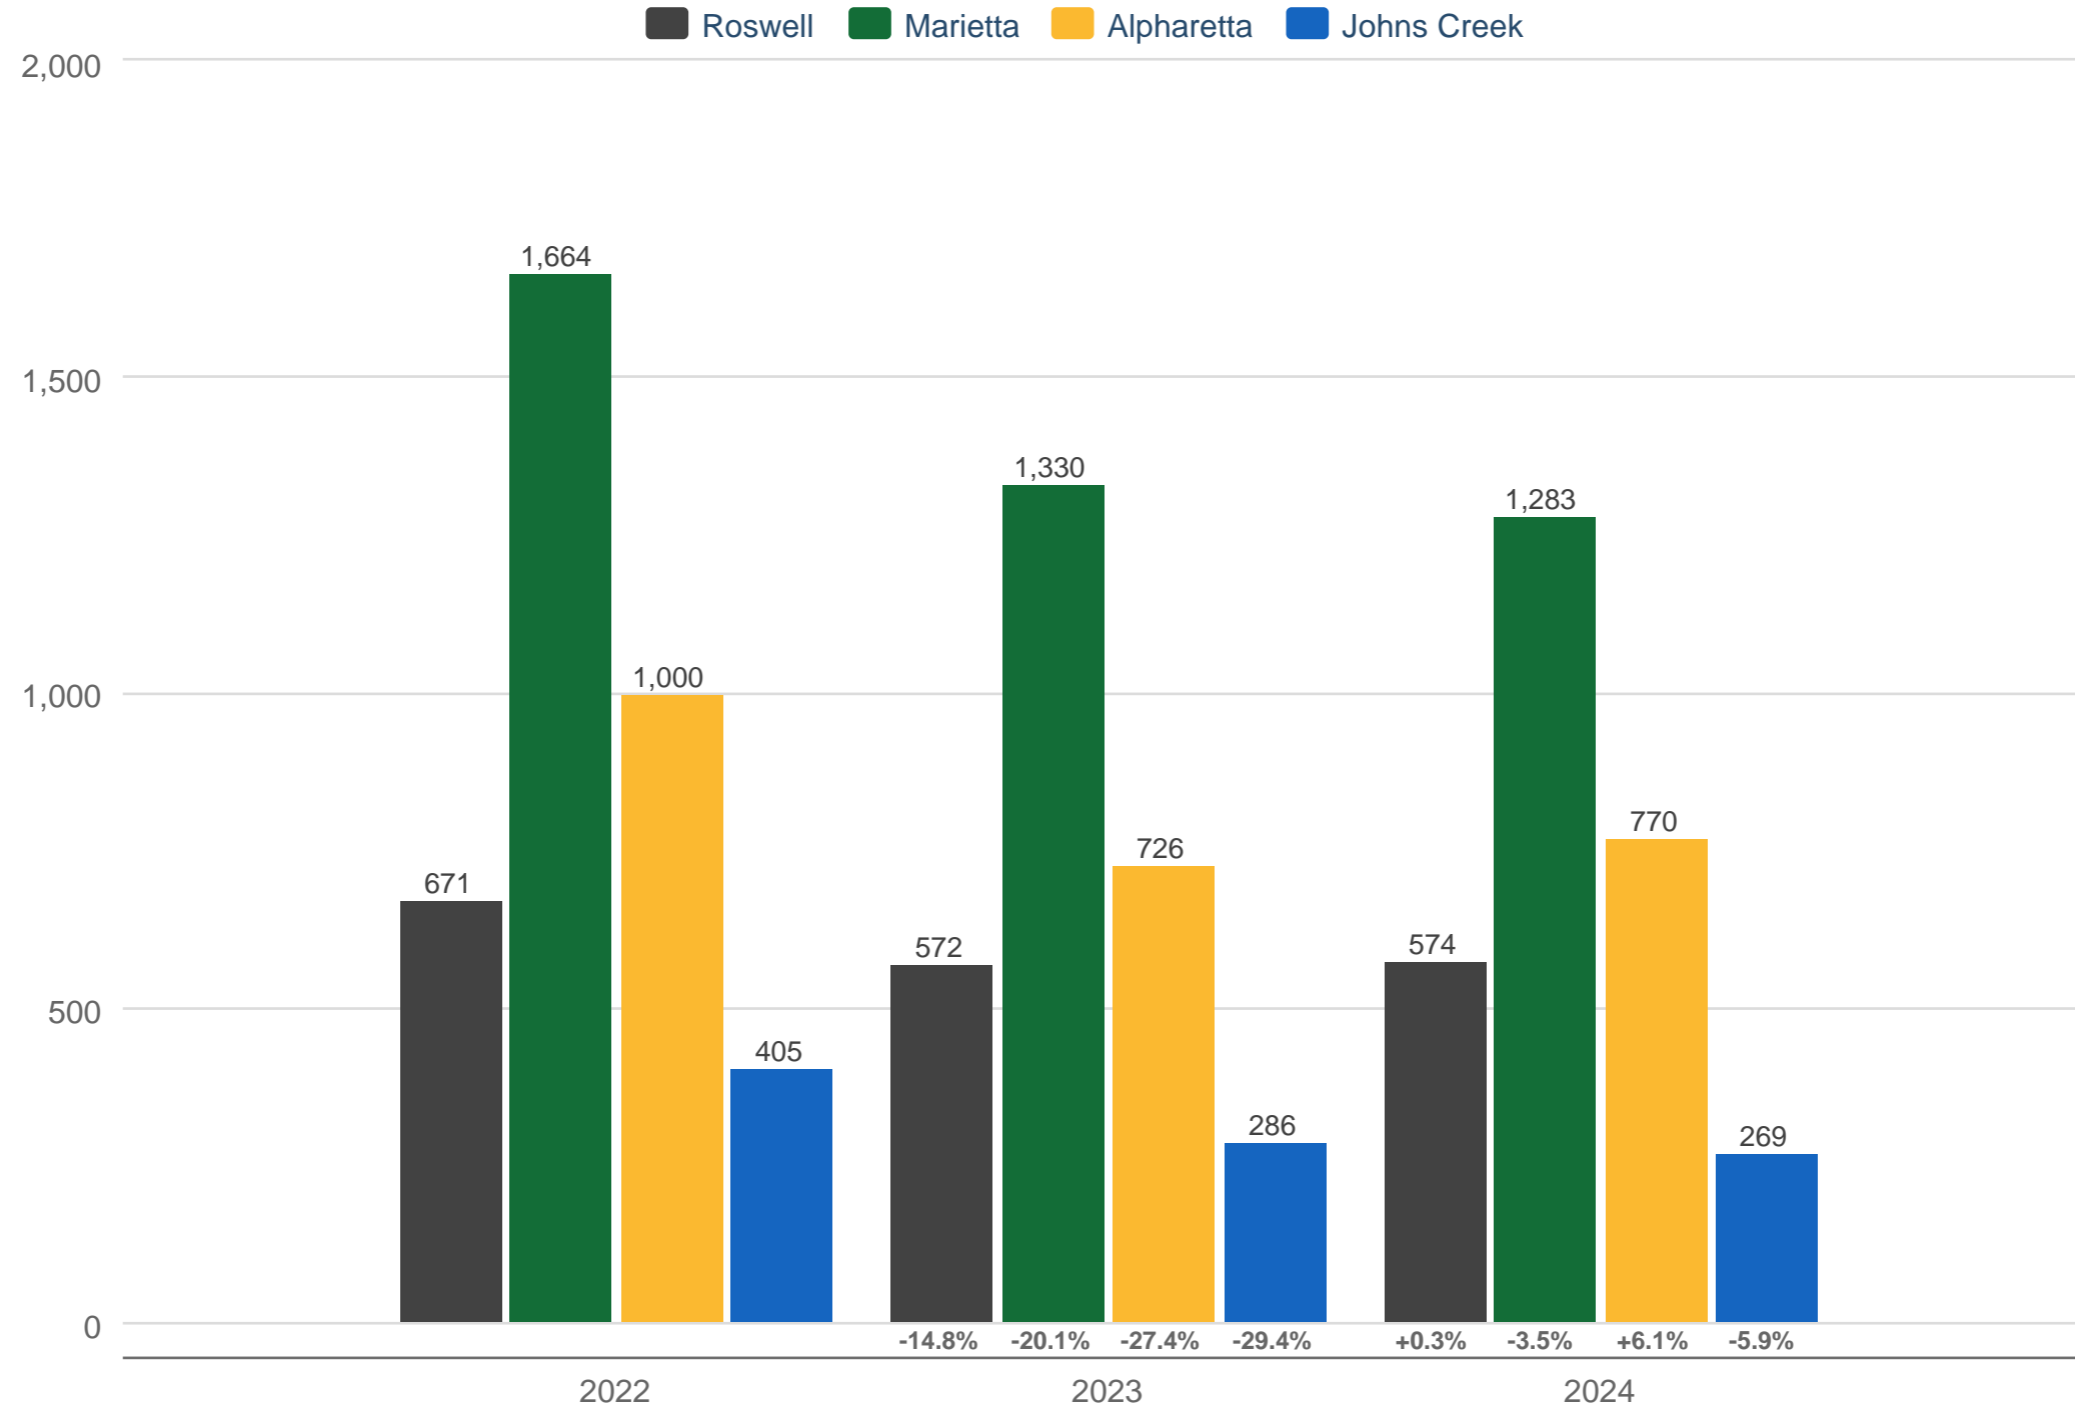

October Closed Sales

Roswell & Marietta & Alpharetta & Johns Creek: 4 Bedrooms or More, Residential Detached, 2,501 sq ft or More
Each data point is 12 months of activity. Data is from November 7, 2024.

All data from First Multiple Listing Service®. InfoSparks© 2024 ShowingTime.