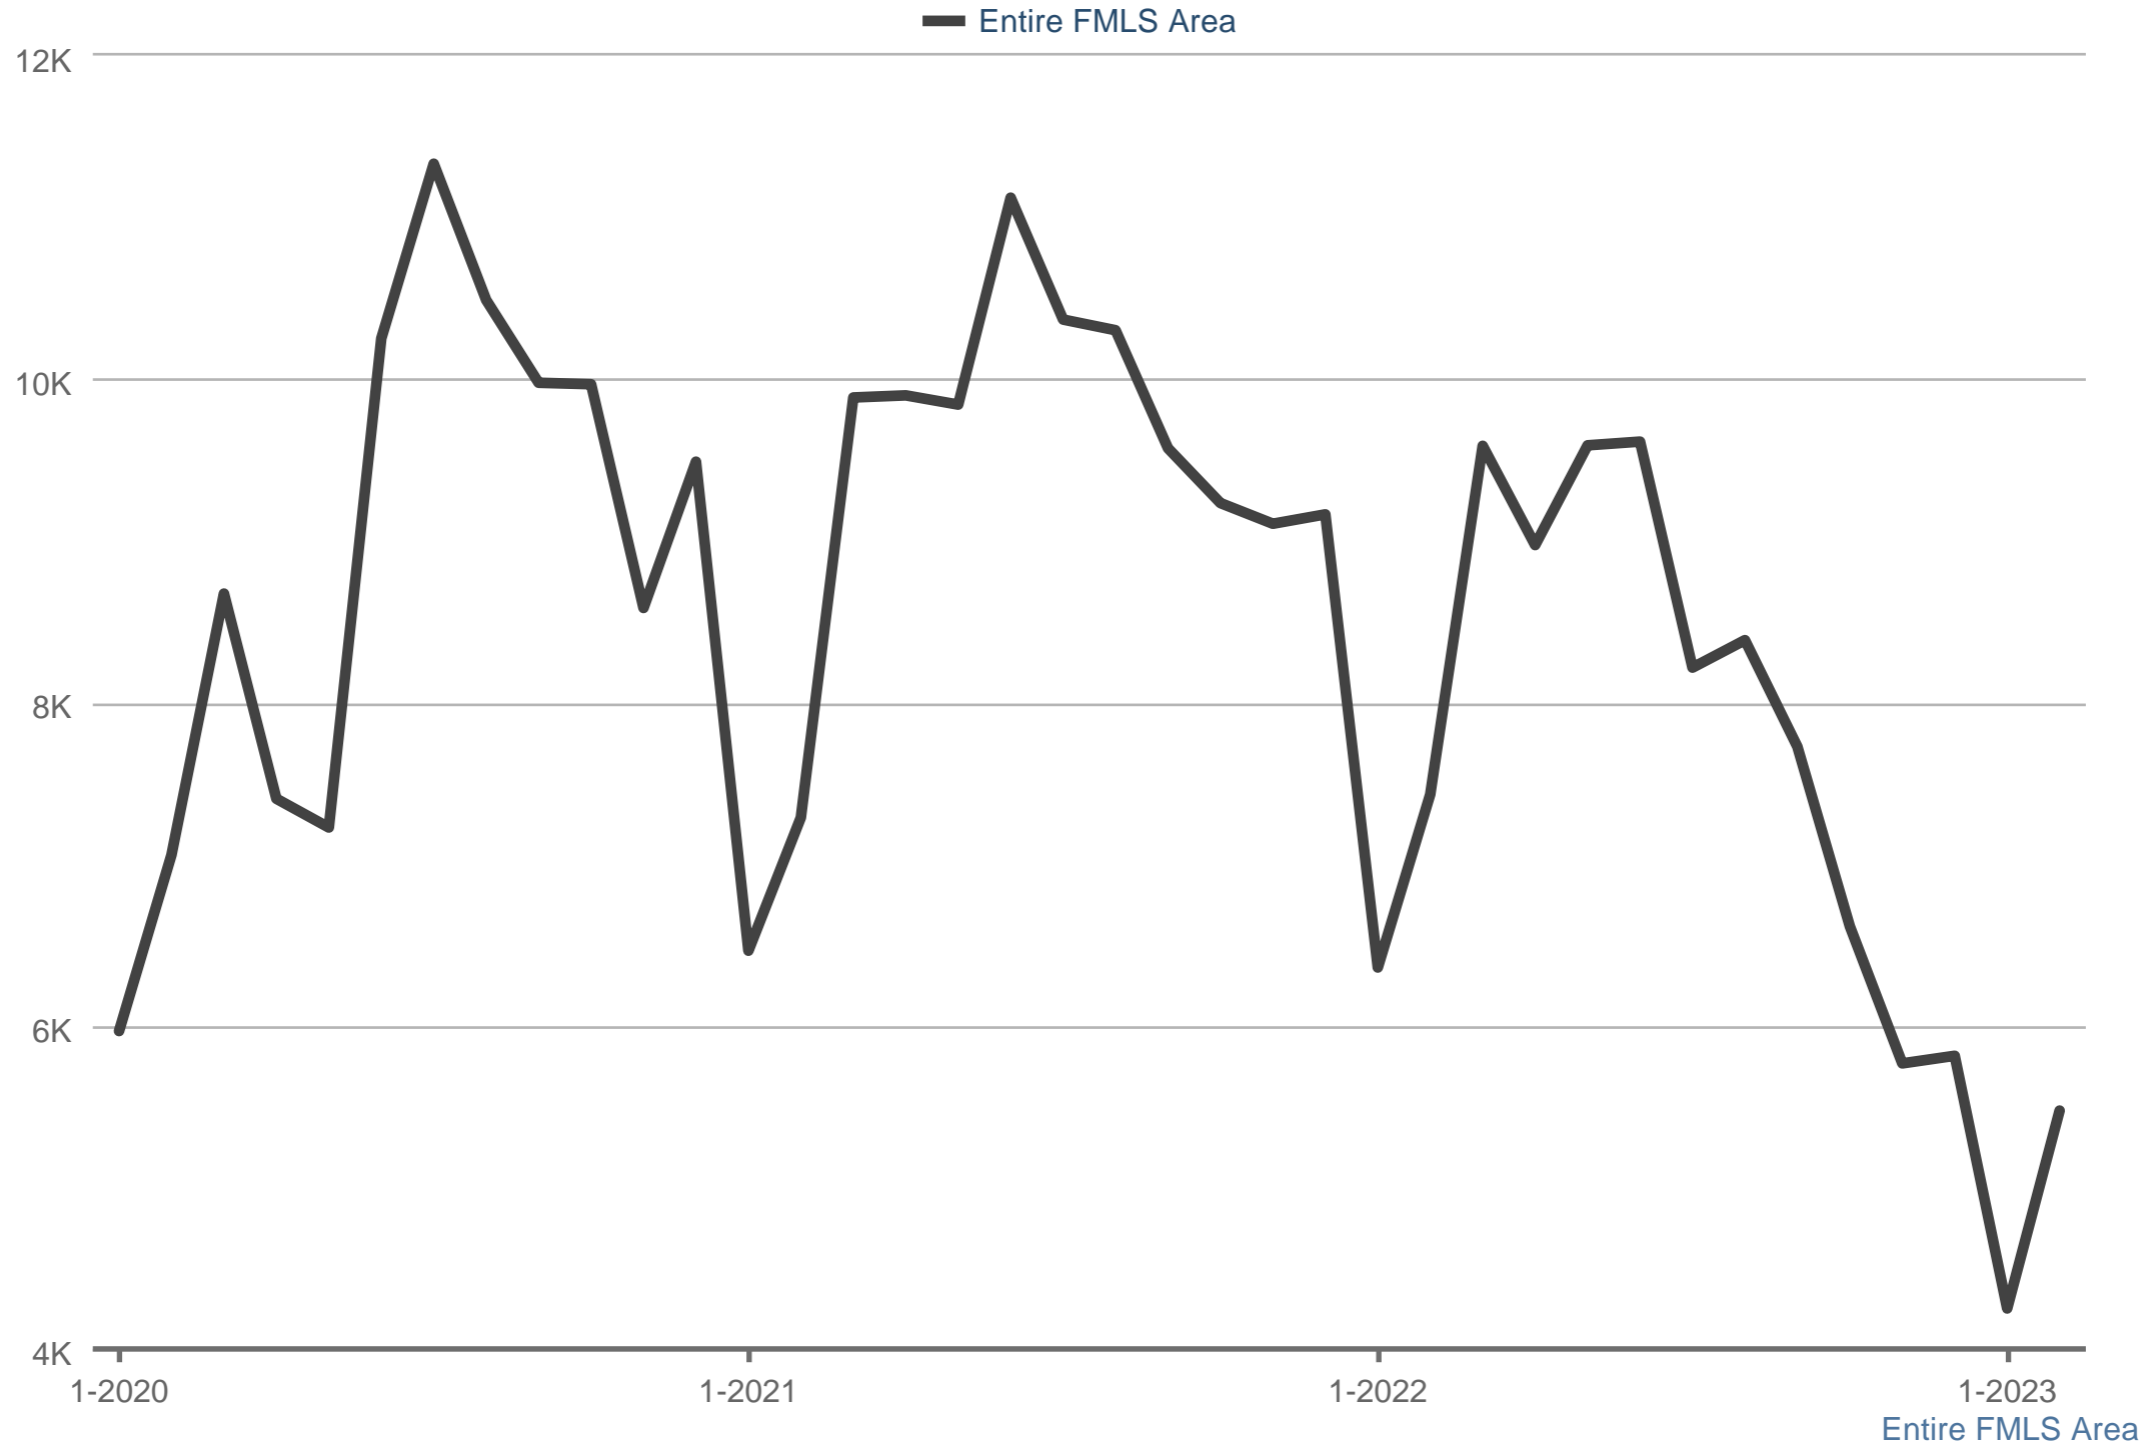

### Closed Sales

Each data point is one month of activity. Data is from March 17, 2023.