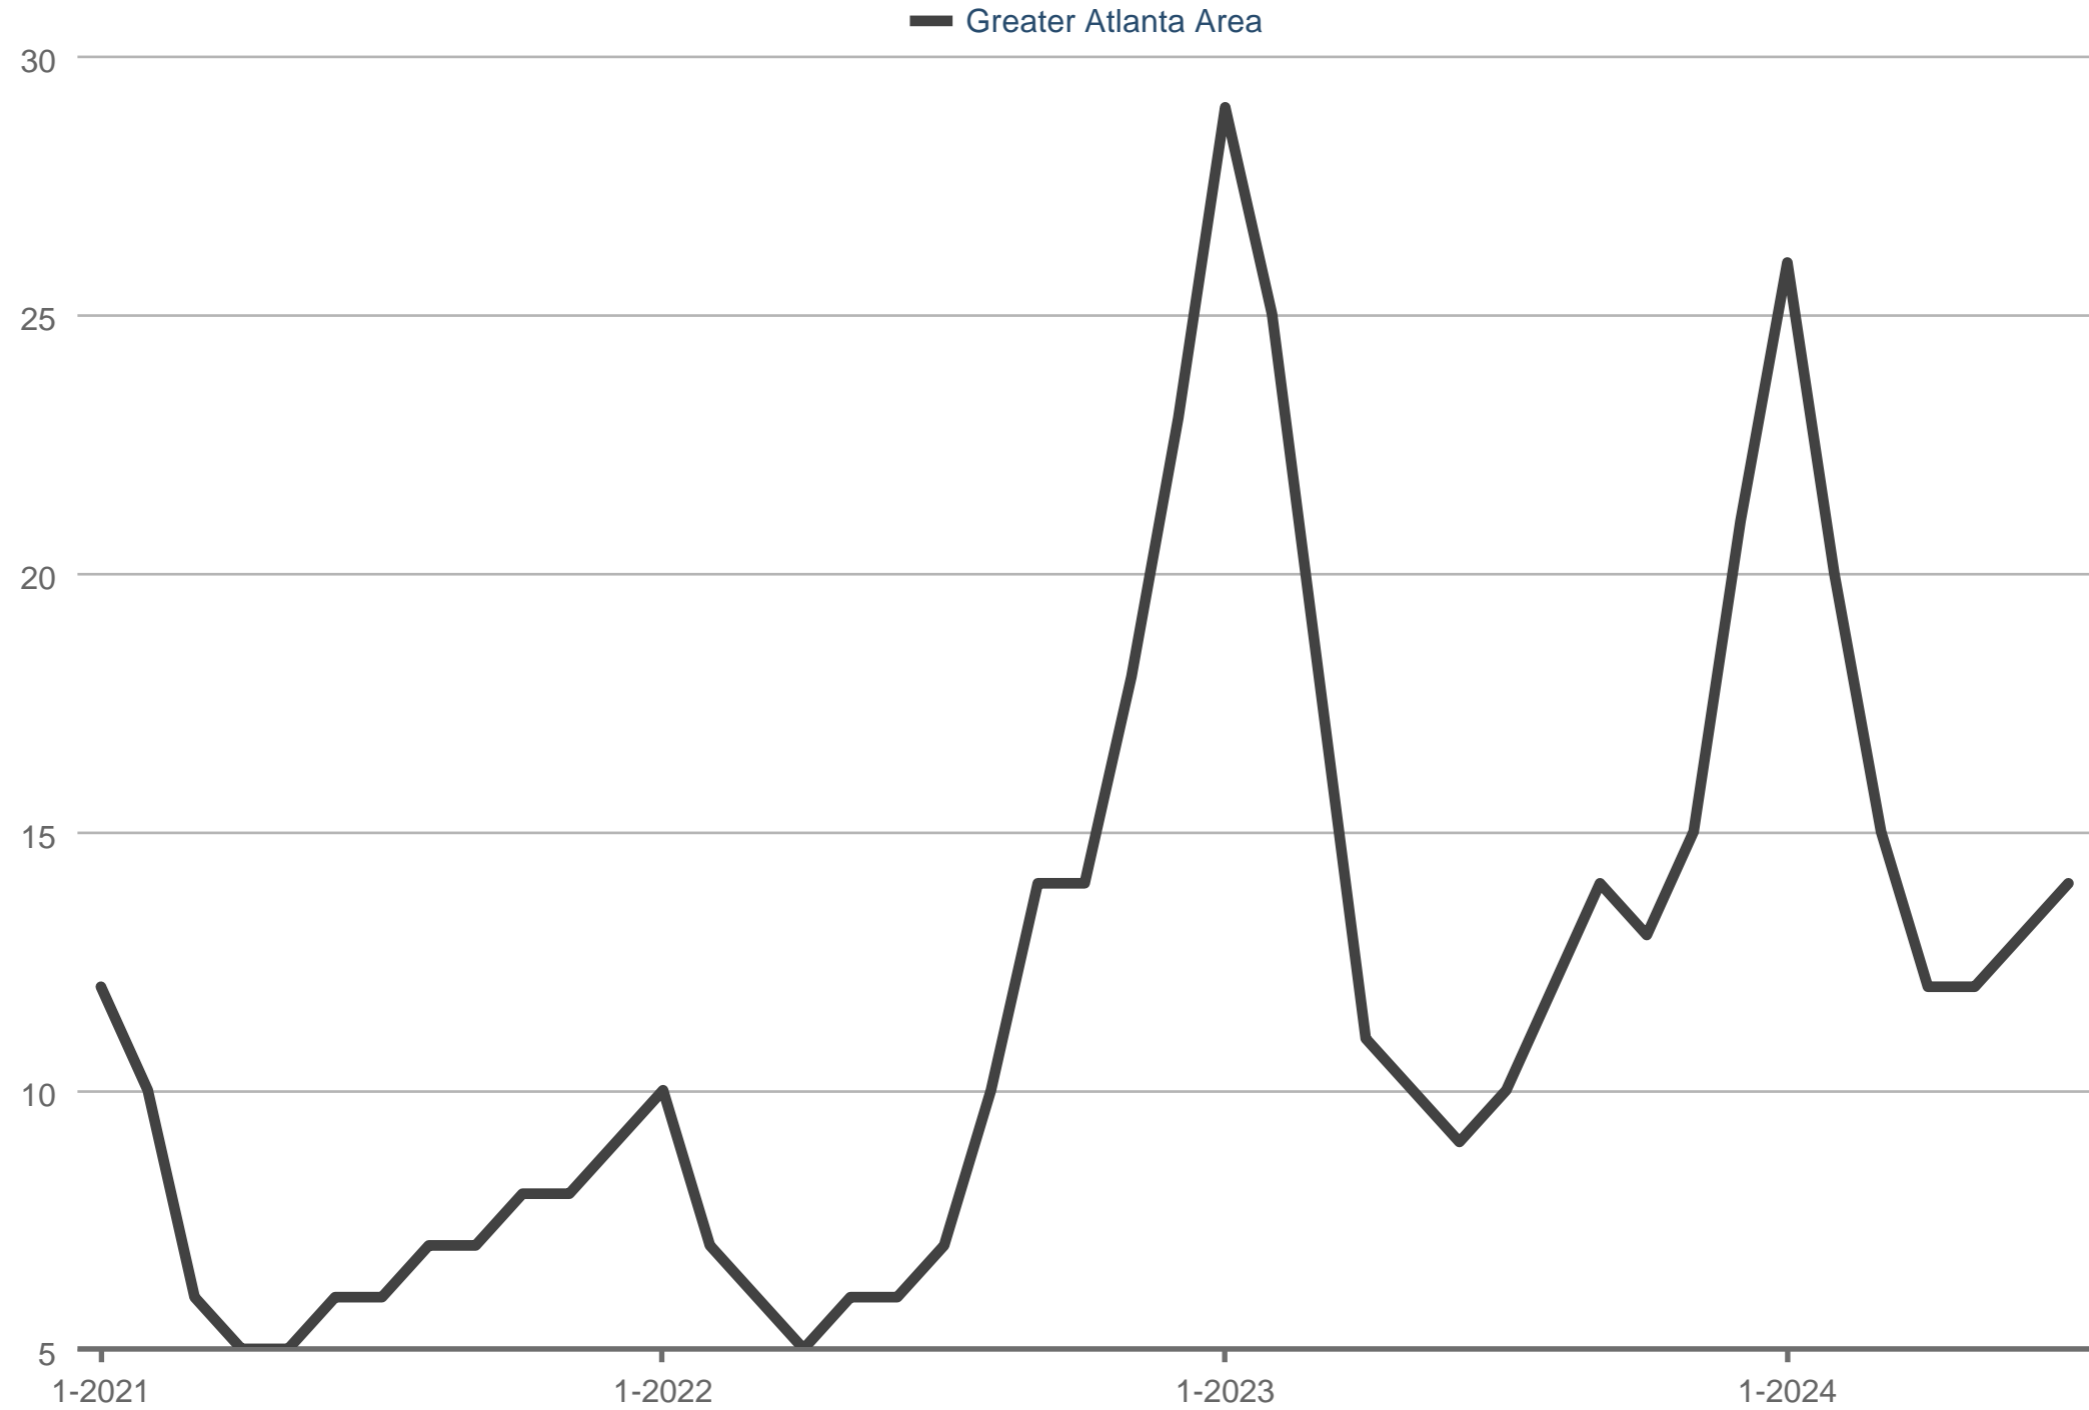

### Median Days on Market

Greater Atlanta Area

Each data point is one month of activity. Data is from August 21, 2024.

All data from First Multiple Listing Service®. InfoSparks© 2024 ShowingTime.