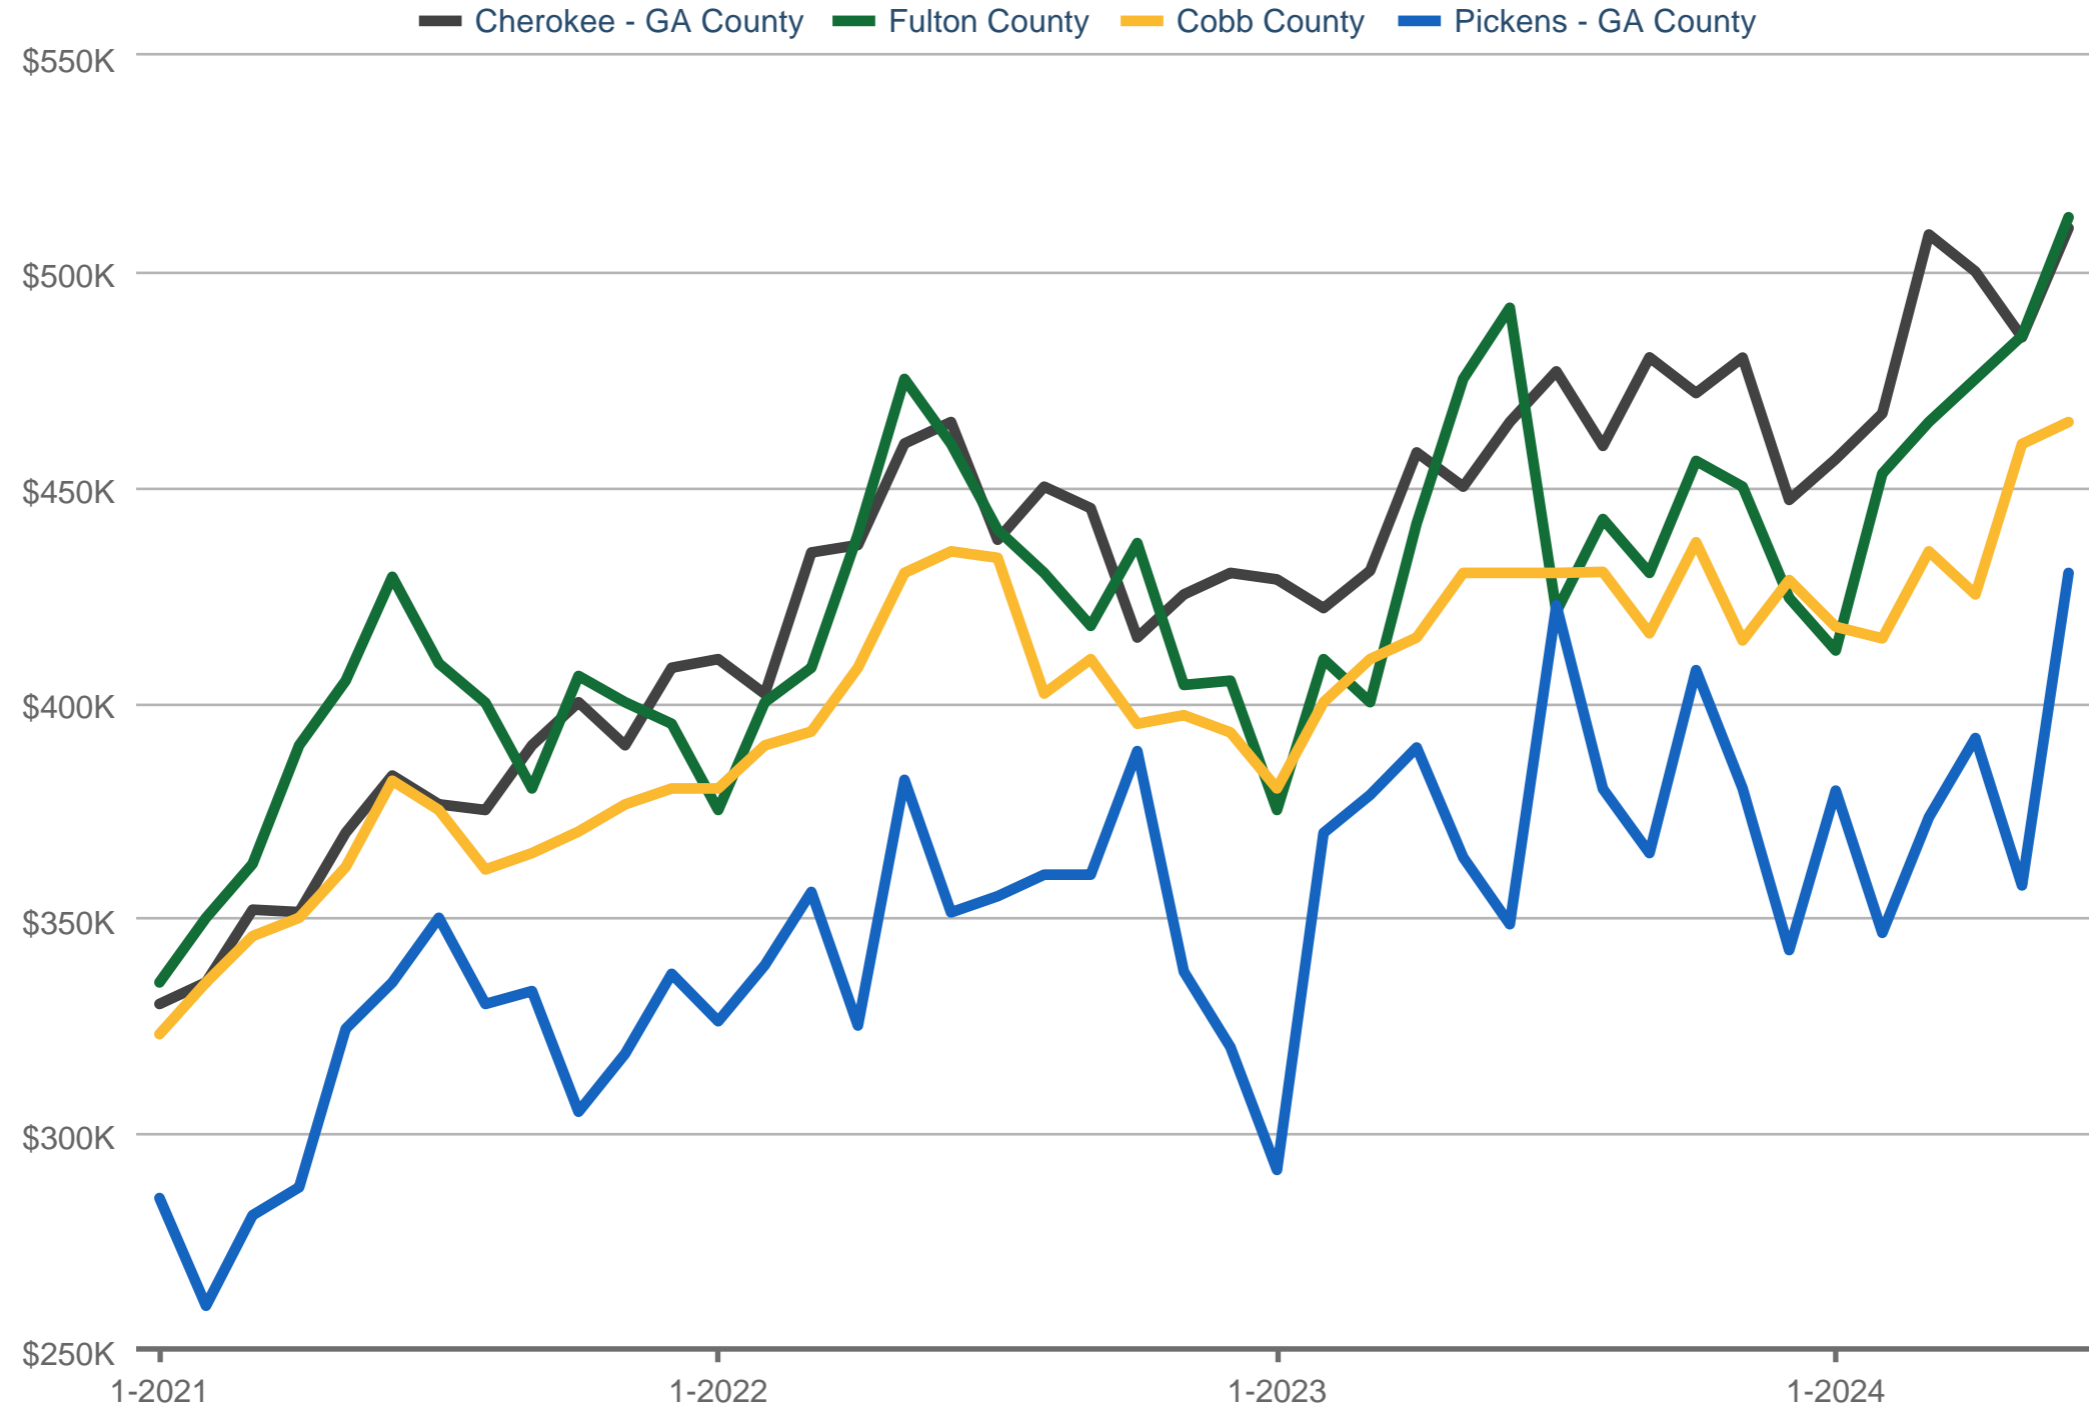

Christopher Ess
 REALTOR - Atlanta Communities

Office: 678-899-8909
chris@chrisessreg.com
chrisessreg.com/

Median Sales Price

Cherokee - GA County & Fulton County & Cobb County & Pickens - GA County

Each data point is one month of activity. Data is from July 24, 2024.

All data from First Multiple Listing Service®. InfoSparks© 2024 ShowingTime.