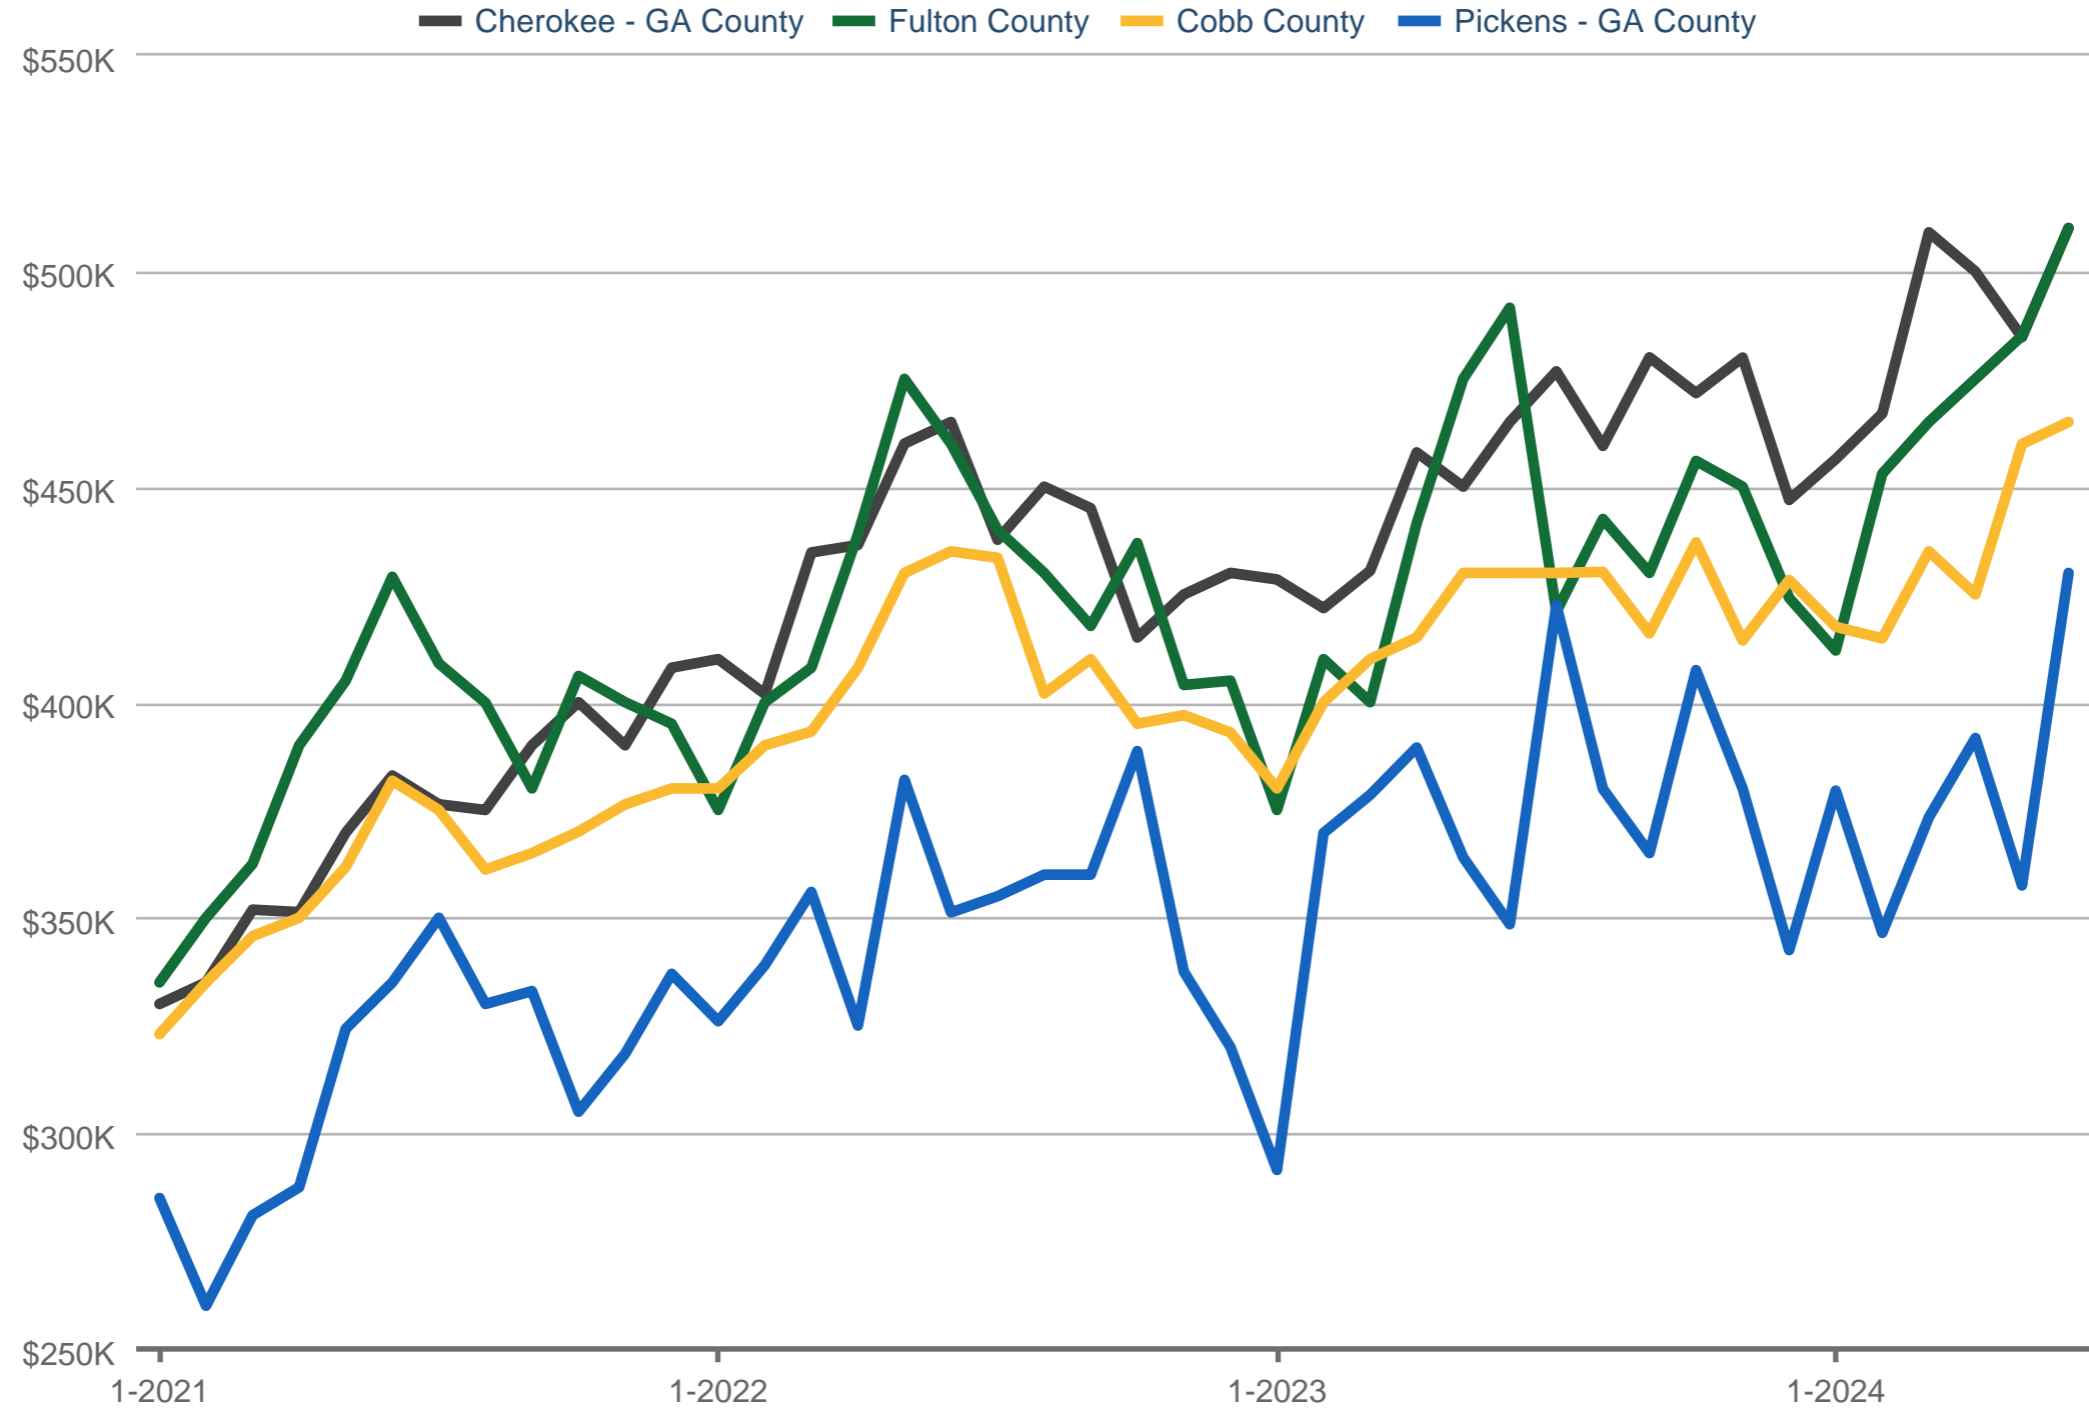

Christopher Ess
REALTOR - Atlanta Communities

Office: 678-899-8909
chris@chrisessreg.com
chrisessreg.com/

Median Sales Price

Cherokee - GA County & Fulton County & Cobb County & Pickens - GA County

Each data point is one month of activity. Data is from July 27, 2024.

All data from First Multiple Listing Service®. InfoSparks© 2024 ShowingTime.