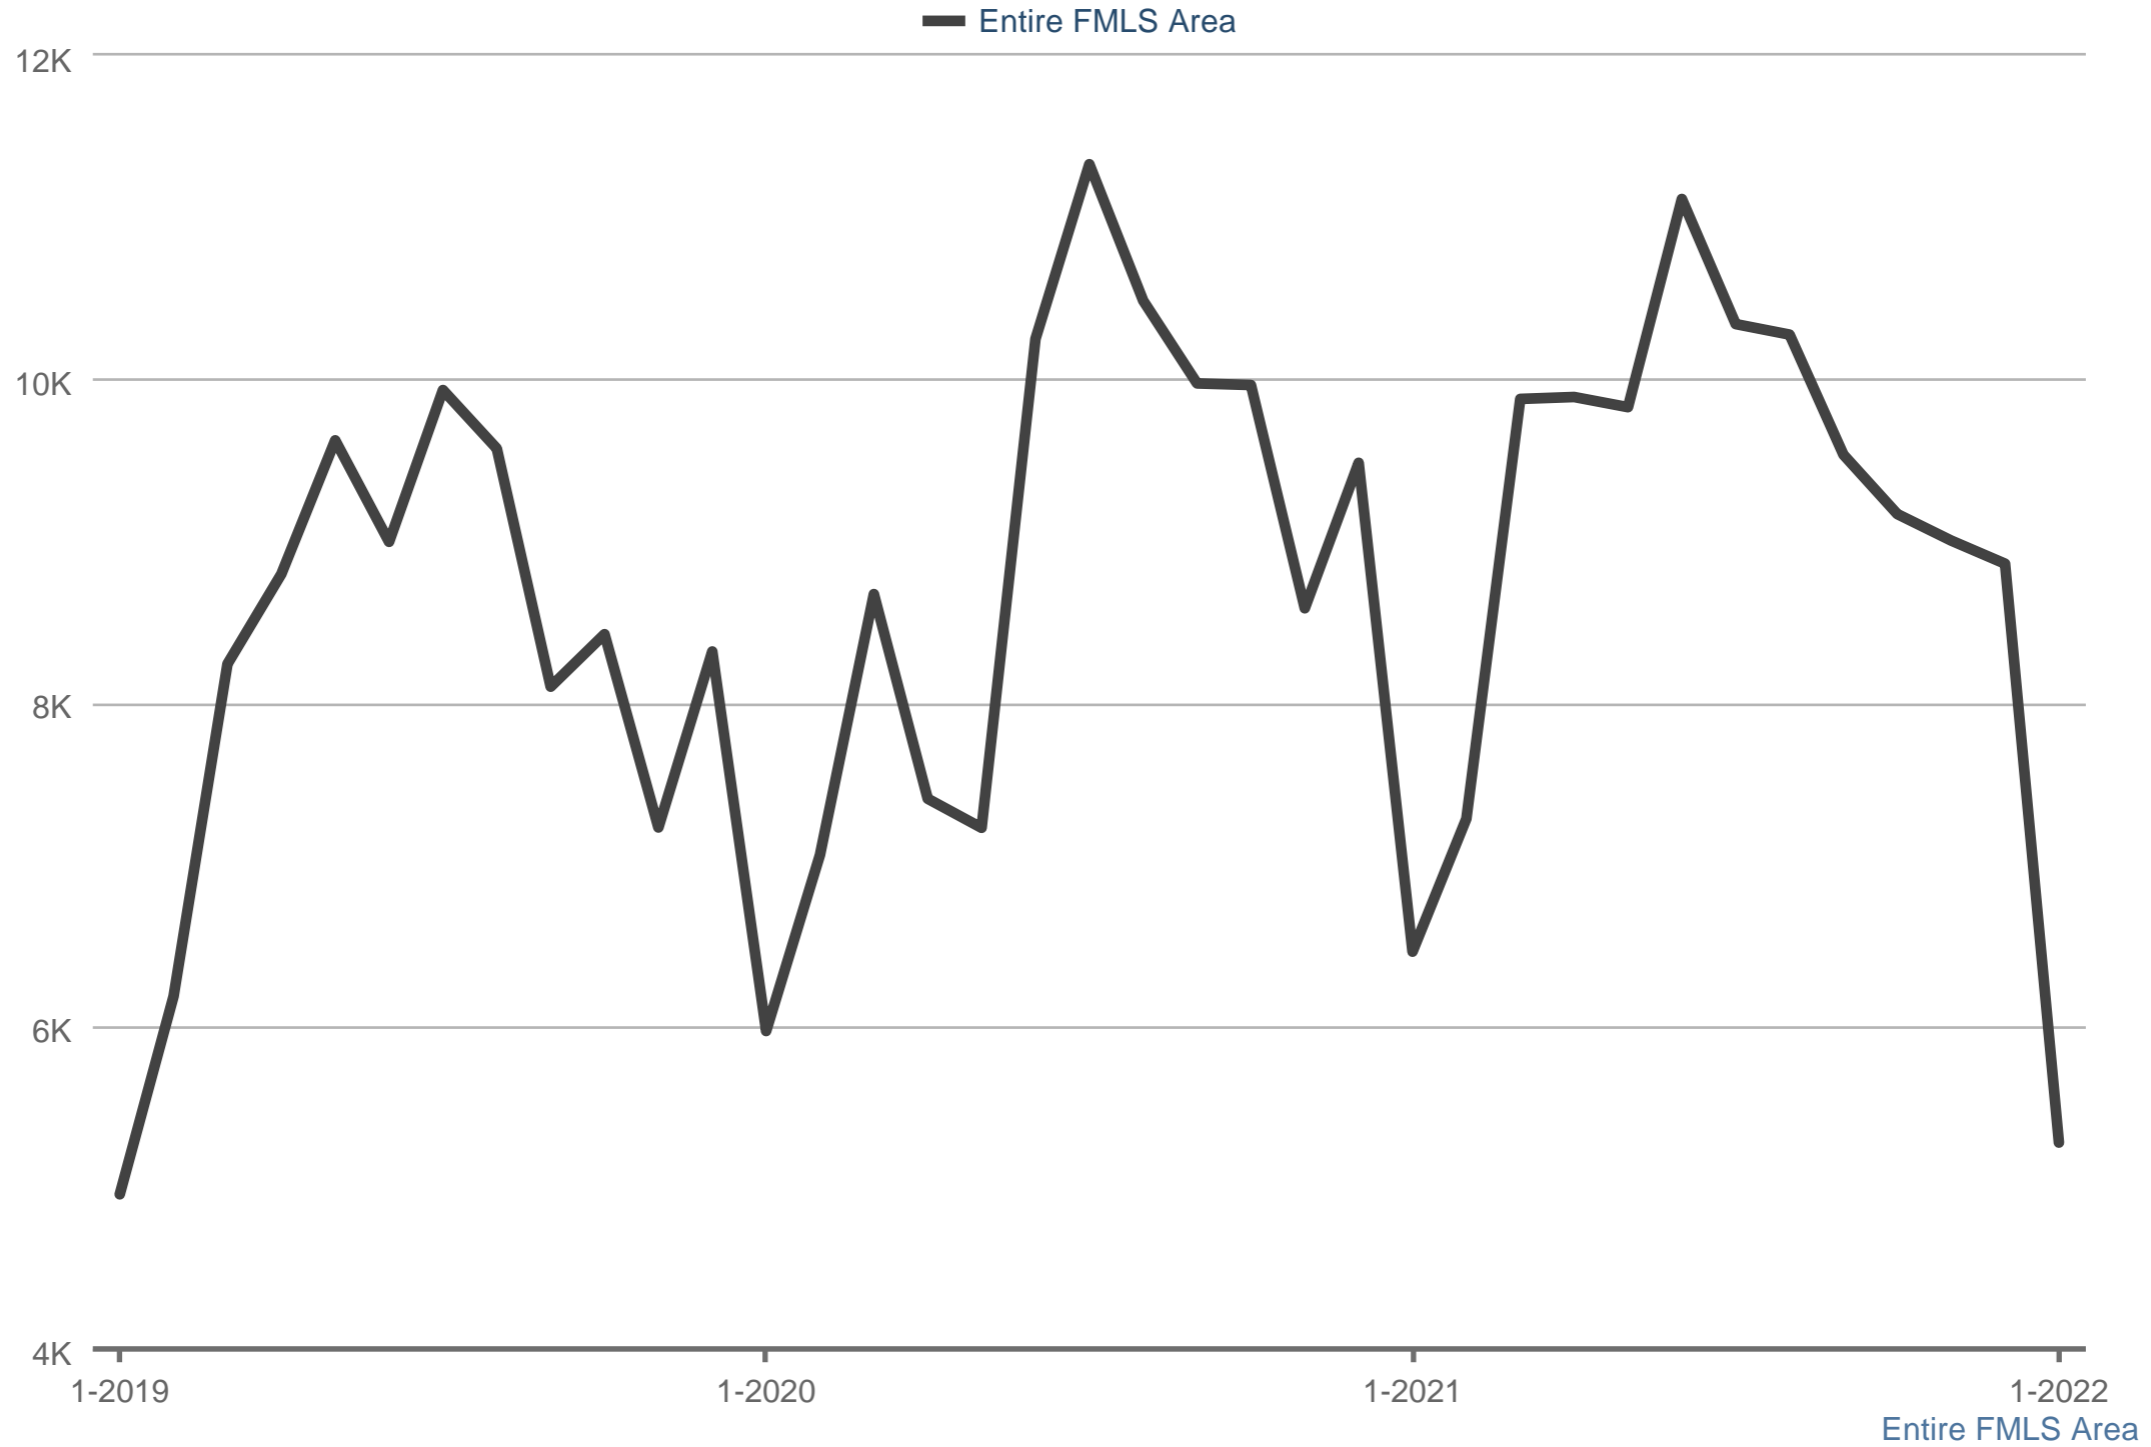

Closed Sales

Each data point is one month of activity. Data is from February 3, 2022.

All data from First Multiple Listing Service®. InfoSparks© 2024 ShowingTime.