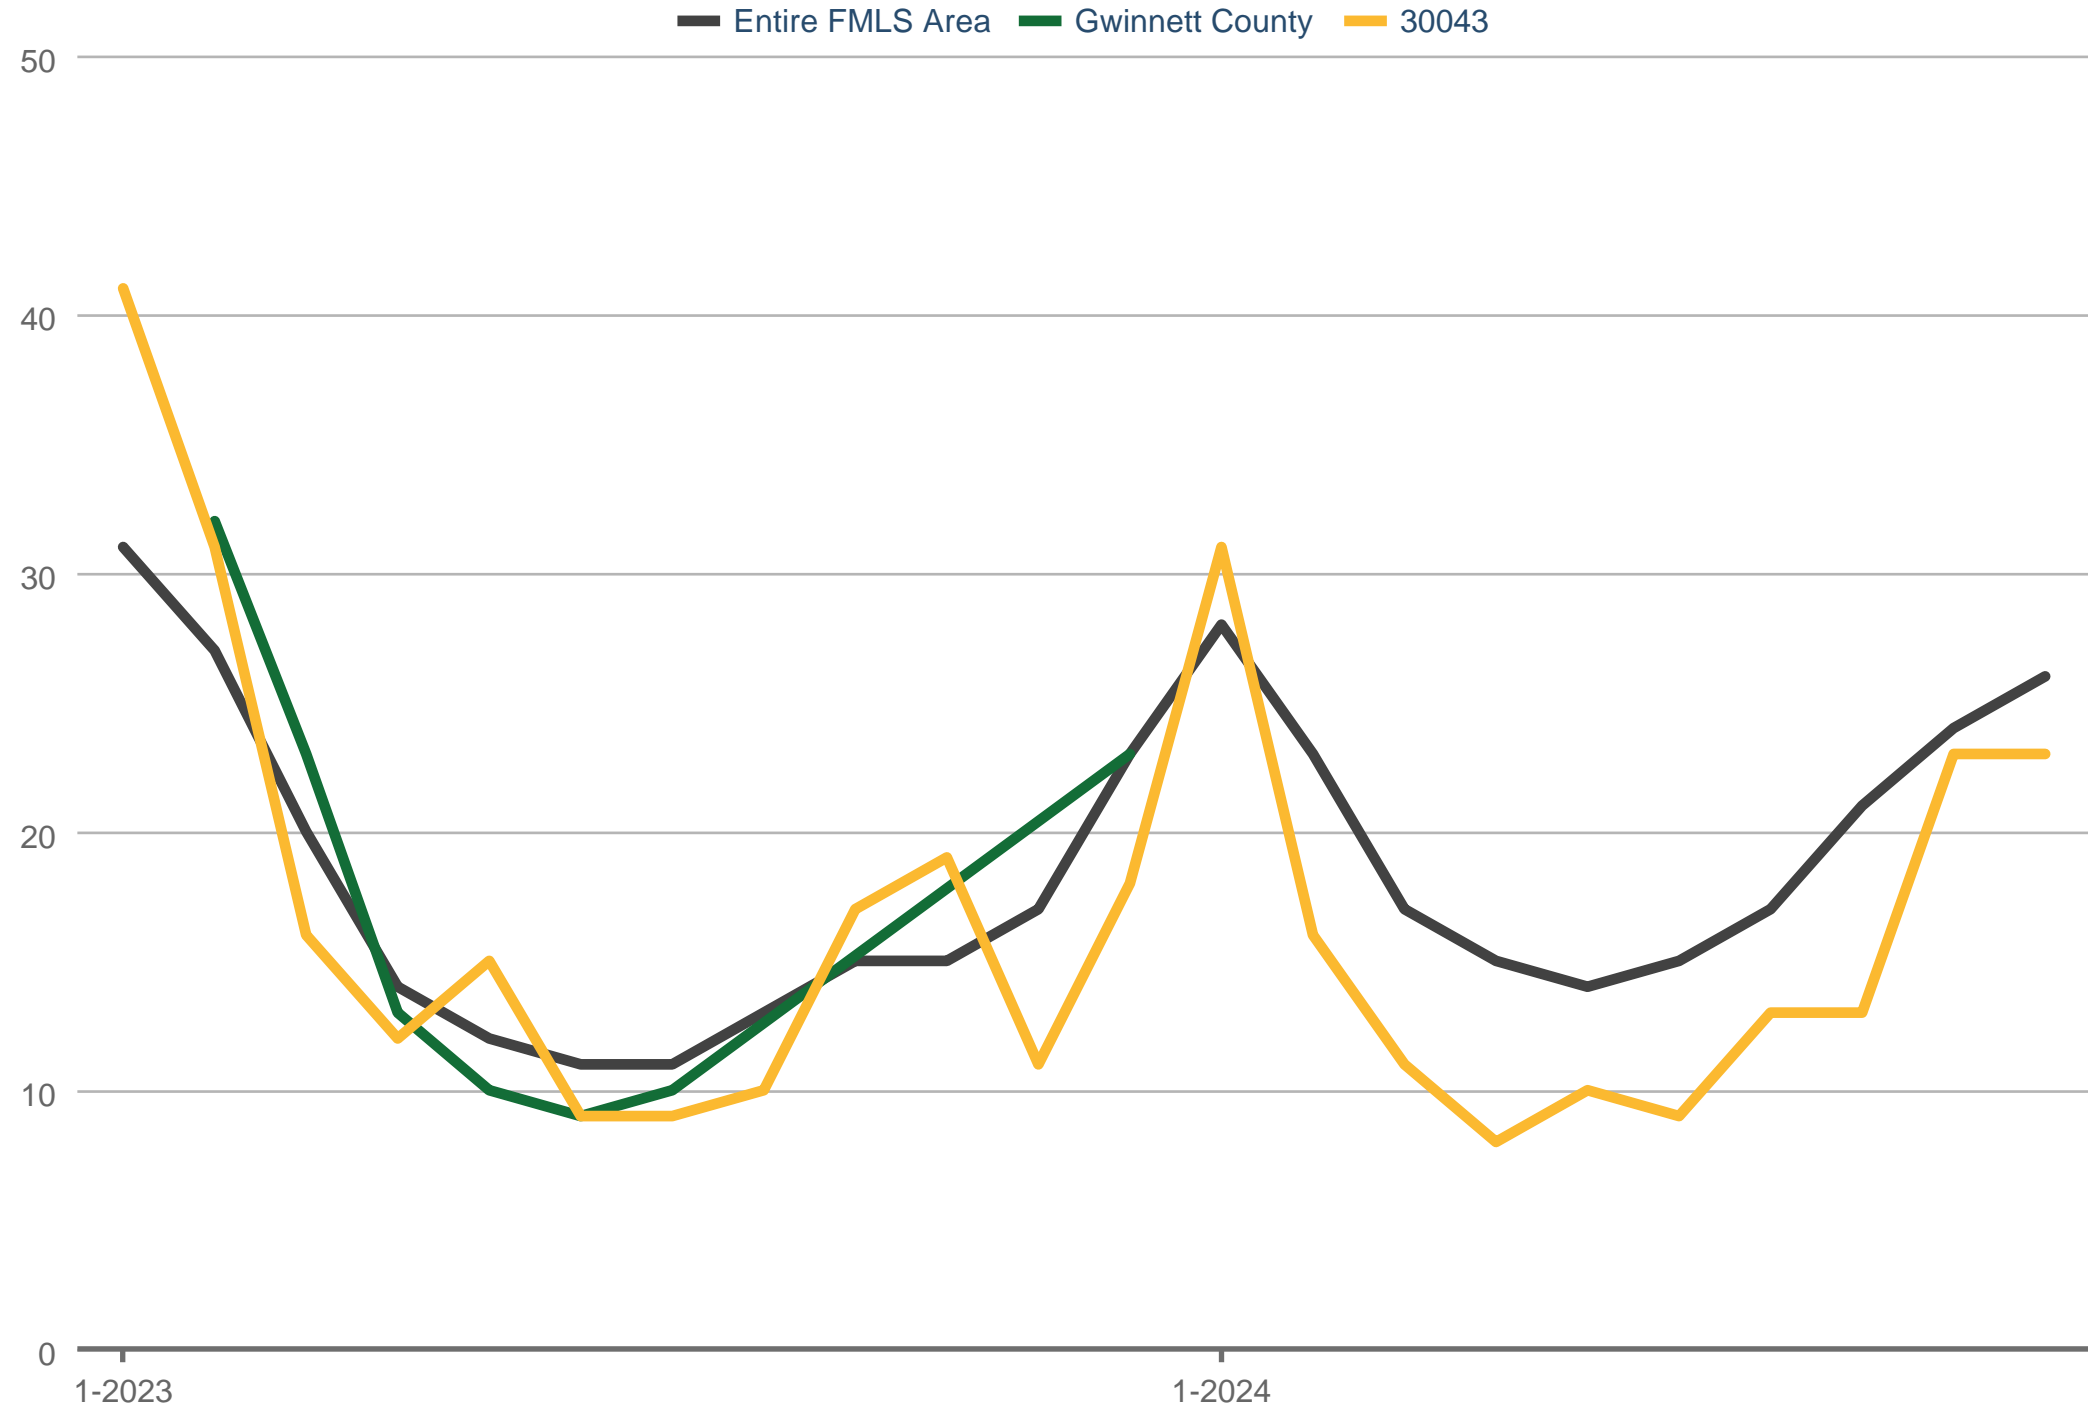

### Median Days on Market

Entire FMLS Area & Gwinnett County & 30043

Each data point is one month of activity. Data is from November 4, 2024.

All data from First Multiple Listing Service®. InfoSparks© 2024 ShowingTime.