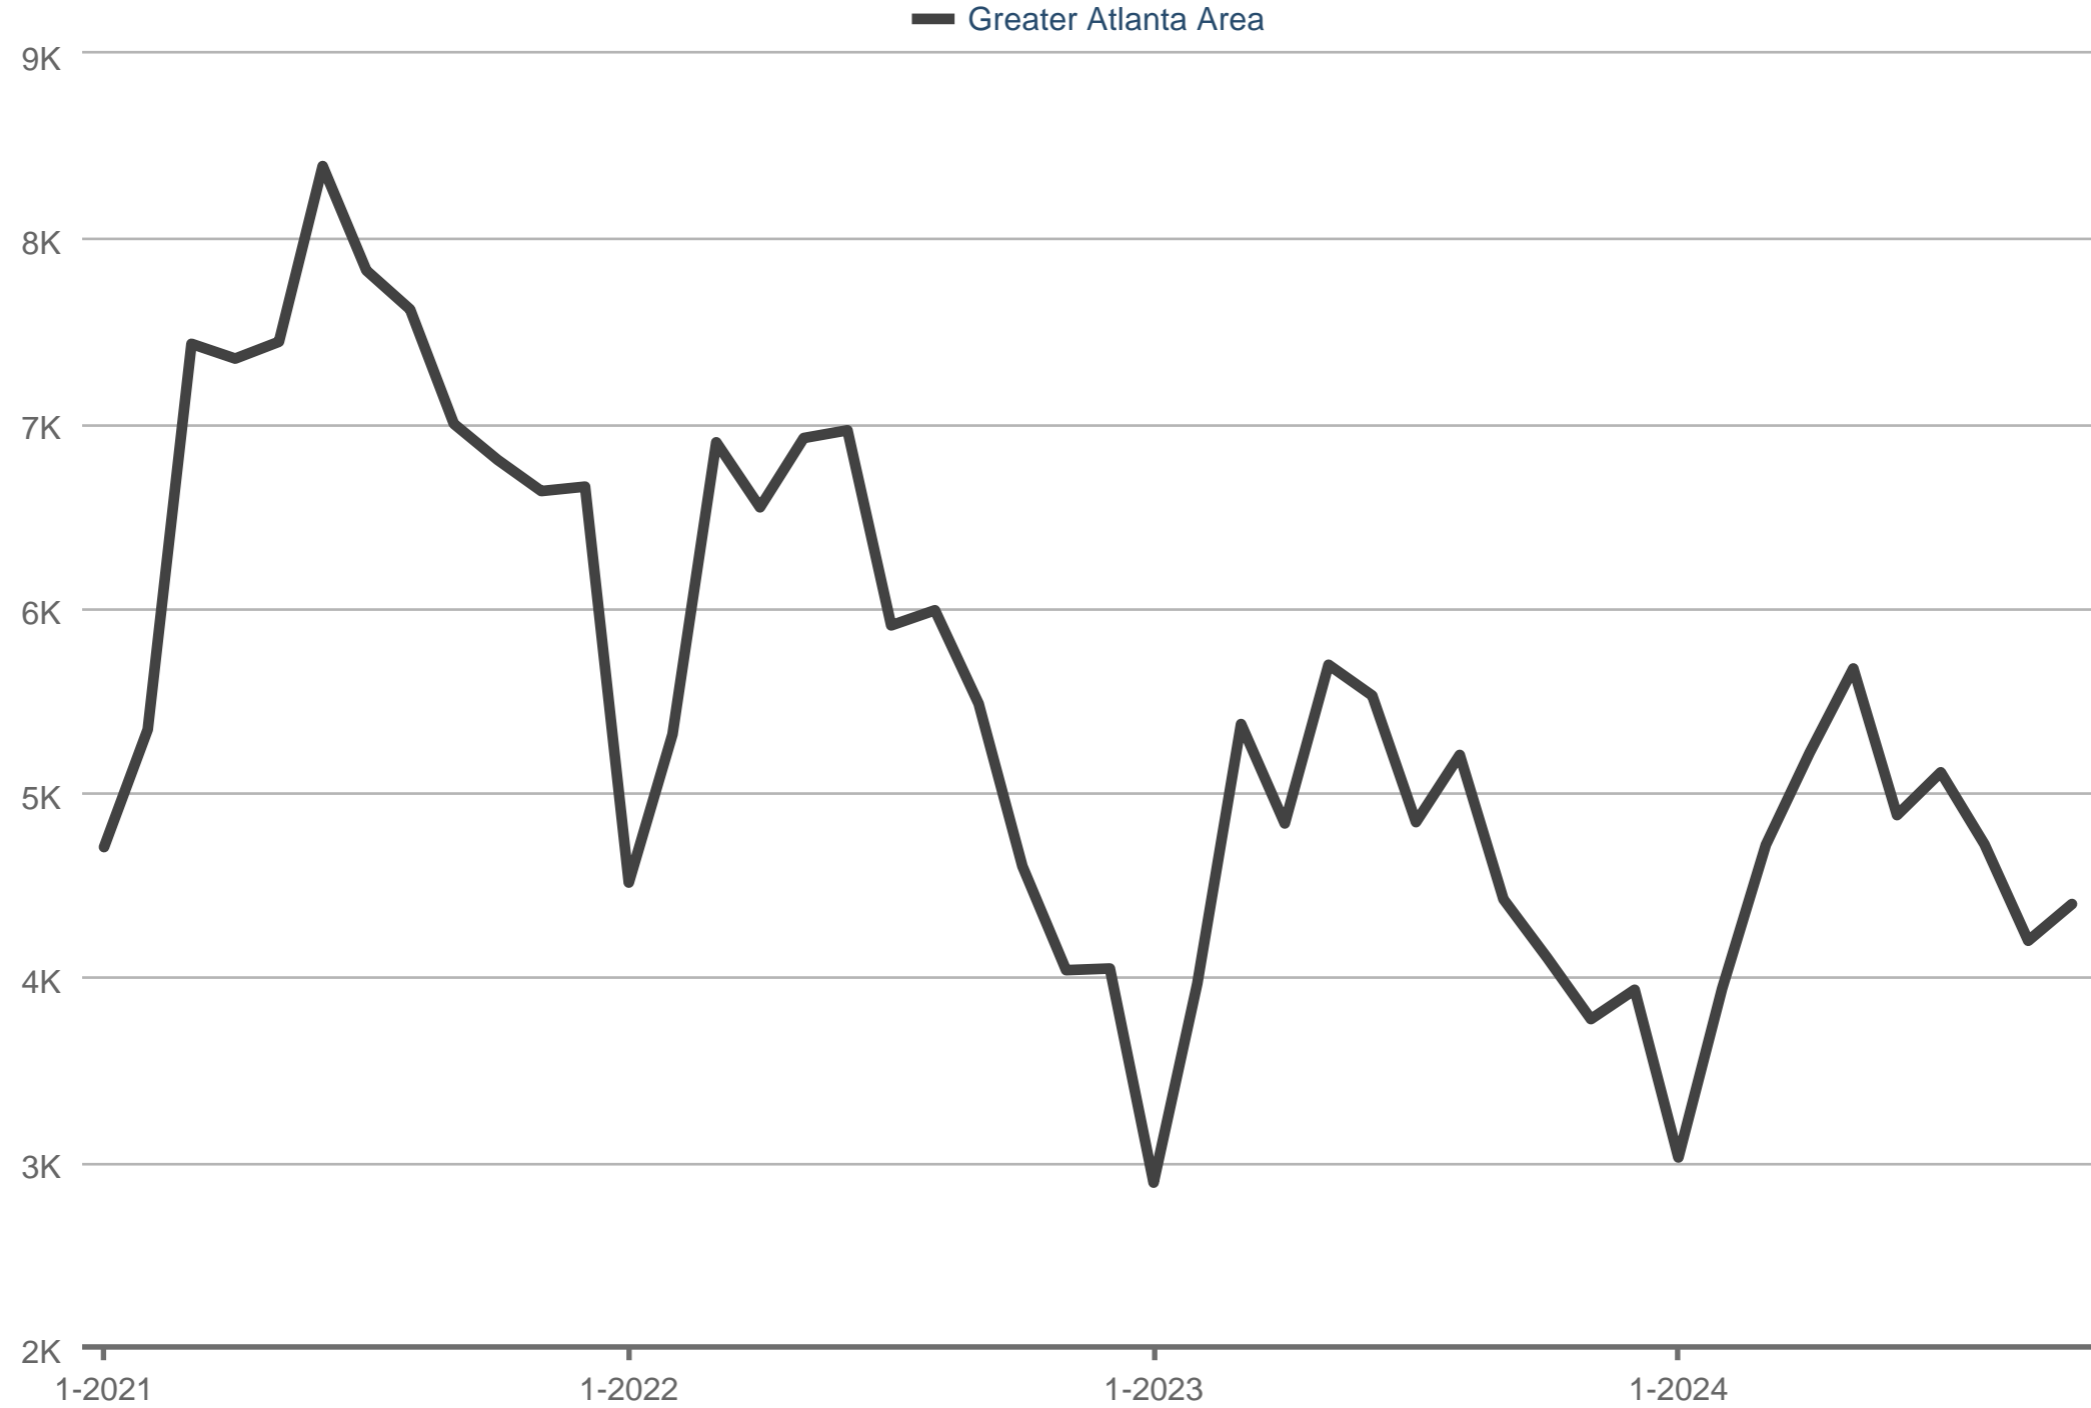

Closed Sales

Greater Atlanta Area

Each data point is one month of activity. Data is from November 27, 2024.